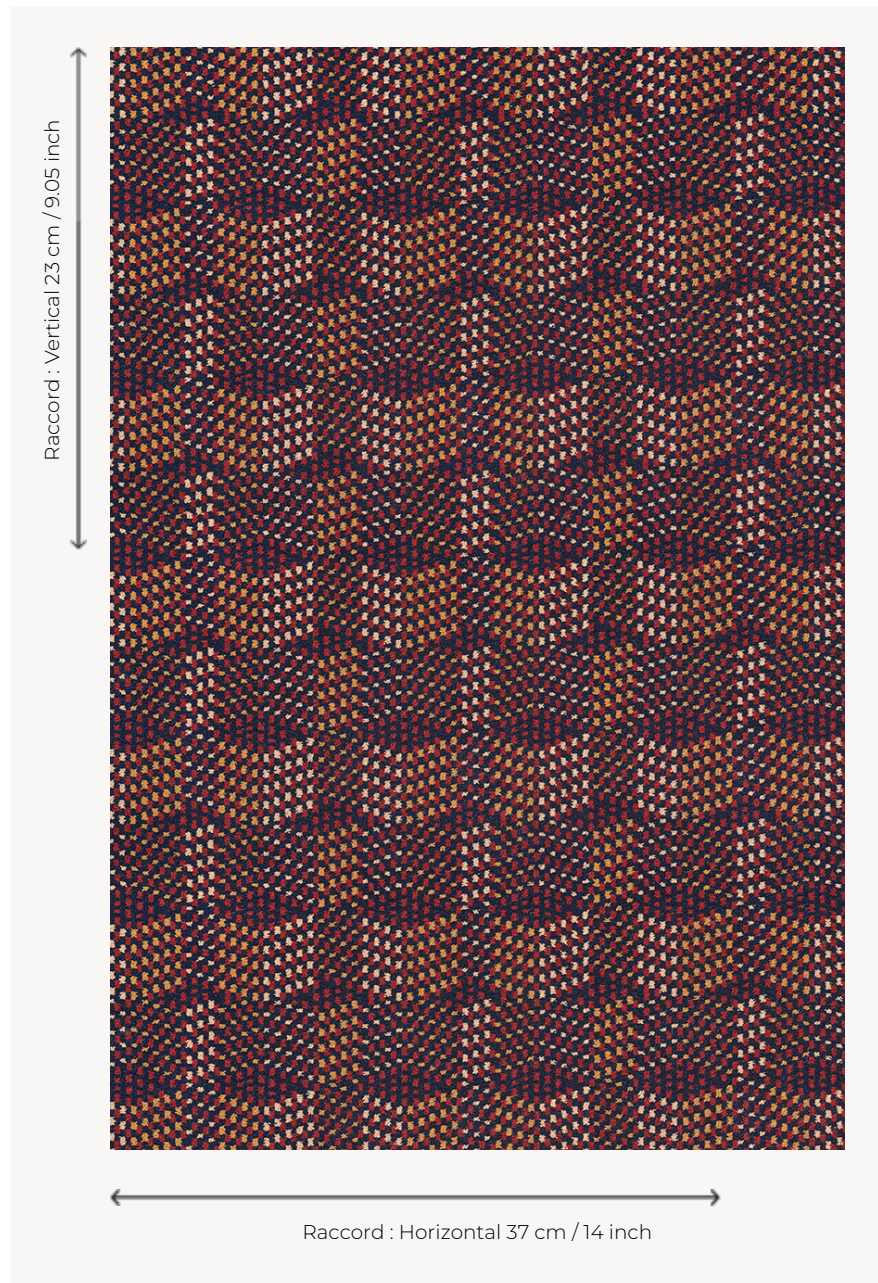

FT261001 OTTI

A tribute to the Bauhaus, a beautiful set of woven tiles in a 4 colour carpet.

FT261001 - Nuit

Pierre Frey

PERFORMANCE	TRAFIC INTENSE - NON FEU
FAMILY	Carpet
TECHNIQUE	Fast-Track woven Axminster
USE	Intensive traffic
COMPOSITION	80 % Wool - 20 % Polyamide
DENSITY	7x10
PILE	Cut pile
ASPECT	Mat
REPEAT	H: 37 cm - 14,00 inch V: 23 cm - 9,05 inch Straight repeat
NUMBER OF COLORS	4
PILE HEIGHT	7.40 mm 0.29 inch
TOTAL HEIGHT	10.10 mm 0.39 inch
TOTAL WEIGHT	7.18 oz/ft ²
CERTIFICATIONS	Passé
NOTES	Fire retardant Heavy traffic Large width
INFORMATION	Production tolerance +/- 3 to 5% Natural peeling

3 Colors

FT261001
Nuit

FT261002
Cuivre

FT261003
FOUGÈRE