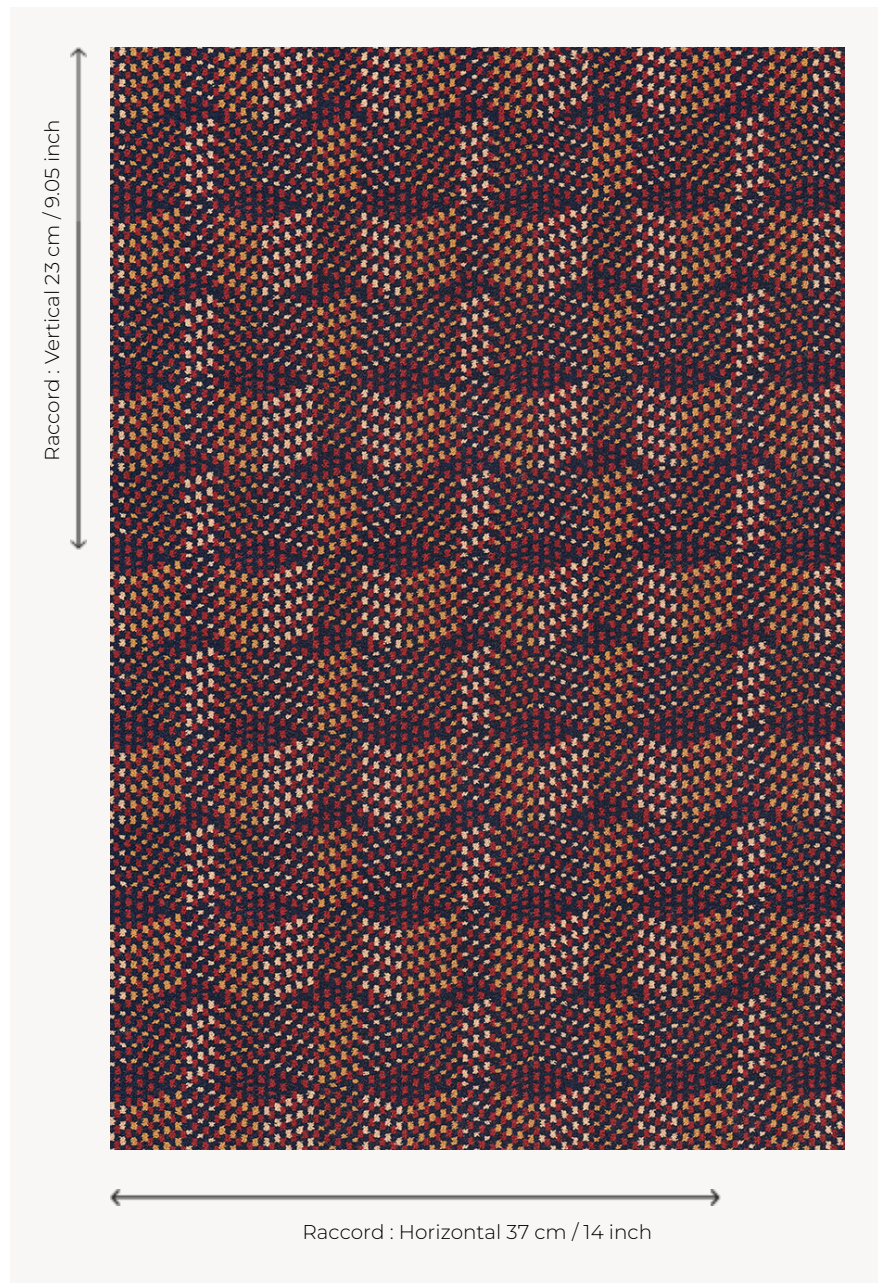

FT261001 OTTI

A tribute to the Bauhaus, a beautiful set of woven tiles in a 4 colour carpet.

FT261001 - Nuit

Pierre Frey

PERFORMANCE	TRAFIC INTENSE - NON FEU
FAMILY	Carpet
TECHNIQUE	Fast-Track woven Axminster
USE	Intensive traffic
COMPOSITION	80 % Wool - 20 % Polyamide
DENSITY	7x10
PILE	Cut pile
ASPECT	Mat
REPEAT	H: 37 cm - 14,00 inch V: 23 cm - 9,05 inch Straight repeat
NUMBER OF COLORS	4
PILE HEIGHT	7.40 mm 0.29 inch
TOTAL HEIGHT	10.10 mm 0.39 inch
TOTAL WEIGHT	7.18 oz/ft ²
CERTIFICATIONS	Passé
NOTES	Fire retardant Heavy traffic Large width
INFORMATION	Production tolerance +/- 3 to 5% Natural peeling

3 Colors

FT261001
Nuit

FT261002
Cuivre

FT261003
FOUGÈRE