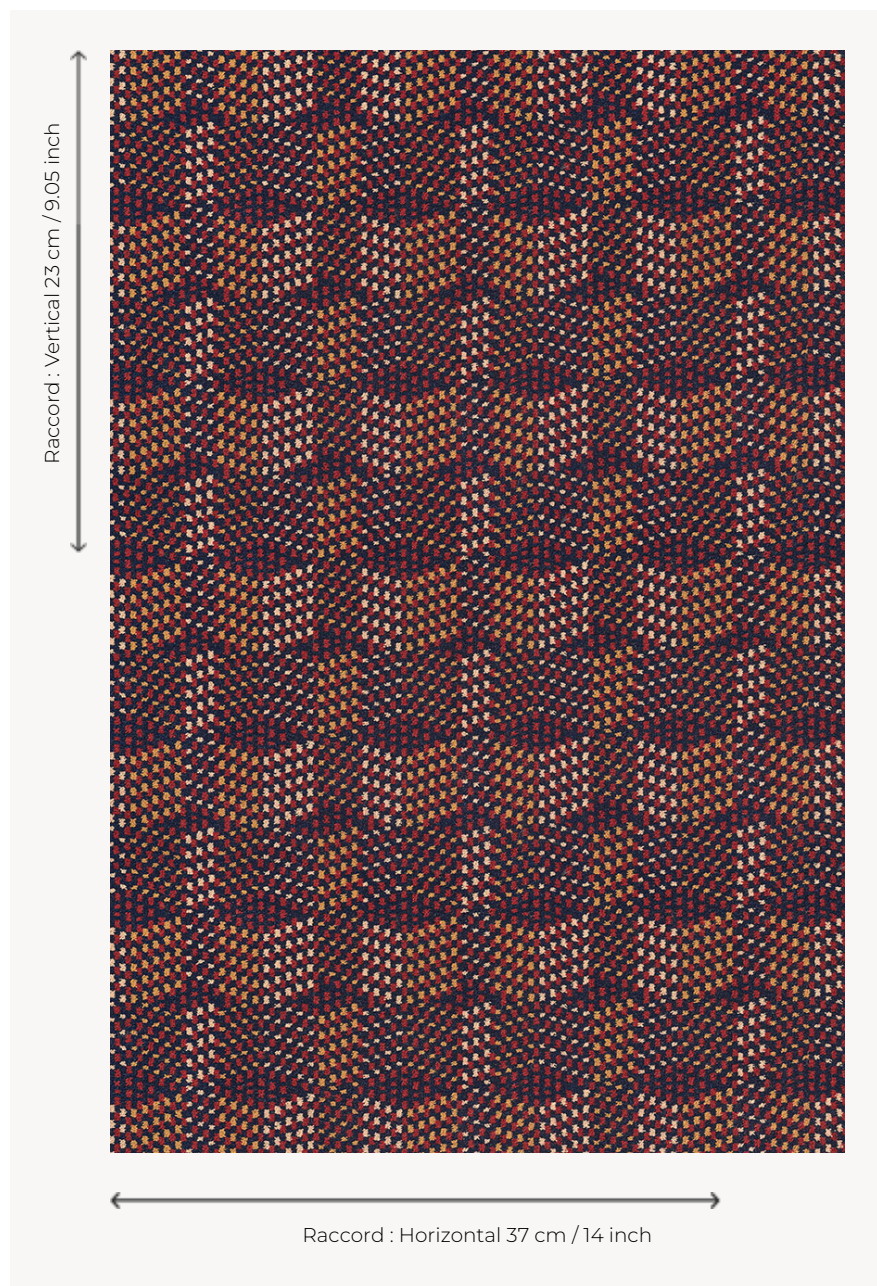

FT261001 OTTI

A tribute to the Bauhaus, a beautiful set of woven tiles in a 4 colour carpet.

FT261001 - Nuit

Pierre Frey

PERFORMANCE	TRAFIC INTENSE - NON FEU
FAMILY	Carpet
TECHNIQUE	Fast-Track woven Axminster
USE	Intensive traffic
COMPOSITION	80 % Wool - 20 % Polyamide
DENSITY	7x10
PILE	Cut pile
ASPECT	Mat
REPEAT	H: 37 cm - 14,00 inch V: 23 cm - 9,05 inch Straight repeat
NUMBER OF COLORS	4
PILE HEIGHT	7.40 mm 0.29 inch
TOTAL HEIGHT	10.10 mm 0.39 inch
TOTAL WEIGHT	7.18 oz/ft ²
CERTIFICATIONS	Passé
NOTES	Fire retardant Heavy traffic Large width
INFORMATION	Production tolerance +/- 3 to 5% Natural peeling

3 Colors

FT261001
Nuit

FT261002
Cuivre

FT261003
FOUGÈRE