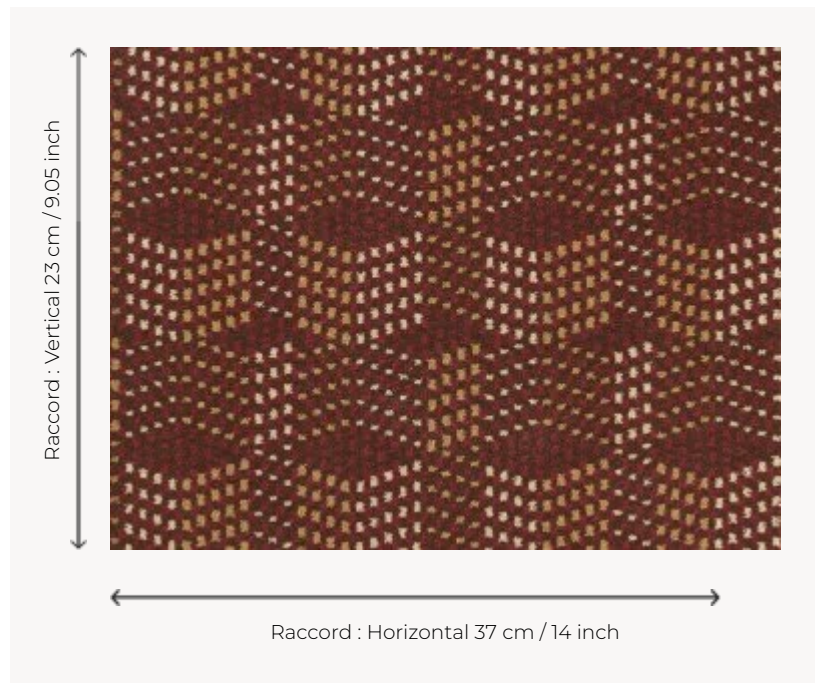

# FT261002 OTTI

A tribute to the Bauhaus, a beautiful set of woven tiles in a 4 colour carpet.

## FT261002 - Cuivre

## Pierre Frey

<b>PERFORMANCE</b>	TRAFIC INTENSE - NON FEU
<b>FAMILY</b>	Carpet
<b>TECHNIQUE</b>	Fast-Track woven Axminster
<b>USE</b>	Intensive traffic
<b>COMPOSITION</b>	80 % Wool - 20 % Polyamide
<b>DENSITY</b>	7x10
<b>PILE</b>	Cut pile
<b>ASPECT</b>	Mat
<b>REPEAT</b>	H: 37 cm - 14,00 inch V: 23 cm - 9,05 inch Straight repeat
<b>NUMBER OF COLORS</b>	4
<b>PILE HEIGHT</b>	7.40 mm 0.29 inch
<b>TOTAL HEIGHT</b>	10.10 mm 0.39 inch
<b>TOTAL WEIGHT</b>	7.18 oz/ft <sup>2</sup>
<b>CERTIFICATIONS</b>	Passé
<b>NOTES</b>	Fire retardant Heavy traffic Large width
<b>INFORMATION</b>	Production tolerance +/- 3 to 5% Natural peeling

### 3 Colors

FT261001  
Nuit

FT261002  
Cuivre

FT261003  
FOUGÈRE