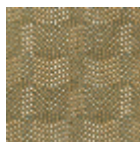

FT261003
FOUGÈRE