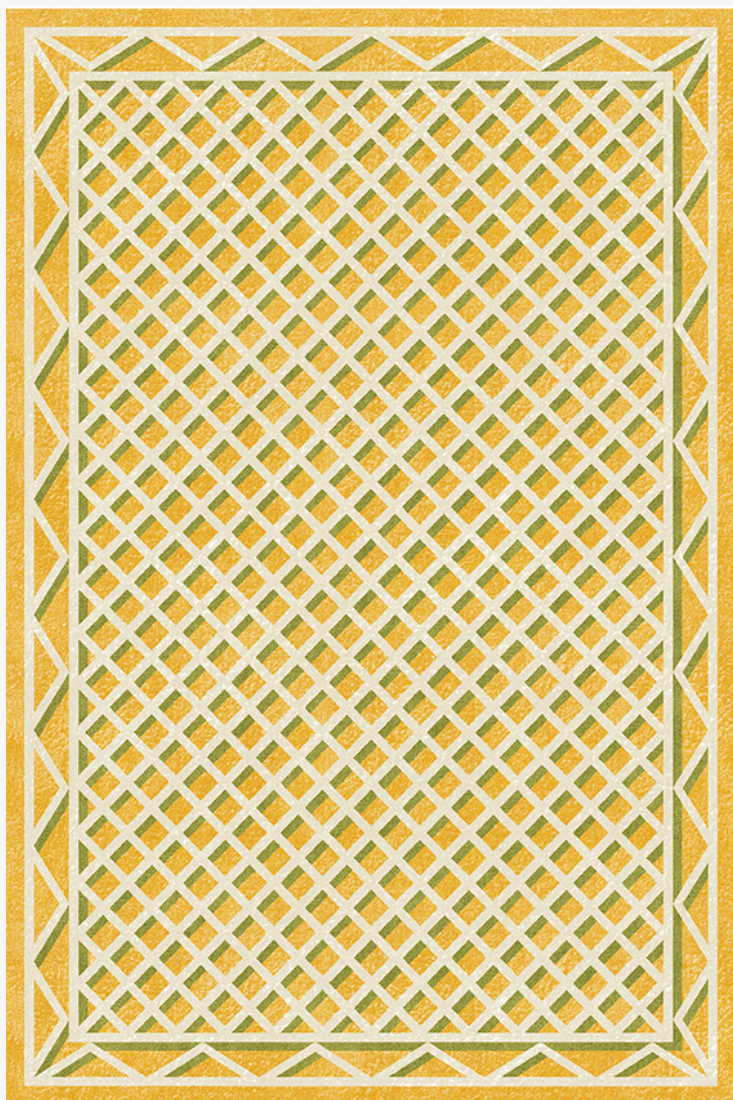

## FT263001 TREILLAGE

Tufted entirely with high-performance outdoor fibers, this timeless mesh is enhanced by cheerful colours.

### FT263001 - Bouton d'or

### Pierre Frey

|                         |  |
|-------------------------|--|
| <b>PERFORMANCE</b>      | Outdoor  |
| <b>FAMILY</b>           | Rug  |
| <b>ARTIST</b>           | Caspari  |
| <b>COLLABORATION</b>    | Caspari  |
| <b>TECHNIQUE</b>        | Hand-tuft Outdoor                                      |
| <b>USE</b>              | Outdoor<br>Light traffic                               |
| <b>COMPOSITION</b>      | 100 % Polypropylene                                    |
| <b>DENSITY</b>          | 4,5 Lbs  |
| <b>PILE</b>             | Cut pile   |
| <b>ASPECT</b>           | Shiny  |
| <b>NUMBER OF COLORS</b> | 3  |
| <b>PILE HEIGHT</b>      | 9.00 mm<br>0.35 inch                                   |
| <b>TOTAL HEIGHT</b>     | 14.00 mm<br>0.55 inch                                  |
| <b>TOTAL WEIGHT</b>     | 12.09 oz/ft <sup>2</sup>                               |
| <b>CERTIFICATIONS</b>   | Non testé  |
| <b>NOTES</b>            | Light fastness, anti-mold, anti-stain<br>100% handmade |
| <b>INFORMATION</b>      | Production tolerance +/- 3 to 5%                       |

# 1 Colors

FT263001  
Bouton d'or