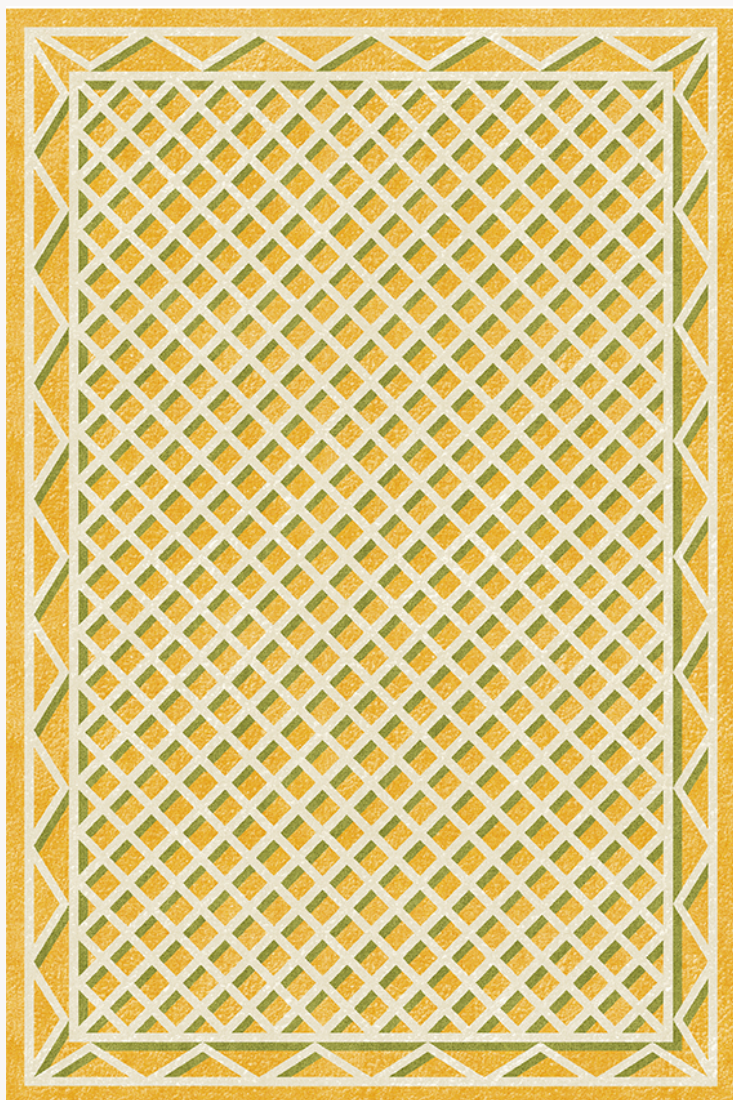

## FT263001 TREILLAGE

Tufted entirely with high-performance outdoor fibers, this timeless mesh is enhanced by cheerful colours.

### FT263001 - Bouton d'or

### Pierre Frey

<b>PERFORMANCE</b>	Outdoor
<b>FAMILY</b>	Rug
<b>ARTIST</b>	Caspari
<b>COLLABORATION</b>	Caspari
<b>TECHNIQUE</b>	Hand-tuft Outdoor
<b>USE</b>	Outdoor Light traffic
<b>COMPOSITION</b>	100 % Polypropylene
<b>DENSITY</b>	4,5 Lbs
<b>PILE</b>	Cut pile
<b>ASPECT</b>	Shiny
<b>NUMBER OF COLORS</b>	3
<b>PILE HEIGHT</b>	9.00 mm 0.35 inch
<b>TOTAL HEIGHT</b>	14.00 mm 0.55 inch
<b>TOTAL WEIGHT</b>	12.09 oz/ft <sup>2</sup>
<b>CERTIFICATIONS</b>	Non testé
<b>NOTES</b>	Light fastness, anti-mold, anti-stain 100% handmade
<b>INFORMATION</b>	Production tolerance +/- 3 to 5%

# 1 Colors

FT263001  
Bouton d'or