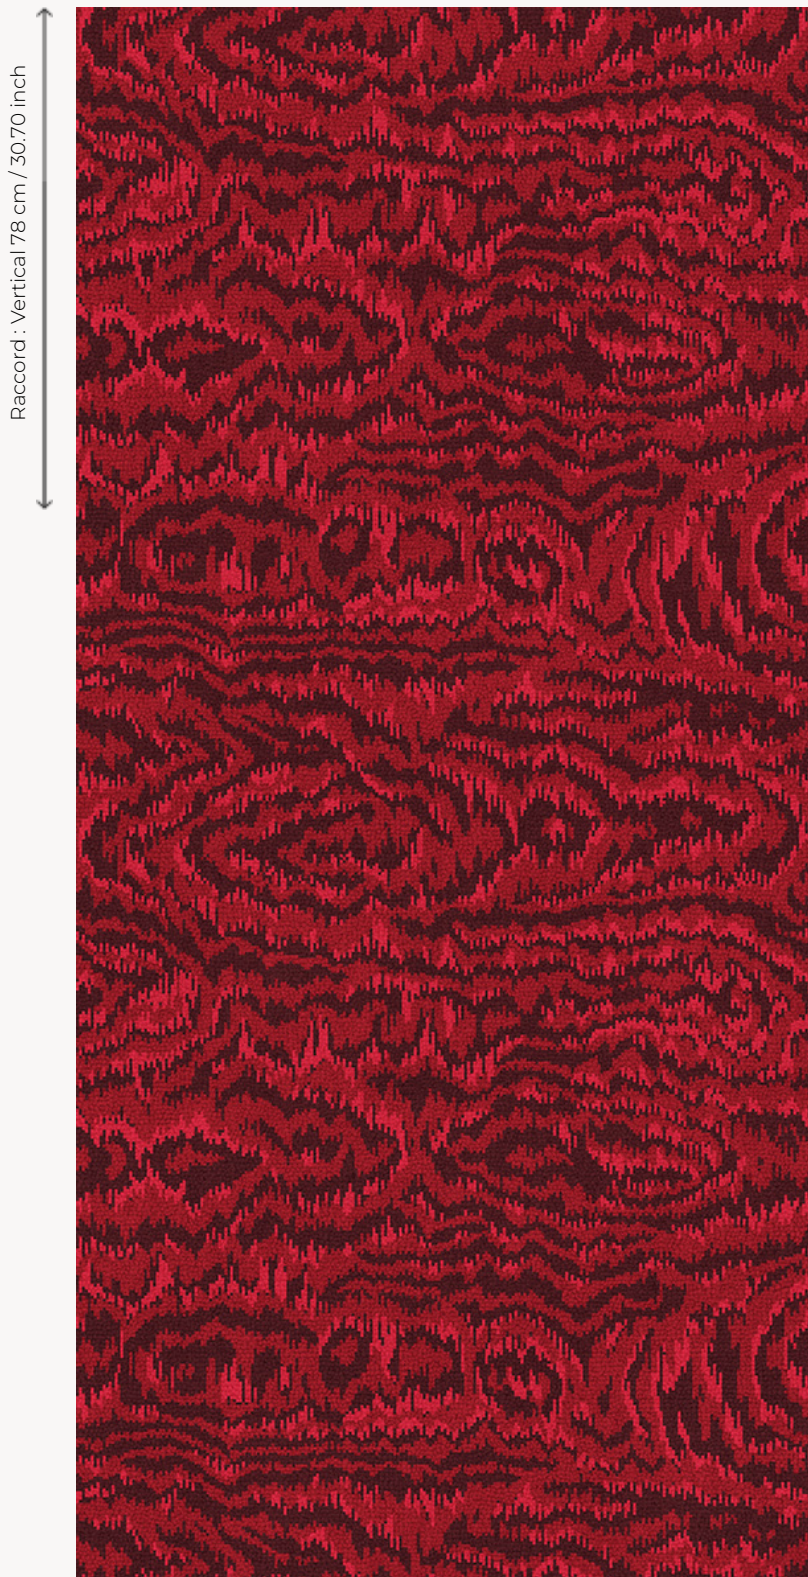

FT276001 MOIRE WILTON

Beautiful Wilton weaving interpretation of a moiré effect, in wool pile.

FT276001 - Grenat

Raccord : Vertical 78 cm / 30.70 inch

Raccord : Horizontal 70 cm / 27 inch

Pierre Frey

PERFORMANCE	NON FEU
FAMILY	Carpet
TECHNIQUE	Woven Wilton
USE	Moderate traffic Stairs
COMPOSITION	20 % Polyamide
PILE	Cut pile
ASPECT	Mat
REPEAT	H: 70 cm - 27,00 inch V: 78 cm - 30,70 inch Straight repeat
NUMBER OF COLORS	3
PILE HEIGHT	5.40 mm 0.21 inch
TOTAL HEIGHT	8.00 mm 0.31 inch
TOTAL WEIGHT	7.47 oz/ft ²
CERTIFICATIONS	Passé
NOTES	Fire retardant
INFORMATION	Production tolerance +/- 3 to 5% Natural irregularities Natural peeling No sampling

2 Colors

FT276_WT_001
1

FT276001
Grenat