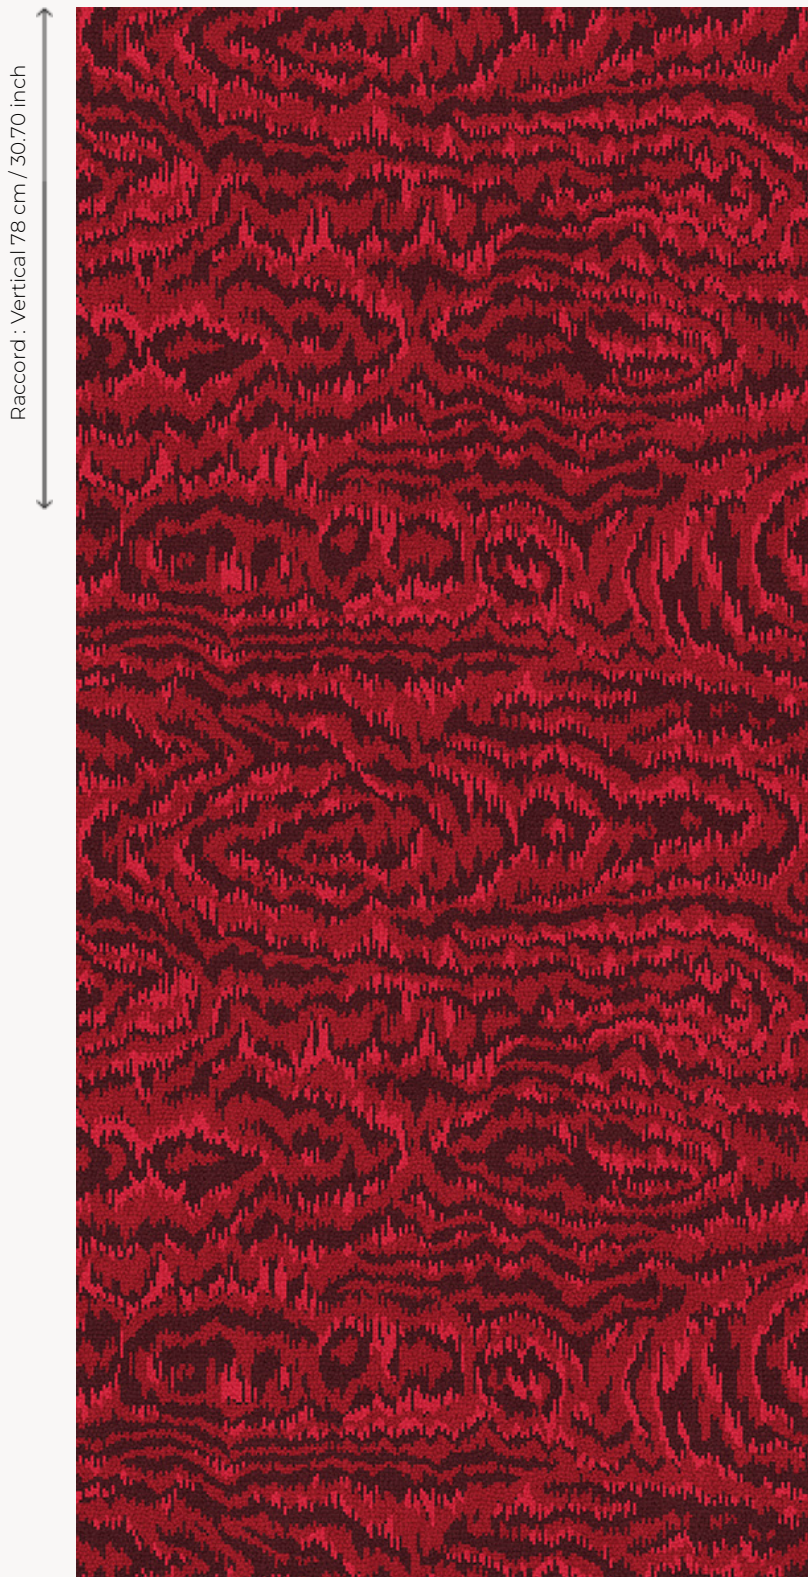

# FT276001 MOIRE WILTON

Beautiful Wilton weaving interpretation of a moiré effect, in wool pile.

## FT276001 - Grenat

Raccord : Vertical 78 cm / 30.70 inch

Raccord : Horizontal 70 cm / 27 inch

## Pierre Frey

<b>PERFORMANCE</b>	NON FEU
<b>FAMILY</b>	Carpet
<b>TECHNIQUE</b>	Woven Wilton
<b>USE</b>	Moderate traffic Stairs
<b>COMPOSITION</b>	20 % Polyamide
<b>PILE</b>	Cut pile
<b>ASPECT</b>	Mat
<b>REPEAT</b>	H: 70 cm - 27,00 inch V: 78 cm - 30,70 inch Straight repeat
<b>NUMBER OF COLORS</b>	3
<b>PILE HEIGHT</b>	5.40 mm 0.21 inch
<b>TOTAL HEIGHT</b>	8.00 mm 0.31 inch
<b>TOTAL WEIGHT</b>	7.47 oz/ft <sup>2</sup>
<b>CERTIFICATIONS</b>	Passé
<b>NOTES</b>	Fire retardant
<b>INFORMATION</b>	Production tolerance +/- 3 to 5% Natural irregularities Natural peeling No sampling

## 2 Colors

FT276\_WT\_001  
1

FT276001  
Grenat