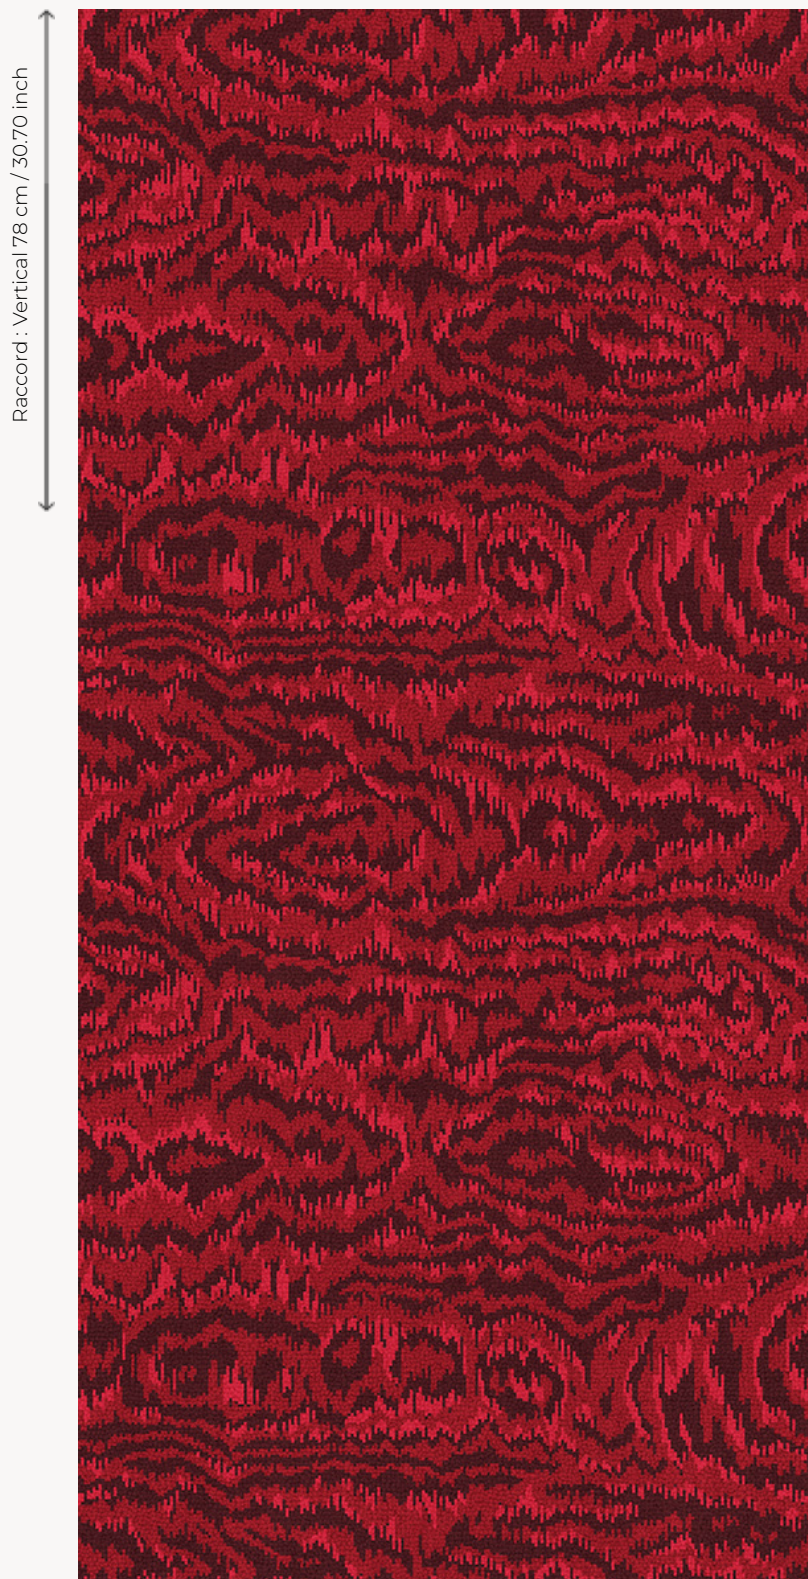

FT276001 MOIRE WILTON

Beautiful Wilton weaving interpretation of a moiré effect, in wool pile.

FT276001 - Grenat

Raccord : Vertical 78 cm / 30.70 inch

Raccord : Horizontal 70 cm / 27 inch

Pierre Frey

PERFORMANCE	NON FEU
FAMILY	Carpet
TECHNIQUE	Woven Wilton
USE	Moderate traffic Stairs
COMPOSITION	20 % Polyamide
PILE	Cut pile
ASPECT	Mat
REPEAT	H: 70 cm - 27,00 inch V: 78 cm - 30,70 inch Straight repeat
NUMBER OF COLORS	3
PILE HEIGHT	5.40 mm 0.21 inch
TOTAL HEIGHT	8.00 mm 0.31 inch
TOTAL WEIGHT	7.47 oz/ft ²
CERTIFICATIONS	Passé
NOTES	Fire retardant
INFORMATION	Production tolerance +/- 3 to 5% Natural irregularities Natural peeling No sampling

2 Colors

FT276_WT_001
1

FT276001
Grenat