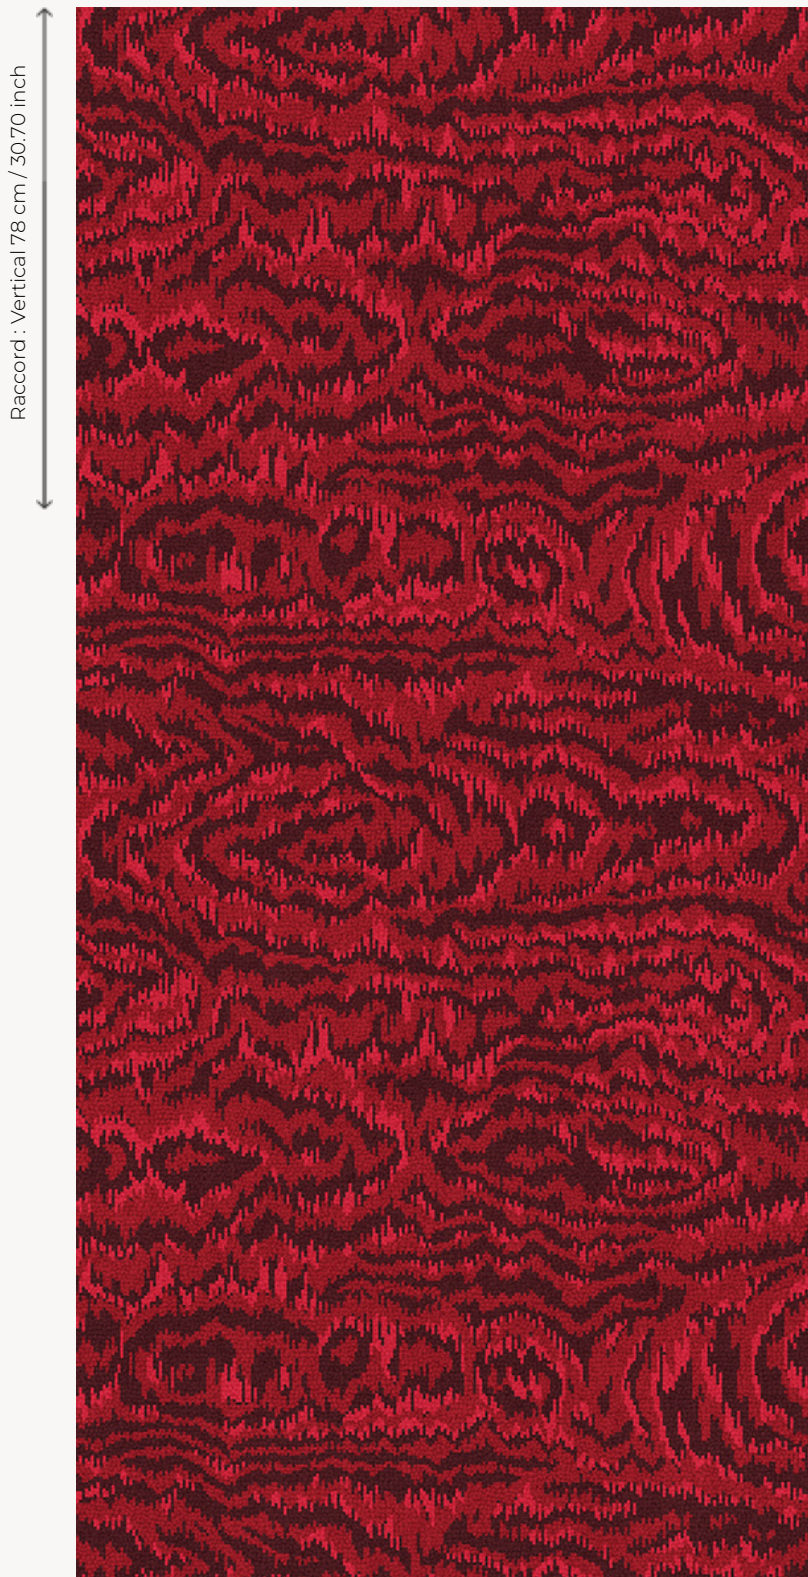

FT276001 MOIRE WILTON

Beautiful Wilton weaving interpretation of a moiré effect, in wool pile.

FT276001 - Grenat

Raccord : Vertical 78 cm / 30.70 inch

Raccord : Horizontal 70 cm / 27 inch

Pierre Frey

| | |
|-------------------------|--|
| PERFORMANCE | NON FEU |
| FAMILY | Carpet |
| TECHNIQUE | Woven Wilton |
| USE | Moderate traffic Stairs |
| COMPOSITION | 20 % Polyamide |
| PILE | Cut pile |
| ASPECT | Mat |
| REPEAT | H: 70 cm - 27,00 inch V: 78 cm - 30,70 inch Straight repeat |
| NUMBER OF COLORS | 3 |
| PILE HEIGHT | 5.40 mm 0.21 inch |
| TOTAL HEIGHT | 8.00 mm 0.31 inch |
| TOTAL WEIGHT | 7.47 oz/ft ² |
| CERTIFICATIONS | Passé |
| NOTES | Fire retardant |
| INFORMATION | Production tolerance +/- 3 to 5% Natural irregularities Natural peeling No sampling |

2 Colors

FT276_WT_001
1

FT276001
Grenat