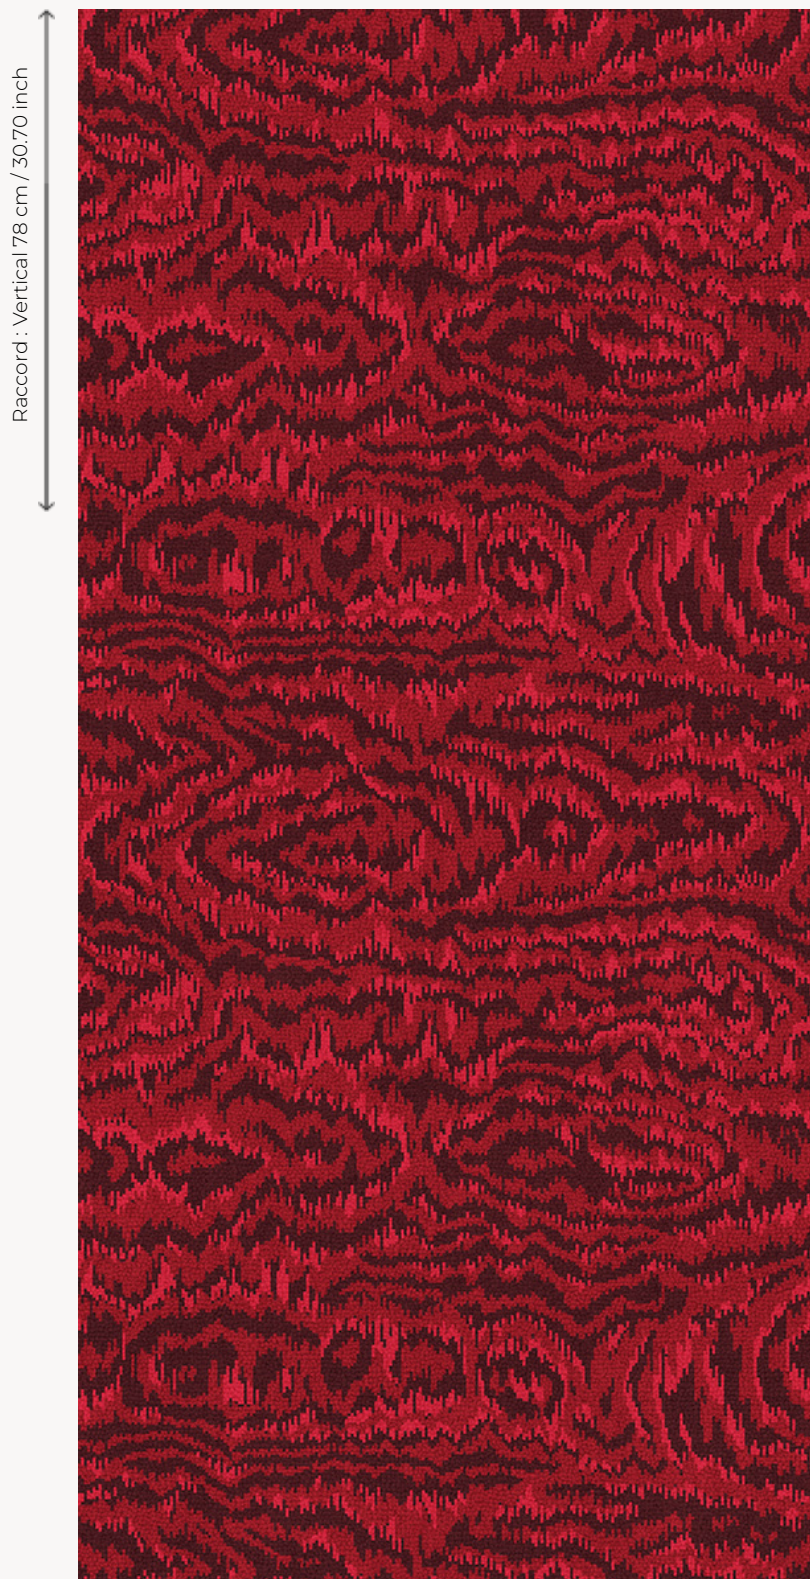

FT276001 MOIRE WILTON

Beautiful Wilton weaving interpretation of a moiré effect, in wool pile.

FT276001 - Grenat

Raccord : Horizontal 70 cm / 27 inch

Pierre Frey

PERFORMANCE	NON FEU
FAMILY	Carpet
TECHNIQUE	Woven Wilton
USE	Moderate traffic Stairs
COMPOSITION	20 % Polyamide
PILE	Cut pile
ASPECT	Mat
REPEAT	H: 70 cm - 27,00 inch V: 78 cm - 30,70 inch Straight repeat
NUMBER OF COLORS	3
PILE HEIGHT	5.40 mm 0.21 inch
TOTAL HEIGHT	8.00 mm 0.31 inch
TOTAL WEIGHT	7.47 oz/ft ²
CERTIFICATIONS	Passé
NOTES	Fire retardant
INFORMATION	Production tolerance +/- 3 to 5% Natural irregularities Natural peeling No sampling

2 Colors

FT276_WT_001
1

FT276001
Grenat