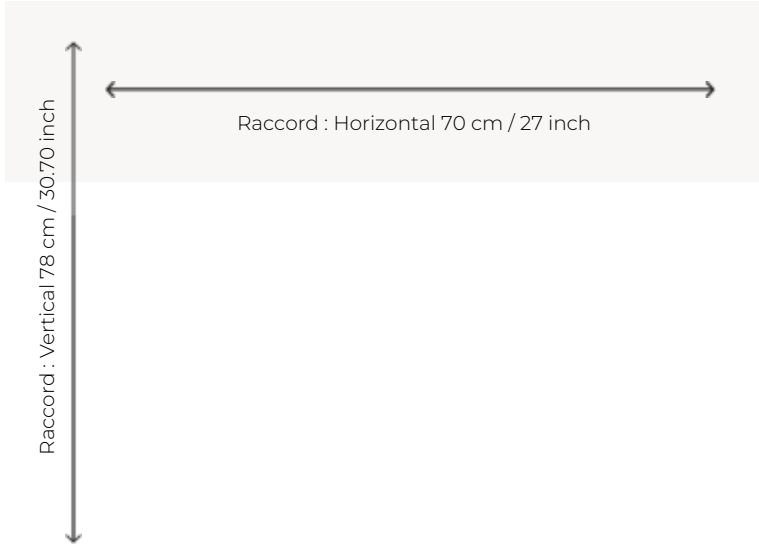

FT276_WT_0011 MOIRE WILTON

Beautiful Wilton weaving interpretation of a moiré effect, in wool pile.

FT276_WT_0011 -

Pierre Frey

PERFORMANCE	NON FEU
FAMILY	Carpet
TECHNIQUE	Woven Wilton
USE	Moderate traffic Stairs
COMPOSITION	20 % Polyamide
PILE	Cut pile
ASPECT	Mat
REPEAT	H: 70 cm - 27,00 inch V: 78 cm - 30,70 inch Straight repeat
NUMBER OF COLORS	3
PILE HEIGHT	5.40 mm 0.21 inch
TOTAL HEIGHT	8.00 mm 0.31 inch
TOTAL WEIGHT	7.47 oz/ft ²
CERTIFICATIONS	Passé
NOTES	Fire retardant
INFORMATION	Production tolerance +/- 3 to 5% Natural irregularities Natural peeling No sampling

2 Colors

FT276_WT_001
1

FT276001
Grenat