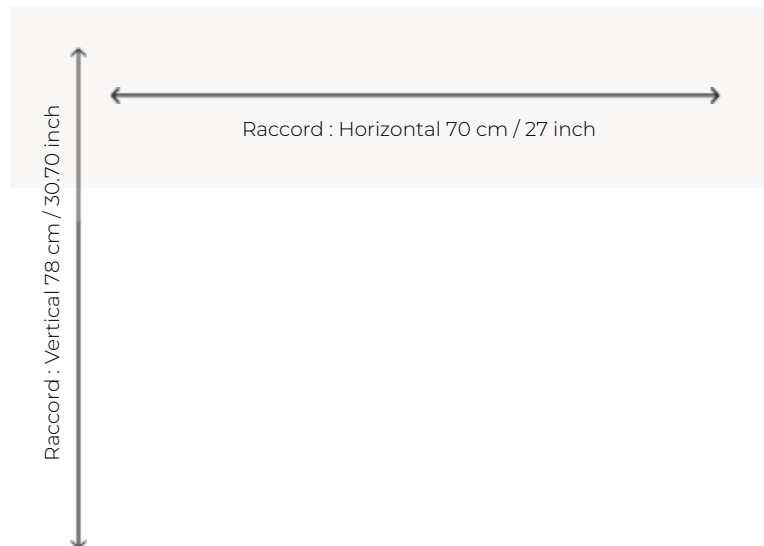

FT276_WT_0011 MOIRE WILTON

Beautiful Wilton weaving interpretation of a moiré effect, in wool pile.

FT276_WT_0011 -

Pierre Frey

PERFORMANCE	NON FEU
FAMILY	Carpet
TECHNIQUE	Woven Wilton
USE	Moderate traffic Stairs
COMPOSITION	20 % Polyamide
PILE	Cut pile
ASPECT	Mat
REPEAT	H: 70 cm - 27,00 inch V: 78 cm - 30,70 inch Straight repeat
NUMBER OF COLORS	3
PILE HEIGHT	5.40 mm 0.21 inch
TOTAL HEIGHT	8.00 mm 0.31 inch
TOTAL WEIGHT	7.47 oz/ft ²
CERTIFICATIONS	Passé
NOTES	Fire retardant
INFORMATION	Production tolerance +/- 3 to 5% Natural irregularities Natural peeling No sampling

2 Colors

FT276_WT_001
1

FT276001
Grenat