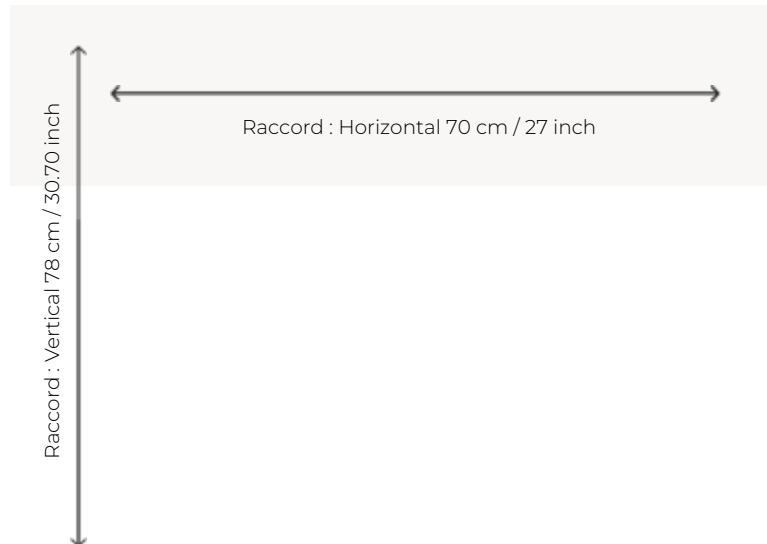

# FT276\_WT\_0011 MOIRE WILTON

Beautiful Wilton weaving interpretation of a moiré effect, in wool pile.

## Pierre Frey

<b>PERFORMANCE</b>	NON FEU
<b>FAMILY</b>	Carpet
<b>TECHNIQUE</b>	Woven Wilton
<b>USE</b>	Moderate traffic Stairs
<b>COMPOSITION</b>	20 % Polyamide
<b>PILE</b>	Cut pile
<b>ASPECT</b>	Mat
<b>REPEAT</b>	H: 70 cm - 27,00 inch V: 78 cm - 30,70 inch Straight repeat
<b>NUMBER OF COLORS</b>	3
<b>PILE HEIGHT</b>	5.40 mm 0.21 inch
<b>TOTAL HEIGHT</b>	8.00 mm 0.31 inch
<b>TOTAL WEIGHT</b>	7.47 oz/ft <sup>2</sup>
<b>CERTIFICATIONS</b>	Passé
<b>NOTES</b>	Fire retardant
<b>INFORMATION</b>	Production tolerance +/- 3 to 5% Natural irregularities Natural peeling No sampling