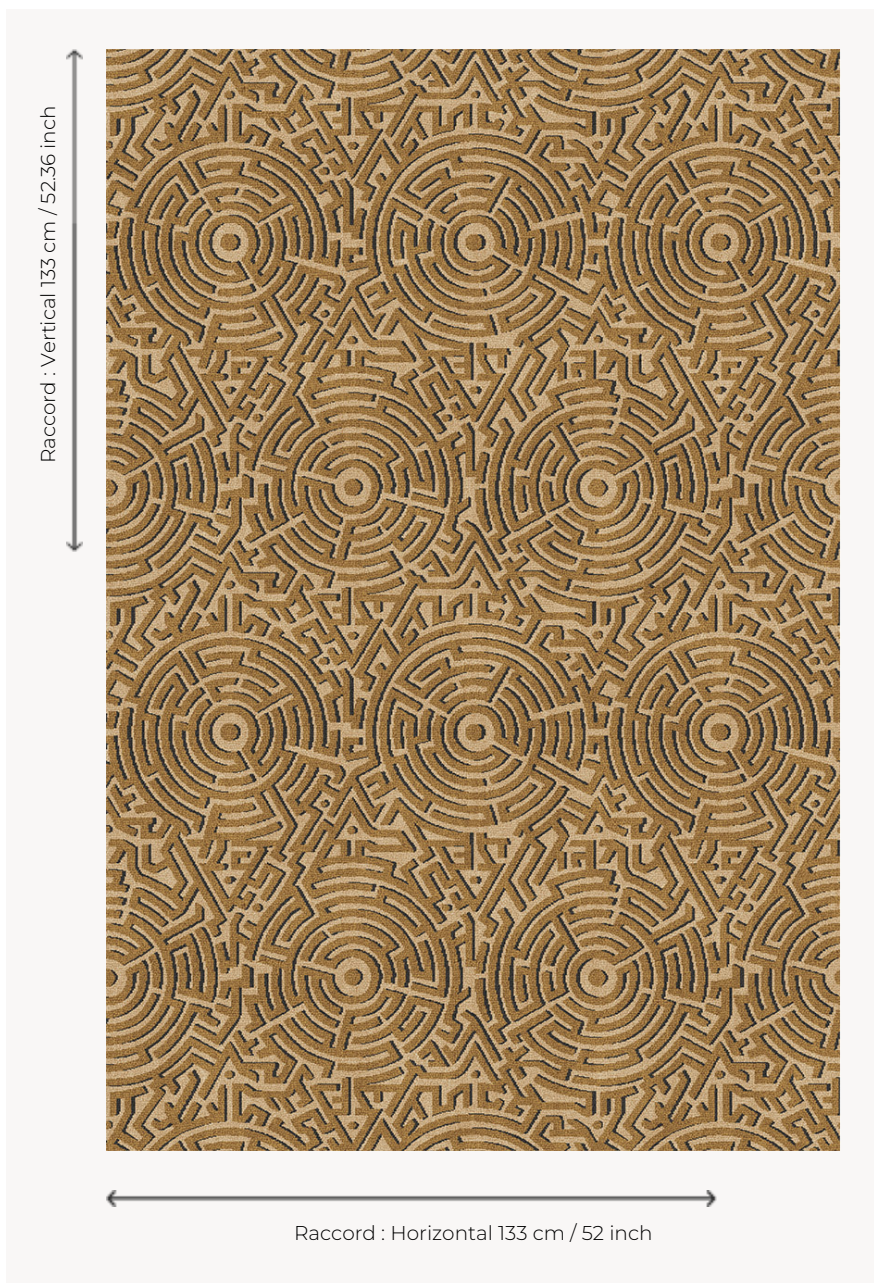

FT284001 HEDGEROW

Seen from the sky, these hedges interweave like labyrinths as symbols of patience and self reflection. A tribute to landscape construction, this design combines references to 18th century gardens designed by Lancelot Brown and the illusionist works of Escher. Axminster woven, the patterns play with the light through different colours creating a volume effect.

FT284001 - Sable

Pierre Frey

PERFORMANCE	TRAFIC INTENSE - NON FEU
FAMILY	Carpet
ARTIST	Ken Fulk
TECHNIQUE	Fast-Track woven Axminster
USE	Intensive traffic
COMPOSITION	80 % Wool - 20 % Polyamide
DENSITY	7x10
PILE	Cut pile
ASPECT	Mat
REPEAT	H: 133 cm - 52,00 inch V: 133 cm - 52,36 inch Straight repeat
NUMBER OF COLORS	3
PILE HEIGHT	7.40 mm 0.29 inch
TOTAL HEIGHT	10.10 mm 0.39 inch
TOTAL WEIGHT	7.18 oz/ft ²
CERTIFICATIONS	Passé
NOTES	Fire retardant Heavy traffic Large width
INFORMATION	Production tolerance +/- 3 to 5% Natural peeling

4 Colors

FT284_FT_000
1

FT284_FT_000
3

FT284001
Sable

FT284002
Lichen