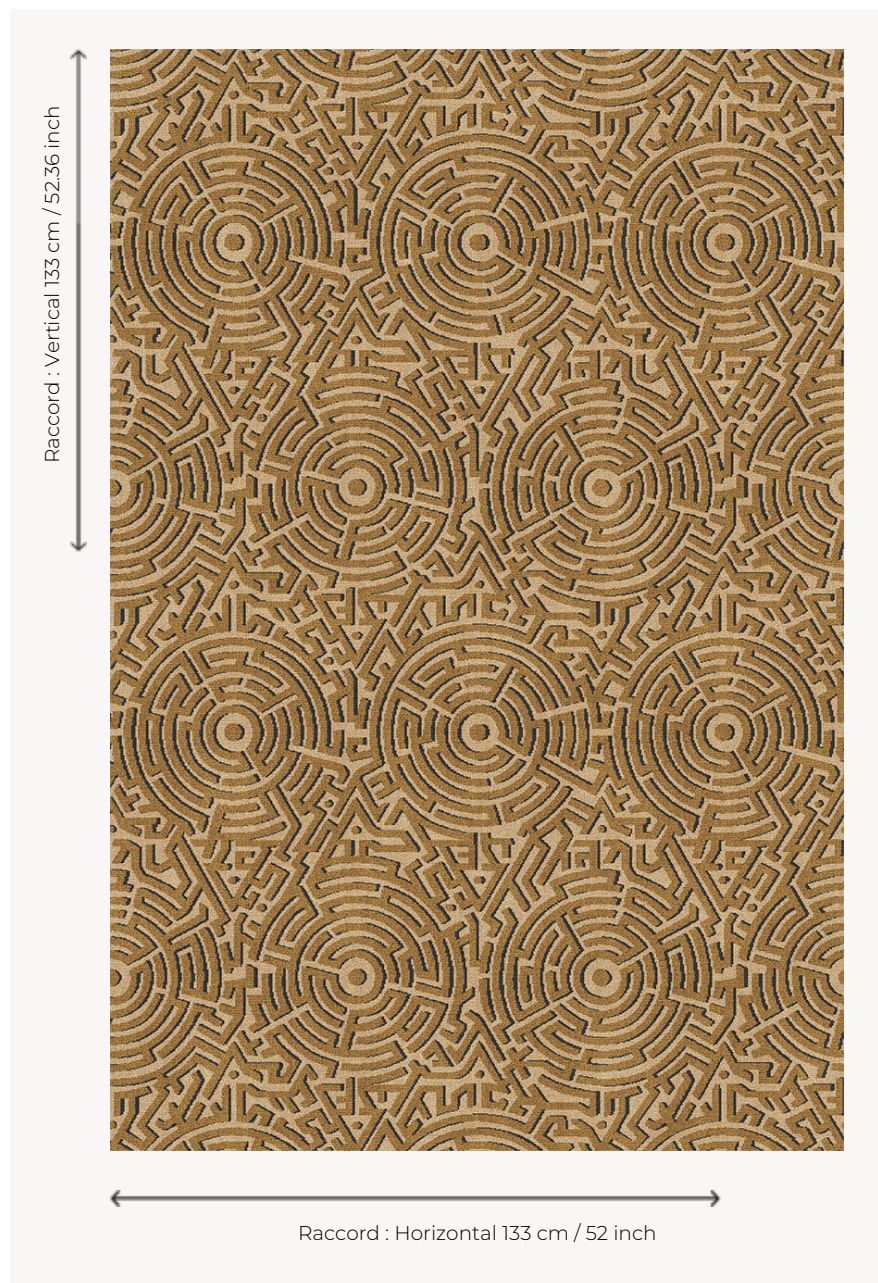

FT284001 HEDGEROW

Seen from the sky, these hedges interweave like labyrinths as symbols of patience and self reflection.

A tribute to landscape construction, this design combines references to 18th century gardens designed by Lancelot Brown and the illusionist works of Escher. Axminster woven, the patterns play with the light through different colours creating a volume effect.

FT284001 - Sable

Pierre Frey

PERFORMANCE	TRAFIC INTENSE - NON FEU
FAMILY	Carpet
ARTIST	Ken Fulk
TECHNIQUE	Fast-Track woven Axminster
USE	Intensive traffic
COMPOSITION	80 % Wool - 20 % Polyamide
DENSITY	7x10
PILE	Cut pile
ASPECT	Mat
REPEAT	H: 133 cm - 52,00 inch V: 133 cm - 52,36 inch Straight repeat
NUMBER OF COLORS	3
PILE HEIGHT	7.40 mm 0.29 inch
TOTAL HEIGHT	10.10 mm 0.39 inch
TOTAL WEIGHT	7.18 oz/ft ²
CERTIFICATIONS	Passé
NOTES	Fire retardant Heavy traffic Large width
INFORMATION	Production tolerance +/- 3 to 5% Natural peeling

3 Colors

FT284_FT_000
3

FT284001
Sable

FT284002
Lichen