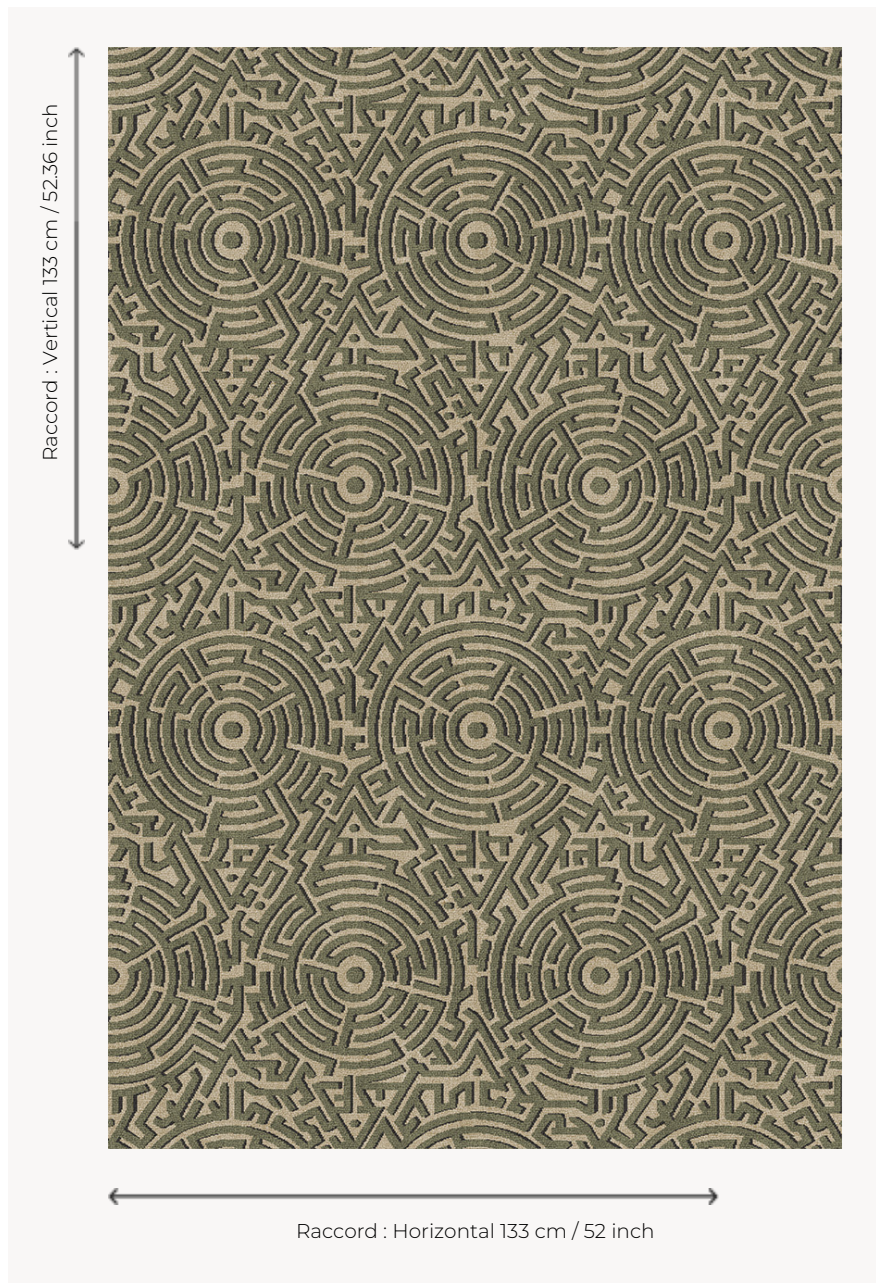

FT284002 HEDGEROW

Seen from the sky, these hedges interweave like labyrinths as symbols of patience and self reflection.

A tribute to landscape construction, this design combines references to 18th century gardens designed by Lancelot Brown and the illusionist works of Escher. Axminster woven, the patterns play with the light through different colours creating a volume effect.

FT284002 - Lichen

Pierre Frey

PERFORMANCE	TRAFIC INTENSE - NON FEU
FAMILY	Carpet
ARTIST	Ken Fulk
TECHNIQUE	Fast-Track woven Axminster
USE	Intensive traffic
COMPOSITION	80 % Wool - 20 % Polyamide
DENSITY	7x10
PILE	Cut pile
ASPECT	Mat
REPEAT	H: 133 cm - 52,00 inch V: 133 cm - 52,36 inch Straight repeat
NUMBER OF COLORS	3
PILE HEIGHT	7.40 mm 0.29 inch
TOTAL HEIGHT	10.10 mm 0.39 inch
TOTAL WEIGHT	7.18 oz/ft ²
CERTIFICATIONS	Passé
NOTES	Fire retardant Heavy traffic Large width
INFORMATION	Production tolerance +/- 3 to 5% Natural peeling

3 Colors

FT284_FT_000
3

FT284001
Sable

FT284002
Lichen