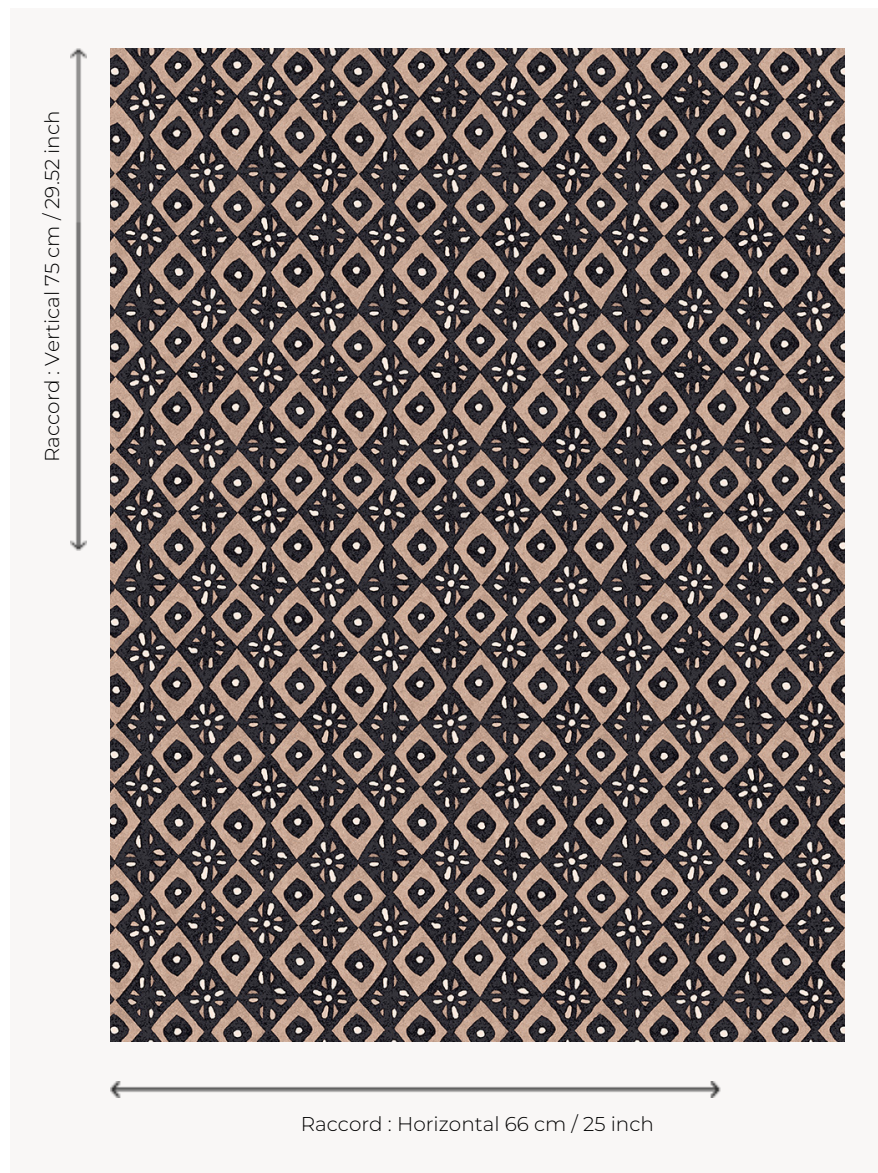

## FT286001 ALATAO

Large geometrical patterns printed on a cut pile carpet and treated in graphic tones. They bring to mind the traditional block prints in Africa.

### FT286001 - Noir

### Pierre Frey

<b>PERFORMANCE</b>	TRAFIC INTENSE - NON FEU
<b>FAMILY</b>	Carpet Rug
<b>TECHNIQUE</b>	Printed tuft
<b>USE</b>	Intensive traffic Stairs
<b>COMPOSITION</b>	100 % Polyamide
<b>DENSITY</b>	19815 Points/Sq.ft
<b>PILE</b>	Cut pile
<b>ASPECT</b>	Mat
<b>REPEAT</b>	H: 66 cm - 25,00 inch V: 75 cm - 29,52 inch Straight repeat
<b>NUMBER OF COLORS</b>	-
<b>PILE HEIGHT</b>	6.00 mm 0.24 inch
<b>TOTAL HEIGHT</b>	7.00 mm 0.27 inch
<b>TOTAL WEIGHT</b>	6.62 oz/ft <sup>2</sup>
<b>CERTIFICATIONS</b>	Passé
<b>NOTES</b>	Fire retardant Heavy traffic Large width
<b>INFORMATION</b>	Production tolerance +/- 3 to 5%

# 1 Colors

FT286001

Noir