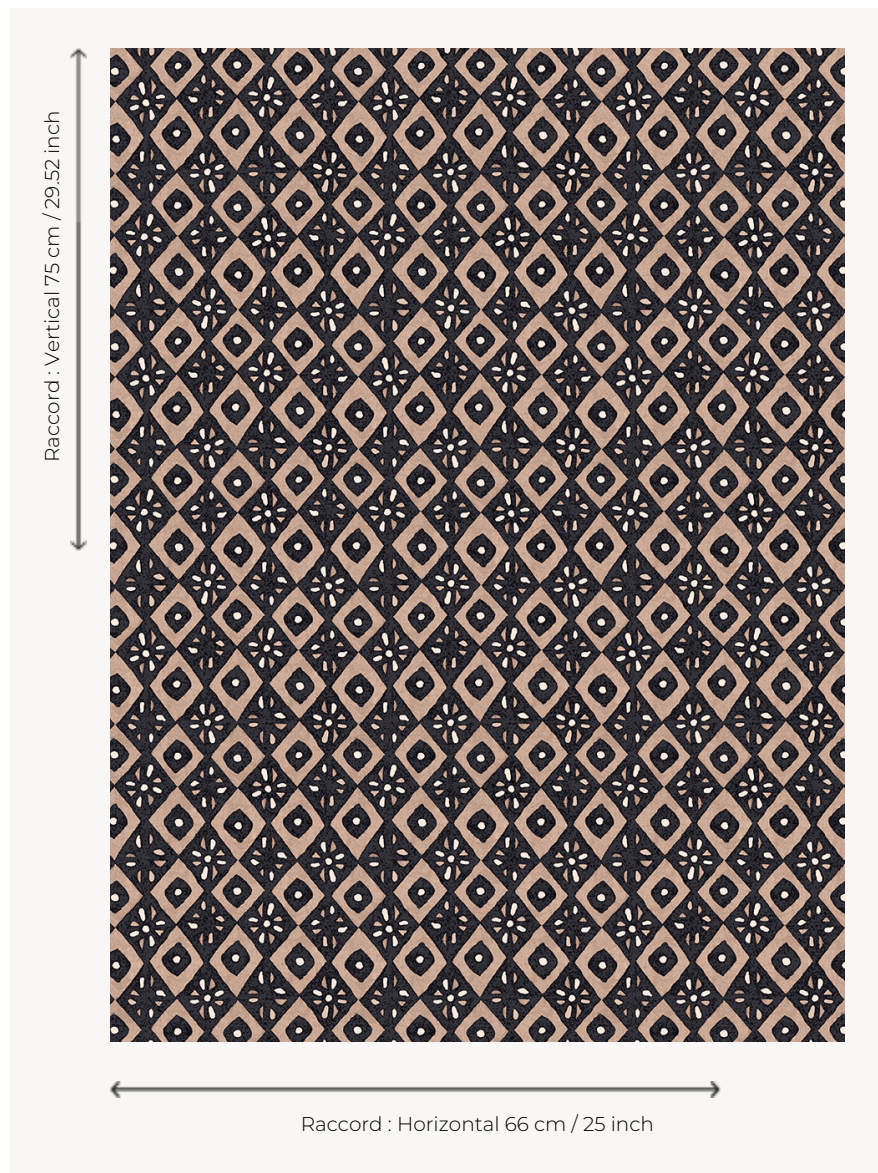

FT286001 ALATAO

Large geometrical patterns printed on a cut pile carpet and treated in graphic tones. They bring to mind the traditional block prints in Africa.

FT286001 - Noir

Pierre Frey

PERFORMANCE	TRAFIC INTENSE - NON FEU
FAMILY	Carpet Rug
TECHNIQUE	Printed tuft
USE	Intensive traffic Stairs
COMPOSITION	100 % Polyamide
DENSITY	19788 Points/Sq.ft
PILE	Cut pile
ASPECT	Mat
REPEAT	H: 66 cm - 25,00 inch V: 75 cm - 29,52 inch Straight repeat
NUMBER OF COLORS	-
PILE HEIGHT	6.00 mm 0.24 inch
TOTAL HEIGHT	8.00 mm 0.31 inch
TOTAL WEIGHT	7.53 oz/ft ²
CERTIFICATIONS	Passé
NOTES	Fire retardant Heavy traffic Large width
INFORMATION	Production tolerance +/- 3 to 5%

1 Colors

FT286001

Noir