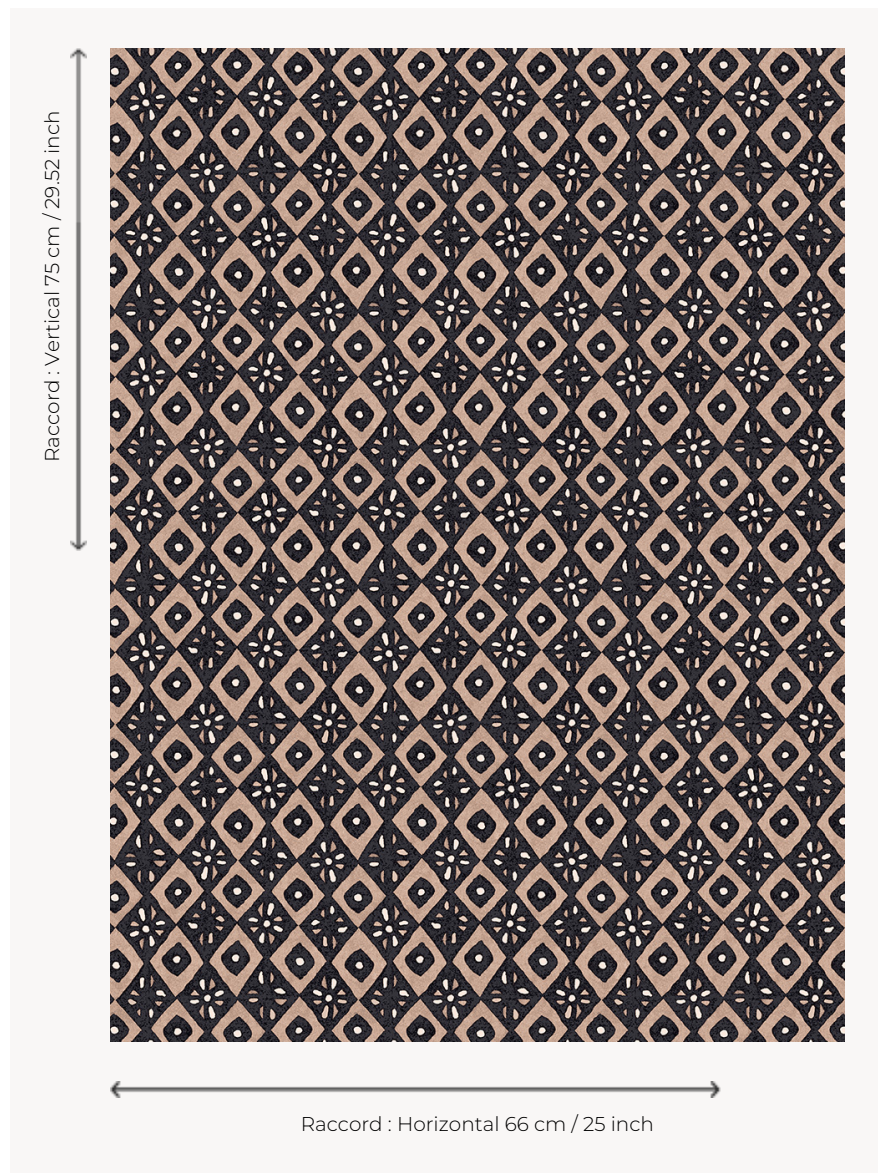

## FT286001 ALATAO

Large geometrical patterns printed on a cut pile carpet and treated in graphic tones. They bring to mind the traditional block prints in Africa.

### FT286001 - Noir

### Pierre Frey

<b>PERFORMANCE</b>	TRAFIC INTENSE - NON FEU
<b>FAMILY</b>	Carpet Rug
<b>TECHNIQUE</b>	Printed tuft
<b>USE</b>	Intensive traffic Stairs
<b>COMPOSITION</b>	100 % Polyamide
<b>DENSITY</b>	19788 Points/Sq.ft
<b>PILE</b>	Cut pile
<b>ASPECT</b>	Mat
<b>REPEAT</b>	H: 66 cm - 25,00 inch V: 75 cm - 29,52 inch Straight repeat
<b>NUMBER OF COLORS</b>	-
<b>PILE HEIGHT</b>	6.00 mm 0.24 inch
<b>TOTAL HEIGHT</b>	8.00 mm 0.31 inch
<b>TOTAL WEIGHT</b>	7.53 oz/ft <sup>2</sup>
<b>CERTIFICATIONS</b>	Passé
<b>NOTES</b>	Fire retardant Heavy traffic Large width
<b>INFORMATION</b>	Production tolerance +/- 3 to 5%

# 1 Colors

FT286001

Noir