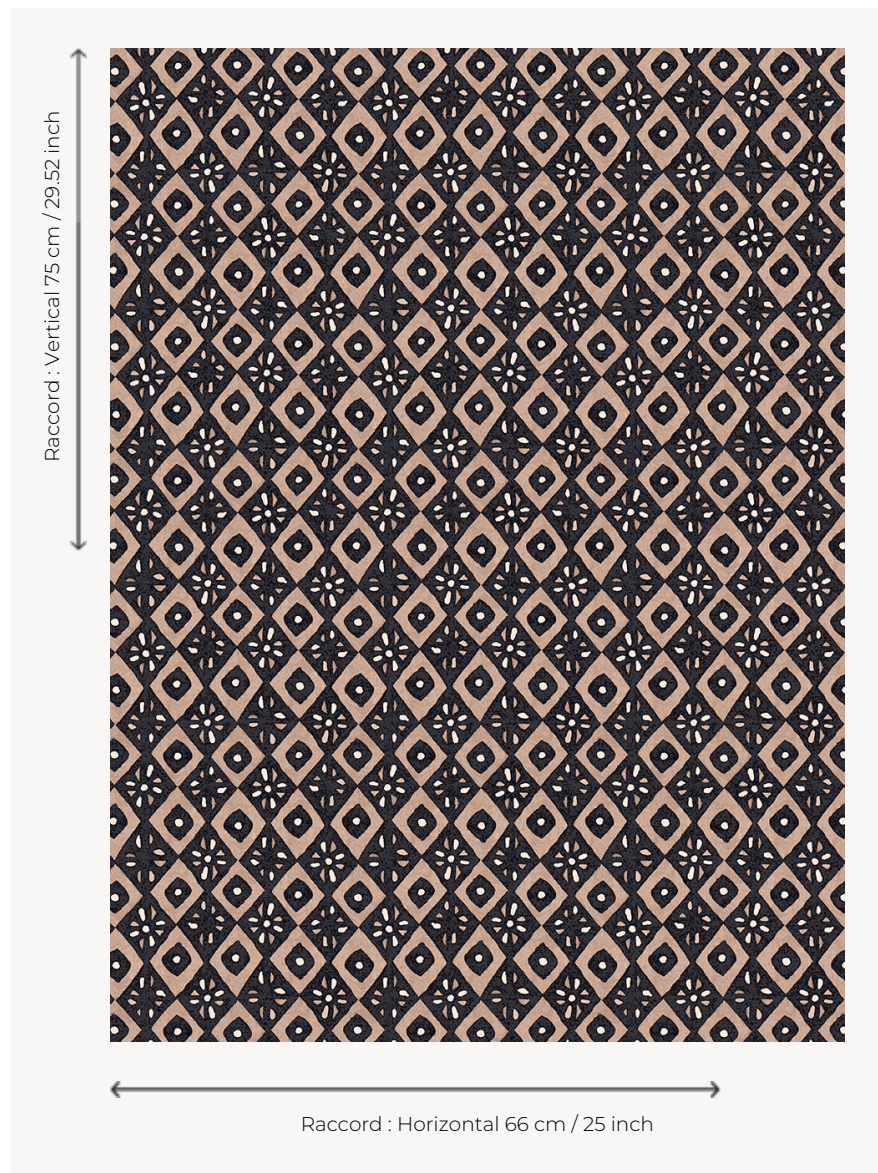

FT286001 ALATAO

Large geometrical patterns printed on a cut pile carpet and treated in graphic tones. They bring to mind the traditional block prints in Africa.

FT286001 - Noir

Pierre Frey

PERFORMANCE	TRAFIC INTENSE - NON FEU
FAMILY	Carpet Rug
TECHNIQUE	Printed tuft
USE	Intensive traffic Stairs
COMPOSITION	100 % Polyamide
DENSITY	19815 Points/Sq.ft
PILE	Cut pile
ASPECT	Mat
REPEAT	H: 66 cm - 25,00 inch V: 75 cm - 29,52 inch Straight repeat
NUMBER OF COLORS	-
PILE HEIGHT	6.00 mm 0.24 inch
TOTAL HEIGHT	7.00 mm 0.27 inch
TOTAL WEIGHT	6.62 oz/ft ²
CERTIFICATIONS	Passé
NOTES	Fire retardant Heavy traffic Large width
INFORMATION	Production tolerance +/- 3 to 5%

1 Colors

FT286001

Noir