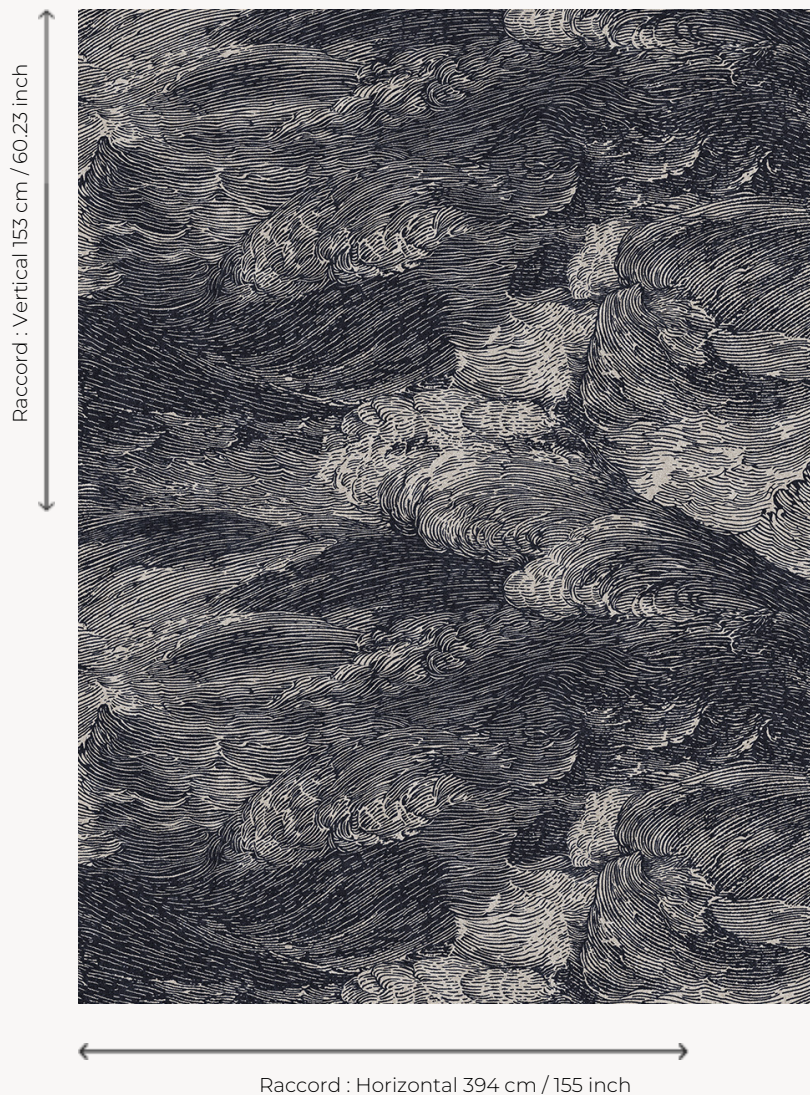

## FT287001 LES ROCHEUSES

LES ROCHEUSES belong to an unreal, imaginary world, where nature is unchained. The execution and atmosphere of this design recall seventeenth-century engravings from northern Europe. Printed on a cut pile, LES ROCHEUSES carpet is an all-over version of the stormy ocean in the panoramic wallpaper of the same name.

### FT287001 - Fusain

### Pierre Frey

<b>PERFORMANCE</b>	TRAFIC INTENSE - NON FEU
<b>FAMILY</b>	Carpet Rug
<b>TECHNIQUE</b>	Printed tuft
<b>USE</b>	Intensive traffic Stairs
<b>COMPOSITION</b>	100 % Polyamide
<b>DENSITY</b>	19788 Points/Sq.ft
<b>PILE</b>	Cut pile
<b>ASPECT</b>	Mat
<b>REPEAT</b>	H: 394 cm - 155,00 inch V: 153 cm - 60,23 inch Straight repeat
<b>NUMBER OF COLORS</b>	-
<b>PILE HEIGHT</b>	6.00 mm 0.24 inch
<b>TOTAL HEIGHT</b>	8.00 mm 0.31 inch
<b>TOTAL WEIGHT</b>	7.53 oz/ft <sup>2</sup>
<b>CERTIFICATIONS</b>	Passé
<b>NOTES</b>	Fire retardant Heavy traffic Large width
<b>INFORMATION</b>	Production tolerance +/- 3 to 5%