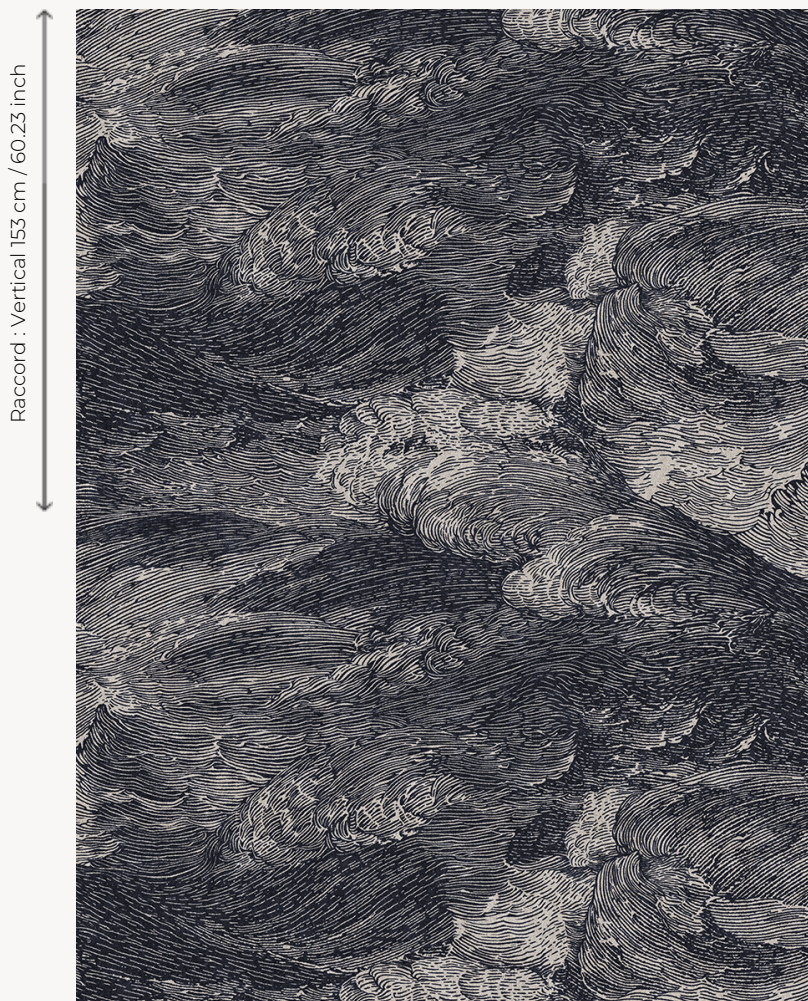

FT287001 LES ROCHEUSES

LES ROCHEUSES belong to an unreal, imaginary world, where nature is unchained. The execution and atmosphere of this design recall seventeenth-century engravings from northern Europe. Printed on a cut pile, LES ROCHEUSES carpet is an all-over version of the stormy ocean in the panoramic wallpaper of the same name.

FT287001 - Fusain

Raccord : Vertical 153 cm / 60,23 inch

Raccord : Horizontal 394 cm / 155 inch

Pierre Frey

PERFORMANCE	TRAFIC INTENSE - NON FEU
FAMILY	Carpet Rug
TECHNIQUE	Printed tuft
USE	Intensive traffic Stairs
COMPOSITION	100 % Polyamide
DENSITY	19815 Points/Sq.ft
PILE	Cut pile
ASPECT	Mat
REPEAT	H: 394 cm - 155,00 inch V: 153 cm - 60,23 inch Straight repeat
NUMBER OF COLORS	-
PILE HEIGHT	6.00 mm 0.24 inch
TOTAL HEIGHT	7.00 mm 0.27 inch
TOTAL WEIGHT	6.62 oz/ft ²
CERTIFICATIONS	Passé
NOTES	Fire retardant Heavy traffic Large width
INFORMATION	Production tolerance +/- 3 to 5%