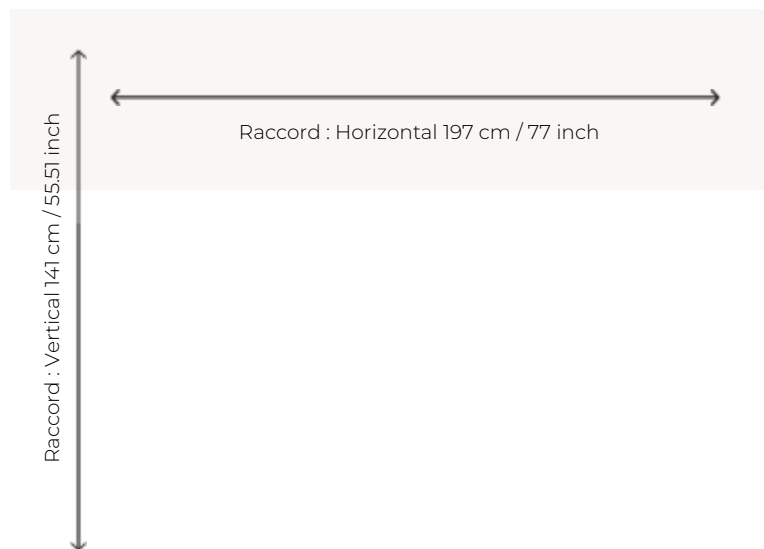

## Pierre Frey

<b>PERFORMANCE</b>	TRAFIC INTENSE
<b>FAMILY</b>	Carpet Rug
<b>TECHNIQUE</b>	Printed tuft
<b>USE</b>	Intensive traffic Stairs
<b>COMPOSITION</b>	100 % Polyamide
<b>DENSITY</b>	17317 Points/Sq.ft
<b>PILE</b>	Loop pile
<b>ASPECT</b>	Mat
<b>REPEAT</b>	H: 197 cm - 77,00 inch V: 141 cm - 55,51 inch Straight repeat
<b>NUMBER OF COLORS</b>	-
<b>PILE HEIGHT</b>	5.60 mm 0.22 inch
<b>TOTAL HEIGHT</b>	8.40 mm 0.33 inch
<b>TOTAL WEIGHT</b>	8.04 oz/ft <sup>2</sup>
<b>CERTIFICATIONS</b>	Non testé
<b>NOTES</b>	Heavy traffic Large width
<b>INFORMATION</b>	Production tolerance +/- 3 to 5%