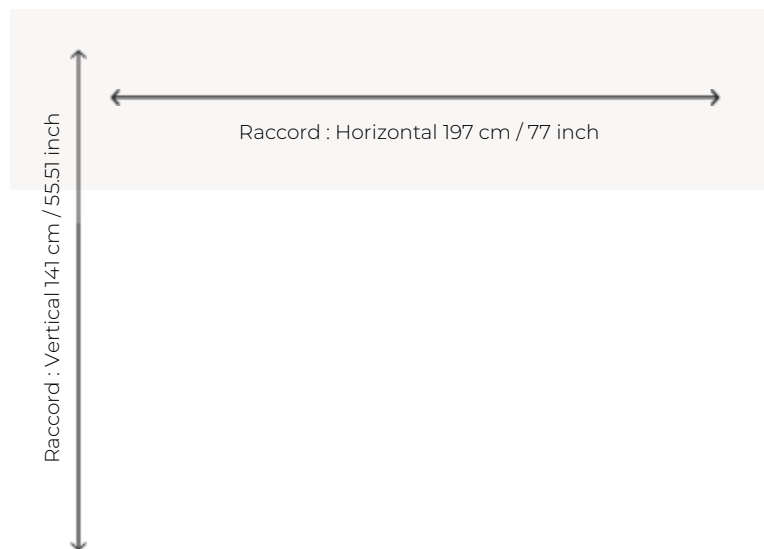

FT290003 -

Pierre Frey

PERFORMANCE	TRAFIC INTENSE
FAMILY	Carpet Rug
TECHNIQUE	Printed tuft
USE	Intensive traffic Stairs
COMPOSITION	100 % Polyamide
DENSITY	17317 Points/Sq.ft
PILE	Loop pile
ASPECT	Mat
REPEAT	H: 197 cm - 77,00 inch V: 141 cm - 55,51 inch Straight repeat
NUMBER OF COLORS	-
PILE HEIGHT	5.60 mm 0.22 inch
TOTAL HEIGHT	8.40 mm 0.33 inch
TOTAL WEIGHT	8.04 oz/ft ²
CERTIFICATIONS	Non testé
NOTES	Heavy traffic Large width
INFORMATION	Production tolerance +/- 3 to 5%