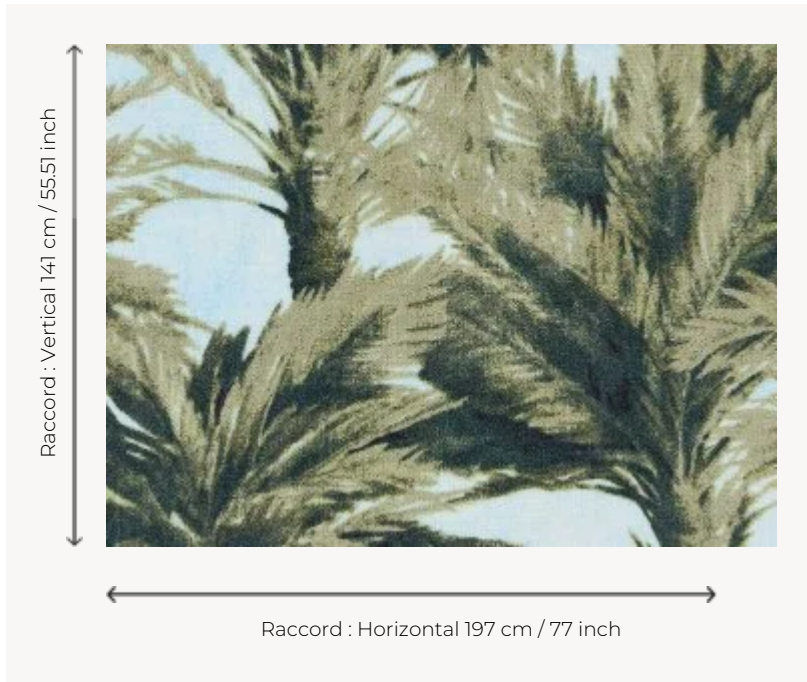

FT290003 MAURITIUS

Idyllic beauty of an island in the shade of palm trees. This printed carpet invites us to fulfil our Robinson Crusoe dreams, to satisfy our desire for freedom, far from the stress of urban life.

FT290003 - CIEL

Pierre Frey

PERFORMANCE	TRAFIC INTENSE - NON FEU
FAMILY	Carpet Rug
TECHNIQUE	Printed tuft
USE	Intensive traffic Stairs
COMPOSITION	100 % Polyamide
DENSITY	19788 Points/Sq.ft
PILE	Cut pile
ASPECT	Mat
REPEAT	H: 197 cm - 77,00 inch V: 141 cm - 55,51 inch Straight repeat
NUMBER OF COLORS	-
PILE HEIGHT	6.00 mm 0.24 inch
TOTAL HEIGHT	8.00 mm 0.31 inch
TOTAL WEIGHT	7.53 oz/ft ²
CERTIFICATIONS	Non testé
NOTES	Heavy traffic Large width
INFORMATION	Production tolerance +/- 3 to 5%