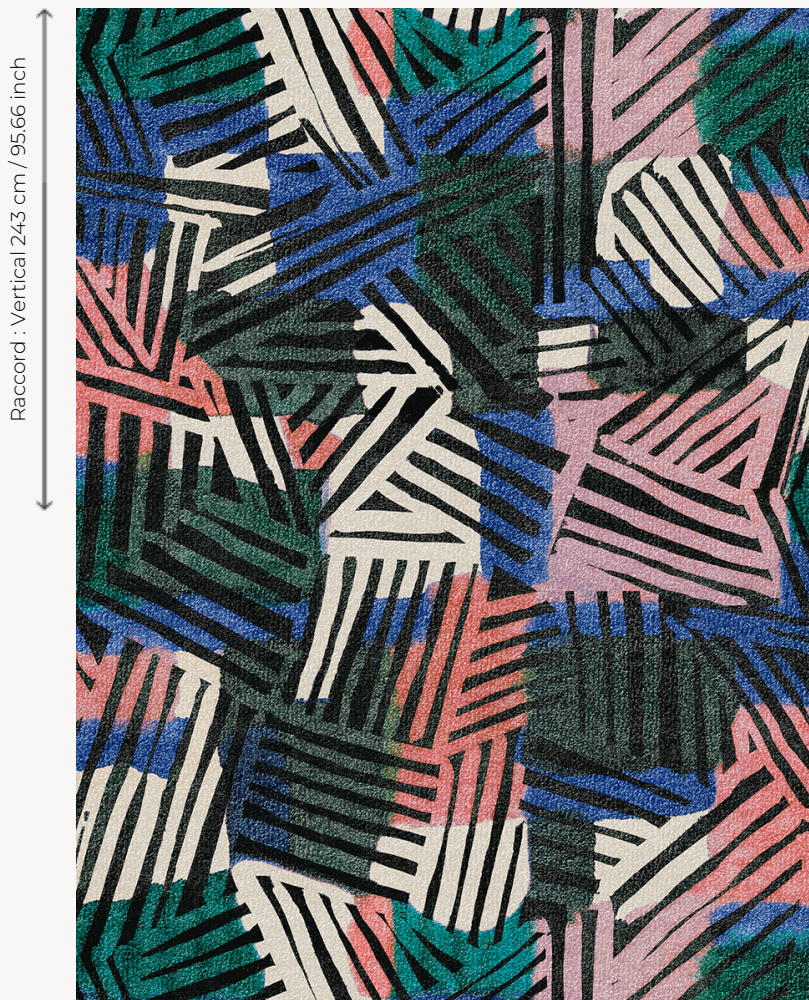

## FT293001 BANIG

This painting was hand-made with a mix of vivid colors and inks that recall colored banigs, which are Indonesian mats. Printed on a soft and shiny pile, intensity and rendering of the inks effects are remarkable.

### FT293001 - Bleu

Raccord : Vertical 243 cm / 95,66 inch

Raccord : Horizontal 394 cm / 155 inch

### Pierre Frey

<b>FAMILY</b>	Carpet Rug
<b>TECHNIQUE</b>	Printed tuft
<b>USE</b>	Moderate traffic
<b>COMPOSITION</b>	100 % Polyamide
<b>DENSITY</b>	18096 Points/Sq.ft
<b>PILE</b>	Cut pile
<b>ASPECT</b>	Shiny
<b>REPEAT</b>	H: 394 cm - 155,00 inch V: 243 cm - 95,66 inch Straight repeat
<b>NUMBER OF COLORS</b>	-
<b>PILE HEIGHT</b>	9.00 mm 0.35 inch
<b>TOTAL HEIGHT</b>	10.90 mm 0.42 inch
<b>TOTAL WEIGHT</b>	10.11 oz/ft <sup>2</sup>
<b>CERTIFICATIONS</b>	Non testé
<b>NOTES</b>	Large width
<b>INFORMATION</b>	Production tolerance +/- 3 to 5%

## 2 Colors

FT293001  
Bleu

FT293002  
Aubergine