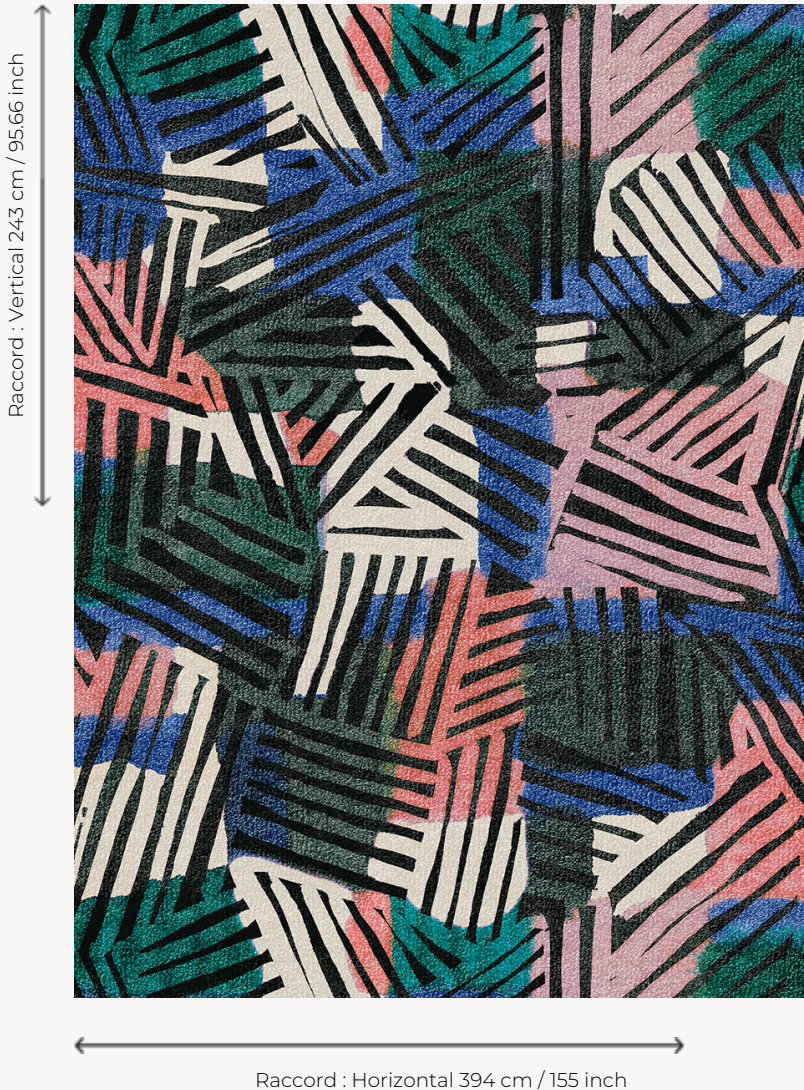

## FT293001 BANIG

This painting was hand-made with a mix of vivid colors and inks that recall colored banigs, which are Indonesian mats. Printed on a soft and shiny pile, intensity and rendering of the inks effects are remarkable.

### FT293001 - Bleu

### Pierre Frey

<b>FAMILY</b>	Carpet Rug
<b>TECHNIQUE</b>	Printed tuft
<b>USE</b>	Moderate traffic
<b>COMPOSITION</b>	100 % Polyamide
<b>DENSITY</b>	18096 Points/Sq.ft
<b>PILE</b>	Cut pile
<b>ASPECT</b>	Shiny
<b>REPEAT</b>	H: 394 cm - 155,00 inch V: 243 cm - 95,66 inch Straight repeat
<b>NUMBER OF COLORS</b>	-
<b>PILE HEIGHT</b>	9.00 mm 0.35 inch
<b>TOTAL HEIGHT</b>	10.90 mm 0.42 inch
<b>TOTAL WEIGHT</b>	10.11 oz/ft <sup>2</sup>
<b>CERTIFICATIONS</b>	Non testé
<b>NOTES</b>	Large width
<b>INFORMATION</b>	Production tolerance +/- 3 to 5%

## 2 Colors

FT293001  
Bleu

FT293002  
Aubergine