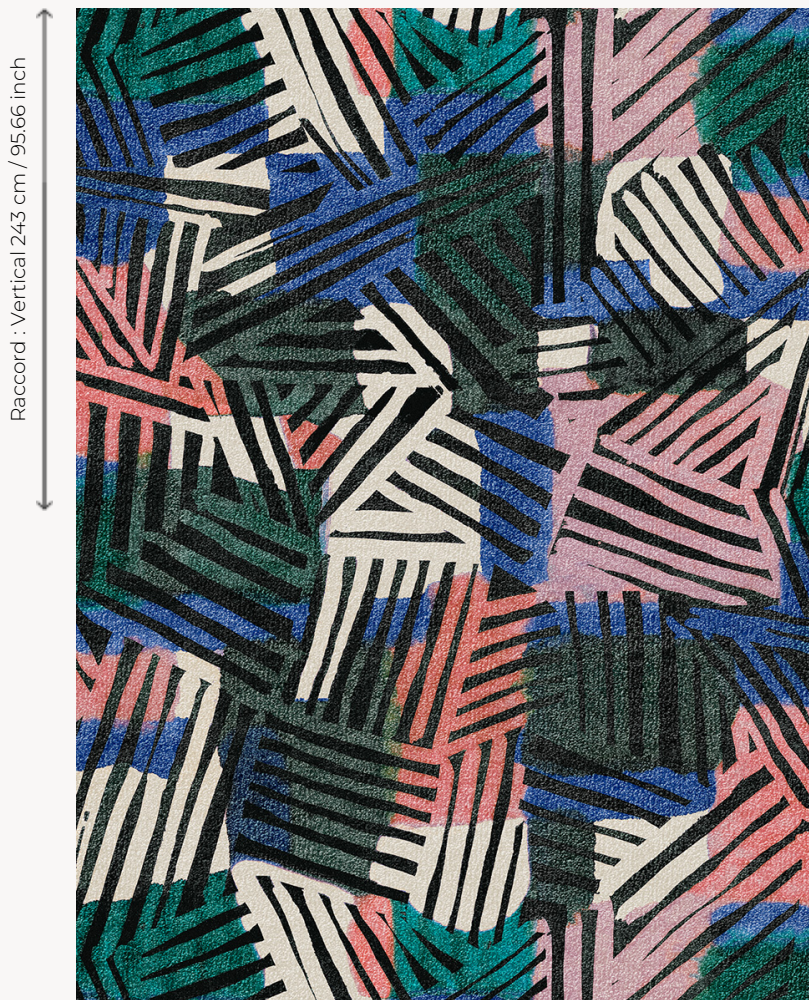

FT293001 BANIG

This painting was hand-made with a mix of vivid colors and inks that recall colored banigs, which are Indonesian mats. Printed on a soft and shiny pile, intensity and rendering of the inks effects are remarkable.

FT293001 - Bleu

Raccord : Vertical 243 cm / 95,66 inch

Raccord : Horizontal 394 cm / 155 inch

Pierre Frey

FAMILY	Carpet Rug
TECHNIQUE	Printed tuft
USE	Moderate traffic
COMPOSITION	100 % Polyamide
DENSITY	18096 Points/Sq.ft
PILE	Cut pile
ASPECT	Shiny
REPEAT	H: 394 cm - 155,00 inch V: 243 cm - 95,66 inch Straight repeat
NUMBER OF COLORS	-
PILE HEIGHT	9.00 mm 0.35 inch
TOTAL HEIGHT	10.90 mm 0.42 inch
TOTAL WEIGHT	10.11 oz/ft ²
CERTIFICATIONS	Non testé
NOTES	Large width
INFORMATION	Production tolerance +/- 3 to 5%

2 Colors

FT293001

Bleu

FT293002

Aubergine