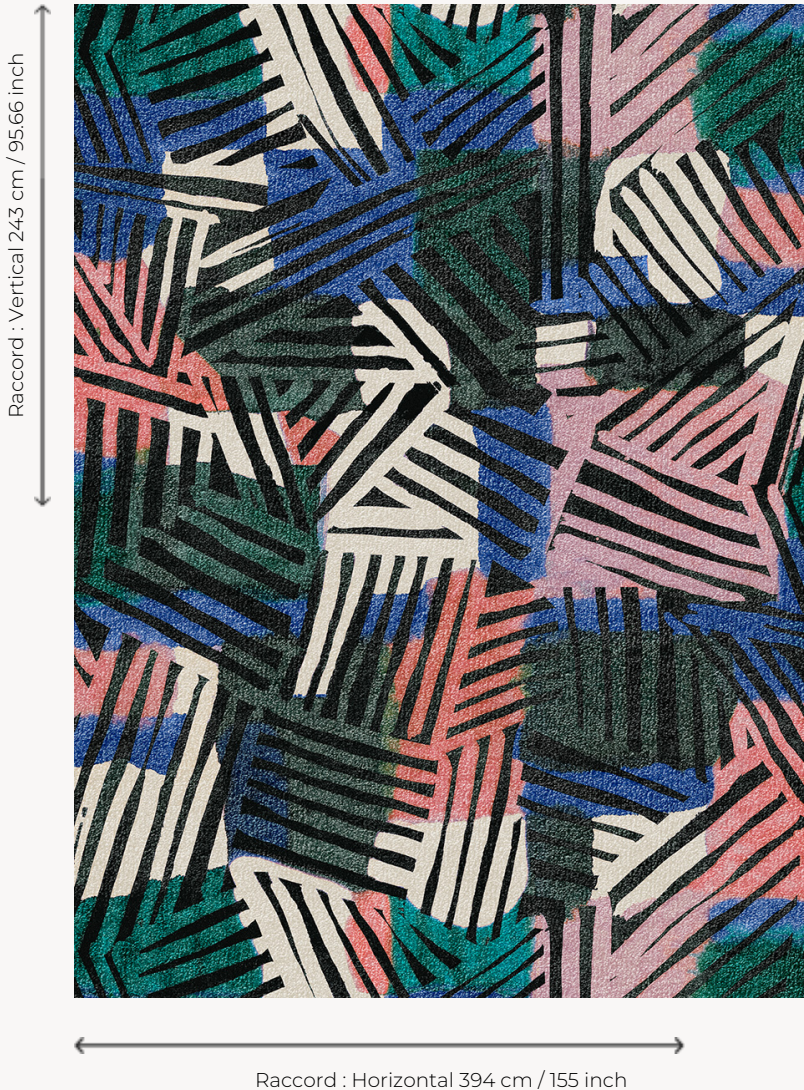

FT293001 BANIG

This painting was hand-made with a mix of vivid colors and inks that recall colored banigs, which are Indonesian mats. Printed on a soft and shiny pile, intensity and rendering of the inks effects are remarkable.

FT293001 - Bleu

Pierre Frey

FAMILY	Carpet Rug
TECHNIQUE	Printed tuft
USE	Moderate traffic
COMPOSITION	100 % Polyamide
DENSITY	18096 Points/Sq.ft
PILE	Cut pile
ASPECT	Shiny
REPEAT	H: 394 cm - 155,00 inch V: 243 cm - 95,66 inch Straight repeat
NUMBER OF COLORS	-
PILE HEIGHT	9.00 mm 0.35 inch
TOTAL HEIGHT	10.90 mm 0.42 inch
TOTAL WEIGHT	10.11 oz/ft ²
CERTIFICATIONS	Non testé
NOTES	Large width
INFORMATION	Production tolerance +/- 3 to 5%

2 Colors

FT293001
Bleu

FT293002
Aubergine