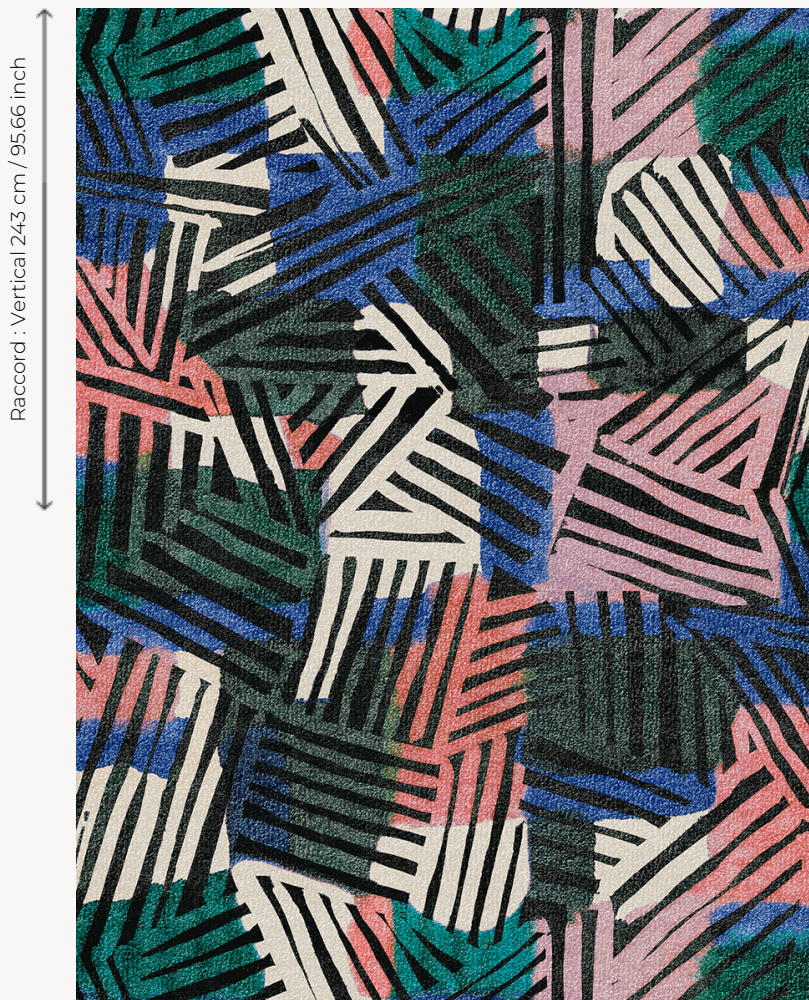

FT293001 BANIG

This painting was hand-made with a mix of vivid colors and inks that recall colored banigs, which are Indonesian mats. Printed on a soft and shiny pile, intensity and rendering of the inks effects are remarkable.

FT293001 - Bleu

Raccord : Vertical 243 cm / 95,66 inch

Raccord : Horizontal 394 cm / 155 inch

Pierre Frey

FAMILY	Carpet Rug
TECHNIQUE	Printed tuft
USE	Moderate traffic
COMPOSITION	100 % Polyamide
DENSITY	18096 Points/Sq.ft
PILE	Cut pile
ASPECT	Shiny
REPEAT	H: 394 cm - 155,00 inch V: 243 cm - 95,66 inch Straight repeat
NUMBER OF COLORS	-
PILE HEIGHT	9.00 mm 0.35 inch
TOTAL HEIGHT	10.90 mm 0.42 inch
TOTAL WEIGHT	10.11 oz/ft ²
CERTIFICATIONS	Non testé
NOTES	Large width
INFORMATION	Production tolerance +/- 3 to 5%

2 Colors

FT293001
Bleu

FT293002
Aubergine