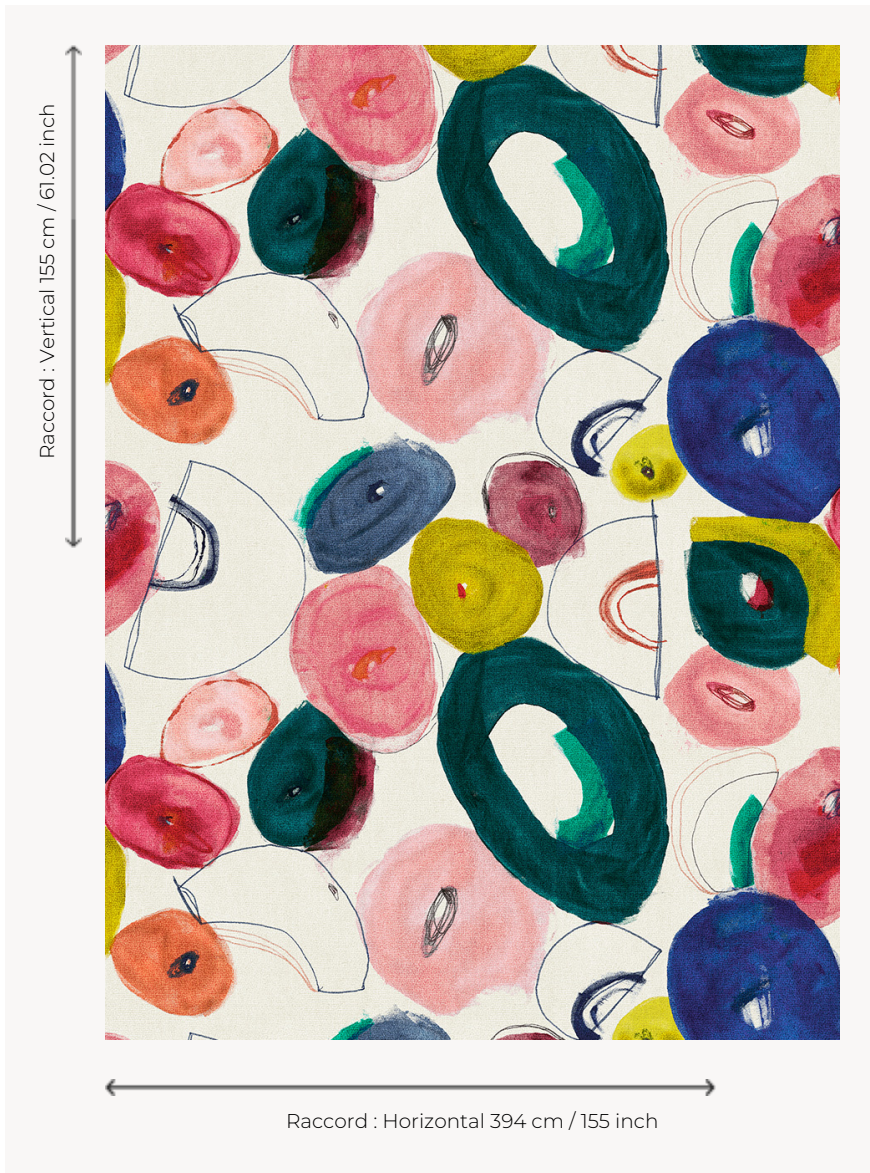

FT294001 HEATHER

This print on cut pile reproduces an abstract painting by the artist Heather Chontos. These colored shapes are abstract interpretations of her environment. They include delicate details of everyday life and landscapes under a changing light or expressions of emotion felt in their presence. With this fabric, Pierre Frey continues a delightful exploration of the world of contemporary art.

FT294001 - Tutti frutti

Pierre Frey

PERFORMANCE	TRAFIC INTENSE - NON FEU
FAMILY	Carpet Rug
ARTIST	Heather Chontos
TECHNIQUE	Printed tuft
USE	Intensive traffic Stairs
COMPOSITION	100 % Polyamide
DENSITY	19815 Points/Sq.ft
PILE	Cut pile
ASPECT	Mat
REPEAT	H: 394 cm - 155,00 inch V: 155 cm - 61,02 inch Straight repeat
NUMBER OF COLORS	-
PILE HEIGHT	6.00 mm 0.24 inch
TOTAL HEIGHT	7.00 mm 0.27 inch
TOTAL WEIGHT	6.62 oz/ft ²
CERTIFICATIONS	Passé
NOTES	Fire retardant Heavy traffic Large width
INFORMATION	Production tolerance +/- 3 to 5%

2 Colors

FT294_PR_001
SHY

FT294001
Tutti frutti