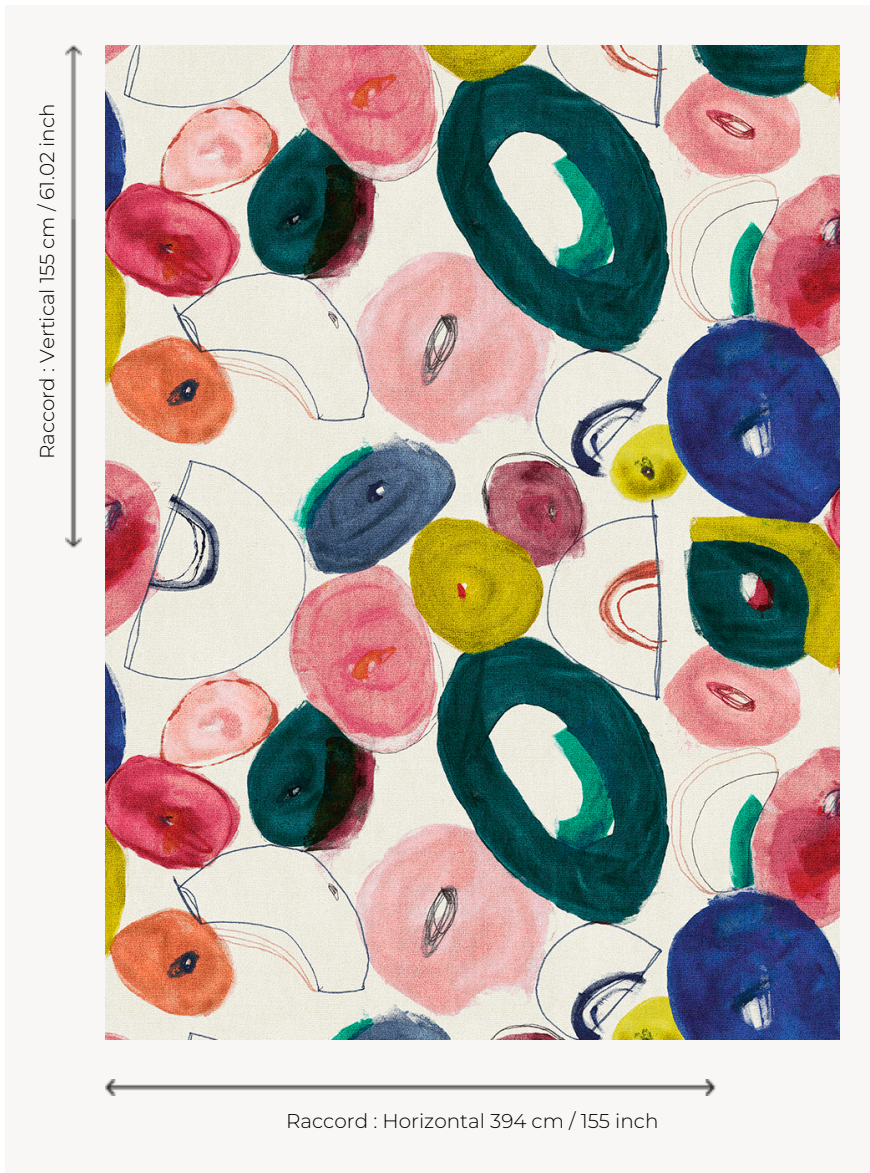

FT294001 HEATHER

This print on cut pile reproduces an abstract painting by the artist Heather Chontos. These colored shapes are abstract interpretations of her environment. They include delicate details of everyday life and landscapes under a changing light or expressions of emotion felt in their presence. With this fabric, Pierre Frey continues a delightful exploration of the world of contemporary art.

FT294001 - Tutti frutti

Pierre Frey

PERFORMANCE	TRAFIC INTENSE - NON FEU
FAMILY	Carpet Rug
ARTIST	Heather Chontos
TECHNIQUE	Printed tuft
USE	Intensive traffic Stairs
COMPOSITION	100 % Polyamide
DENSITY	19815 Points/Sq.ft
PILE	Cut pile
ASPECT	Mat
REPEAT	H: 394 cm - 155,00 inch V: 155 cm - 61,02 inch Straight repeat
NUMBER OF COLORS	-
PILE HEIGHT	6.00 mm 0.24 inch
TOTAL HEIGHT	7.00 mm 0.27 inch
TOTAL WEIGHT	6.62 oz/ft ²
CERTIFICATIONS	Passé
NOTES	Fire retardant Heavy traffic Large width
INFORMATION	Production tolerance +/- 3 to 5%

2 Colors

FT294_PR_001
SHY

FT294001
Tutti frutti