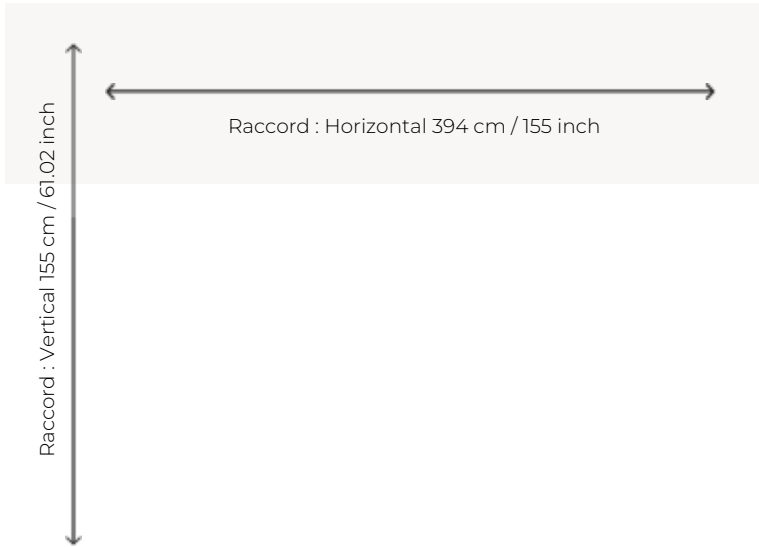

FT294_PR_001SHY HEATHER

This print on cut pile reproduces an abstract painting by the artist Heather Chontos. These colored shapes are abstract interpretations of her environment. They include delicate details of everyday life and landscapes under a changing light or expressions of emotion felt in their presence. With this fabric, Pierre Frey continues a delightful exploration of the world of contemporary art.

FT294_PR_001SHY -

Pierre Frey

PERFORMANCE	TRAFIC INTENSE - NON FEU
FAMILY	Carpet Rug
ARTIST	Heather Chontos
TECHNIQUE	Printed tuft
USE	Intensive traffic Stairs
COMPOSITION	100 % Polyamide
DENSITY	19815 Points/Sq.ft
PILE	Cut pile
ASPECT	Mat
REPEAT	H: 394 cm - 155,00 inch V: 155 cm - 61,02 inch Straight repeat
NUMBER OF COLORS	-
PILE HEIGHT	6.00 mm 0.24 inch
TOTAL HEIGHT	7.00 mm 0.27 inch
TOTAL WEIGHT	6.62 oz/ft ²
CERTIFICATIONS	Passé
NOTES	Fire retardant Heavy traffic Large width
INFORMATION	Production tolerance +/- 3 to 5%