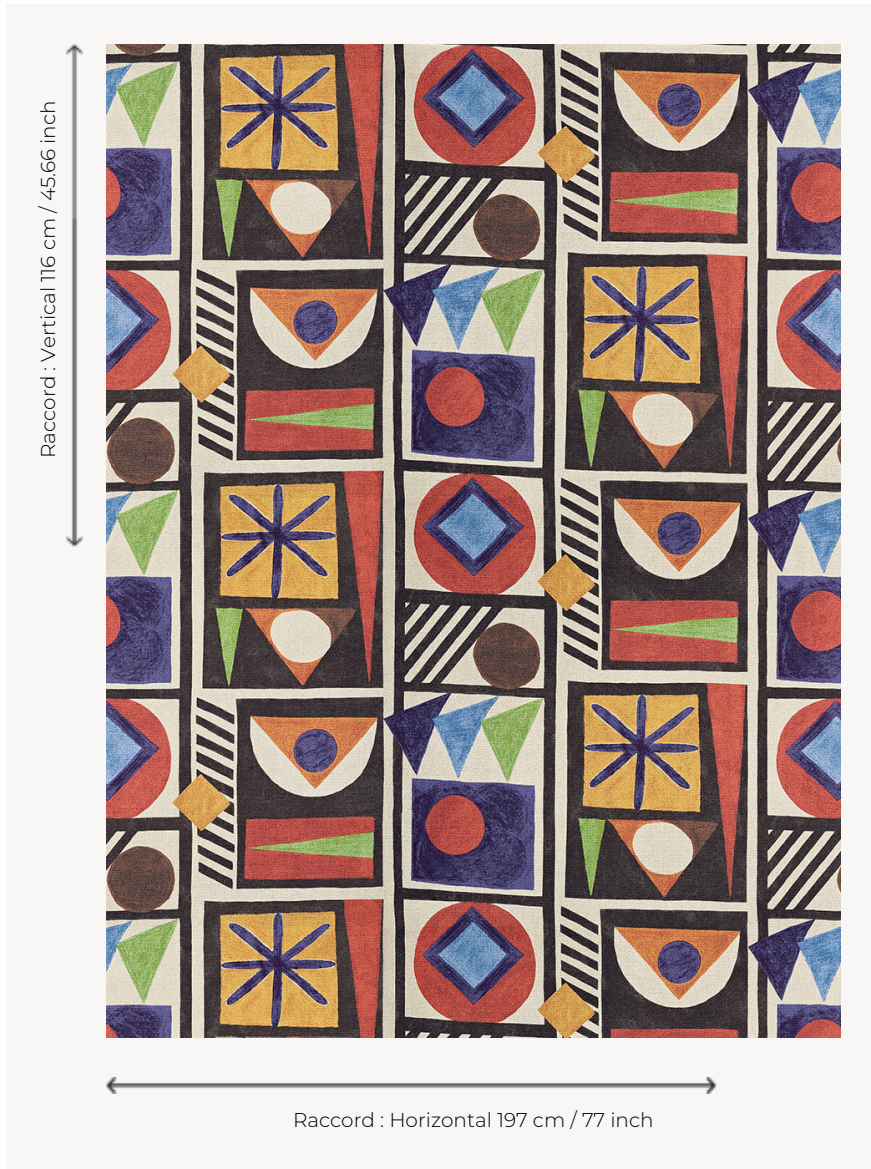

FT295001 COMPOSITION GEOMETRIQUE

Inspired by the abstract current, this geometric composition, printed on a cut pile in bright graphic shades is an invitation to cheerfulness.

FT295001 - Multicolore

Pierre Frey

PERFORMANCE	TRAFIC INTENSE - NON FEU
FAMILY	Carpet Rug
TECHNIQUE	Printed tuft
USE	Intensive traffic Stairs
COMPOSITION	100 % Polyamide
DENSITY	19815 Points/Sq.ft
PILE	Cut pile
ASPECT	Mat
REPEAT	H: 197 cm - 77,00 inch V: 116 cm - 45,66 inch Straight repeat
NUMBER OF COLORS	-
PILE HEIGHT	6.00 mm 0.24 inch
TOTAL HEIGHT	7.00 mm 0.27 inch
TOTAL WEIGHT	6.62 oz/ft ²
CERTIFICATIONS	Passé
NOTES	Fire retardant Heavy traffic Large width
INFORMATION	Production tolerance +/- 3 to 5%

1 Colors

FT295001
Multicolore