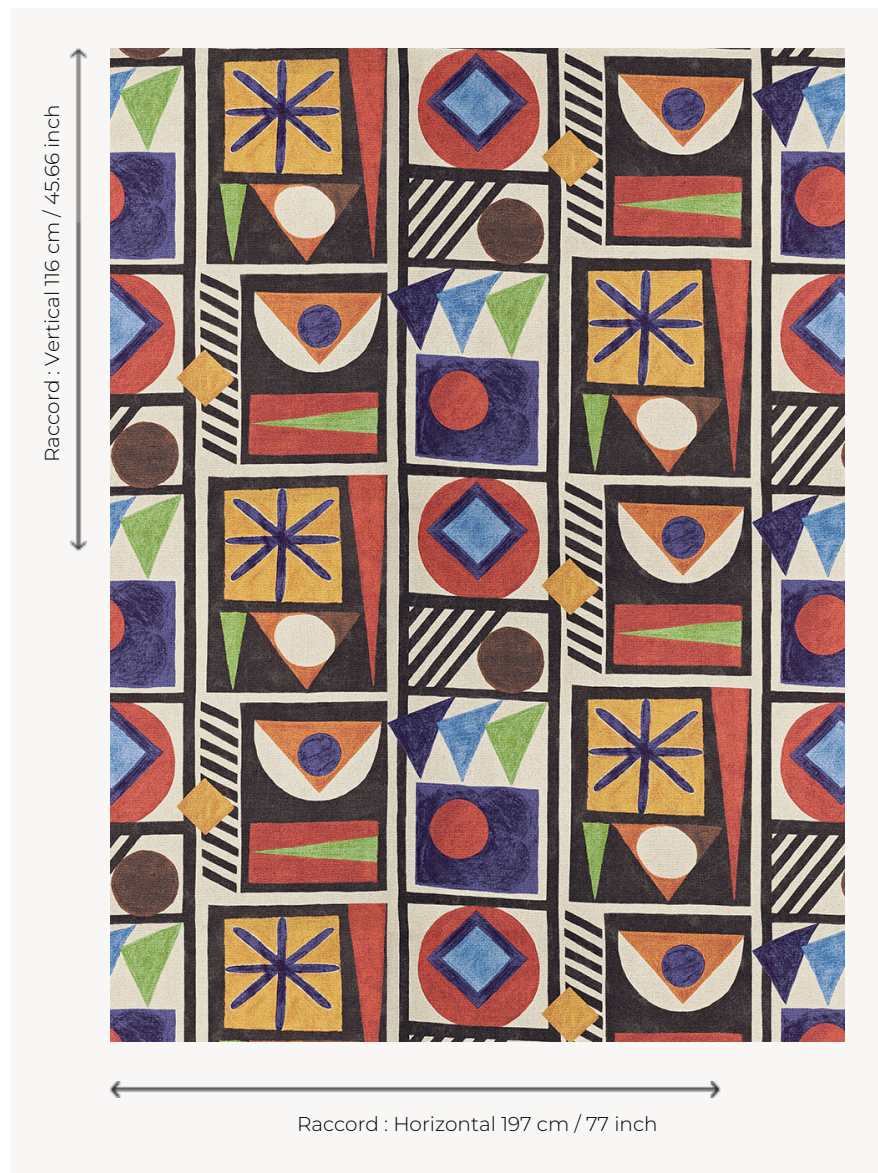

FT295001 COMPOSITION GEOMETRIQUE

Inspired by the abstract current, this geometric composition, printed on a cut pile in bright graphic shades is an invitation to cheerfulness.

FT295001 - Multicolore

Pierre Frey

PERFORMANCE	TRAFIC INTENSE - NON FEU
FAMILY	Carpet Rug
TECHNIQUE	Printed tuft
USE	Intensive traffic Stairs
COMPOSITION	100 % Polyamide
DENSITY	19815 Points/Sq.ft
PILE	Cut pile
ASPECT	Mat
REPEAT	H: 197 cm - 77,00 inch V: 116 cm - 45,66 inch Straight repeat
NUMBER OF COLORS	-
PILE HEIGHT	6.00 mm 0.24 inch
TOTAL HEIGHT	7.00 mm 0.27 inch
TOTAL WEIGHT	6.62 oz/ft ²
CERTIFICATIONS	Passé
NOTES	Fire retardant Heavy traffic Large width
INFORMATION	Production tolerance +/- 3 to 5%

1 Colors

FT295001
Multicolore