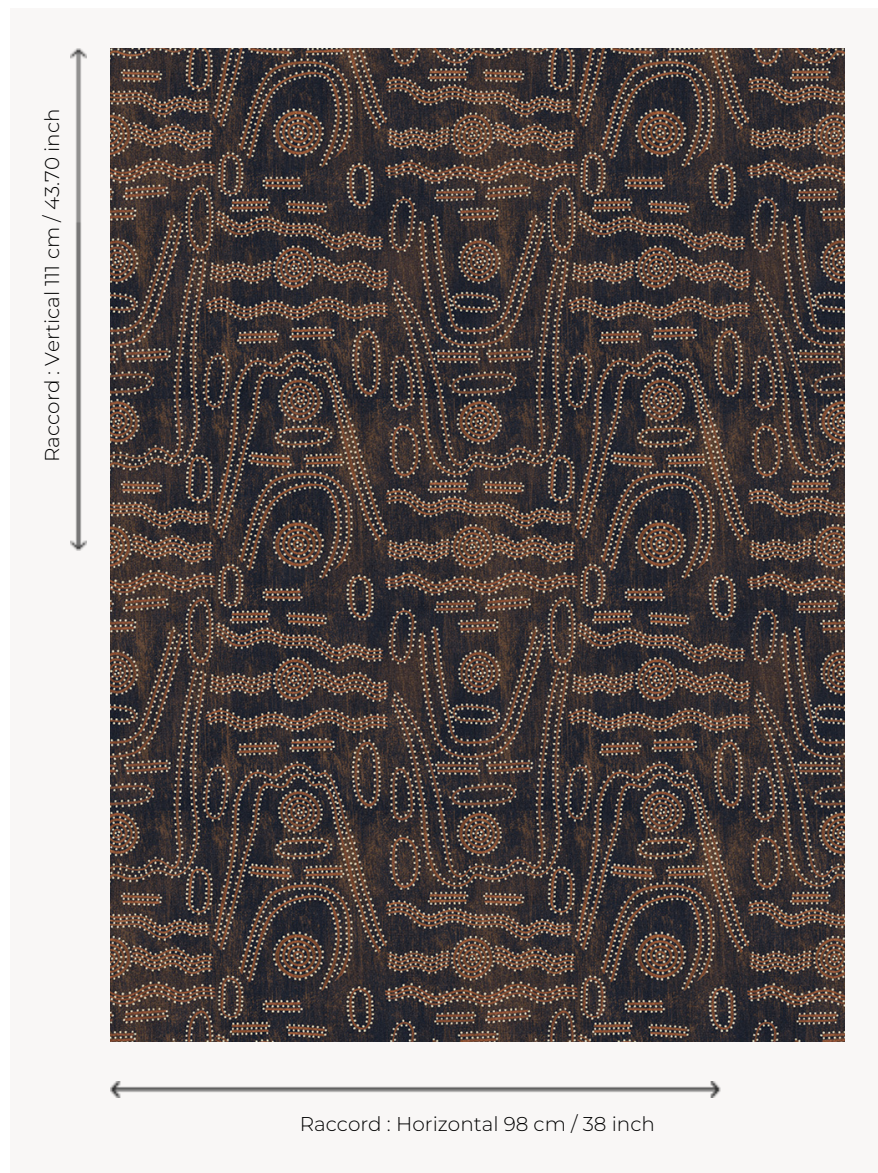

FT300001 TASMANIA

Printed on cut pile, TASMANIA is made with dots and undulating lines in tribute to the diverse patterns used in Aboriginal art.

FT300001 - Ebène

Pierre Frey

PERFORMANCE	TRAFIC INTENSE - NON FEU
FAMILY	Carpet Rug
TECHNIQUE	Printed tuft
USE	Intensive traffic Stairs
COMPOSITION	100 % Polyamide
DENSITY	19815 Points/Sq.ft
PILE	Cut pile
ASPECT	Mat
REPEAT	H: 98 cm - 38,00 inch V: 111 cm - 43,70 inch Straight repeat
NUMBER OF COLORS	-
PILE HEIGHT	6.00 mm 0.24 inch
TOTAL HEIGHT	7.00 mm 0.27 inch
TOTAL WEIGHT	6.62 oz/ft ²
CERTIFICATIONS	Passé
NOTES	Fire retardant Heavy traffic Large width
INFORMATION	Production tolerance +/- 3 to 5%

1 Colors

FT300001
Ebène