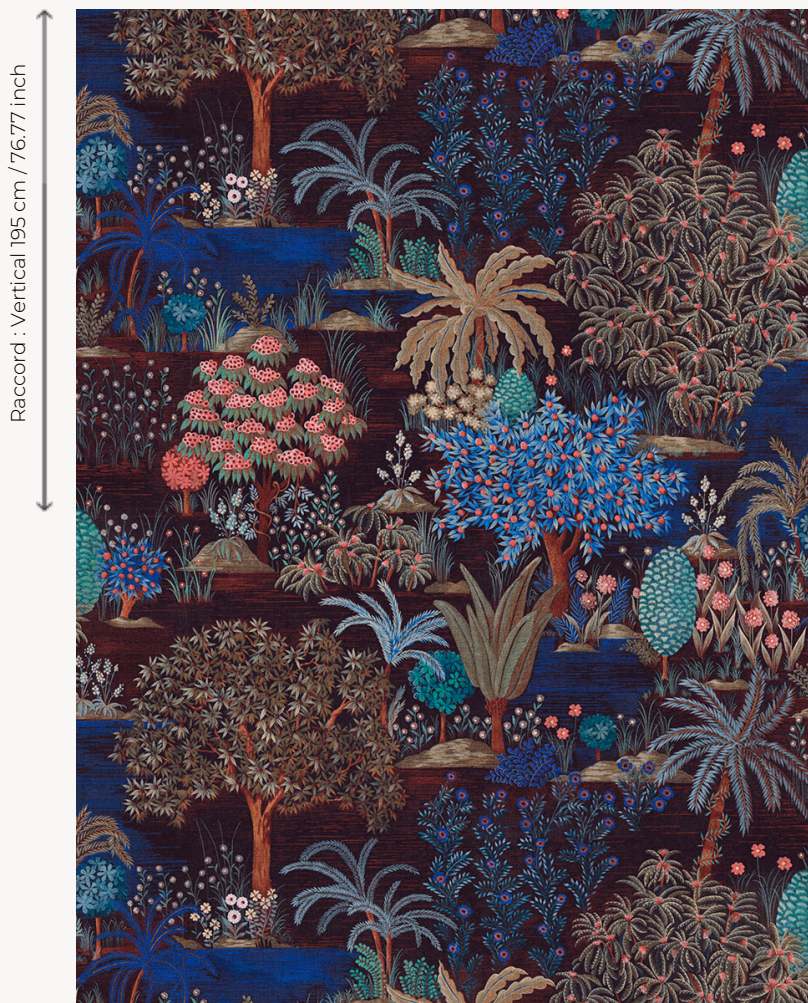

FT301001 JARDIN DU PALAIS

This night evocation of the garden paradise that was so dear to the Safavid dynasty of the 16th century leaves one dreaming. Printed on a cut pile, JARDIN DU PALAIS depicts a lush Persian landscape. This drawing forms also the basis for a table service developed in collaboration with Faïencerie de Gien.

FT301001 - Nuit

Raccord : Vertical 195 cm / 76.77 inch

Raccord : Horizontal 394 cm / 155 inch

Pierre Frey

PERFORMANCE	TRAFIC INTENSE - NON FEU
FAMILY	Carpet Rug
TECHNIQUE	Printed tuft
USE	Intensive traffic Stairs
COMPOSITION	100 % Polyamide
DENSITY	19815 Points/Sq.ft
PILE	Cut pile
ASPECT	Mat
REPEAT	H: 394 cm - 155,00 inch V: 195 cm - 76,77 inch Straight repeat
NUMBER OF COLORS	-
PILE HEIGHT	6.00 mm 0.24 inch
TOTAL HEIGHT	7.00 mm 0.27 inch
TOTAL WEIGHT	6.62 oz/ft ²
CERTIFICATIONS	Passé
NOTES	Fire retardant Heavy traffic Large width
INFORMATION	Production tolerance +/- 3 to 5%

1 Colors

FT301001

Nuit