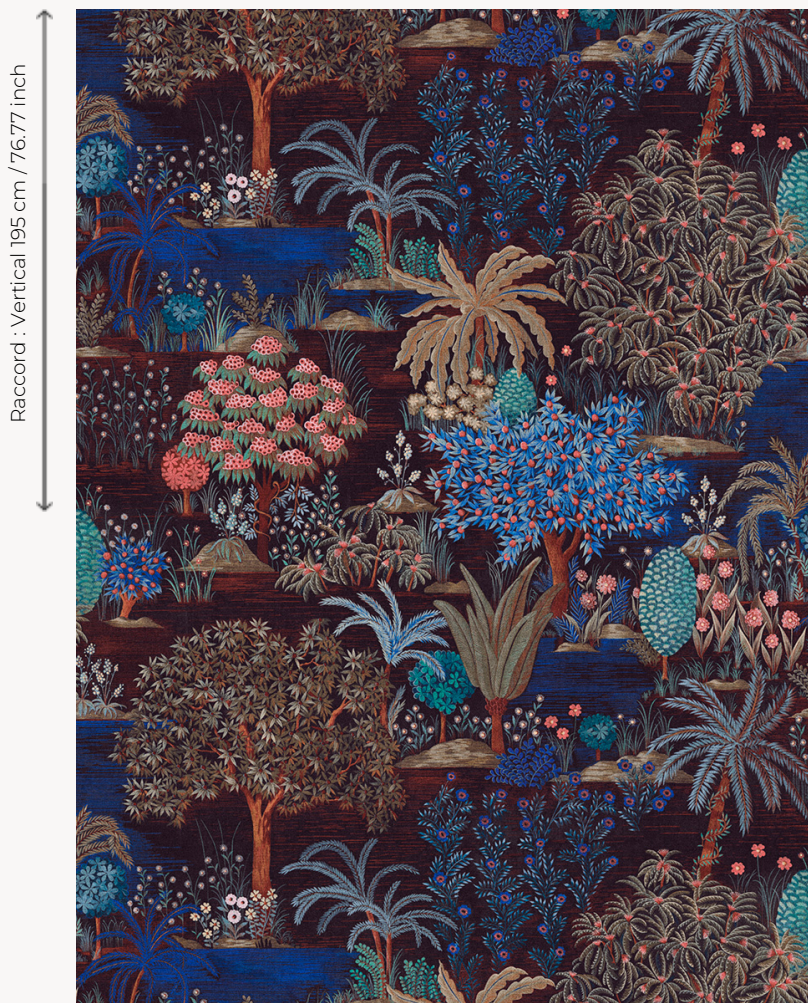

FT301001 JARDIN DU PALAIS

This night evocation of the garden paradise that was so dear to the Safavid dynasty of the 16th century leaves one dreaming. Printed on a cut pile, JARDIN DU PALAIS depicts a lush Persian landscape. This drawing forms also the basis for a table service developed in collaboration with Faïencerie de Gien.

FT301001 - Nuit

Raccord : Vertical 195 cm / 76.77 inch

Raccord : Horizontal 394 cm / 155 inch

Pierre Frey

PERFORMANCE	TRAFIC INTENSE - NON FEU
FAMILY	Carpet Rug
TECHNIQUE	Printed tuft
USE	Intensive traffic Stairs
COMPOSITION	100 % Polyamide
DENSITY	19815 Points/Sq.ft
PILE	Cut pile
ASPECT	Mat
REPEAT	H: 394 cm - 155,00 inch V: 195 cm - 76,77 inch Straight repeat
NUMBER OF COLORS	-
PILE HEIGHT	6.00 mm 0.24 inch
TOTAL HEIGHT	7.00 mm 0.27 inch
TOTAL WEIGHT	6.62 oz/ft²
CERTIFICATIONS	Passé
NOTES	Fire retardant Heavy traffic Large width
INFORMATION	Production tolerance +/- 3 to 5%