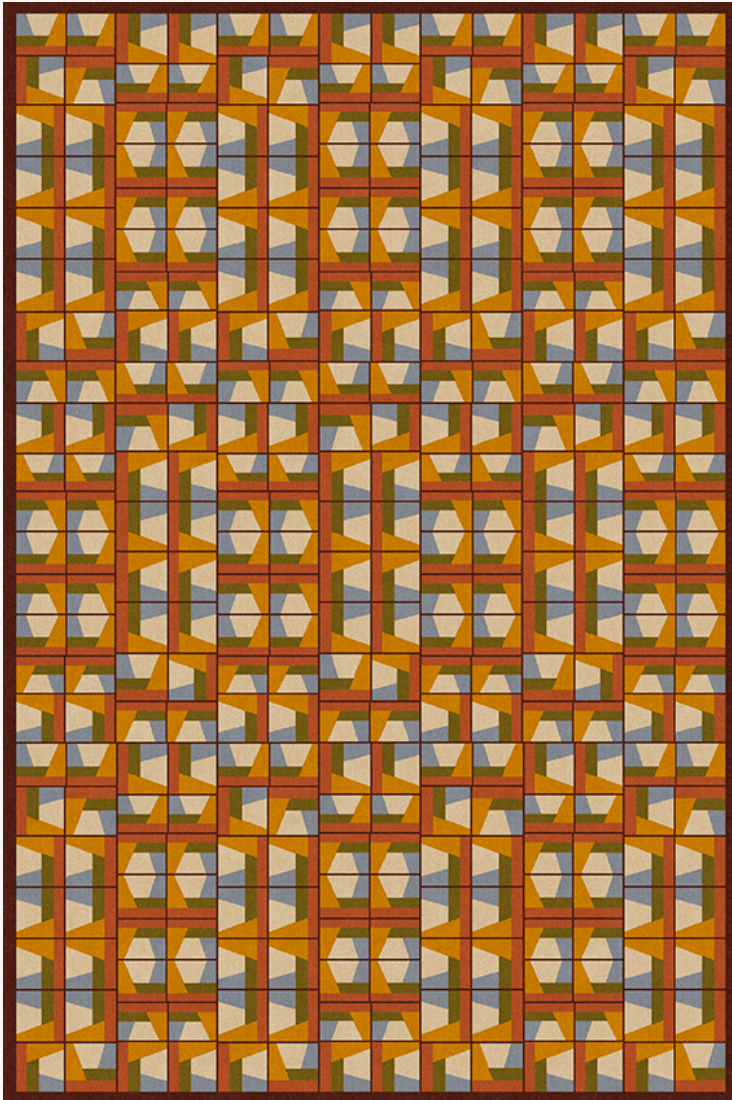

FT312001 CIRCUS

CIRCUS evokes a playful and joyful universe close to the constructivist movement in which geometric shapes interlock and complement each other. Hand-tufted in wool, a fine line of loops draws each tile and gives the subtle vibration necessary to this resolutely contemporary composition.

FT312001 - ORANGE

Pierre Frey

PERFORMANCE	TRAFIC INTENSE
FAMILY	Carpet Rug
TECHNIQUE	Hand-tuft
USE	Intensive traffic
COMPOSITION	100 % Wool 380Tex
DENSITY	88
PILE	Cut pile Loop pile
ASPECT	Mat
NUMBER OF COLORS	7
PILE HEIGHT	8.00 mm, 10.00 mm 0.31 inch, 0.39 inch
TOTAL HEIGHT	13.00 mm 0.51 inch
TOTAL WEIGHT	17.77 oz/ft ²
CERTIFICATIONS	Non testé
NOTES	100% handmade Heavy traffic 100% natural fiber
INFORMATION	Production tolerance +/- 3 to 5% Natural irregularities Natural peeling

2 Colors

FT312001
ORANGE

FT312002
BLEU
CERULÉEN