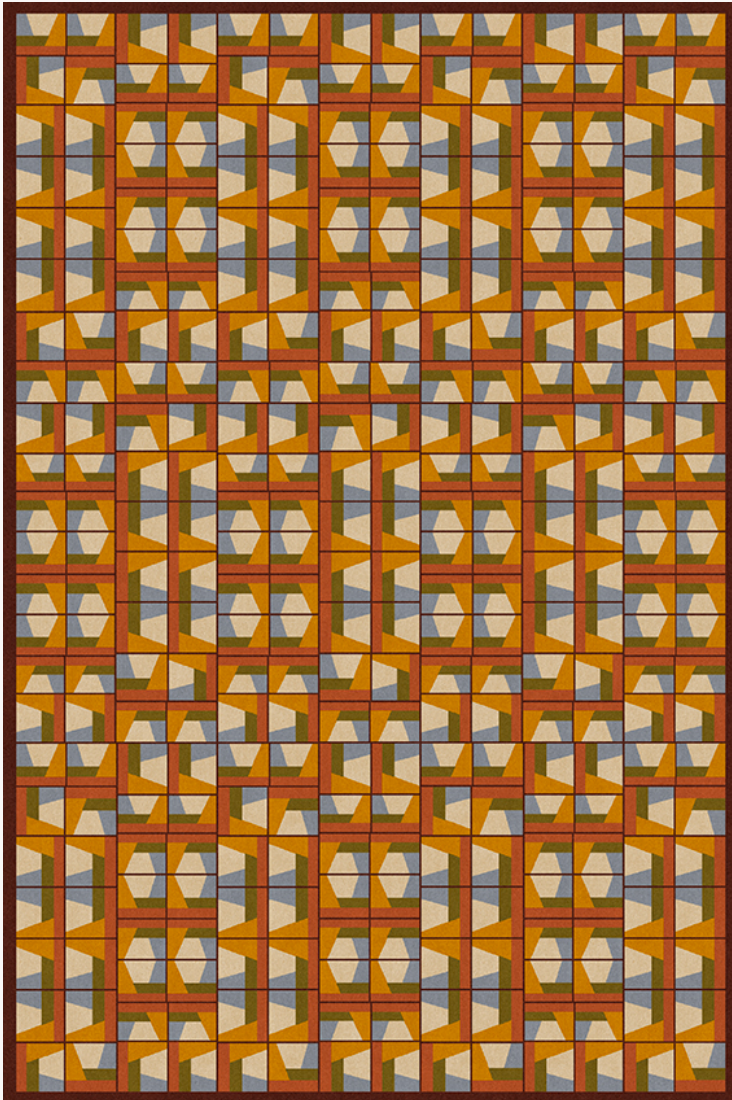

FT312001 CIRCUS

CIRCUS evokes a playful and joyful universe close to the constructivist movement in which geometric shapes interlock and complement each other. Hand-tufted in wool, a fine line of loops draws each tile and gives the subtle vibration necessary to this resolutely contemporary composition.

FT312001 - ORANGE

Pierre Frey

PERFORMANCE	TRAFIC INTENSE - NON FEU
FAMILY	Carpet Rug
TECHNIQUE	Hand-tuft
USE	Intensive traffic
COMPOSITION	100 % Wool 380Tex
DENSITY	88
PILE	Cut pile Loop pile
ASPECT	Mat
NUMBER OF COLORS	7
PILE HEIGHT	8.00 mm, 10.00 mm 0.31 inch, 0.39 inch
TOTAL HEIGHT	13.00 mm 0.51 inch
TOTAL WEIGHT	17.77 oz/ft ²
CERTIFICATIONS	Non testé
NOTES	100% handmade Heavy traffic 100% natural fiber
INFORMATION	Production tolerance +/- 3 to 5% Natural irregularities Natural peeling

2 Colors

FT312001
ORANGE

FT312002
BLEU
CERULÉEN