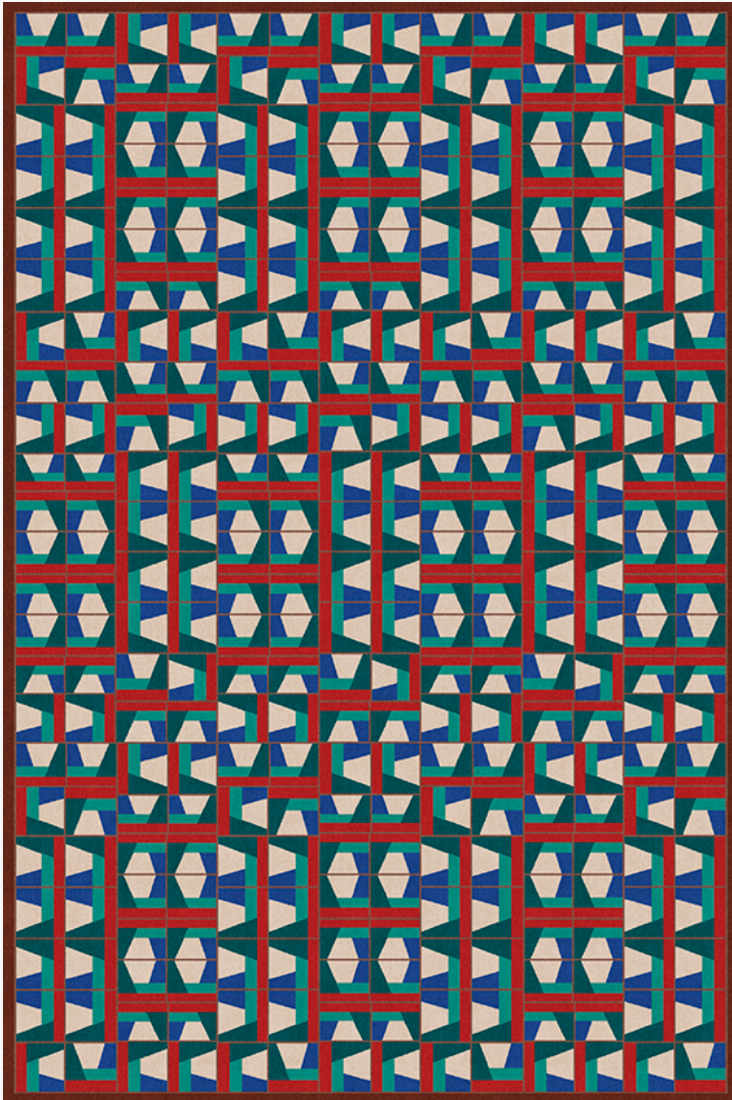

FT312002 CIRCUS

CIRCUS evokes a playful and joyful universe close to the constructivist movement in which geometric shapes interlock and complement each other. Hand-tufted in wool, a fine line of loops draws each tile and gives the subtle vibration necessary to this resolutely contemporary composition.

FT312002 - BLEU CERULÉEN

Pierre Frey

PERFORMANCE	TRAFIC INTENSE - NON FEU
FAMILY	Carpet Rug
TECHNIQUE	Hand-tuft
USE	Intensive traffic
COMPOSITION	100 % Wool 380Tex
DENSITY	88
PILE	Cut pile Loop pile
ASPECT	Mat
NUMBER OF COLORS	7
PILE HEIGHT	8.00 mm, 10.00 mm 0.31 inch, 0.39 inch
TOTAL HEIGHT	13.00 mm 0.51 inch
TOTAL WEIGHT	17.77 oz/ft ²
CERTIFICATIONS	Non testé
NOTES	100% handmade Heavy traffic 100% natural fiber
INFORMATION	Production tolerance +/- 3 to 5% Natural irregularities Natural peeling

2 Colors

FT312001
ORANGE

FT312002
BLEU
CERULÉEN