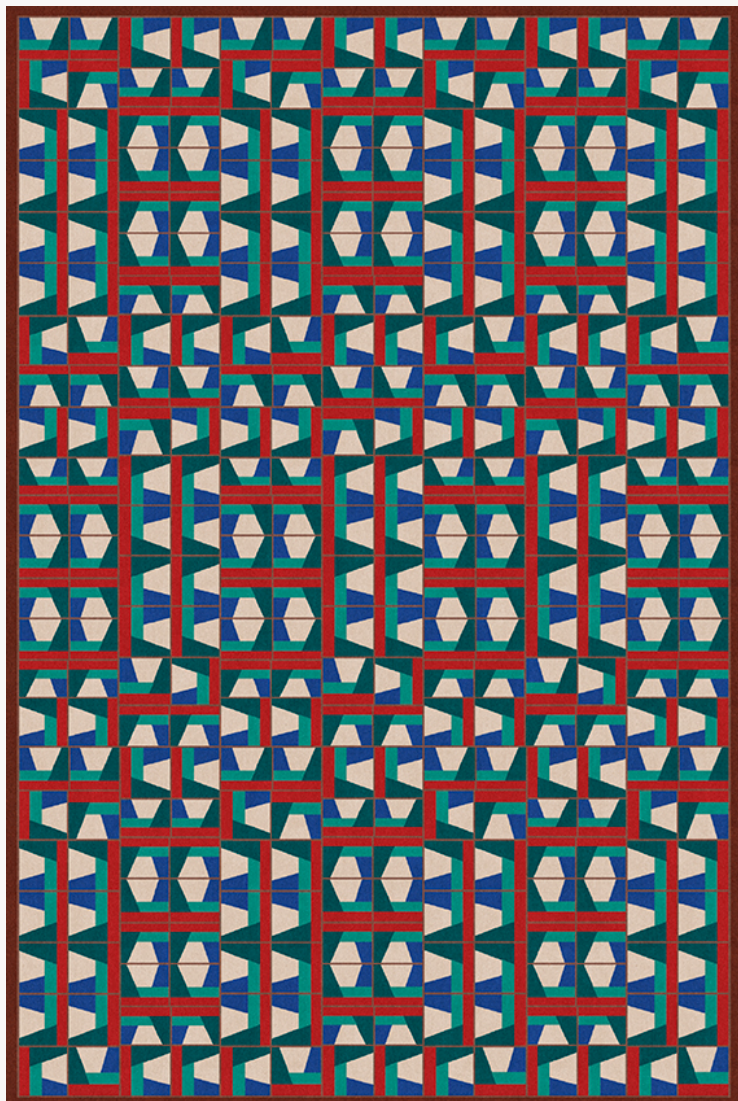

FT312002 CIRCUS

CIRCUS evokes a playful and joyful universe close to the constructivist movement in which geometric shapes interlock and complement each other. Hand-tufted in wool, a fine line of loops draws each tile and gives the subtle vibration necessary to this resolutely contemporary composition.

FT312002 - BLEU CERULÉEN

Pierre Frey

PERFORMANCE	TRAFIC INTENSE - NON FEU
FAMILY	Carpet Rug
TECHNIQUE	Hand-tuft
USE	Intensive traffic
COMPOSITION	100 % Wool 380Tex
DENSITY	88
PILE	Cut pile Loop pile
ASPECT	Mat
NUMBER OF COLORS	7
PILE HEIGHT	8.00 mm, 10.00 mm 0.31 inch, 0.39 inch
TOTAL HEIGHT	13.00 mm 0.51 inch
TOTAL WEIGHT	17.77 oz/ft ²
CERTIFICATIONS	Non testé
NOTES	100% handmade Heavy traffic 100% natural fiber
INFORMATION	Production tolerance +/- 3 to 5% Natural irregularities Natural peeling

2 Colors

FT312001
ORANGE

FT312002
BLEU
CERULÉEN