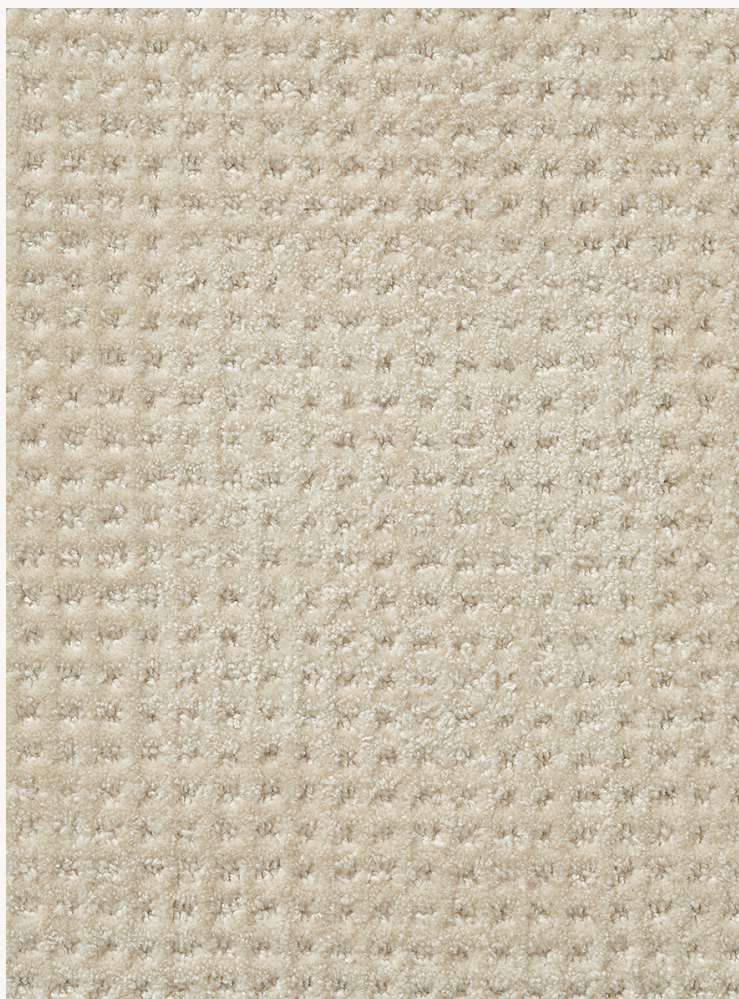

FT355001 ULURU

Shiny texture, in cut pile from our "Steele" yarn specially designed for high traffic areas and looped velvet of New Zealand wool.

FT355001 - Naturel

Pierre Frey

PERFORMANCE	TRAFIC INTENSE
FAMILY	Carpet Rug
TECHNIQUE	Pass-tuft
USE	Intensive traffic
COMPOSITION	40 % Wool 380Tex - 30 % Steele - 30 % Shiny Nylon
DENSITY	64 Oz
PILE	Loop pile Overtufted cut pile
ASPECT	Shiny - Textured
NUMBER OF COLORS	1
PILE HEIGHT	7.00 mm 0.28 inch
TOTAL HEIGHT	10.00 mm 0.39 inch
TOTAL WEIGHT	13.18 oz/ft ²
CERTIFICATIONS	Non testé
NOTES	Large width
INFORMATION	Production tolerance +/- 3 to 5% Natural irregularities Natural peeling

1 Colors

FT355001
Naturel