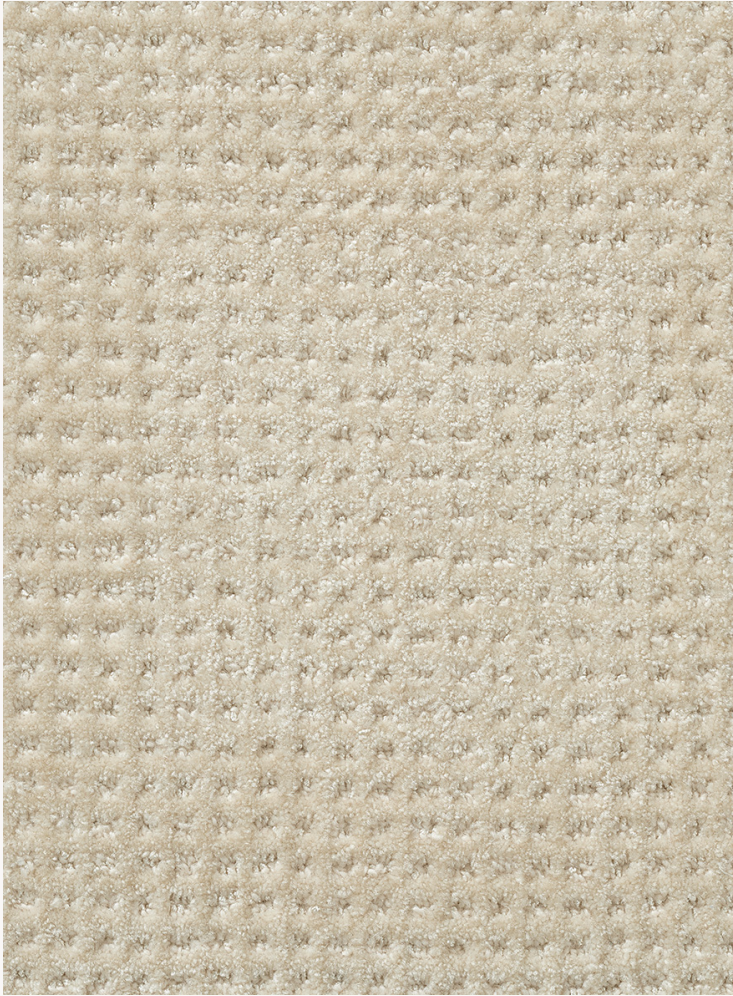

FT355001 ULURU

Shiny texture, in cut pile from our "Steele" yarn specially designed for high traffic areas and looped velvet of New Zealand wool.

FT355001 - Naturel

Pierre Frey

PERFORMANCE	TRAFIC INTENSE
FAMILY	Carpet Rug
TECHNIQUE	Pass-tuft
USE	Intensive traffic
COMPOSITION	40 % Wool 380Tex - 30 % Steele - 30 % Shiny Nylon
DENSITY	64 Oz
PILE	Loop pile Overtufted cut pile
ASPECT	Shiny - Textured
NUMBER OF COLORS	1
PILE HEIGHT	7.00 mm 0.28 inch
TOTAL HEIGHT	10.00 mm 0.39 inch
TOTAL WEIGHT	13.18 oz/ft ²
CERTIFICATIONS	Non testé
NOTES	Large width
INFORMATION	Production tolerance +/- 3 to 5% Natural irregularities Natural peeling

1 Colors

FT355001
Naturel