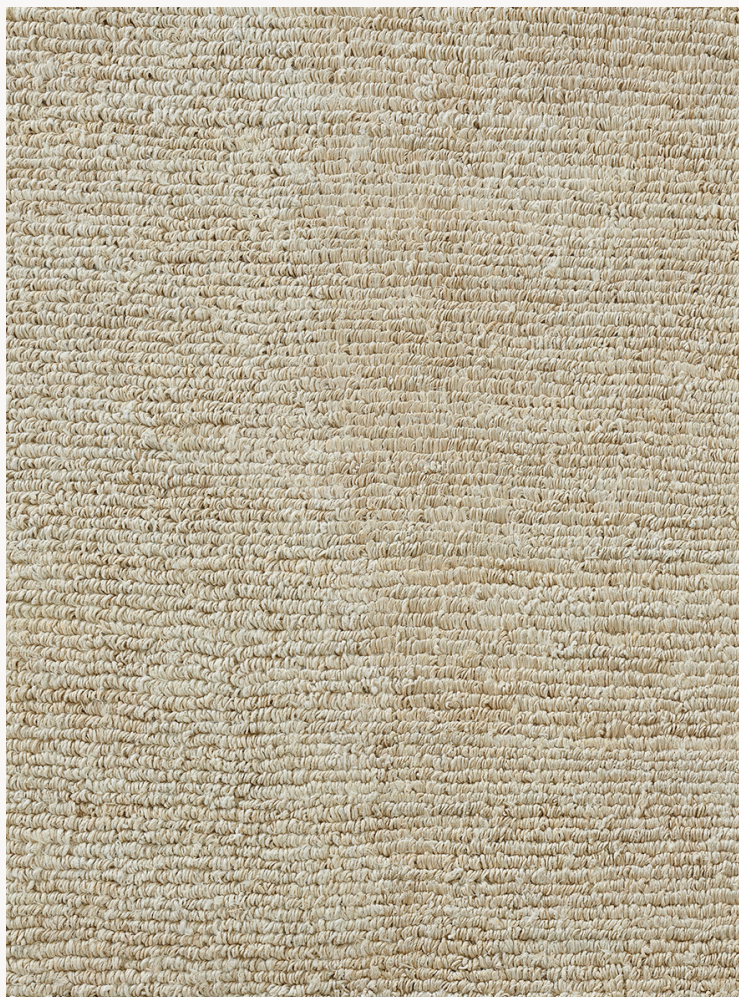

FT392001 SHILLA LOOP

Natural looking matte plain velvet with a linen loop pile made in our Nepalese handcrafted quality.

FT392001 - Naturel

Pierre Frey

FAMILY	Rug
TECHNIQUE	Nepalese hand-knot
USE	Light traffic
COMPOSITION	100 % Linen
DENSITY	60 knots/sq.ft
PILE	Loop pile
ASPECT	Mat
NUMBER OF COLORS	1
PILE HEIGHT	9.00 mm 0.35 inch
TOTAL HEIGHT	10.00 mm 0.39 inch
TOTAL WEIGHT	9.18 oz/ft ²
CERTIFICATIONS	Non testé
NOTES	100% handmade Craft manufacturing 100% natural fiber
INFORMATION	Production tolerance +/- 3 to 5% Natural irregularities Natural peeling

1 Colors

FT392001
Naturel