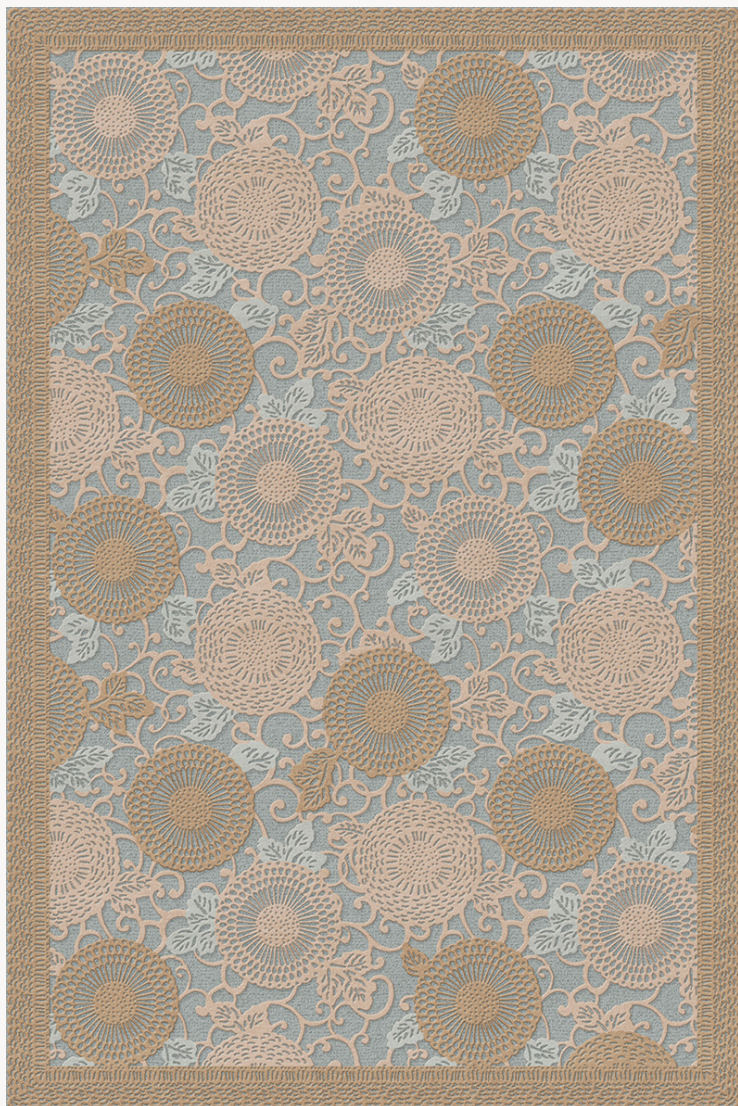

FT414001 TOURNELLE

Inspired by Far Eastern motifs, TOURNELLE invites you to travel.

FT414001 - Jade

Pierre Frey

PERFORMANCE	NON FEU
FAMILY	Rug
TECHNIQUE	Hand-tuft
USE	Moderate traffic
COMPOSITION	100 % Wool 380Tex
DENSITY	88 Oz/y2
PILE	Cut pile Loop pile
ASPECT	Textured
NUMBER OF COLORS	4
PILE HEIGHT	8.00 mm, 10.00 mm 0.31 inch, 0.39 inch
TOTAL HEIGHT	13.00 mm 0.51 inch
TOTAL WEIGHT	17.77 oz/ft ²
CERTIFICATIONS	Non testé
NOTES	100% handmade 100% natural fiber
INFORMATION	Production tolerance +/- 3 to 5% Natural irregularities Natural peeling

1 Colors

FT414001
Jade