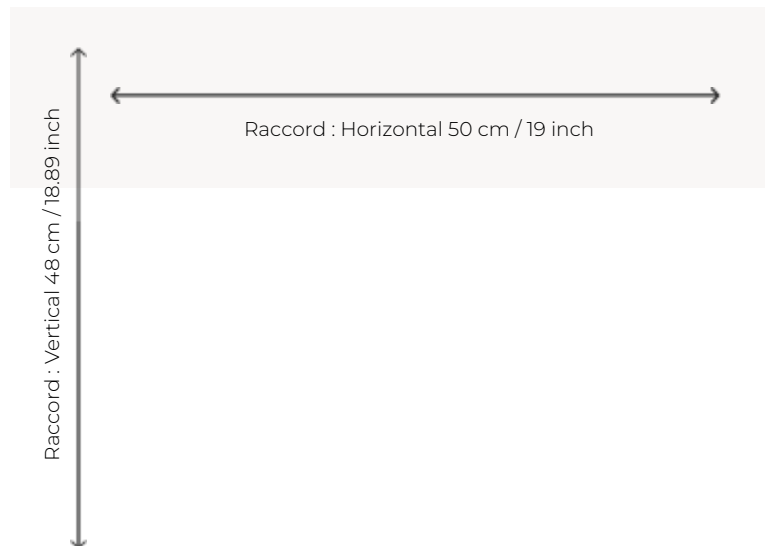

# FT416001\_AX\_FT FUJIN AXMINSTER

Original, modern and heavy traffic carpet with a large geometric pattern woven in Axminster.

## Pierre Frey

<b>PERFORMANCE</b>	TRAFIC INTENSE - NON FEU
<b>FAMILY</b>	Carpet
<b>TECHNIQUE</b>	Fast-Track woven Axminster
<b>USE</b>	Intensive traffic
<b>COMPOSITION</b>	80 % Wool - 20 % Polyamide
<b>DENSITY</b>	7x10
<b>PILE</b>	Cut pile
<b>ASPECT</b>	Mat
<b>REPEAT</b>	H: 50 cm - 19,00 inch V: 48 cm - 18,89 inch Straight repeat
<b>NUMBER OF COLORS</b>	5
<b>PILE HEIGHT</b>	7.40 mm 0.29 inch
<b>TOTAL HEIGHT</b>	10.10 mm 0.39 inch
<b>TOTAL WEIGHT</b>	7.18 oz/ft <sup>2</sup>
<b>CERTIFICATIONS</b>	Passé
<b>NOTES</b>	Fire retardant Heavy traffic Large width
<b>INFORMATION</b>	Production tolerance +/- 3 to 5% Natural peeling