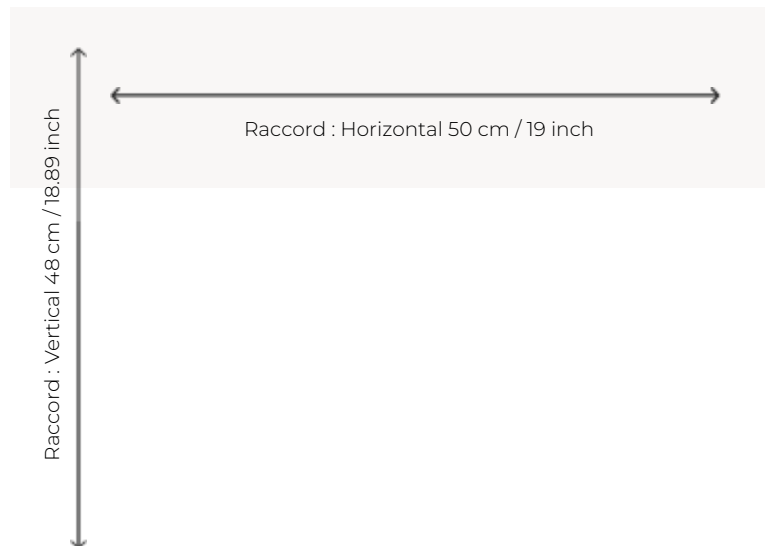

FT416_AX_FT_001 FUJIN AXMINSTER

Original, modern and heavy traffic carpet with a large geometric pattern woven in Axminster.

FT416_AX_FT_001 - JAUNE

Pierre Frey

PERFORMANCE	TRAFIC INTENSE - NON FEU
FAMILY	Carpet
TECHNIQUE	Fast-Track woven Axminster
USE	Intensive traffic
COMPOSITION	80 % Wool - 20 % Polyamide
DENSITY	7x10
PILE	Cut pile
ASPECT	Mat
REPEAT	H: 50 cm - 19,00 inch V: 48 cm - 18,89 inch Straight repeat
NUMBER OF COLORS	5
PILE HEIGHT	7.40 mm 0.29 inch
TOTAL HEIGHT	10.10 mm 0.39 inch
TOTAL WEIGHT	7.18 oz/ft ²
CERTIFICATIONS	Passé
NOTES	Fire retardant Heavy traffic Large width
INFORMATION	Production tolerance +/- 3 to 5% Natural peeling

3 Colors

FT416_AX_FT_0
01
JAUNE

FT416001
JAUNE

FT416001_AX_F
T
JAUNE