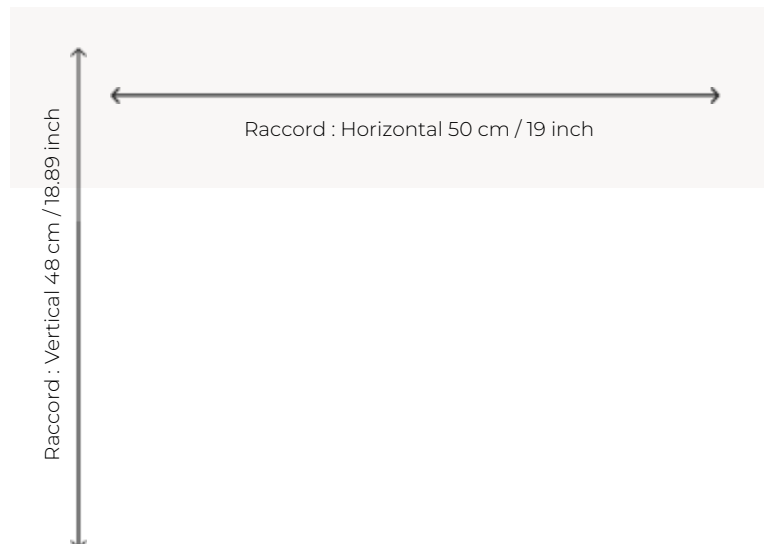

FT416_AX_FT_001 FUJIN AXMINSTER

Original, modern and heavy traffic carpet with a large geometric pattern woven in Axminster.

FT416_AX_FT_001 - JAUNE

Pierre Frey

PERFORMANCE	TRAFIC INTENSE - NON FEU
FAMILY	Carpet
TECHNIQUE	Fast-Track woven Axminster
USE	Intensive traffic
COMPOSITION	80 % Wool - 20 % Polyamide
DENSITY	7x10
PILE	Cut pile
ASPECT	Mat
REPEAT	H: 50 cm - 19,00 inch V: 48 cm - 18,89 inch Straight repeat
NUMBER OF COLORS	5
PILE HEIGHT	7.40 mm 0.29 inch
TOTAL HEIGHT	10.10 mm 0.39 inch
TOTAL WEIGHT	7.18 oz/ft ²
CERTIFICATIONS	Passé
NOTES	Fire retardant Heavy traffic Large width
INFORMATION	Production tolerance +/- 3 to 5% Natural peeling

3 Colors

FT416_AX_FT_0
01
JAUNE

FT416001
JAUNE

FT416001_AX_F
T
JAUNE