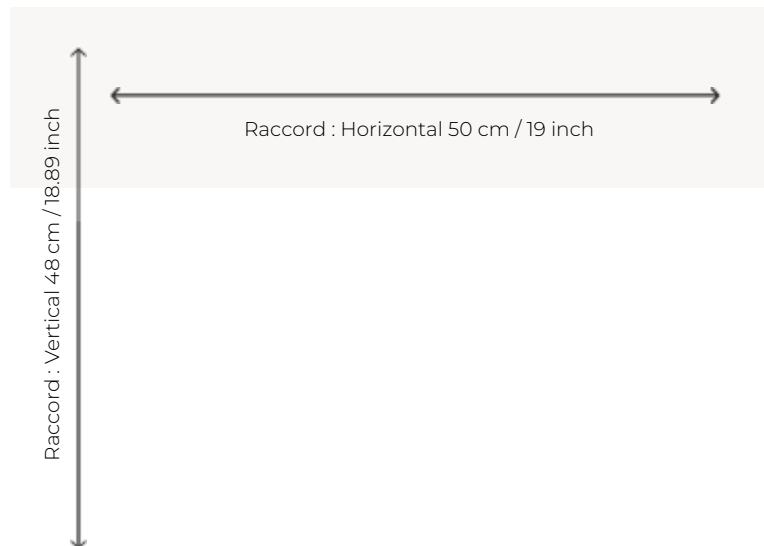

# FT416\_AX\_FT\_001 FUJIN AXMINSTER

Original, modern and heavy traffic carpet with a large geometric pattern woven in Axminster.

## Pierre Frey

<b>PERFORMANCE</b>	TRAFIC INTENSE - NON FEU
<b>FAMILY</b>	Carpet
<b>TECHNIQUE</b>	Fast-Track woven Axminster
<b>USE</b>	Intensive traffic
<b>COMPOSITION</b>	80 % Wool - 20 % Polyamide
<b>DENSITY</b>	7x10
<b>PILE</b>	Cut pile
<b>ASPECT</b>	Mat
<b>REPEAT</b>	H: 50 cm - 19,00 inch V: 48 cm - 18,89 inch Straight repeat
<b>NUMBER OF COLORS</b>	5
<b>PILE HEIGHT</b>	7.40 mm 0.29 inch
<b>TOTAL HEIGHT</b>	10.10 mm 0.39 inch
<b>TOTAL WEIGHT</b>	7.18 oz/ft <sup>2</sup>
<b>CERTIFICATIONS</b>	Passé
<b>NOTES</b>	Fire retardant Heavy traffic Large width
<b>INFORMATION</b>	Production tolerance +/- 3 to 5% Natural peeling