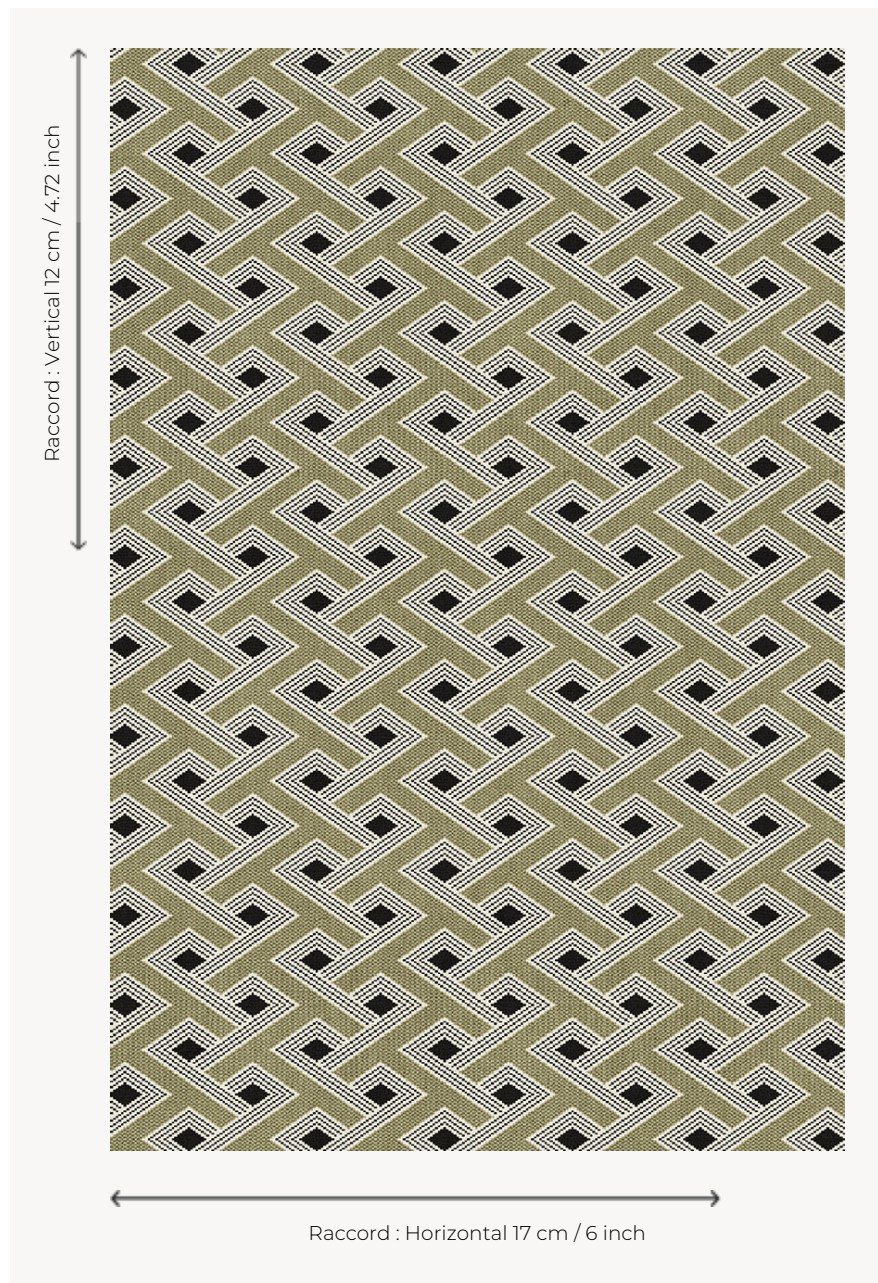

## FT417002 DAO XL

DAO XL is the larger scale alternative to our DAO pattern. A charming Axminster carpet that will bring a distinctly modern character to any room.

### FT417002 - Vert

### Pierre Frey

<b>PERFORMANCE</b>	TRAFIC INTENSE - NON FEU
<b>FAMILY</b>	Carpet
<b>TECHNIQUE</b>	Fast-Track woven Axminster
<b>USE</b>	Intensive traffic
<b>COMPOSITION</b>	80 % Wool - 20 % Polyamide
<b>DENSITY</b>	7x10
<b>PILE</b>	Cut pile
<b>ASPECT</b>	Mat
<b>REPEAT</b>	H: 17 cm - 6,00 inch V: 12 cm - 4,72 inch Straight repeat
<b>NUMBER OF COLORS</b>	4
<b>PILE HEIGHT</b>	7.40 mm 0.29 inch
<b>TOTAL HEIGHT</b>	10.10 mm 0.39 inch
<b>TOTAL WEIGHT</b>	7.18 oz/ft <sup>2</sup>
<b>CERTIFICATIONS</b>	Passé
<b>NOTES</b>	Fire retardant Heavy traffic Large width
<b>INFORMATION</b>	Production tolerance +/- 3 to 5% Natural peeling

## 2 Colors

FT417002  
Vert

FT417003  
Taupe