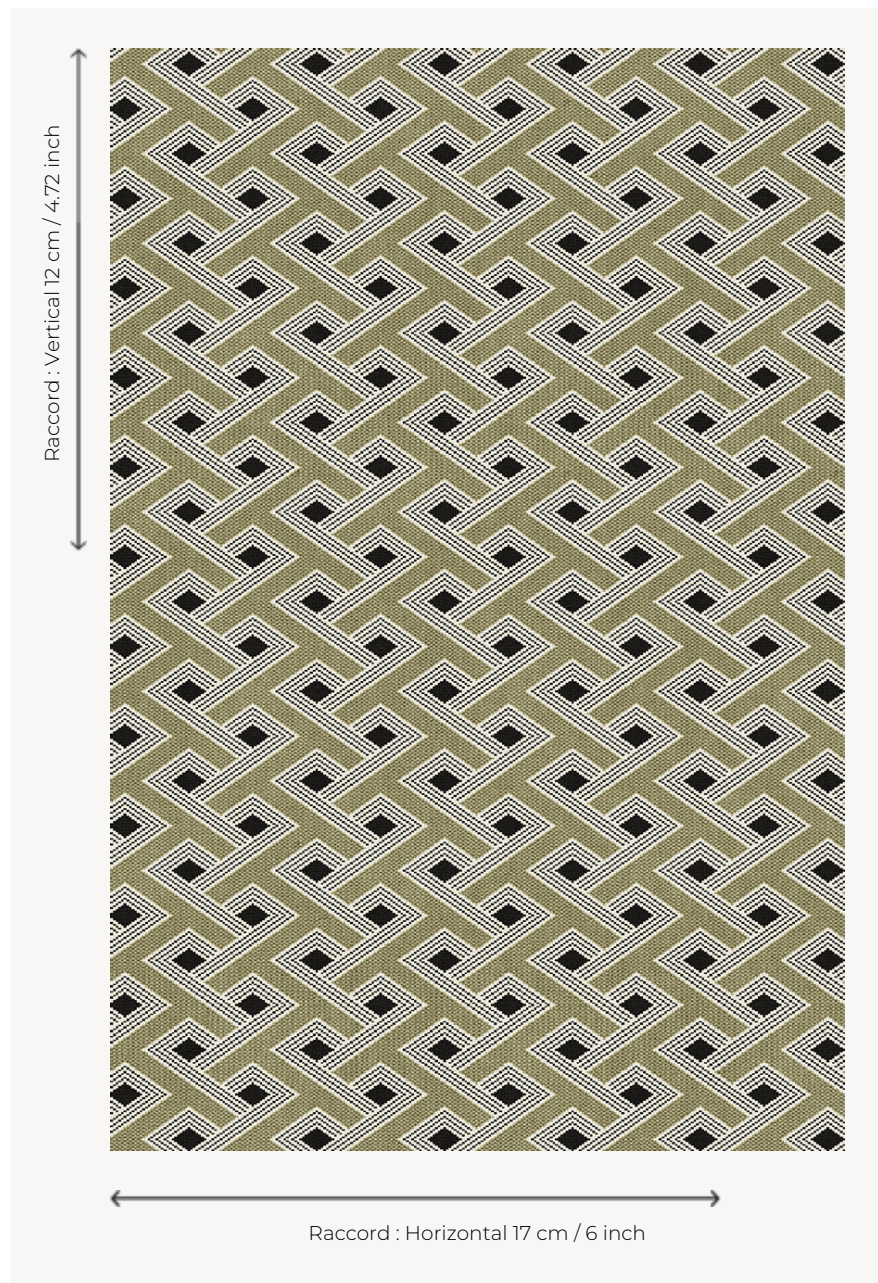

FT417002 DAO XL

DAO XL is the larger scale alternative to our DAO pattern. A charming Axminster carpet that will bring a distinctly modern character to any room.

FT417002 - Vert

Pierre Frey

PERFORMANCE	TRAFIC INTENSE - NON FEU
FAMILY	Carpet
TECHNIQUE	Fast-Track woven Axminster
USE	Intensive traffic
COMPOSITION	80 % Wool - 20 % Polyamide
DENSITY	7x10
PILE	Cut pile
ASPECT	Mat
REPEAT	H: 17 cm - 6,00 inch V: 12 cm - 4,72 inch Straight repeat
NUMBER OF COLORS	4
PILE HEIGHT	7.40 mm 0.29 inch
TOTAL HEIGHT	10.10 mm 0.39 inch
TOTAL WEIGHT	7.18 oz/ft ²
CERTIFICATIONS	Passé
NOTES	Fire retardant Heavy traffic Large width
INFORMATION	Production tolerance +/- 3 to 5% Natural peeling

2 Colors

FT417002

Vert

FT417003

Taupe