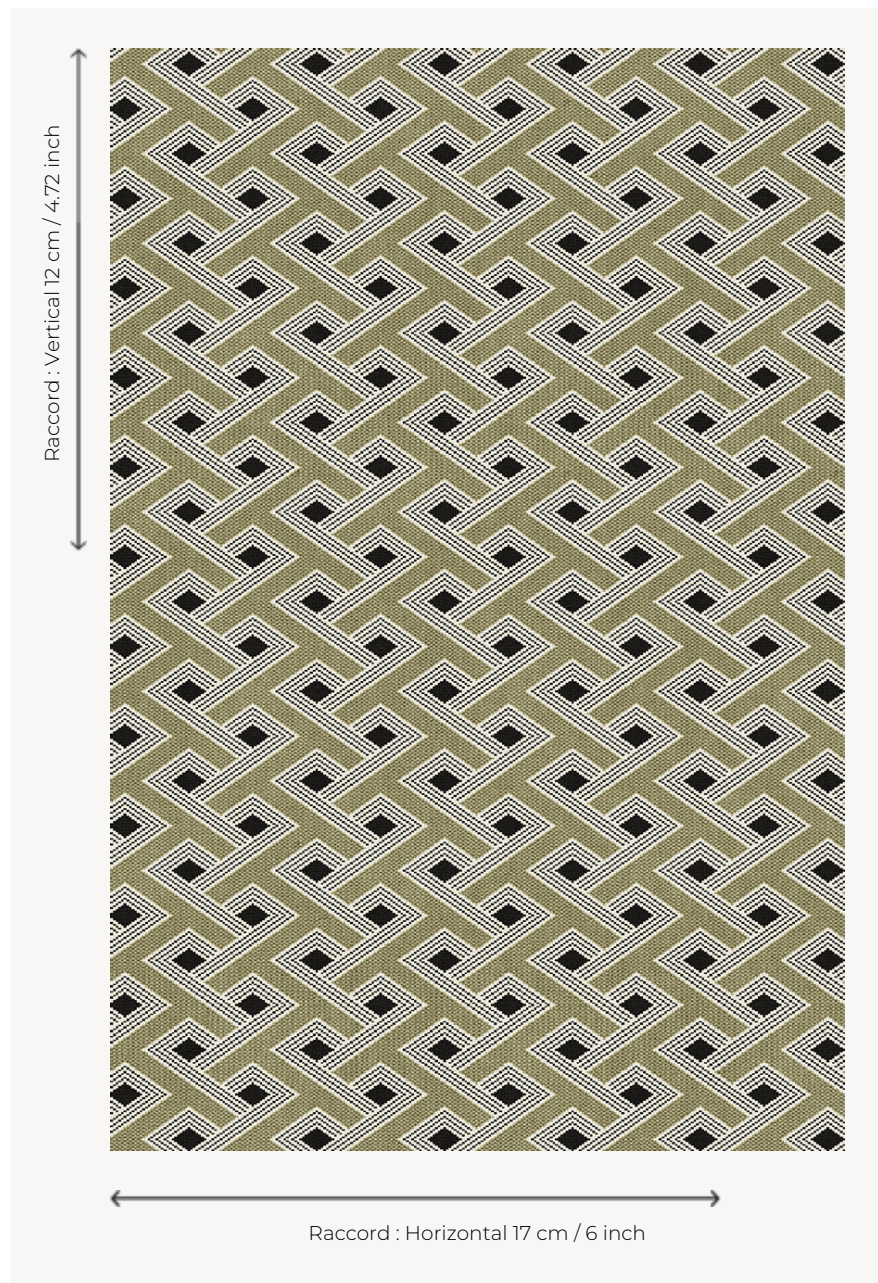

FT417002 DAO XL

DAO XL is the larger scale alternative to our DAO pattern. A charming Axminster carpet that will bring a distinctly modern character to any room.

FT417002 - Vert

Pierre Frey

PERFORMANCE	TRAFIC INTENSE - NON FEU
FAMILY	Carpet
TECHNIQUE	Fast-Track woven Axminster
USE	Intensive traffic
COMPOSITION	80 % Wool - 20 % Polyamide
DENSITY	7x10
PILE	Cut pile
ASPECT	Mat
REPEAT	H: 17 cm - 6,00 inch V: 12 cm - 4,72 inch Straight repeat
NUMBER OF COLORS	4
PILE HEIGHT	7.40 mm 0.29 inch
TOTAL HEIGHT	10.10 mm 0.39 inch
TOTAL WEIGHT	7.18 oz/ft ²
CERTIFICATIONS	Passé
NOTES	Fire retardant Heavy traffic Large width
INFORMATION	Production tolerance +/- 3 to 5% Natural peeling

2 Colors

FT417002
Vert

FT417003
Taupe