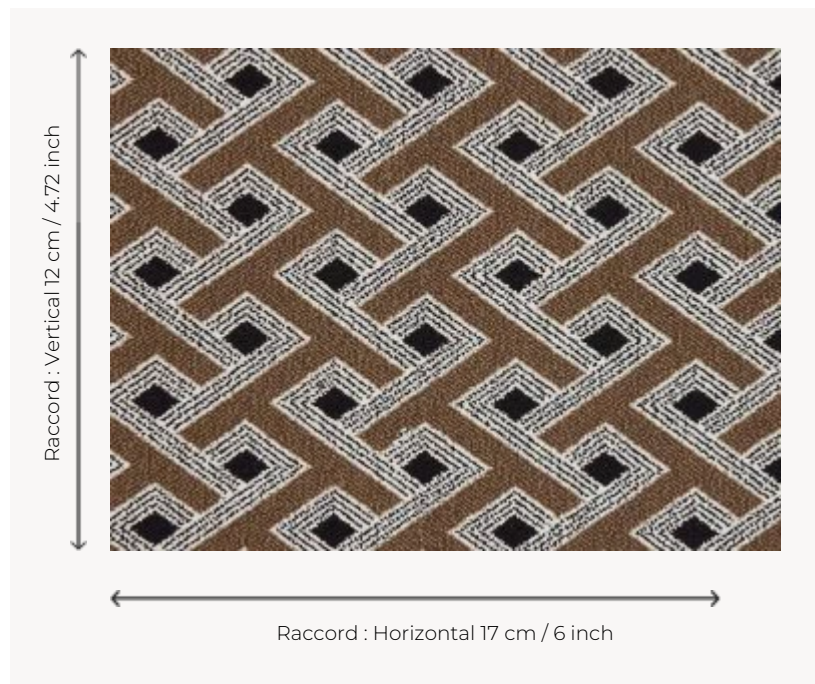

FT417003 DAO XL

DAO XL is the larger scale alternative to our DAO pattern. A charming Axminster carpet that will bring a distinctly modern character to any room.

FT417003 - Taupe

Pierre Frey

PERFORMANCE	TRAFIC INTENSE - NON FEU
FAMILY	Carpet
TECHNIQUE	Fast-Track woven Axminster
USE	Intensive traffic
COMPOSITION	80 % Wool - 20 % Polyamide
DENSITY	7x10
PILE	Cut pile
ASPECT	Mat
REPEAT	H: 17 cm - 6,00 inch V: 12 cm - 4,72 inch Straight repeat
NUMBER OF COLORS	4
PILE HEIGHT	7.40 mm 0.29 inch
TOTAL HEIGHT	10.10 mm 0.39 inch
TOTAL WEIGHT	7.18 oz/ft ²
CERTIFICATIONS	Passé
NOTES	Fire retardant Heavy traffic Large width
INFORMATION	Production tolerance +/- 3 to 5% Natural peeling

2 Colors

FT417002
Vert

FT417003
Taupe