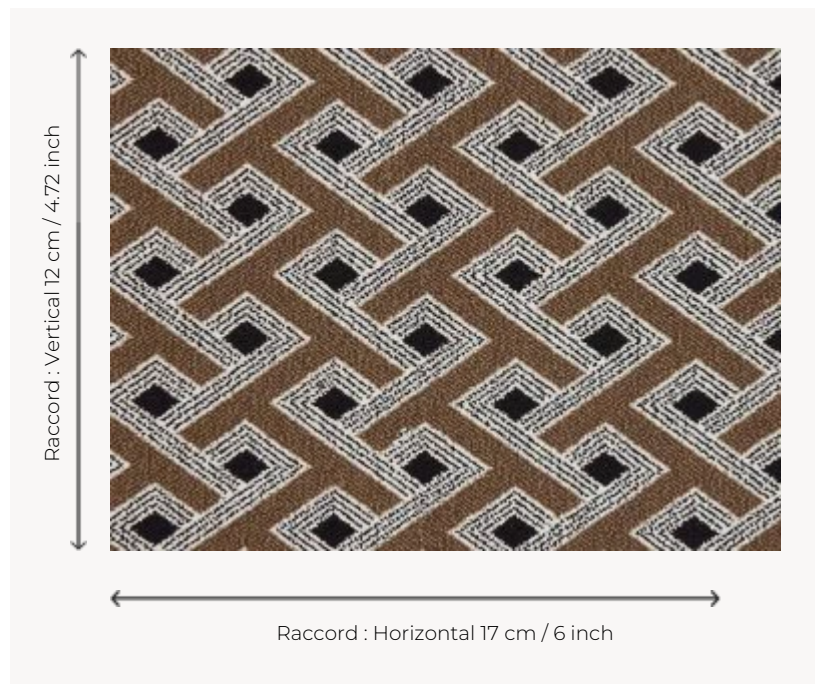

## FT417003 DAO XL

DAO XL is the larger scale alternative to our DAO pattern. A charming Axminster carpet that will bring a distinctly modern character to any room.

### FT417003 - Taupe

### Pierre Frey

<b>PERFORMANCE</b>	TRAFIC INTENSE - NON FEU
<b>FAMILY</b>	Carpet
<b>TECHNIQUE</b>	Fast-Track woven Axminster
<b>USE</b>	Intensive traffic
<b>COMPOSITION</b>	80 % Wool - 20 % Polyamide
<b>DENSITY</b>	7x10
<b>PILE</b>	Cut pile
<b>ASPECT</b>	Mat
<b>REPEAT</b>	H: 17 cm - 6,00 inch V: 12 cm - 4,72 inch Straight repeat
<b>NUMBER OF COLORS</b>	4
<b>PILE HEIGHT</b>	7.40 mm 0.29 inch
<b>TOTAL HEIGHT</b>	10.10 mm 0.39 inch
<b>TOTAL WEIGHT</b>	7.18 oz/ft <sup>2</sup>
<b>CERTIFICATIONS</b>	Passé
<b>NOTES</b>	Fire retardant Heavy traffic Large width
<b>INFORMATION</b>	Production tolerance +/- 3 to 5% Natural peeling