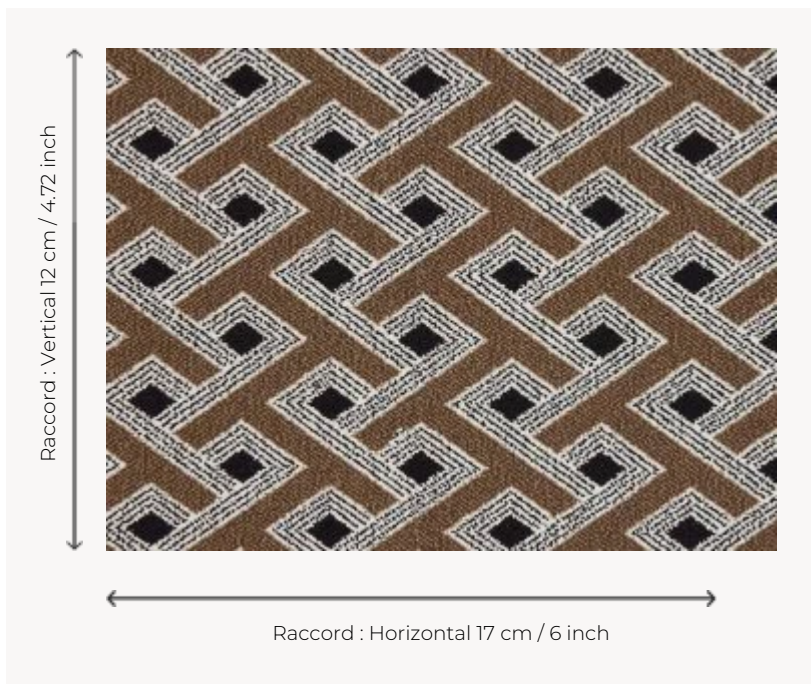

FT417003 DAO XL

DAO XL is the larger scale alternative to our DAO pattern. A charming Axminster carpet that will bring a distinctly modern character to any room.

FT417003 - Taupe

Pierre Frey

PERFORMANCE	TRAFIC INTENSE - NON FEU
FAMILY	Carpet
TECHNIQUE	Fast-Track woven Axminster
USE	Intensive traffic
COMPOSITION	80 % Wool - 20 % Polyamide
DENSITY	7x10
PILE	Cut pile
ASPECT	Mat
REPEAT	H: 17 cm - 6,00 inch V: 12 cm - 4,72 inch Straight repeat
NUMBER OF COLORS	4
PILE HEIGHT	7.40 mm 0.29 inch
TOTAL HEIGHT	10.10 mm 0.39 inch
TOTAL WEIGHT	7.18 oz/ft ²
CERTIFICATIONS	Passé
NOTES	Fire retardant Heavy traffic Large width
INFORMATION	Production tolerance +/- 3 to 5% Natural peeling

2 Colors

FT417002

Vert

FT417003

Taupe