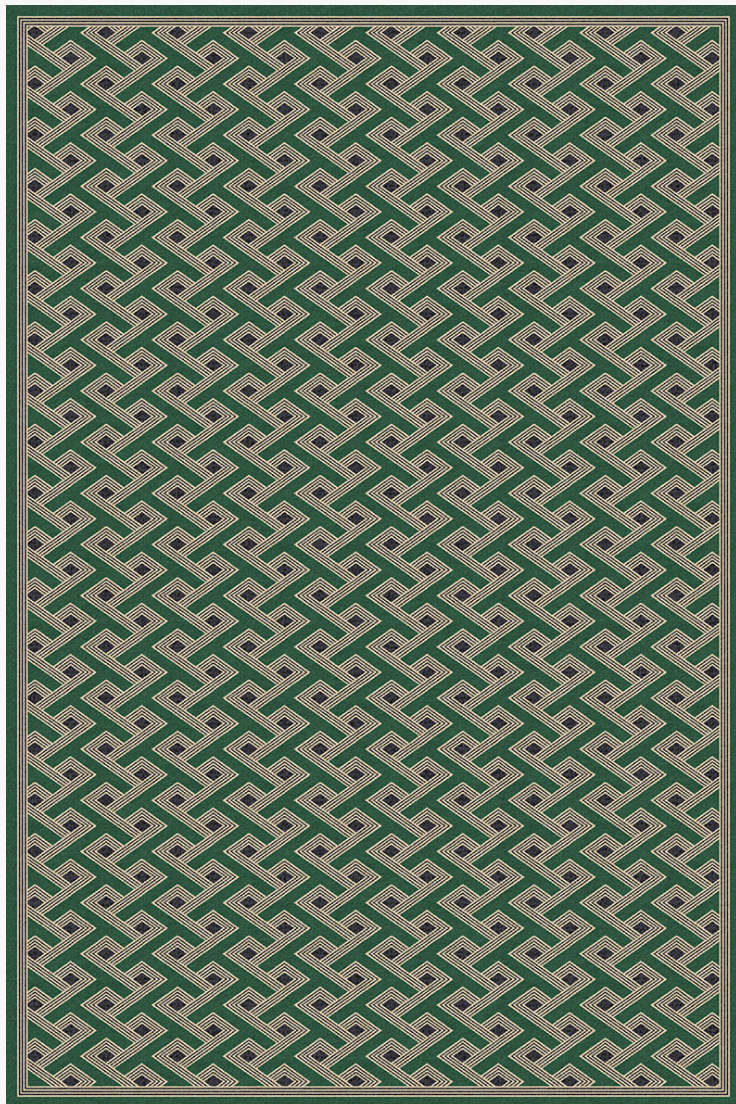

FT418001 DAO TUFT

A hand-tufted adaptation of our DAO carpet pattern, with a subtle play of cut and loop pile texture.

FT418001 - Vert

Pierre Frey

PERFORMANCE	NON FEU
FAMILY	Rug
TECHNIQUE	Hand-tuft
USE	Moderate traffic
COMPOSITION	100 % Wool 380Tex
DENSITY	88
PILE	Cut pile Loop pile
ASPECT	Mat
NUMBER OF COLORS	3
PILE HEIGHT	10.00 mm 0.39 inch
TOTAL HEIGHT	13.00 mm 0.51 inch
TOTAL WEIGHT	17.77 oz/ft ²
CERTIFICATIONS	Non testé
NOTES	100% handmade 100% natural fiber
INFORMATION	Production tolerance +/- 3 to 5% Natural irregularities Natural peeling

1 Colors

FT418001
Vert