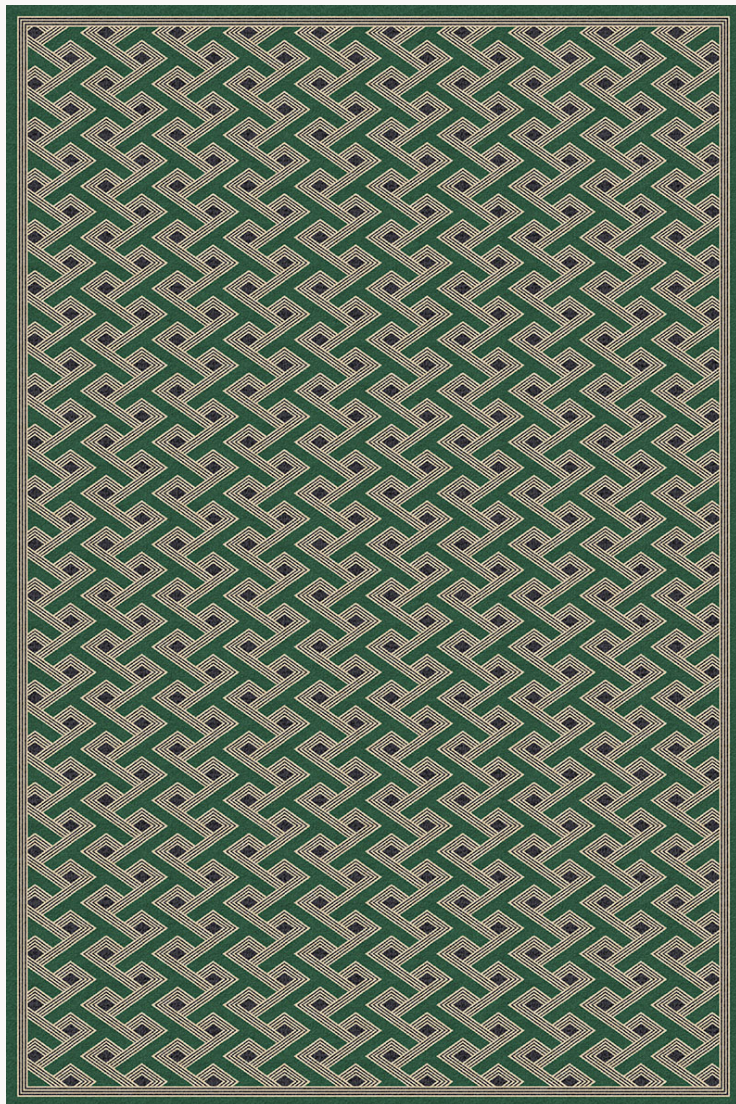

FT418001 DAO TUFT

A hand-tufted adaptation of our DAO carpet pattern, with a subtle play of cut and loop pile texture.

FT418001 - Vert

Pierre Frey

FAMILY	Rug
TECHNIQUE	Hand-tuft
USE	Moderate traffic
COMPOSITION	100 % Wool 380Tex
DENSITY	88
PILE	Cut pile Loop pile
ASPECT	Mat
NUMBER OF COLORS	3
PILE HEIGHT	10.00 mm 0.39 inch
TOTAL HEIGHT	13.00 mm 0.51 inch
TOTAL WEIGHT	17.77 oz/ft ²
CERTIFICATIONS	Non testé
NOTES	100% handmade 100% natural fiber
INFORMATION	Production tolerance +/- 3 to 5% Natural irregularities Natural peeling

1 Colors

FT418001
Vert