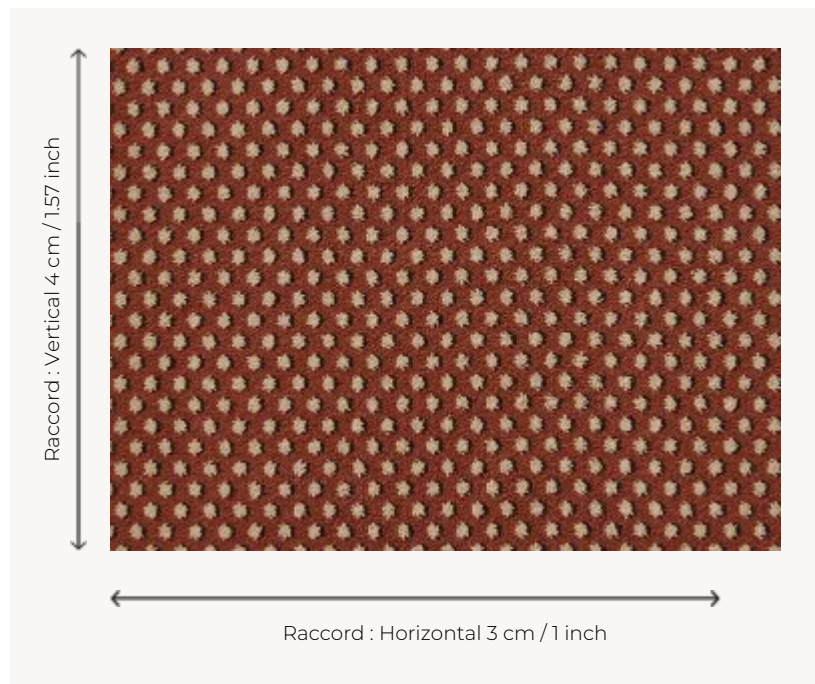

## FT419002 CABOCHONS SMALL

A small contemporary semi-plain with a minimalist 20's pattern, CABOCHONS SMALL is a Axminster woven carpet.

### FT419002 - Rouge

### Pierre Frey

**PERFORMANCE** TRAFIC INTENSE - NON FEU

**FAMILY** Carpet

**TECHNIQUE** Fast-Track woven Axminster

**USE** Intensive traffic

**COMPOSITION** 80 % Wool - 20 % Polyamide

**DENSITY** 7x10

**PILE** Cut pile

**ASPECT** Mat

**REPEAT** H: 3 cm - 1,00 inch  
V: 4 cm - 1,57 inch  
Straight repeat

**NUMBER OF COLORS** 3

**PILE HEIGHT** 7.40 mm  
0.29 inch

**TOTAL HEIGHT** 10.10 mm  
0.39 inch

**TOTAL WEIGHT** 7.18 oz/ft<sup>2</sup>