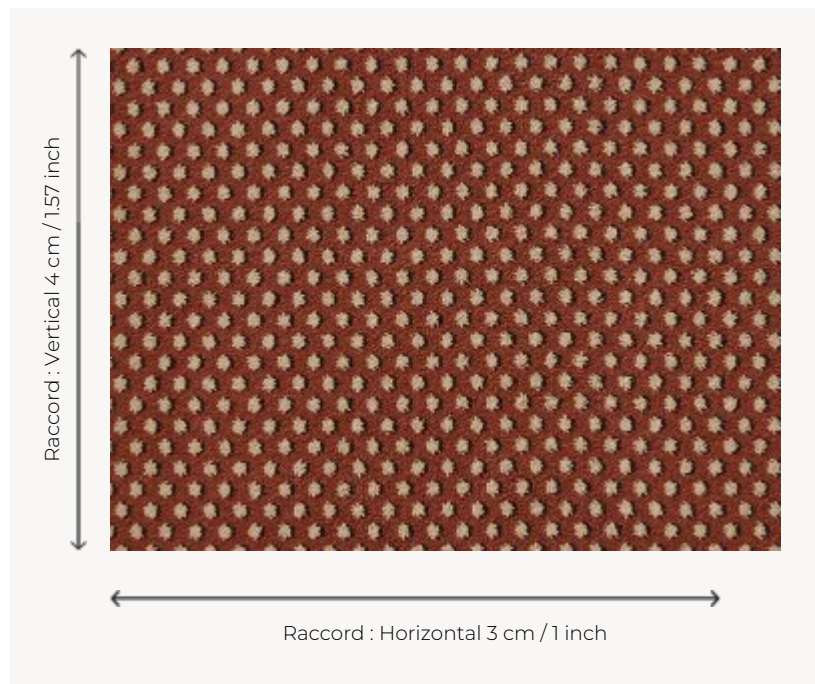

FT419002 CABOCHONS SMALL

A small contemporary semi-plain with a minimalist 20's pattern, CABOCHONS SMALL is a Axminster woven carpet.

FT419002 - Rouge

Pierre Frey

PERFORMANCE	TRAFIC INTENSE - NON FEU
FAMILY	Carpet
TECHNIQUE	Fast-Track woven Axminster
USE	Intensive traffic
COMPOSITION	80 % Wool - 20 % Polyamide
DENSITY	7x10
PILE	Cut pile
ASPECT	Mat
REPEAT	H: 3 cm - 1,00 inch V: 4 cm - 1,57 inch Straight repeat
NUMBER OF COLORS	3
PILE HEIGHT	7.40 mm 0.29 inch
TOTAL HEIGHT	10.10 mm 0.39 inch
TOTAL WEIGHT	7.18 oz/ft ²
CERTIFICATIONS	Passé
NOTES	Fire retardant Heavy traffic Large width
INFORMATION	Production tolerance +/- 3 to 5% Natural peeling

2 Colors

FT419001
Vert

FT419002
Rouge