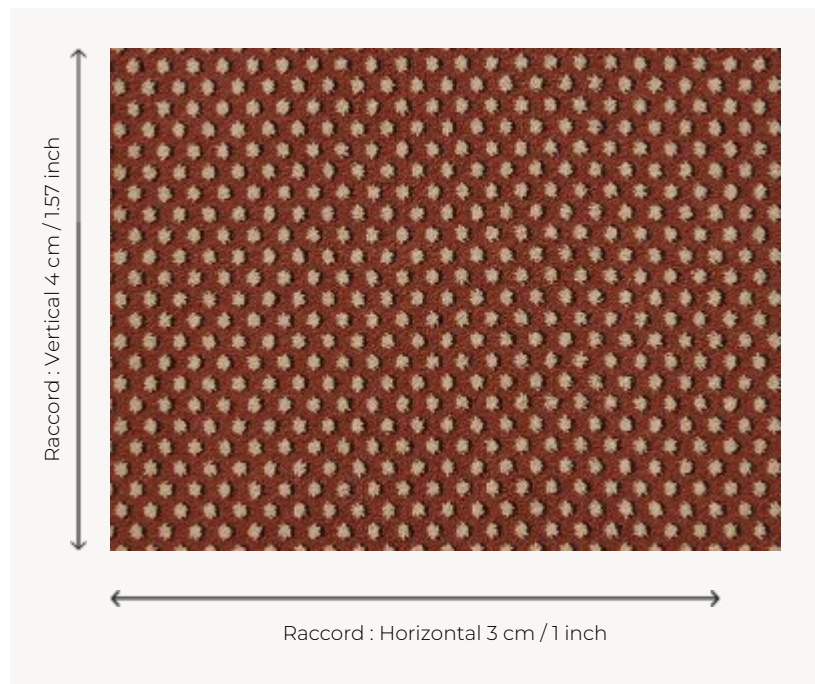

FT419002 CABOCHONS SMALL

A small contemporary semi-plain with a minimalist 20's pattern, CABOCHONS SMALL is a Axminster woven carpet.

FT419002 - Rouge

Pierre Frey

| | |
|-------------------------|---|
| PERFORMANCE | TRAFIC INTENSE - NON FEU |
| FAMILY | Carpet |
| TECHNIQUE | Fast-Track woven Axminster |
| USE | Intensive traffic |
| COMPOSITION | 80 % Wool - 20 % Polyamide |
| DENSITY | 7x10 |
| PILE | Cut pile |
| ASPECT | Mat |
| REPEAT | H: 3 cm - 1,00 inch V: 4 cm - 1,57 inch Straight repeat |
| NUMBER OF COLORS | 3 |
| PILE HEIGHT | 7.40 mm 0.29 inch |
| TOTAL HEIGHT | 10.10 mm 0.39 inch |
| TOTAL WEIGHT | 7.18 oz/ft ² |
| CERTIFICATIONS | Passé |
| NOTES | Fire retardant Heavy traffic Large width |
| INFORMATION | Production tolerance +/- 3 to 5% Natural peeling |

2 Colors

FT419001
Vert

FT419002
Rouge