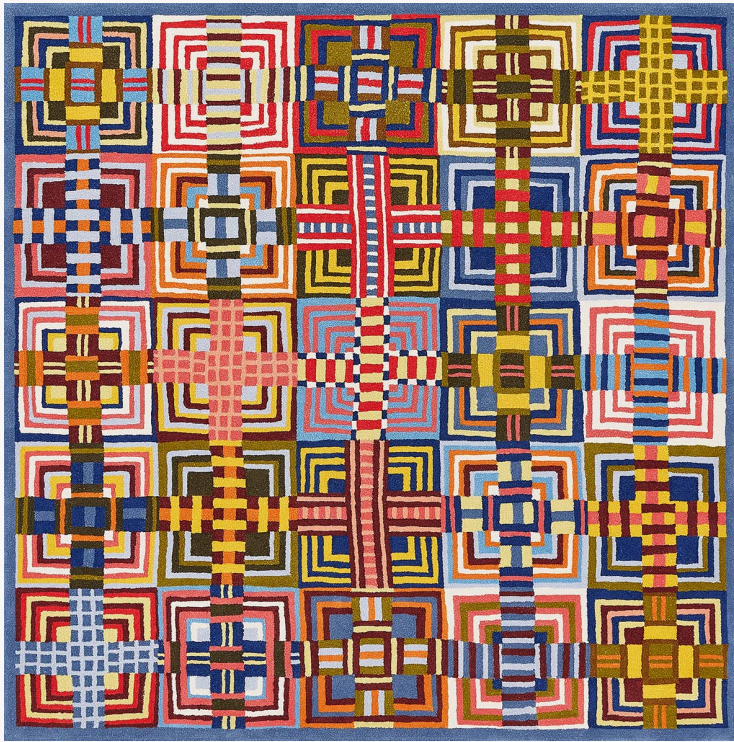

FT445001 MARIA

Reproduction of the magnificent hand embroidery interpreting the work of artist Maria Shell. From Alaska, her quilt work is an ode to craft and color.

FT445001 - MULTICOLORE

Pierre Frey

PERFORMANCE	TRAFIC INTENSE
FAMILY	Rug
ARTIST	Maria Shell
TECHNIQUE	Hand-tuft
USE	Intensive traffic
COMPOSITION	100 % Wool 380Tex
DENSITY	72 Oz/y2
PILE	Cut pile
ASPECT	Mat
NUMBER OF COLORS	15
PILE HEIGHT	10.00 mm 0.39 inch
TOTAL HEIGHT	13.00 mm 0.51 inch
TOTAL WEIGHT	16.47 oz/ft ²
NOTES	100% handmade 100% natural fiber
INFORMATION	Production tolerance +/- 3 to 5% Natural irregularities Natural peeling

1 Colors

FT445001
MULTICOLOR
E