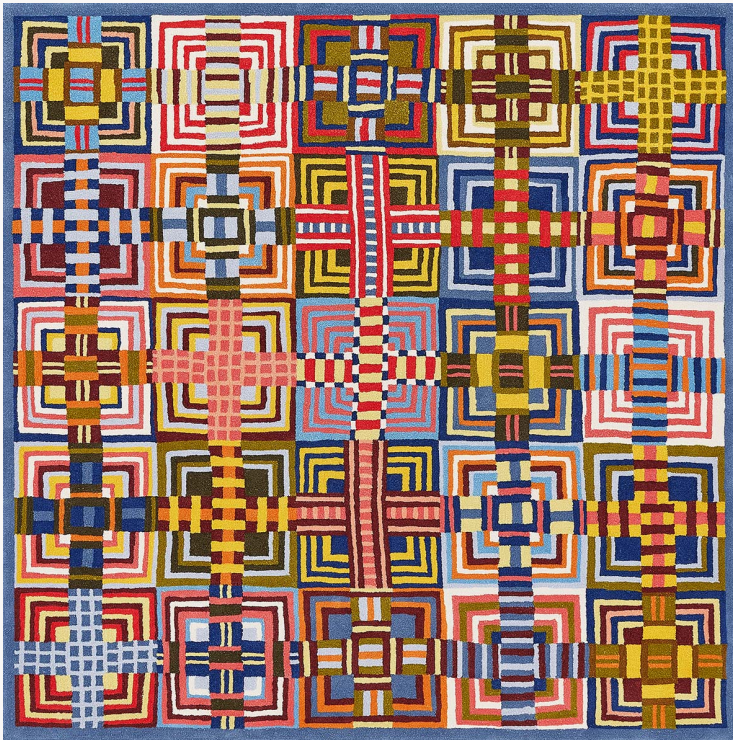

FT445001 MARIA

Reproduction of the magnificent hand embroidery interpreting the work of artist Maria Shell. From Alaska, her quilt work is an ode to craft and color.

FT445001 - MULTICOLORE

Pierre Frey

PERFORMANCE	TRAFIC INTENSE
FAMILY	Rug
ARTIST	Maria Shell
TECHNIQUE	Hand-tuft
USE	Intensive traffic
COMPOSITION	100 % Wool 380Tex
DENSITY	72 Oz/y2
PILE	Cut pile
ASPECT	Mat
NUMBER OF COLORS	15
PILE HEIGHT	10.00 mm 0.39 inch
TOTAL HEIGHT	13.00 mm 0.51 inch
TOTAL WEIGHT	16.47 oz/ft ²
NOTES	100% handmade 100% natural fiber
INFORMATION	Production tolerance +/- 3 to 5% Natural irregularities Natural peeling

1 Colors

FT445001
MULTICOLOR
E