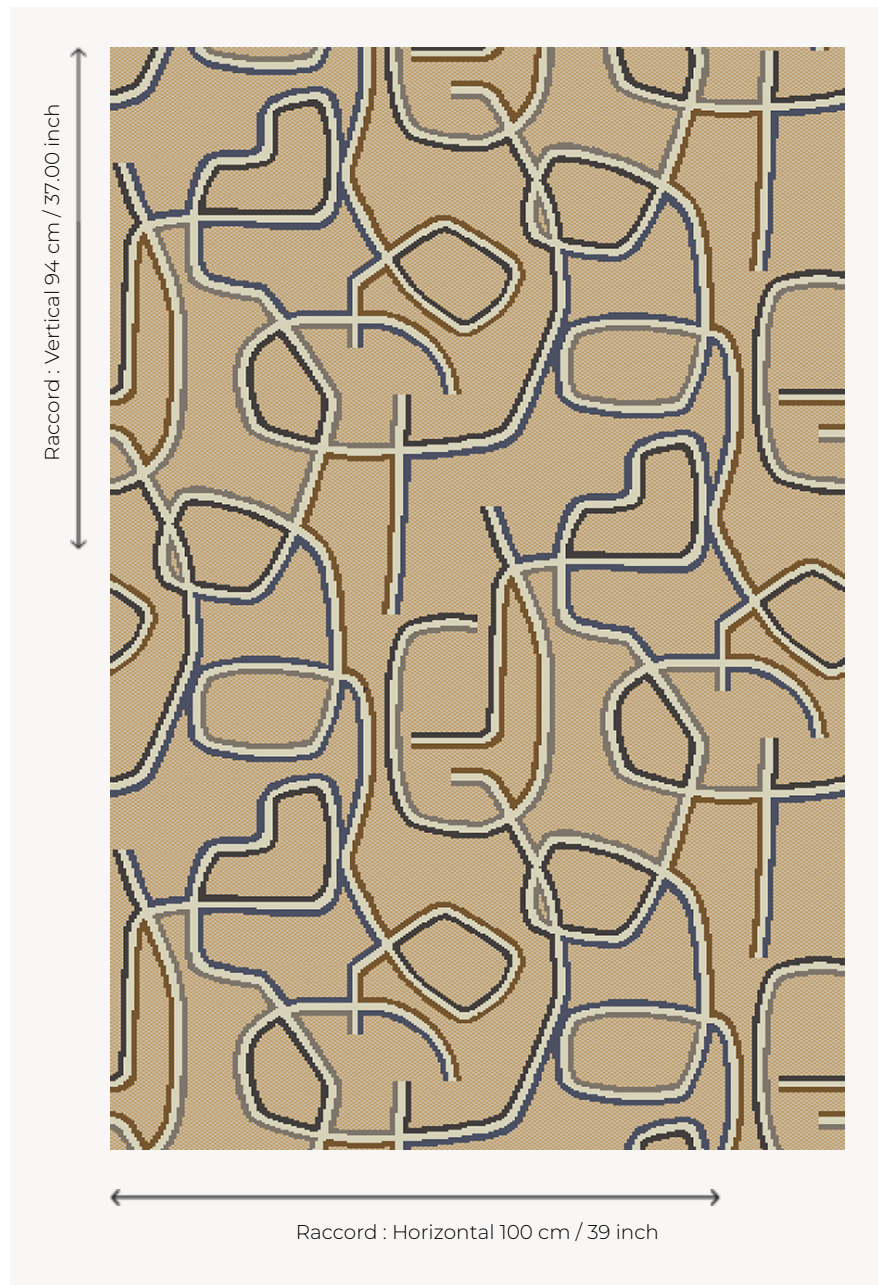

FT447001 GRAPHIC

Available in three colorful moods, this magnificent graphic design seems to dance on the floor.

FT447001 - SABLE

Pierre Frey

PERFORMANCE TRAFIC INTENSE - NON FEU

FAMILY Carpet

TECHNIQUE Fast-Track woven Axminster

USE Intensive traffic
Stairs

COMPOSITION 80 % Wool - 20 % Polyamide

DENSITY 7x10

PILE Cut pile

ASPECT Mat

REPEAT H: 100 cm - 39,00 inch
V: 94 cm - 37,00 inch
Straight repeat

NUMBER OF COLORS 7

PILE HEIGHT 7.40 mm
0.29 inch

TOTAL HEIGHT 10.10 mm
0.39 inch

TOTAL WEIGHT 7.18 oz/ft²

NOTES Fire retardant
Heavy traffic
Large width

INFORMATION Production tolerance +/- 3 to 5%
Natural irregularities
Natural peeling

3 Colors

FT447001
SABLE