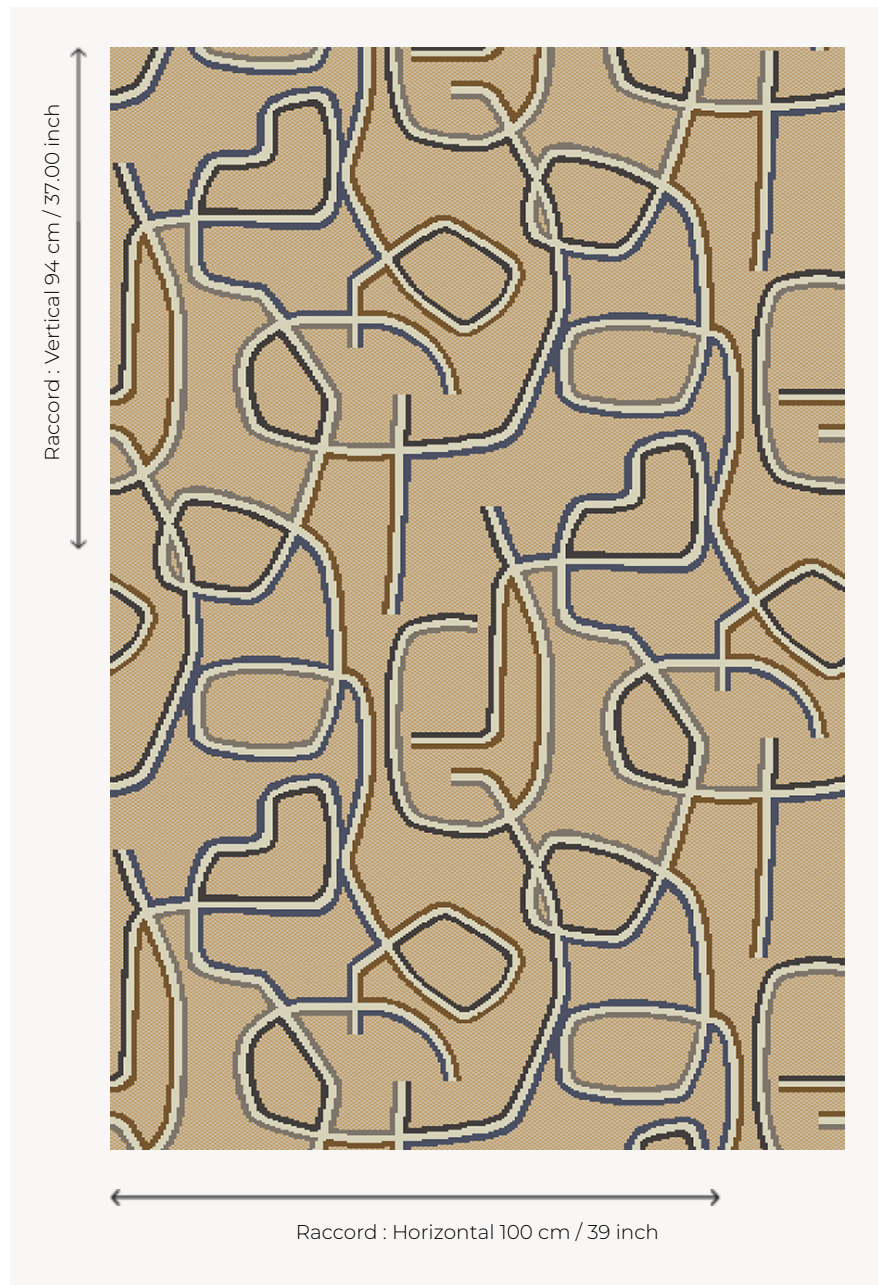

## FT447001 GRAPHIC

Available in three colorful moods, this magnificent graphic design seems to dance on the floor.

### FT447001 - SABLE

### Pierre Frey

**PERFORMANCE** TRAFIC INTENSE - NON FEU

**FAMILY** Carpet

**TECHNIQUE** Fast-Track woven Axminster

**USE** Intensive traffic  
Stairs

**COMPOSITION** 80 % Wool - 20 % Polyamide

**DENSITY** 7x10

**PILE** Cut pile

**ASPECT** Mat

**REPEAT** H: 100 cm - 39,00 inch  
V: 94 cm - 37,00 inch  
Straight repeat

**NUMBER OF COLORS** 7

**PILE HEIGHT** 7.40 mm  
0.29 inch

**TOTAL HEIGHT** 10.10 mm  
0.39 inch