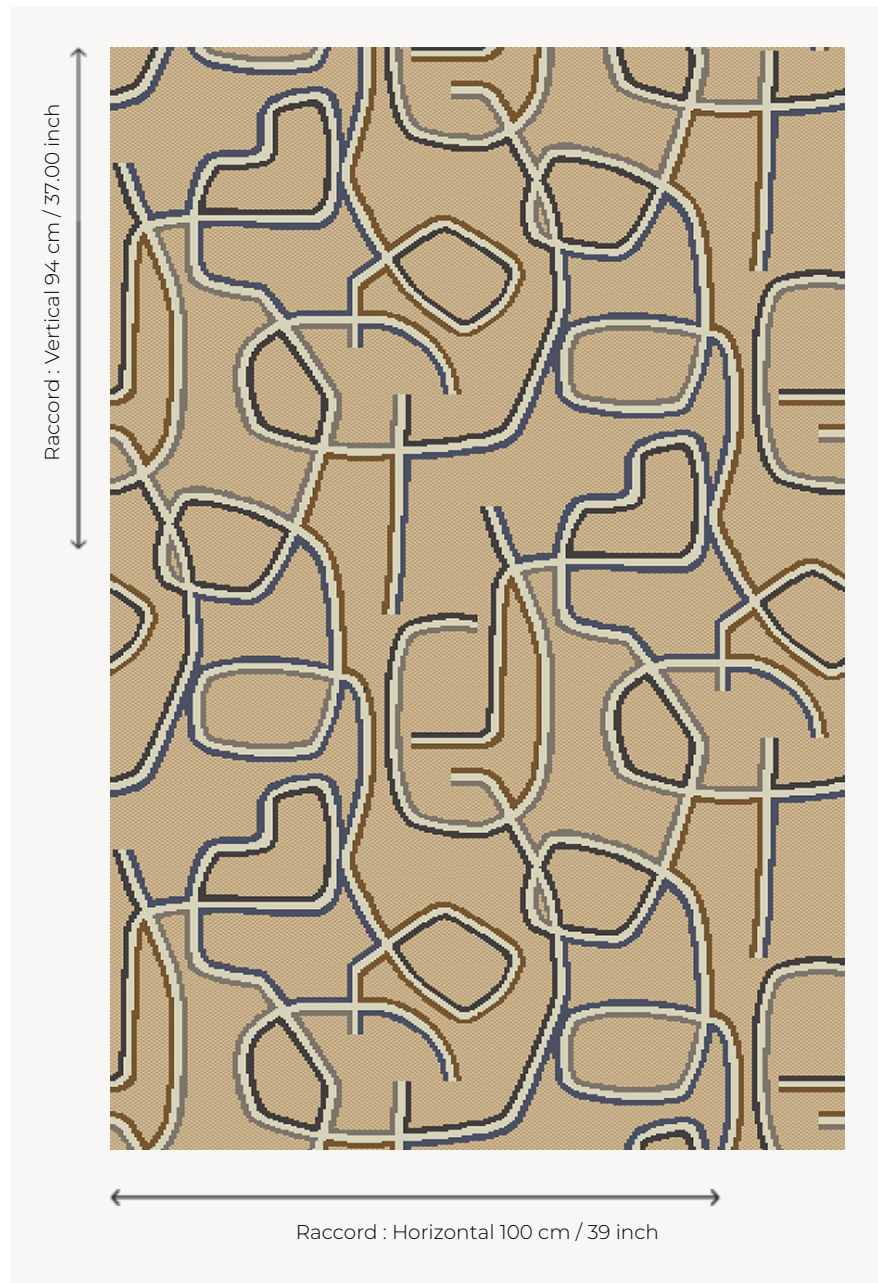

FT447001 GRAPHIC

Available in three colorful moods, this magnificent graphic design seems to dance on the floor.

FT447001 - Sable

Pierre Frey

PERFORMANCE TRAFIC INTENSE - NON FEU

FAMILY Carpet

TECHNIQUE Fast-Track woven Axminster

USE Intensive traffic
Stairs

COMPOSITION 80 % Wool - 20 % Polyamide

DENSITY 7x10

PILE Cut pile

ASPECT Mat

REPEAT H: 100 cm - 39,00 inch
V: 94 cm - 37,00 inch
Straight repeat

NUMBER OF COLORS 7

PILE HEIGHT 7.40 mm
0.29 inch

TOTAL HEIGHT 10.10 mm
0.39 inch

TOTAL WEIGHT 7.18 oz/ft²

NOTES Fire retardant
Heavy traffic
Large width

INFORMATION Production tolerance +/- 3 to 5%
Natural irregularities
Natural peeling

3 Colors

FT447001
Sable