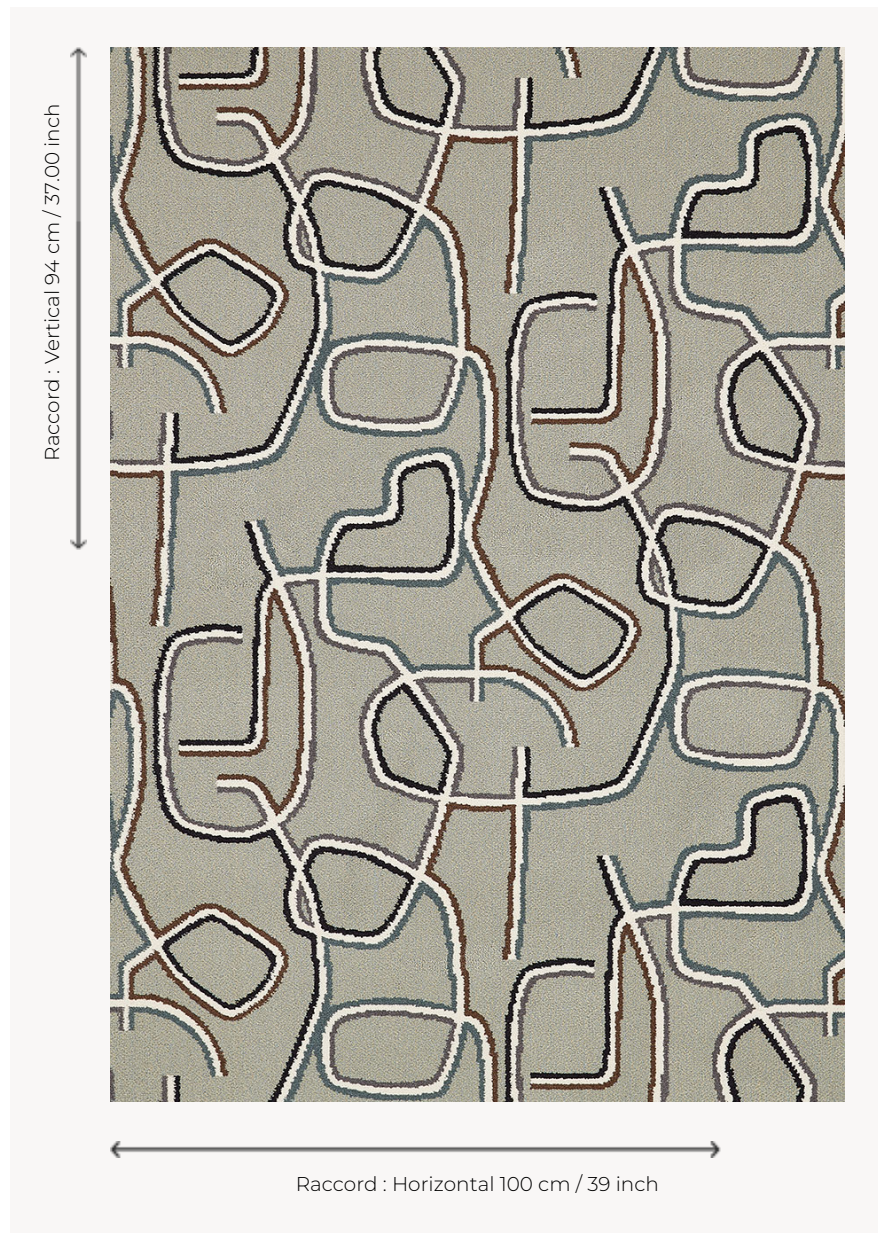

FT447002 GRAPHIC

Available in three colorful moods, this magnificent graphic design seems to dance on the floor.

FT447002 - CELADON

Pierre Frey

PERFORMANCE TRAFIC INTENSE - NON FEU

FAMILY Carpet

TECHNIQUE Fast-Track woven Axminster

USE Intensive traffic
Stairs

COMPOSITION 80 % Wool - 20 % Polyamide

DENSITY 7x10

PILE Cut pile

ASPECT Mat

REPEAT H: 100 cm - 39,00 inch
V: 94 cm - 37,00 inch
Straight repeat

NUMBER OF COLORS 7

PILE HEIGHT 7.40 mm
0.29 inch

TOTAL HEIGHT 10.10 mm
0.39 inch

TOTAL WEIGHT 7.18 oz/ft²

NOTES Fire retardant
Heavy traffic
Large width

INFORMATION Production tolerance +/- 3 to 5%
Natural irregularities
Natural peeling

3 Colors

FT447001
SABLE

FT447002
CELADON

FT447003
TERRACOTTA