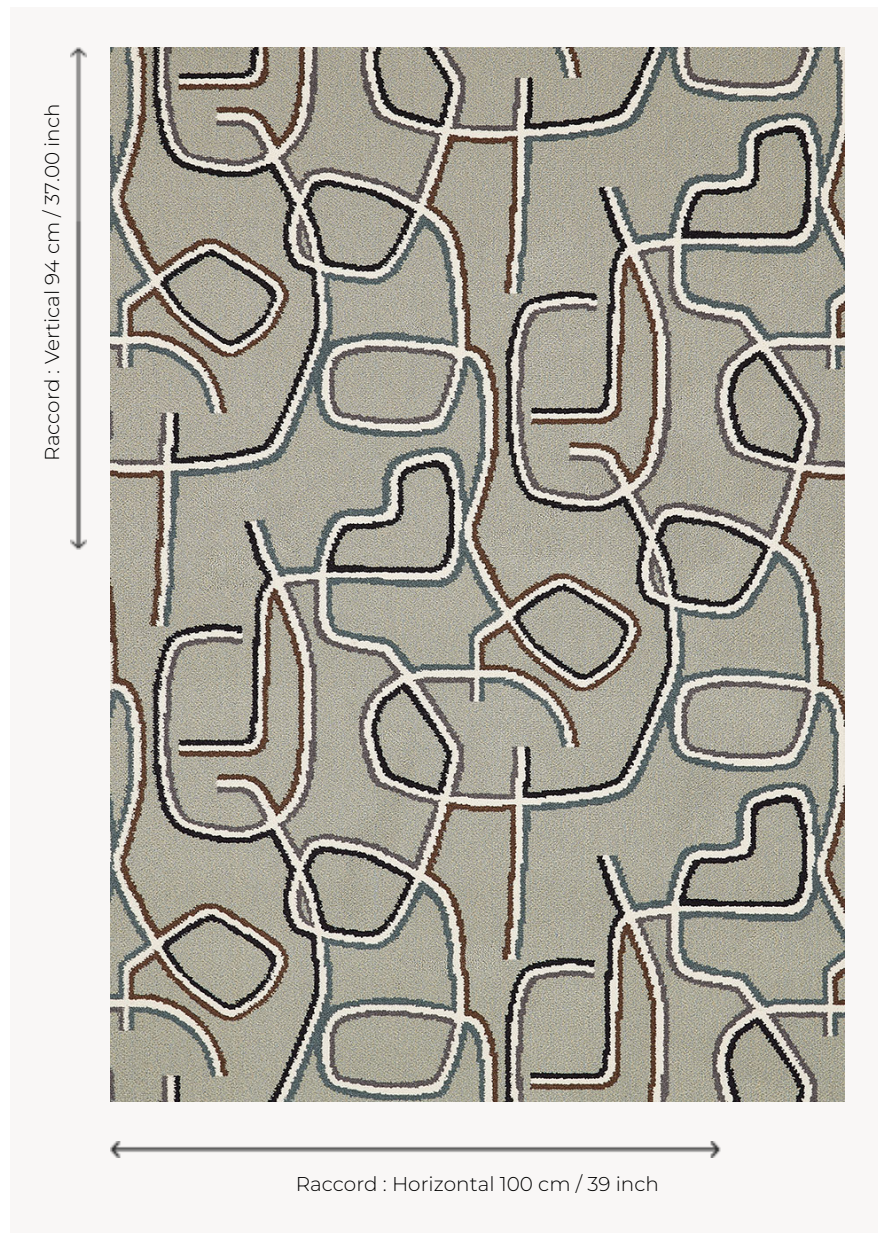

FT447002 GRAPHIC

Available in three colorful moods, this magnificent graphic design seems to dance on the floor.

FT447002 - CELADON

Pierre Frey

PERFORMANCE TRAFIC INTENSE - NON FEU

FAMILY Carpet

TECHNIQUE Fast-Track woven Axminster

USE Intensive traffic
Stairs

COMPOSITION 80 % Wool - 20 % Polyamide

DENSITY 7x10

PILE Cut pile

ASPECT Mat

REPEAT H: 100 cm - 39,00 inch
V: 94 cm - 37,00 inch
Straight repeat

NUMBER OF COLORS 7

PILE HEIGHT 7.40 mm
0.29 inch

TOTAL HEIGHT 10.10 mm
0.39 inch

TOTAL WEIGHT 7.18 oz/ft²

NOTES Fire retardant
Heavy traffic
Large width

INFORMATION Production tolerance +/- 3 to 5%
Natural irregularities
Natural peeling

3 Colors

FT447001
SABLE

FT447002
CELADON

FT447003
TERRACOTTA