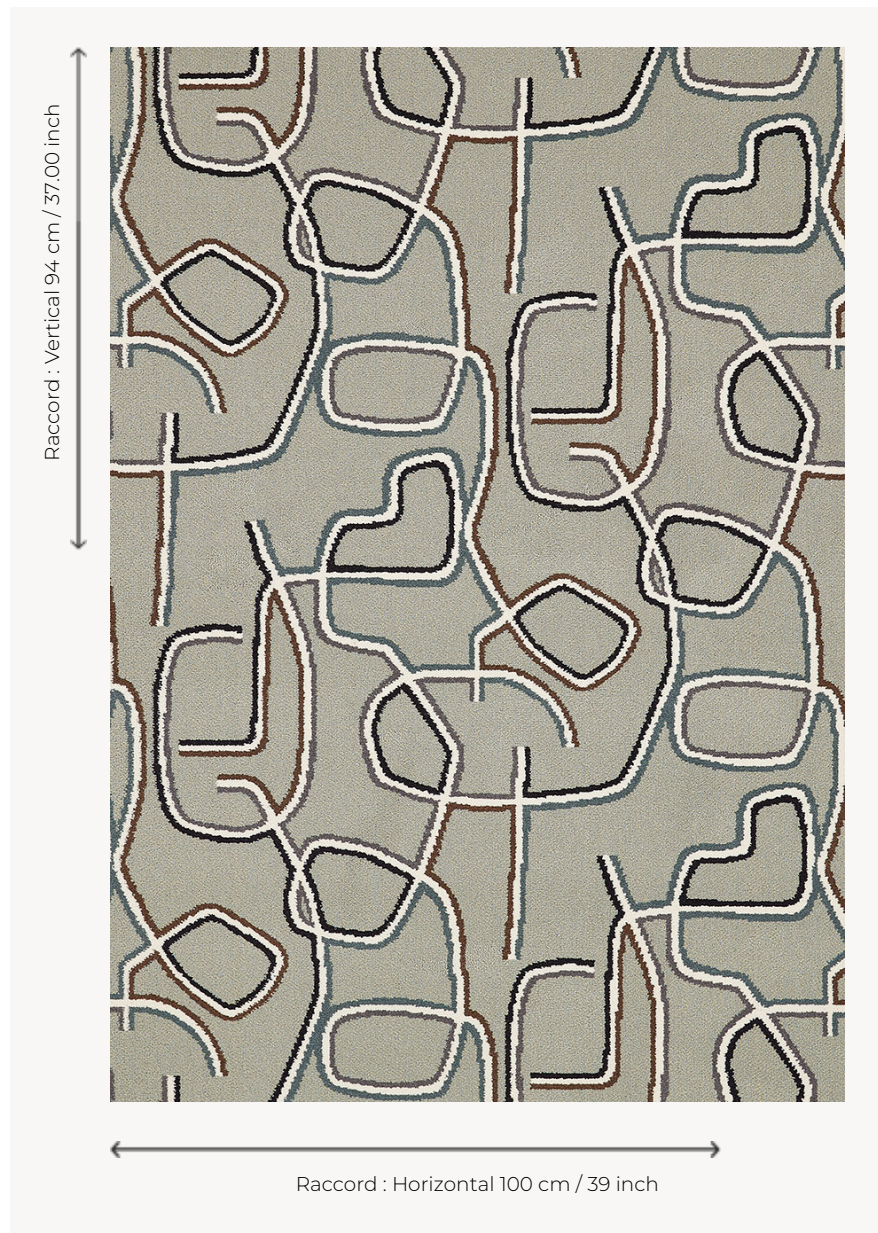

FT447002 GRAPHIC

Available in three colorful moods, this magnificent graphic design seems to dance on the floor.

FT447002 - Celadon

Pierre Frey

PERFORMANCE TRAFIC INTENSE - NON FEU

FAMILY Carpet

TECHNIQUE Fast-Track woven Axminster

USE Intensive traffic
Stairs

COMPOSITION 80 % Wool - 20 % Polyamide

DENSITY 7x10

PILE Cut pile

ASPECT Mat

REPEAT H: 100 cm - 39,00 inch
V: 94 cm - 37,00 inch
Straight repeat

NUMBER OF COLORS 7

PILE HEIGHT 7.40 mm
0.29 inch

TOTAL HEIGHT 10.10 mm
0.39 inch

TOTAL WEIGHT 7.18 oz/ft²

NOTES Fire retardant
Heavy traffic
Large width

INFORMATION Production tolerance +/- 3 to 5%
Natural irregularities
Natural peeling

3 Colors

FT447001
Sable