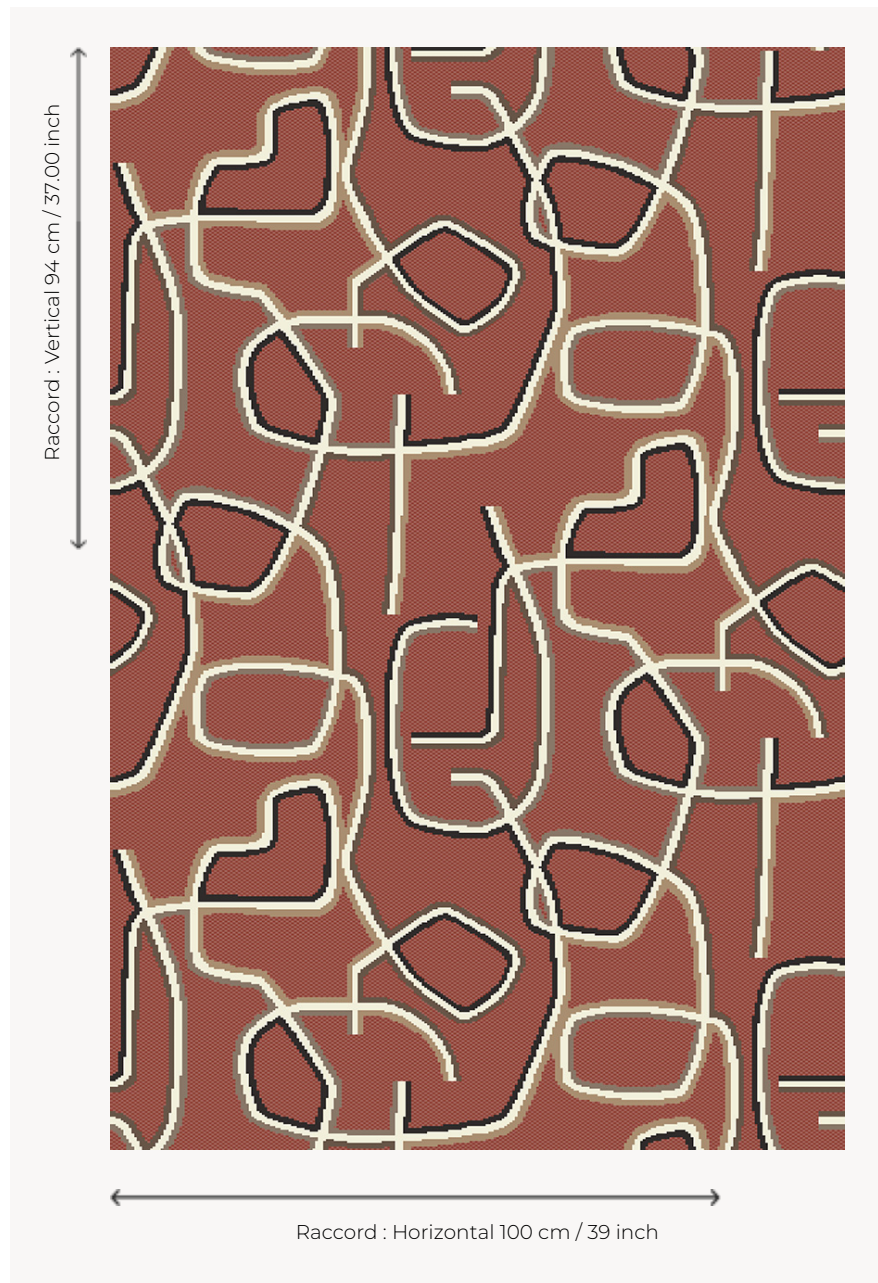

FT447003 GRAPHIC

Available in three colorful moods, this magnificent graphic design seems to dance on the floor.

FT447003 - TERRACOTTA

Pierre Frey

PERFORMANCE TRAFIC INTENSE - NON FEU

FAMILY Carpet

TECHNIQUE Fast-Track woven Axminster

USE Intensive traffic
Stairs

COMPOSITION 80 % Wool - 20 % Polyamide

DENSITY 7x10

PILE Cut pile

ASPECT Mat

REPEAT H: 100 cm - 39,00 inch
V: 94 cm - 37,00 inch
Straight repeat

NUMBER OF COLORS 7

PILE HEIGHT 7.40 mm
0.29 inch

TOTAL HEIGHT 10.10 mm
0.39 inch

TOTAL WEIGHT 7.18 oz/ft²

NOTES Fire retardant
Heavy traffic
Large width

INFORMATION Production tolerance +/- 3 to 5%
Natural irregularities
Natural peeling

3 Colors

FT447001
SABLE