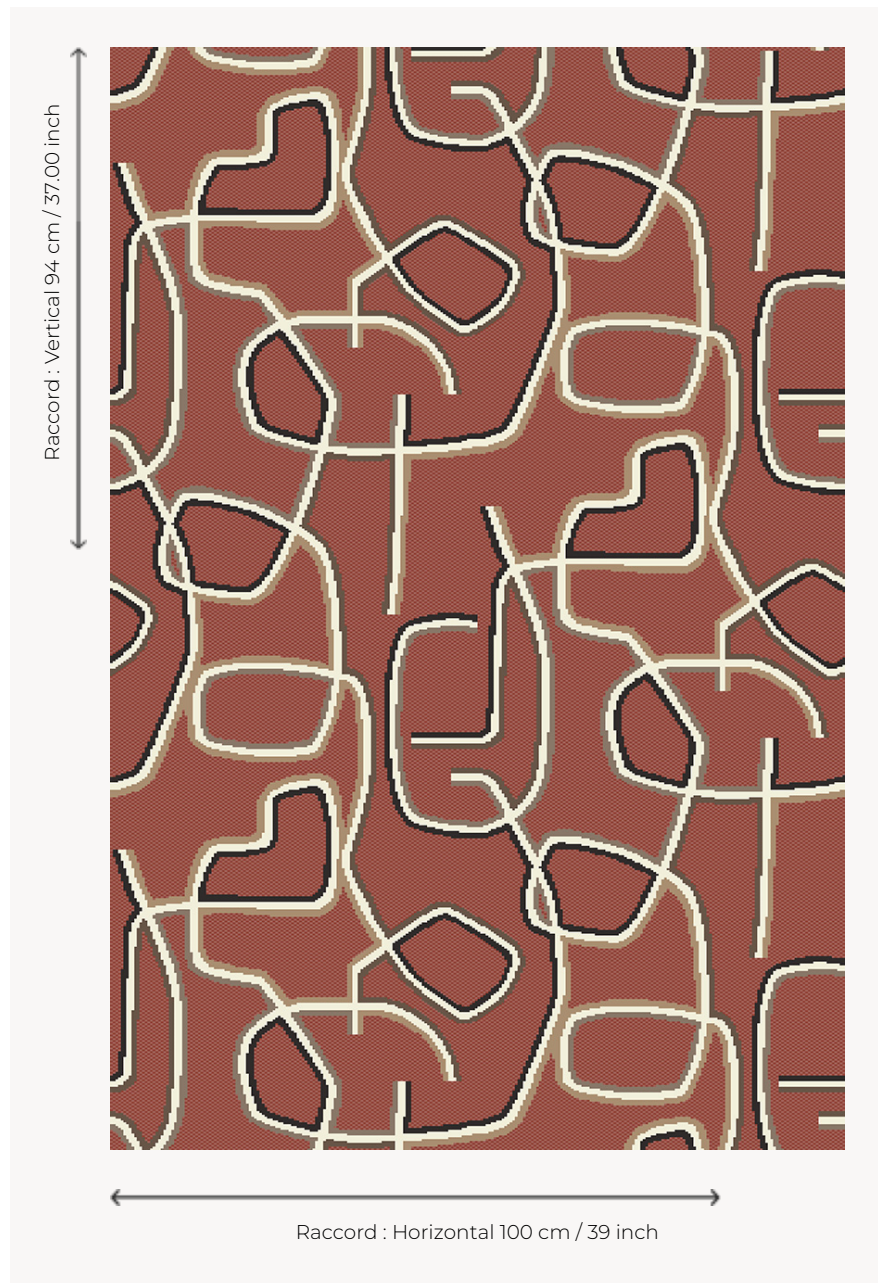

## FT447003 GRAPHIC

Available in three colorful moods, this magnificent graphic design seems to dance on the floor.

### Pierre Frey

**PERFORMANCE** TRAFIC INTENSE - NON FEU

**FAMILY** Carpet

**TECHNIQUE** Fast-Track woven Axminster

**USE** Intensive traffic  
Stairs

**COMPOSITION** 80 % Wool - 20 % Polyamide

**DENSITY** 7x10

**PILE** Cut pile

**ASPECT** Mat

**REPEAT** H: 100 cm - 39,00 inch  
V: 94 cm - 37,00 inch  
Straight repeat

**NUMBER OF COLORS** 7

**PILE HEIGHT** 7.40 mm  
0.29 inch

**TOTAL HEIGHT** 10.10 mm  
0.39 inch

### 3 Colors

FT447001  
SABLE

FT447002  
CELADON

FT447003  
TERRACOTTA