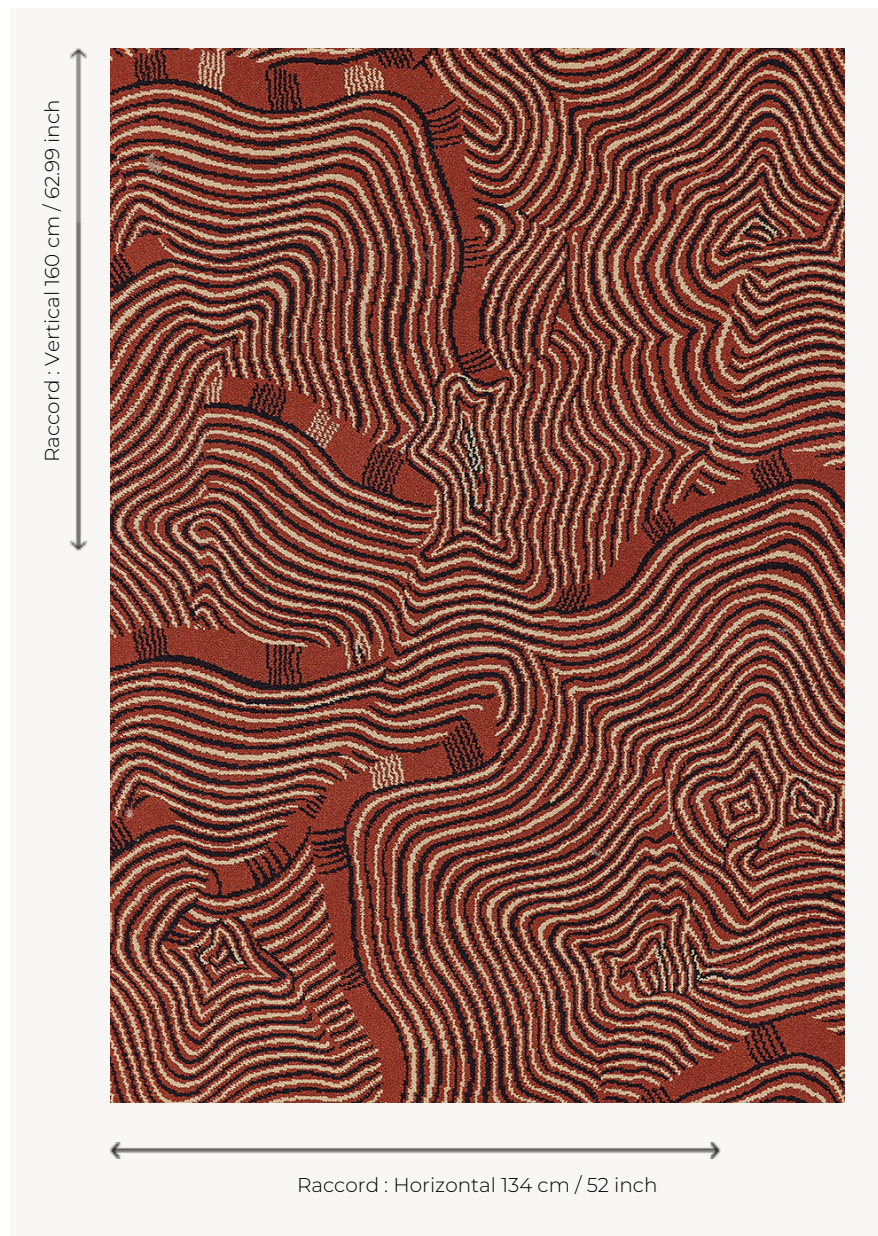

FT449002 SHABEEL

This timeless and graphic Axminster woven design is reminiscent of oriental tiger motifs, in deep and intense tones.

FT449002 - ROUGE

Pierre Frey

PERFORMANCE	TRAFIC INTENSE - NON FEU
FAMILY	Carpet
TECHNIQUE	Fast-Track woven Axminster
USE	Intensive traffic Stairs
COMPOSITION	80 % Wool - 20 % Polyamide
DENSITY	7x10
PILE	Cut pile
ASPECT	Mat
REPEAT	H: 134 cm - 52,00 inch V: 160 cm - 62,99 inch Straight repeat
NUMBER OF COLORS	3
PILE HEIGHT	7.40 mm 0.29 inch
TOTAL HEIGHT	10.10 mm 0.39 inch
TOTAL WEIGHT	7.18 oz/ft ²
NOTES	Fire retardant Heavy traffic Large width
INFORMATION	Production tolerance +/- 3 to 5% Natural irregularities Natural peeling

5 Colors

FT449_FT_000
1

FT449_FT_000
2

FT449_FT_000
3

FT449001
BLEU

FT449002
ROUGE