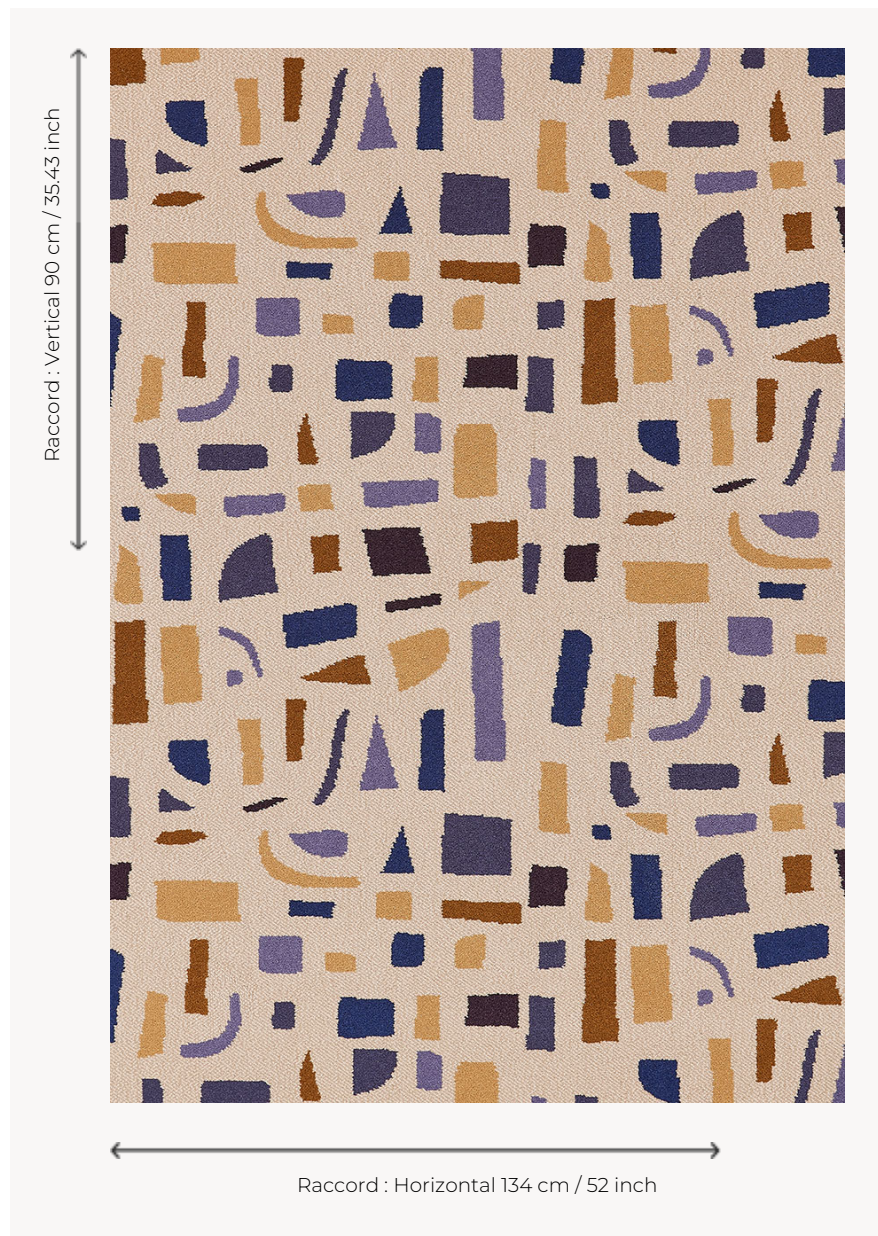

FT462002 SUKI

A free-form patchwork of abstract shapes imagined by Japanese artist Naoki Kawano, SUKI carpet is a cross between a reinvented terrazzo and an expressive geometric composition.

FT462002 - JAUNE

Pierre Frey

PERFORMANCE	TRAFIC INTENSE - NON FEU
FAMILY	Carpet
ARTIST	Naoki Kawano
TECHNIQUE	Fast-Track woven Axminster
USE	Intensive traffic Stairs
COMPOSITION	80 % Wool - 20 % Polyamide
DENSITY	7x10
PILE	Cut pile
ASPECT	Mat
REPEAT	H: 134 cm - 52,00 inch V: 90 cm - 35,43 inch Straight repeat
NUMBER OF COLORS	8
PILE HEIGHT	7.40 mm 0.29 inch
TOTAL HEIGHT	10.10 mm 0.39 inch
TOTAL WEIGHT	7.18 oz/ft ²
NOTES	Fire retardant Heavy traffic Large width
INFORMATION	Production tolerance +/- 3 to 5% Natural irregularities Natural peeling

2 Colors

FT462001
ROUGE

FT462002
JAUNE