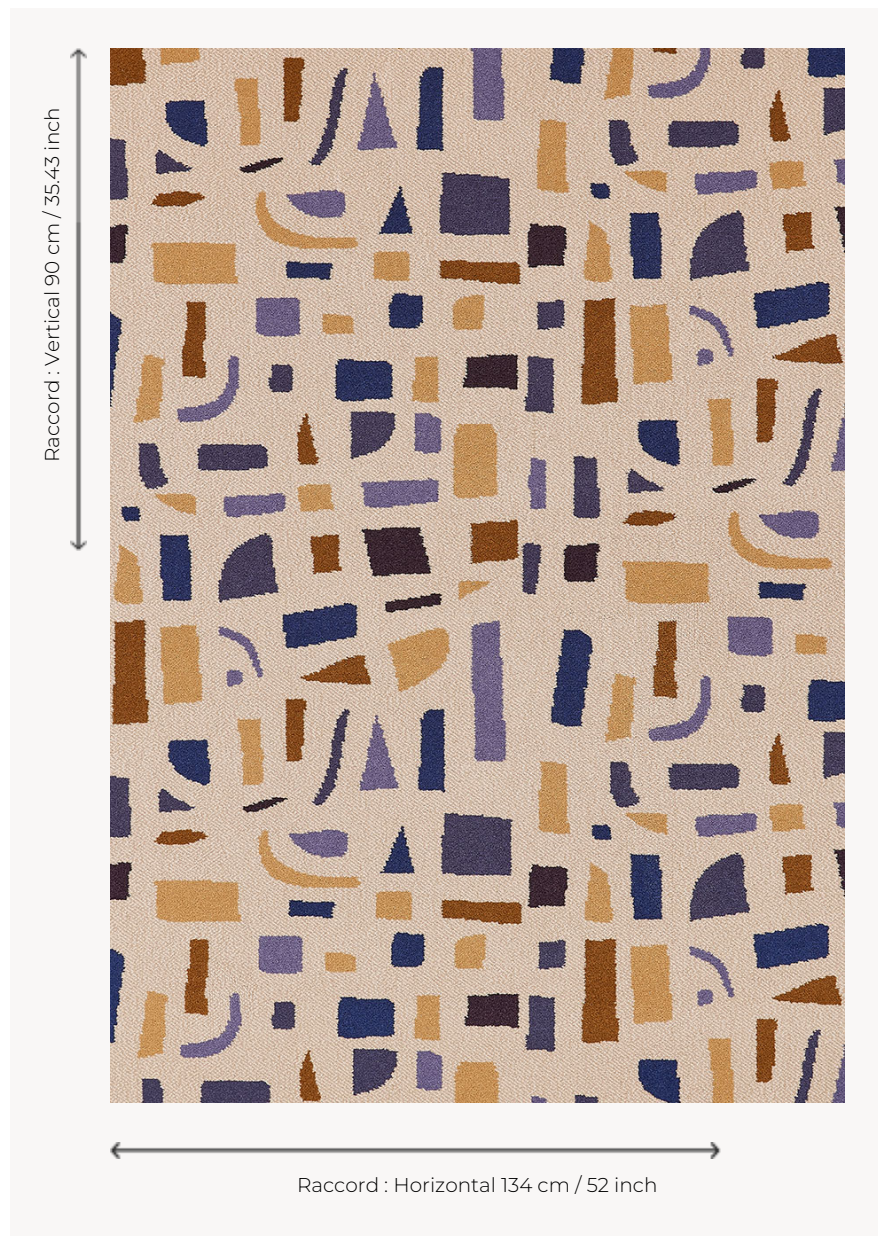

FT462002 SUKI

A free-form patchwork of abstract shapes imagined by Japanese artist Naoki Kawano, SUKI carpet is a cross between a reinvented terrazzo and an expressive geometric composition.

FT462002 - Jaune

Pierre Frey

PERFORMANCE	TRAFIC INTENSE - NON FEU
FAMILY	Carpet
ARTIST	Naoki Kawano
TECHNIQUE	Fast-Track woven Axminster
USE	Intensive traffic Stairs
COMPOSITION	80 % Wool - 20 % Polyamide
DENSITY	7x10
PILE	Cut pile
ASPECT	Mat
REPEAT	H: 134 cm - 52,00 inch V: 90 cm - 35,43 inch Straight repeat
NUMBER OF COLORS	8
PILE HEIGHT	7.40 mm 0.29 inch
TOTAL HEIGHT	10.10 mm 0.39 inch
TOTAL WEIGHT	7.18 oz/ft ²
NOTES	Fire retardant Heavy traffic Large width
INFORMATION	Production tolerance +/- 3 to 5% Natural irregularities Natural peeling

2 Colors

FT462001
Rouge

FT462002
Jaune