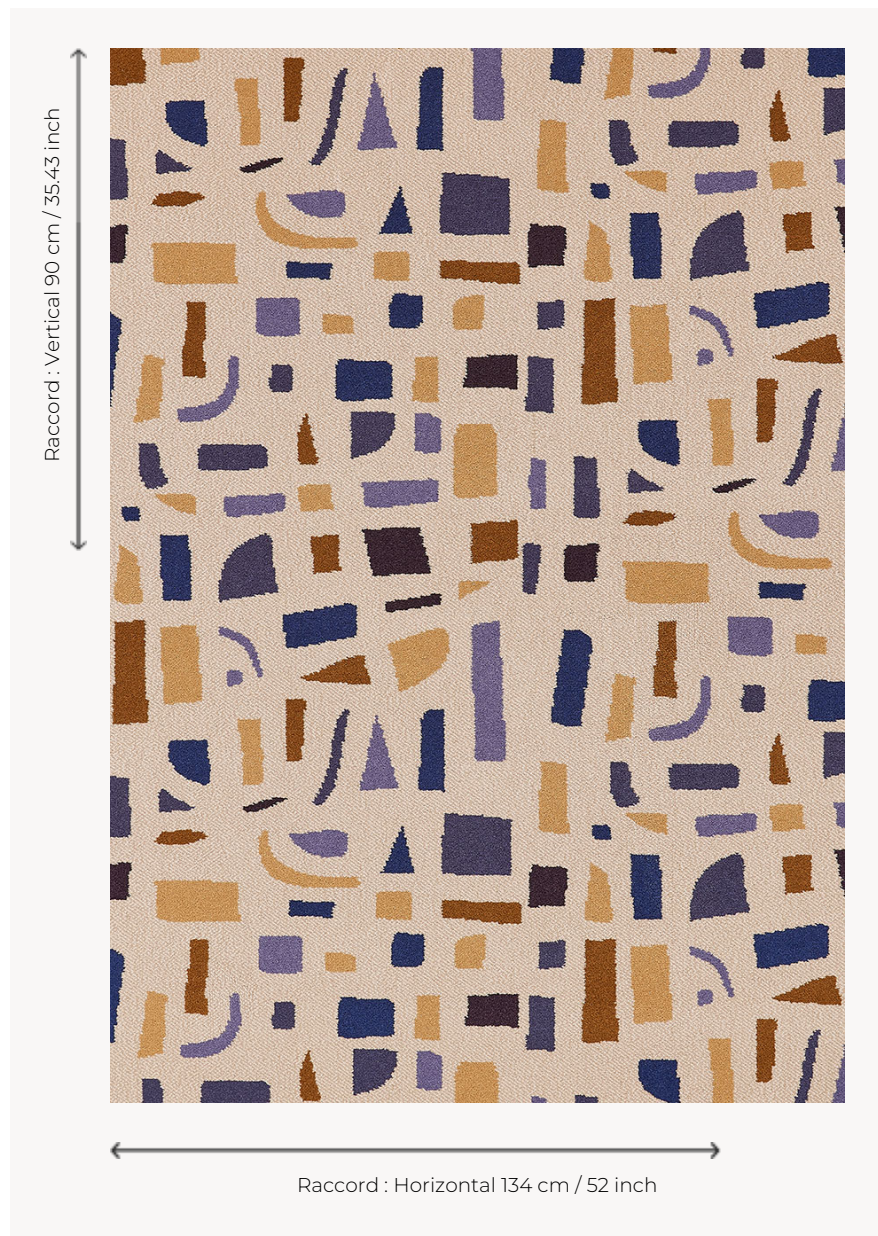

FT462002 SUKI

A free-form patchwork of abstract shapes imagined by Japanese artist Naoki Kawano, SUKI carpet is a cross between a reinvented terrazzo and an expressive geometric composition.

FT462002 - JAUNE

Pierre Frey

PERFORMANCE	TRAFIC INTENSE - NON FEU
FAMILY	Carpet
ARTIST	Naoki Kawano
TECHNIQUE	Fast-Track woven Axminster
USE	Intensive traffic Stairs
COMPOSITION	80 % Wool - 20 % Polyamide
DENSITY	7x10
PILE	Cut pile
ASPECT	Mat
REPEAT	H: 134 cm - 52,00 inch V: 90 cm - 35,43 inch Straight repeat
NUMBER OF COLORS	8
PILE HEIGHT	7.40 mm 0.29 inch
TOTAL HEIGHT	10.10 mm 0.39 inch
TOTAL WEIGHT	7.18 oz/ft ²
NOTES	Fire retardant Heavy traffic Large width
INFORMATION	Production tolerance +/- 3 to 5% Natural irregularities Natural peeling

2 Colors

FT462001
ROUGE

FT462002
JAUNE