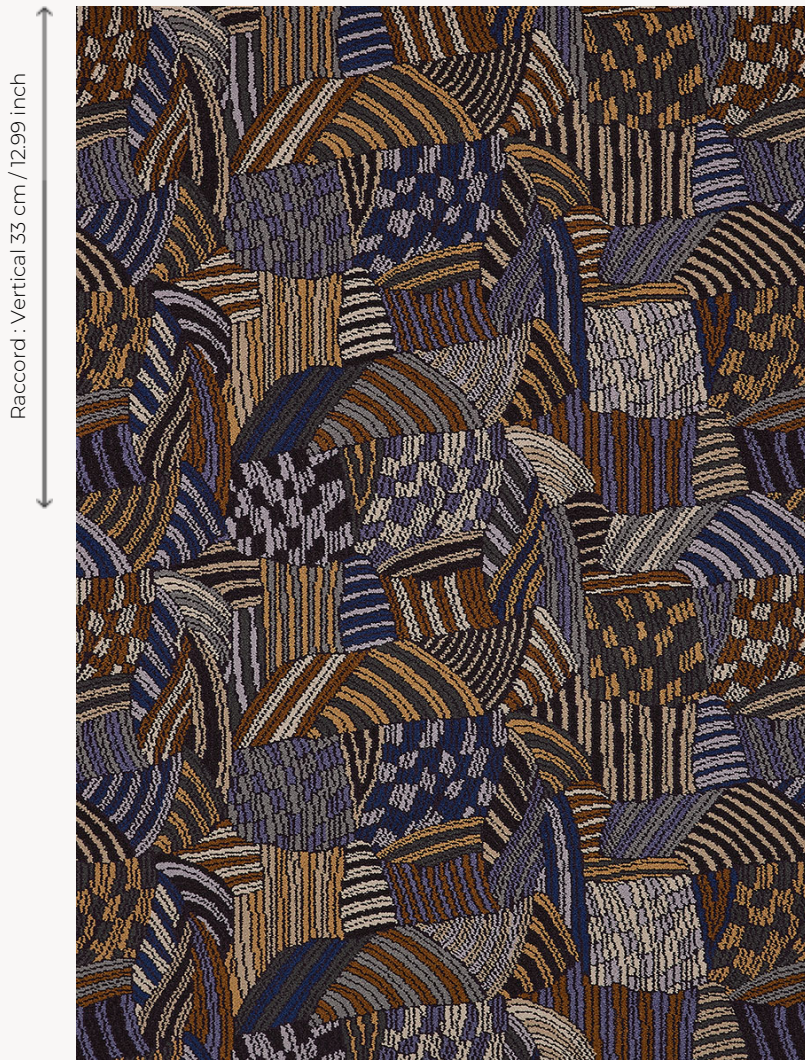

FT463001 AMO

This carpet is inspired by the beaded headdresses of Yoruba art, where rhythms, colors and shapes intermingle in a rich composition.

FT463001 - MULTICOLORE

Raccord : Vertical 33 cm / 12.99 inch

Raccord : Horizontal 50 cm / 19 inch

Pierre Frey

PERFORMANCE	TRAFIC INTENSE - NON FEU
FAMILY	Carpet
TECHNIQUE	Fast-Track woven Axminster
USE	Intensive traffic Stairs
COMPOSITION	80 % Wool - 20 % Polyamide
DENSITY	7x10
PILE	Cut pile
ASPECT	Mat
REPEAT	H: 50 cm - 19,00 inch V: 33 cm - 12,99 inch Straight repeat
NUMBER OF COLORS	11
PILE HEIGHT	7.40 mm 0.29 inch
TOTAL HEIGHT	10.10 mm 0.39 inch
TOTAL WEIGHT	7.18 oz/ft ²
NOTES	Fire retardant Heavy traffic Large width
INFORMATION	Natural irregularities Natural peeling

1 Colors

FT463001
MULTICOLOR
E