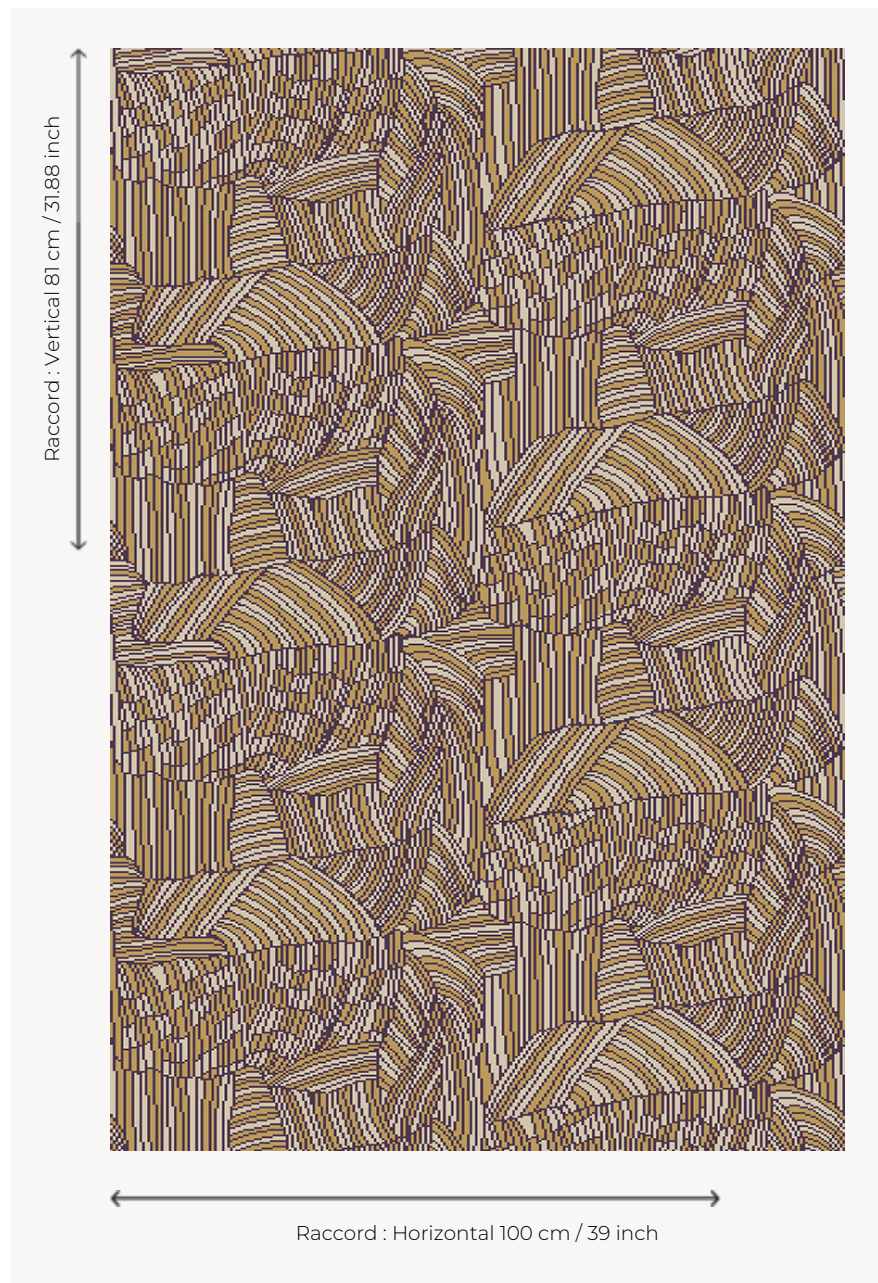

FT464001 AMO TRICOLORE

AMO TRICOLORE is a three-color variation on AMO carpet. The two-tone stripes give the pattern a more graphic look.

FT464001 - Dune

Pierre Frey

PERFORMANCE TRAFIC INTENSE - NON FEU

FAMILY Carpet

TECHNIQUE Fast-Track woven Axminster

USE Intensive traffic
Stairs

COMPOSITION 80 % Wool - 20 % Polyamide

DENSITY 7x10

PILE Cut pile

ASPECT Mat

REPEAT H: 100 cm - 39,00 inch
V: 81 cm - 31,88 inch
Straight repeat

NUMBER OF COLORS 3

PILE HEIGHT 7.40 mm
0.29 inch

TOTAL HEIGHT 10.10 mm
0.39 inch

TOTAL WEIGHT 7.18 oz/ft²

NOTES Fire retardant
Heavy traffic
Large width

INFORMATION Production tolerance +/- 3 to 5%
Natural irregularities
Natural peeling

2 Colors

FT464001
Dune

FT464002
CANARD