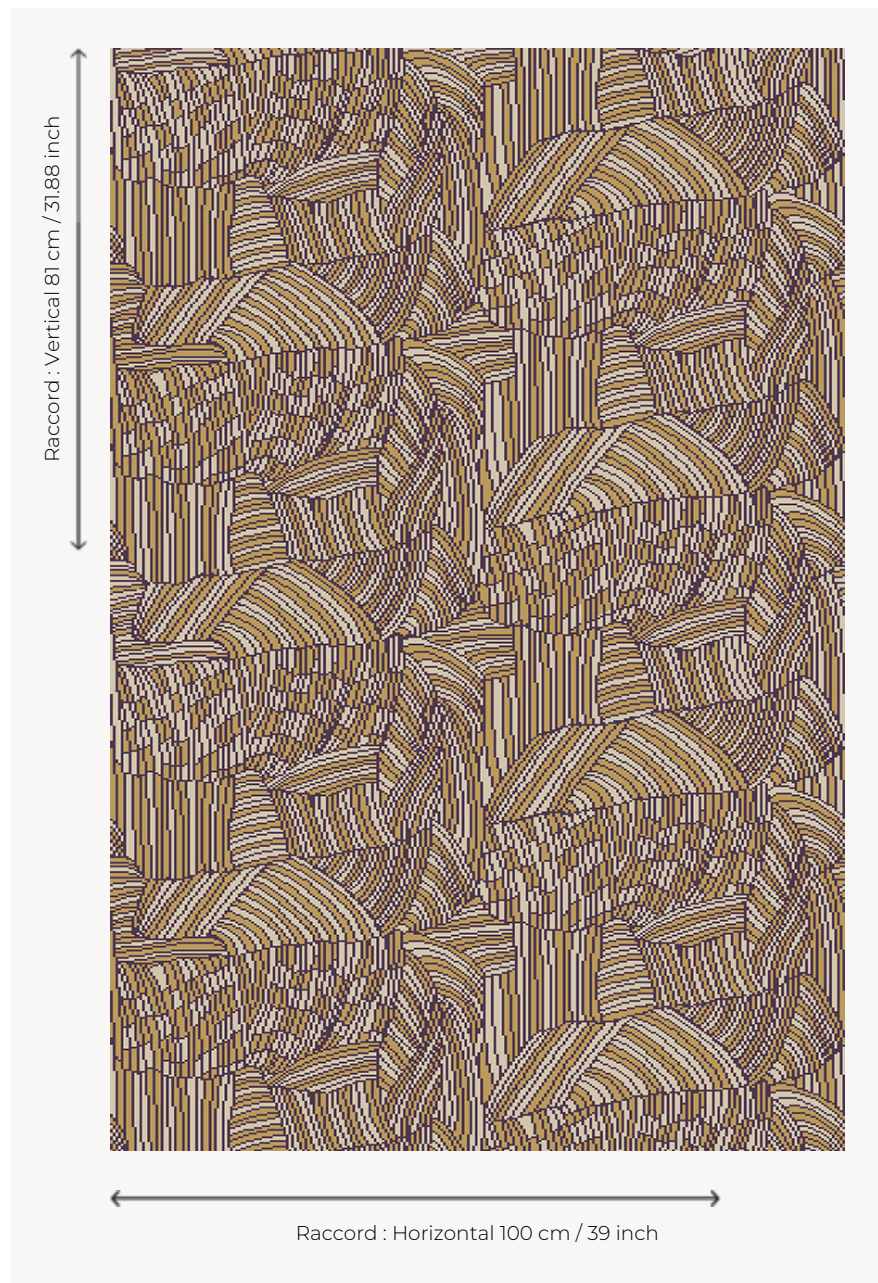

## FT464001 AMO TRICOLORE

AMO TRICOLORE is a three-color variation on AMO carpet. The two-tone stripes give the pattern a more graphic look.

### FT464001 - Dune

**PILE** Cut pile

**ASPECT** Mat

**REPEAT** H: 100 cm - 39,00 inch  
V: 81 cm - 31,88 inch  
Straight repeat

**NUMBER OF COLORS** 3

**PILE HEIGHT** 7.40 mm  
0.29 inch

**TOTAL HEIGHT** 10.10 mm  
0.39 inch

## 2 Colors

FT464001  
Dune

FT464002  
CANARD