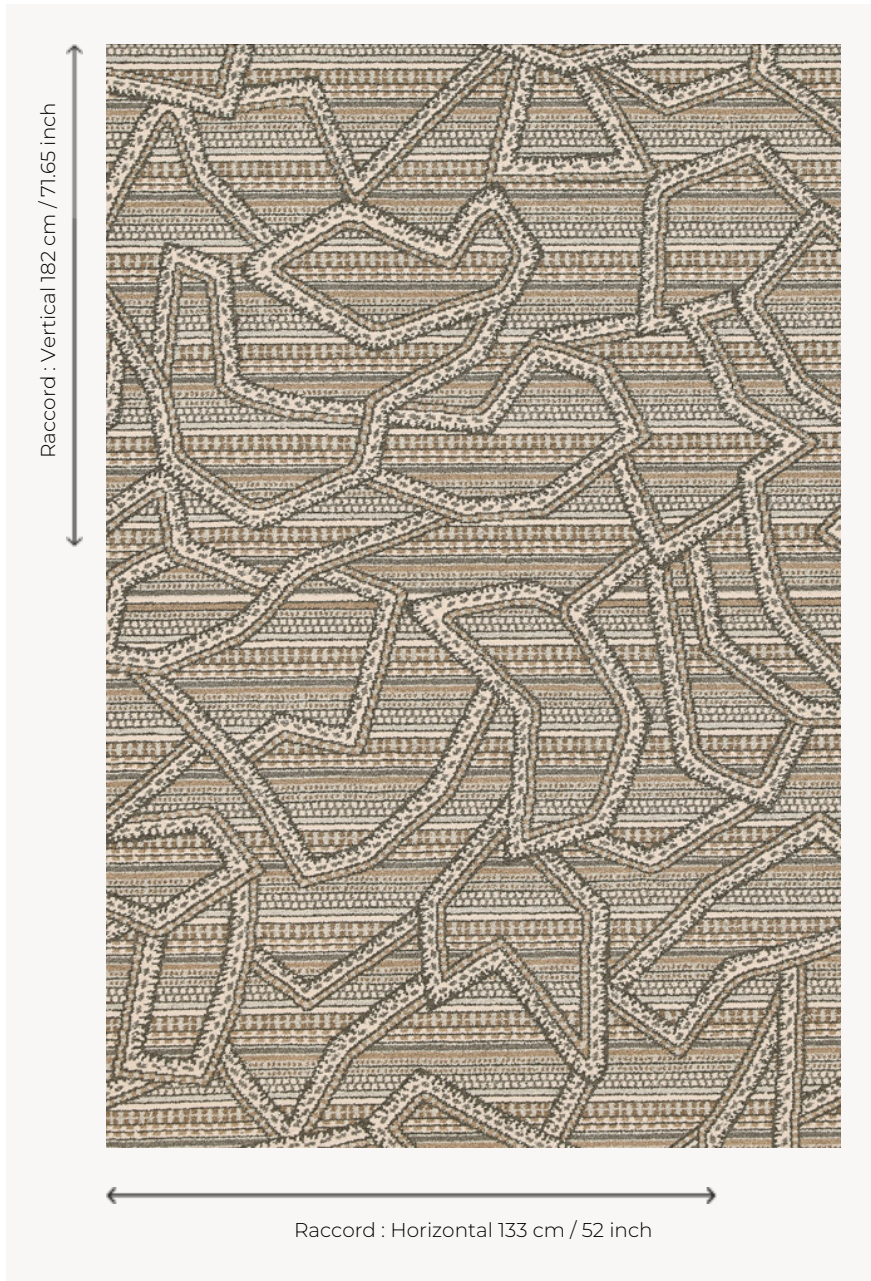

FT490001 NAZCA

NAZCA is a carpet adaptation of the eponym jacquard in Fast-track Axminster weaving. Multiple stripes and irregular shapes combine to form a rich graphic composition.

FT490001 - PERLE

Pierre Frey

PERFORMANCE	TRAFIC INTENSE - NON FEU
FAMILY	Carpet
TECHNIQUE	Fast-Track woven Axminster
USE	Intensive traffic Stairs
COMPOSITION	80 % Wool - 20 % Polyamide
DENSITY	7x10
PILE	Cut pile
ASPECT	Mat
REPEAT	H: 133 cm - 52,00 inch V: 182 cm - 71,65 inch Straight repeat
NUMBER OF COLORS	6
PILE HEIGHT	7.40 mm 0.29 inch
TOTAL HEIGHT	10.10 mm 0.39 inch
TOTAL WEIGHT	7.18 oz/ft ²
NOTES	Fire retardant Heavy traffic Large width
INFORMATION	Production tolerance +/- 3 to 5% Natural irregularities Natural peeling

1 Colors

FT490001
PERLE