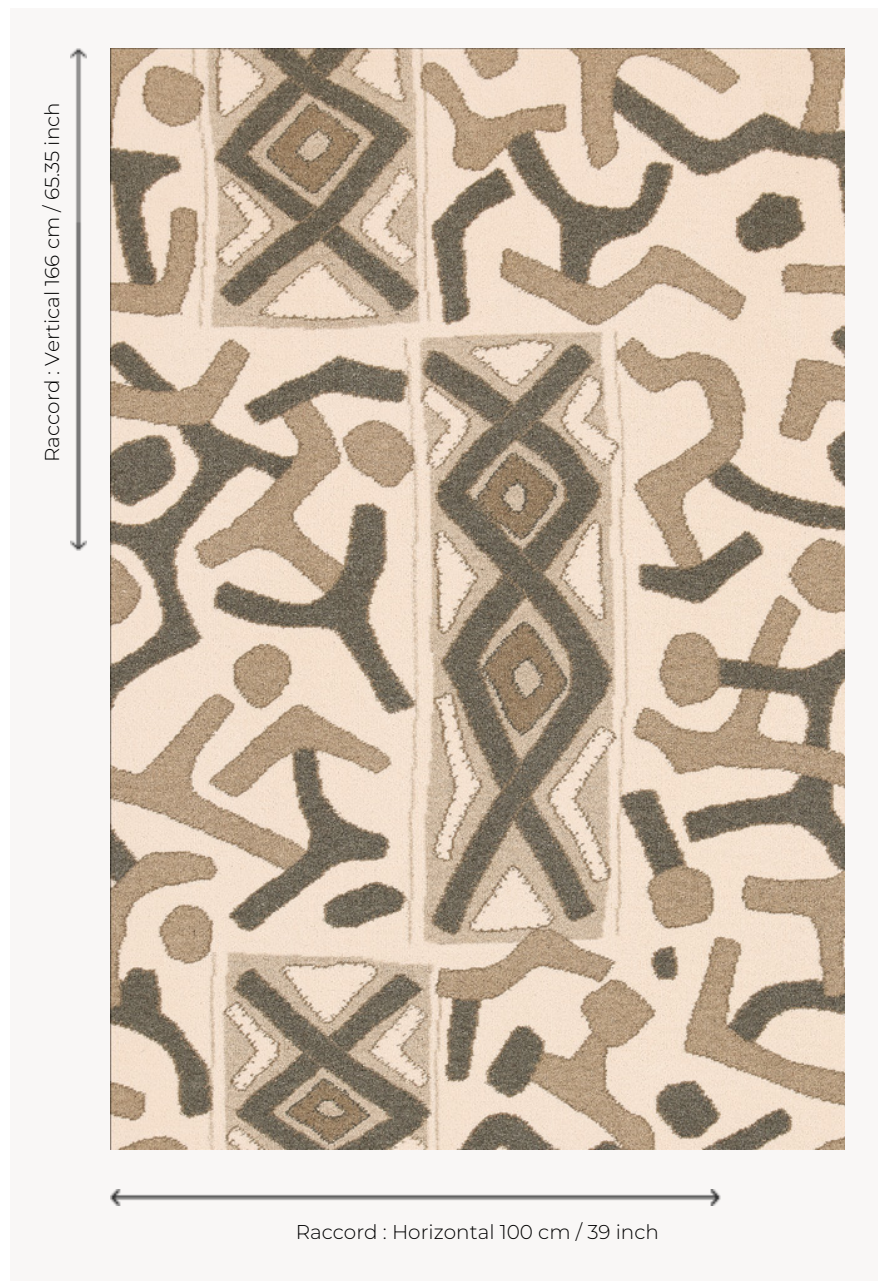

FT491002 BORKOU

BORKOU is a Fast-track Axminster woven carpet adaptation of the eponym wallpaper, designed in two colorful atmospheres.

FT491002 - MARRON

Pierre Frey

PERFORMANCE	TRAFIC INTENSE - NON FEU
FAMILY	Carpet
TECHNIQUE	Fast-Track woven Axminster
USE	Intensive traffic Stairs
COMPOSITION	80 % Wool - 20 % Polyamide
DENSITY	7x10
PILE	Cut pile
ASPECT	Mat
REPEAT	H: 100 cm - 39,00 inch V: 166 cm - 65,35 inch Straight repeat
NUMBER OF COLORS	5
PILE HEIGHT	7.40 mm 0.29 inch
TOTAL HEIGHT	10.10 mm 0.39 inch
TOTAL WEIGHT	7.18 oz/ft ²
NOTES	Fire retardant Heavy traffic Large width
INFORMATION	Production tolerance +/- 3 to 5% Natural irregularities Natural peeling

2 Colors

FT491001
OCRE

FT491002
MARRON