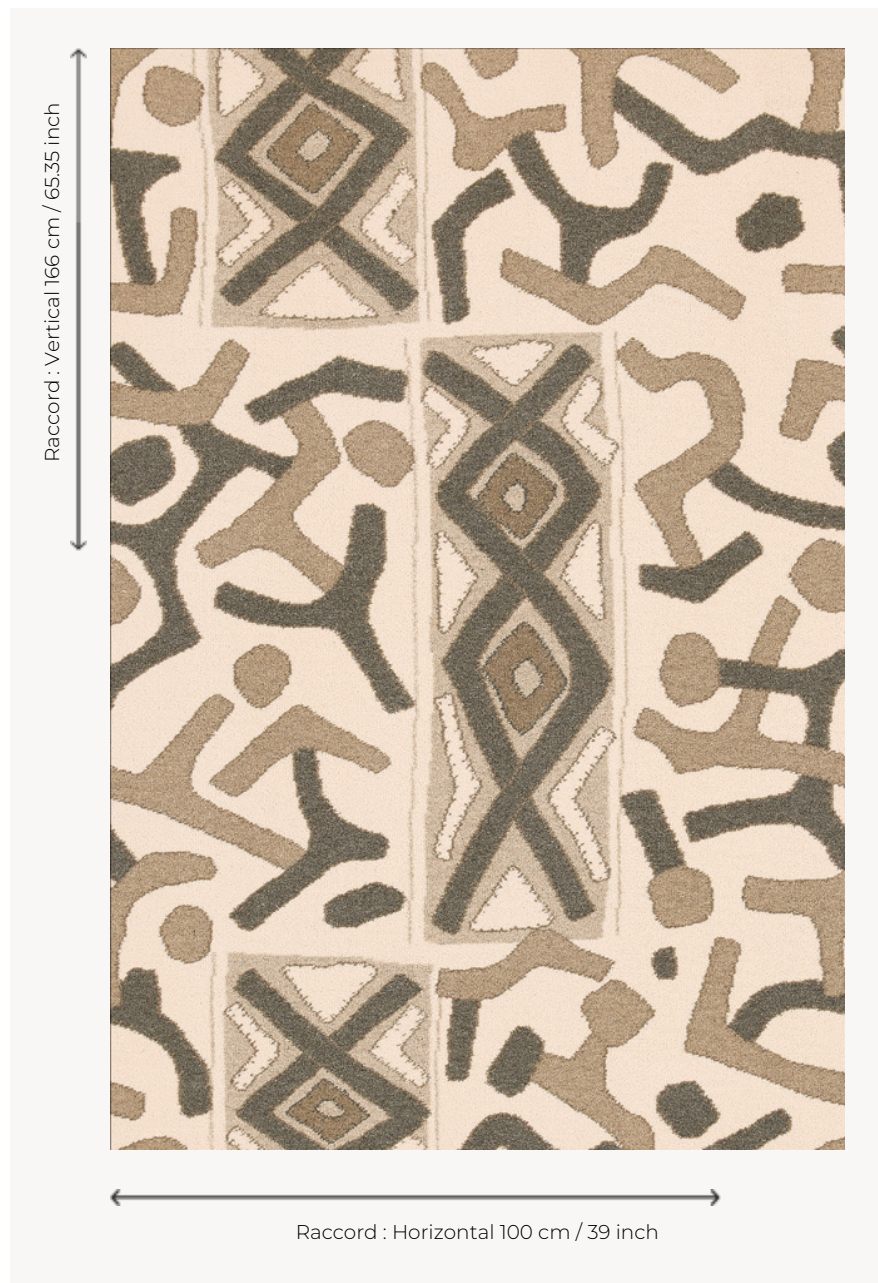

FT491002 BORKOU

BORKOU is a Fast-track Axminster woven carpet adaptation of the eponym wallpaper, designed in two colorful atmospheres.

FT491002 - MARRON

Pierre Frey

PERFORMANCE TRAFIC INTENSE - NON FEU

FAMILY Carpet

TECHNIQUE Fast-Track woven Axminster

USE Intensive traffic
Stairs

COMPOSITION 80 % Wool - 20 % Polyamide

DENSITY 7x10

PILE Cut pile

ASPECT Mat

REPEAT H: 100 cm - 39,00 inch
V: 166 cm - 65,35 inch
Straight repeat

NUMBER OF COLORS 5

PILE HEIGHT 7.40 mm
0.29 inch

TOTAL HEIGHT 10.10 mm
0.39 inch

TOTAL WEIGHT 7.18 oz/ft²

NOTES Fire retardant
Heavy traffic
Large width

INFORMATION Production tolerance +/- 3 to 5%
Natural irregularities
Natural peeling

2 Colors

FT491001
OCRE

FT491002
MARRON