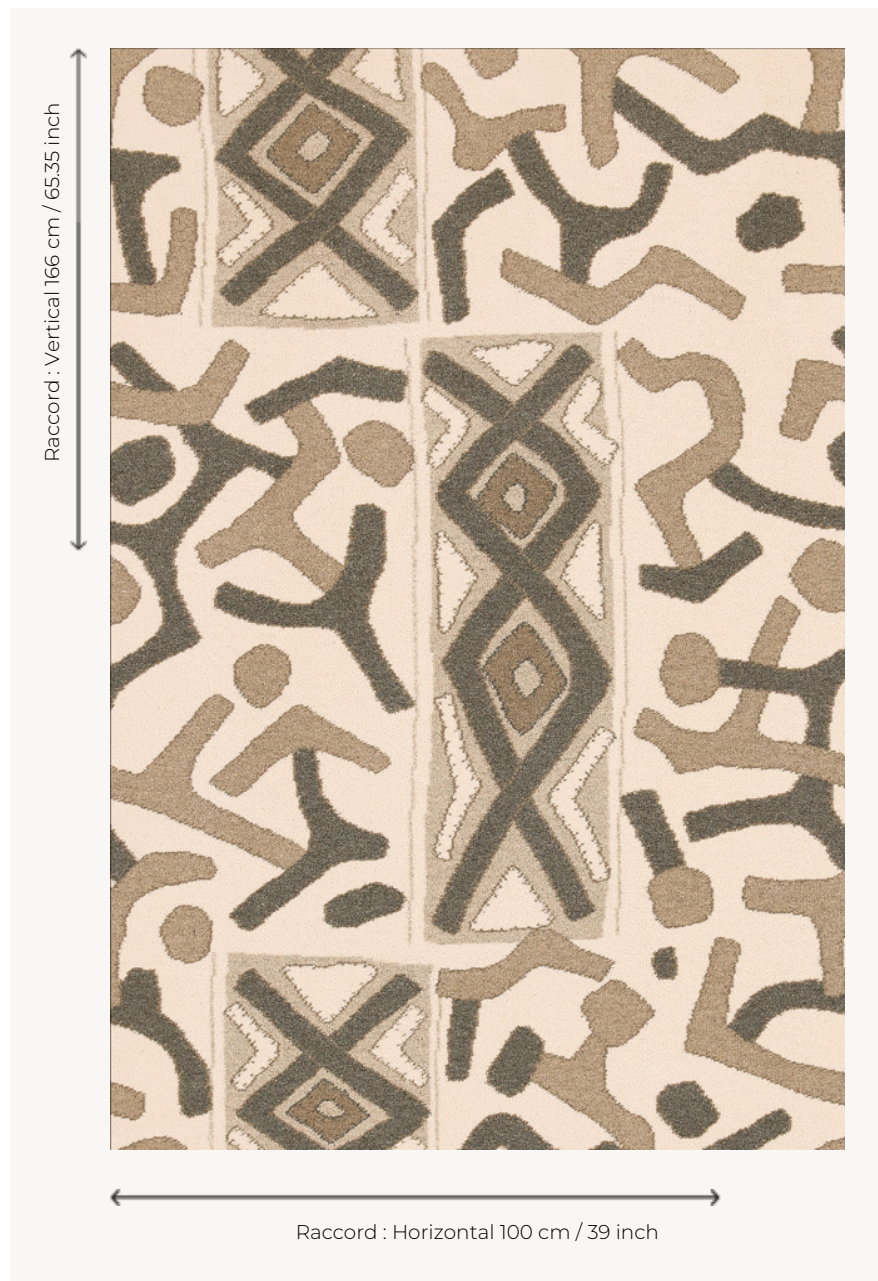

FT491002 BORKOU

BORKOU is a Fast-track Axminster woven carpet adaptation of the eponym wallpaper, designed in two colorful atmospheres.

FT491002 - MARRON

Pierre Frey

PERFORMANCE TRAFIC INTENSE - NON FEU

FAMILY Carpet

TECHNIQUE Fast-Track woven Axminster

USE Intensive traffic
Stairs

COMPOSITION 80 % Wool - 20 % Polyamide

DENSITY 7x10

PILE Cut pile

ASPECT Mat

REPEAT H: 100 cm - 39,00 inch
V: 166 cm - 65,35 inch
Straight repeat

NUMBER OF COLORS 5

PILE HEIGHT 7.40 mm
0.29 inch

TOTAL HEIGHT 10.10 mm
0.39 inch

TOTAL WEIGHT 7.18 oz/ft²

NOTES Fire retardant
Heavy traffic
Large width

INFORMATION Production tolerance +/- 3 to 5%
Natural irregularities
Natural peeling

2 Colors

FT491001
OCRE

FT491002
MARRON