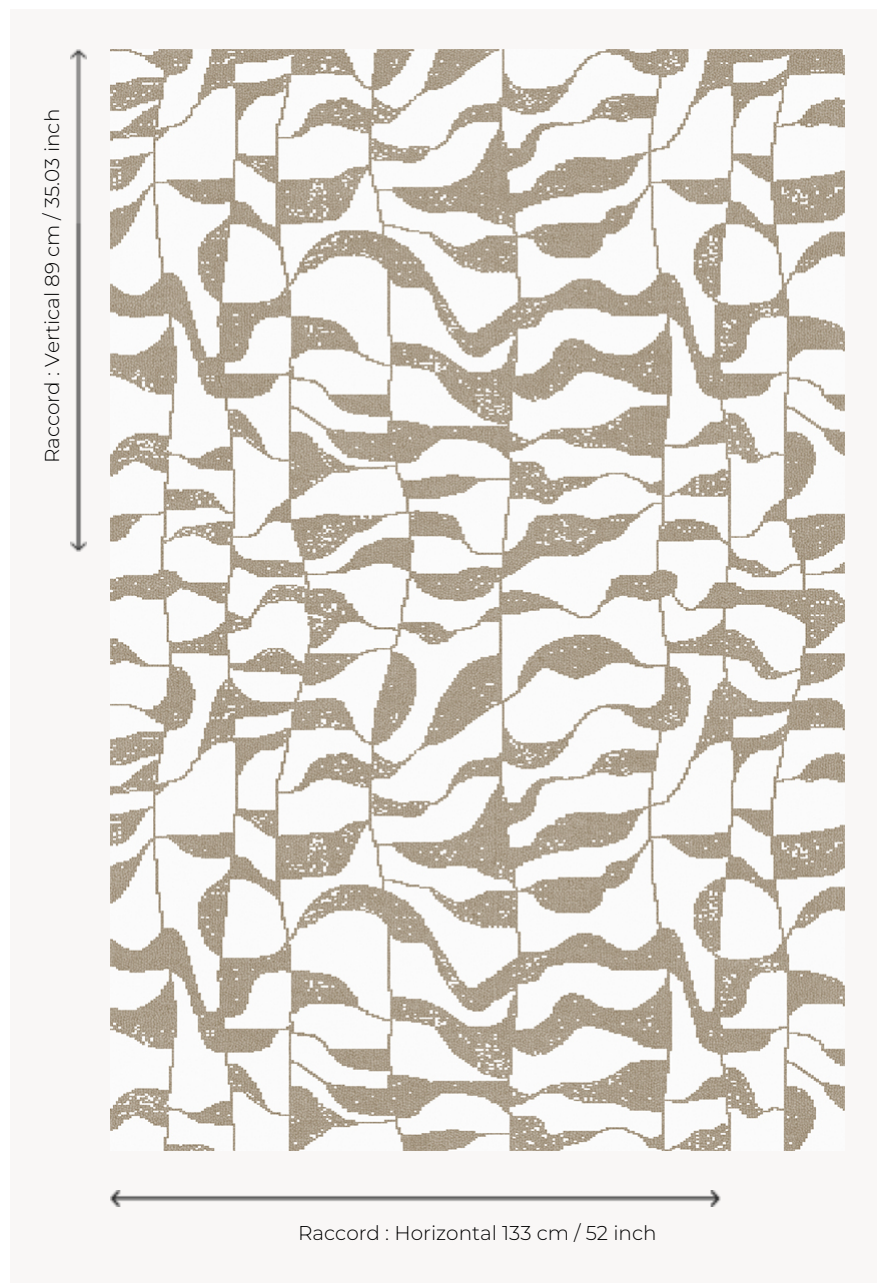

FT494002 LA SOURCE

LA SOURCE is a Fast-track Axminster carpet developed in 3 colorways made with the collection's natural hues. This graphic pattern evokes the undulations of the hot springs that sometimes lurk in the heart of the Sahara.

FT494002 - BEIGE

Pierre Frey

PERFORMANCE TRAFIC INTENSE - NON FEU

FAMILY Carpet

TECHNIQUE Fast-Track woven Axminster

USE Intensive traffic
Stairs

COMPOSITION 80 % Wool - 20 % Polyamide

DENSITY 7x10

PILE Cut pile

ASPECT Mat

REPEAT H: 133 cm - 52,00 inch
V: 89 cm - 35,03 inch
Straight repeat

NUMBER OF COLORS 2

PILE HEIGHT 7.40 mm
0.29 inch

TOTAL HEIGHT 10.10 mm
0.39 inch

TOTAL WEIGHT 7.18 oz/ft²

NOTES Fire retardant
Heavy traffic
Large width

INFORMATION Production tolerance +/- 3 to 5%
Natural irregularities
Natural peeling

3 Colors

FT494001
NOIR/BLANC

FT494002
BEIGE

FT494003
VERT D'EAU