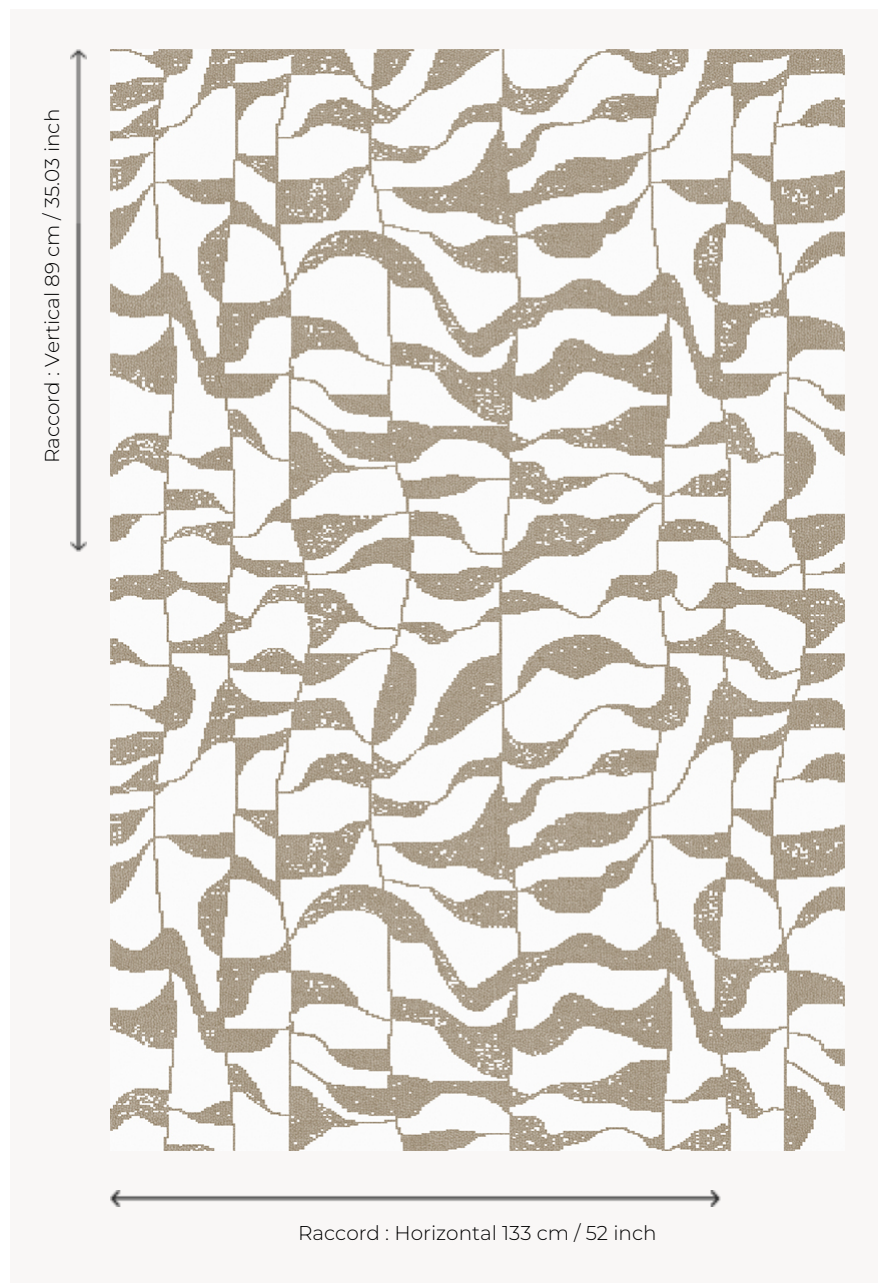

FT494002 LA SOURCE

LA SOURCE is a Fast-track Axminster carpet developed in 3 colorways made with the collection's natural hues. This graphic pattern evokes the undulations of the hot springs that sometimes lurk in the heart of the Sahara.

FT494002 - BEIGE

Pierre Frey

PERFORMANCE	TRAFIC INTENSE - NON FEU
FAMILY	Carpet
TECHNIQUE	Fast-Track woven Axminster
USE	Intensive traffic Stairs
COMPOSITION	80 % Wool - 20 % Polyamide
DENSITY	7x10
PILE	Cut pile
ASPECT	Mat
REPEAT	H: 133 cm - 52,00 inch V: 89 cm - 35,03 inch Straight repeat
NUMBER OF COLORS	2
PILE HEIGHT	7.40 mm 0.29 inch
TOTAL HEIGHT	10.10 mm 0.39 inch
TOTAL WEIGHT	7.18 oz/ft ²
NOTES	Fire retardant Heavy traffic Large width
INFORMATION	Production tolerance +/- 3 to 5% Natural irregularities Natural peeling

3 Colors

FT494001
NOIR/BLANC

FT494002
BEIGE

FT494003
VERT D'EAU