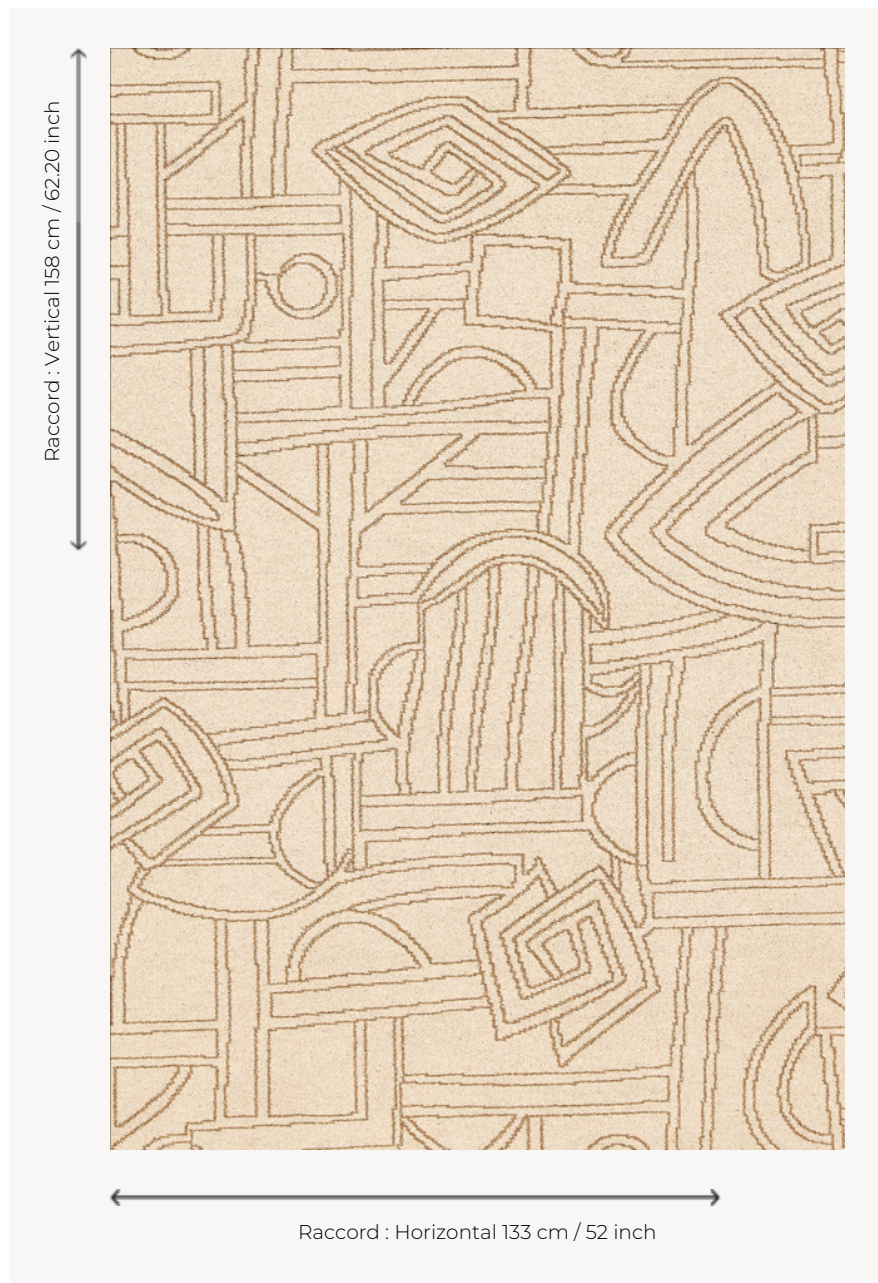

FT495001 WADI

WADI is a graphic and timeless design in natural speckled shades. It is available in two colorways, including a tone-on-tone beige monochrome.

FT495001 - DUNES

Pierre Frey

PERFORMANCE TRAFIC INTENSE - NON FEU

FAMILY Carpet

TECHNIQUE Fast-Track woven Axminster

USE Intensive traffic
Stairs

COMPOSITION 80 % Wool - 20 % Polyamide

DENSITY 7x10

PILE Cut pile

ASPECT Mat

REPEAT H: 133 cm - 52,00 inch
V: 158 cm - 62,20 inch
Straight repeat

NUMBER OF COLORS 2

PILE HEIGHT 7.40 mm
0.29 inch

TOTAL HEIGHT 10.10 mm
0.39 inch

TOTAL WEIGHT 7.18 oz/ft²

NOTES Fire retardant
Heavy traffic
Large width

INFORMATION Production tolerance +/- 3 to 5%
Natural irregularities
Natural peeling

2 Colors

FT495001
DUNES

FT495002
PERLE