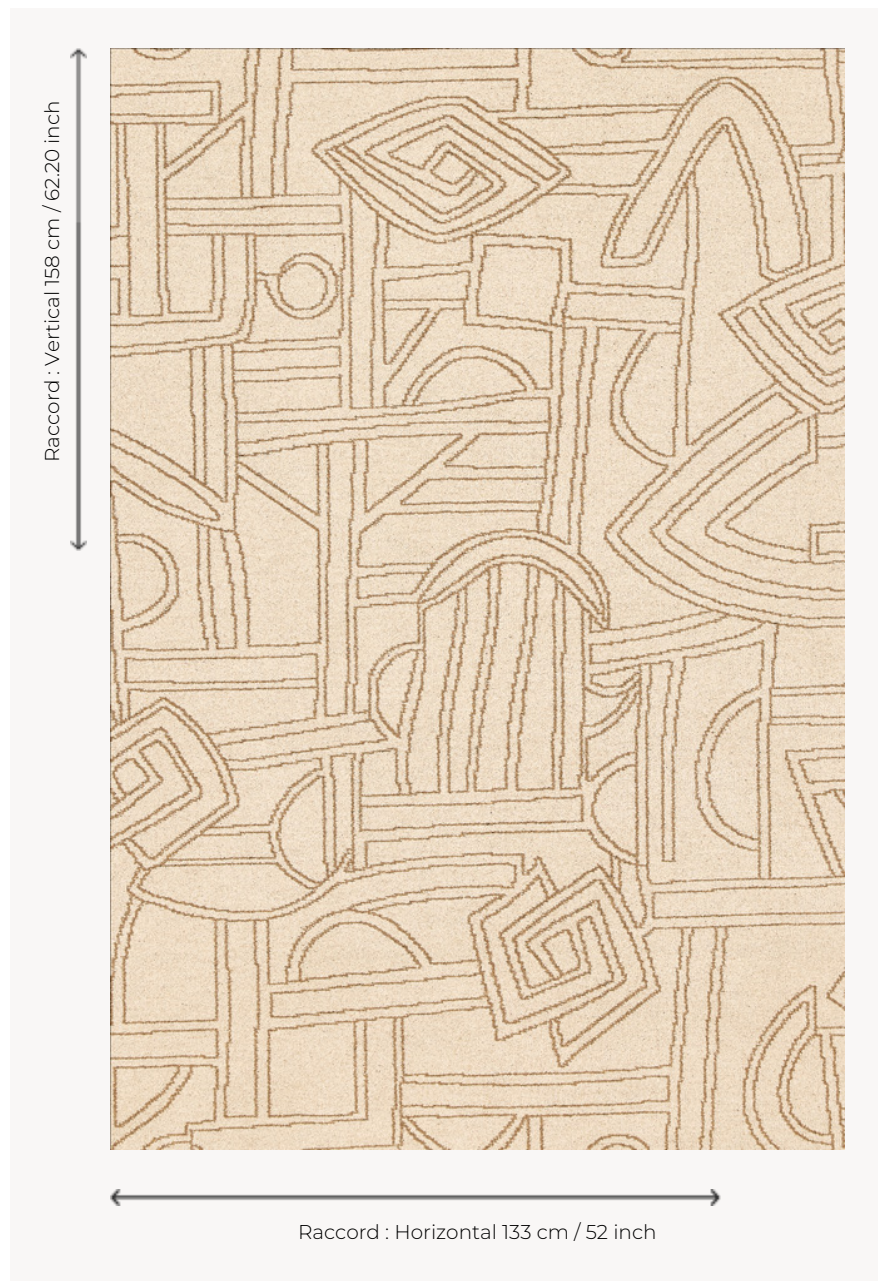

FT495001 WADI

WADI is a graphic and timeless design in natural speckled shades. It is available in two colorways, including a tone-on-tone beige monochrome.

FT495001 - DUNES

Pierre Frey

PERFORMANCE TRAFIC INTENSE - NON FEU

FAMILY Carpet

TECHNIQUE Fast-Track woven Axminster

USE Intensive traffic
Stairs

COMPOSITION 80 % Wool - 20 % Polyamide

DENSITY 7x10

PILE Cut pile

ASPECT Mat

REPEAT H: 133 cm - 52,00 inch
V: 158 cm - 62,20 inch
Straight repeat

NUMBER OF COLORS 2

PILE HEIGHT 7.40 mm
0.29 inch

TOTAL HEIGHT 10.10 mm
0.39 inch

TOTAL WEIGHT 7.18 oz/ft²

NOTES Fire retardant
Heavy traffic
Large width

INFORMATION Production tolerance +/- 3 to 5%
Natural irregularities
Natural peeling

2 Colors

FT495001
DUNES

FT495002
PERLE