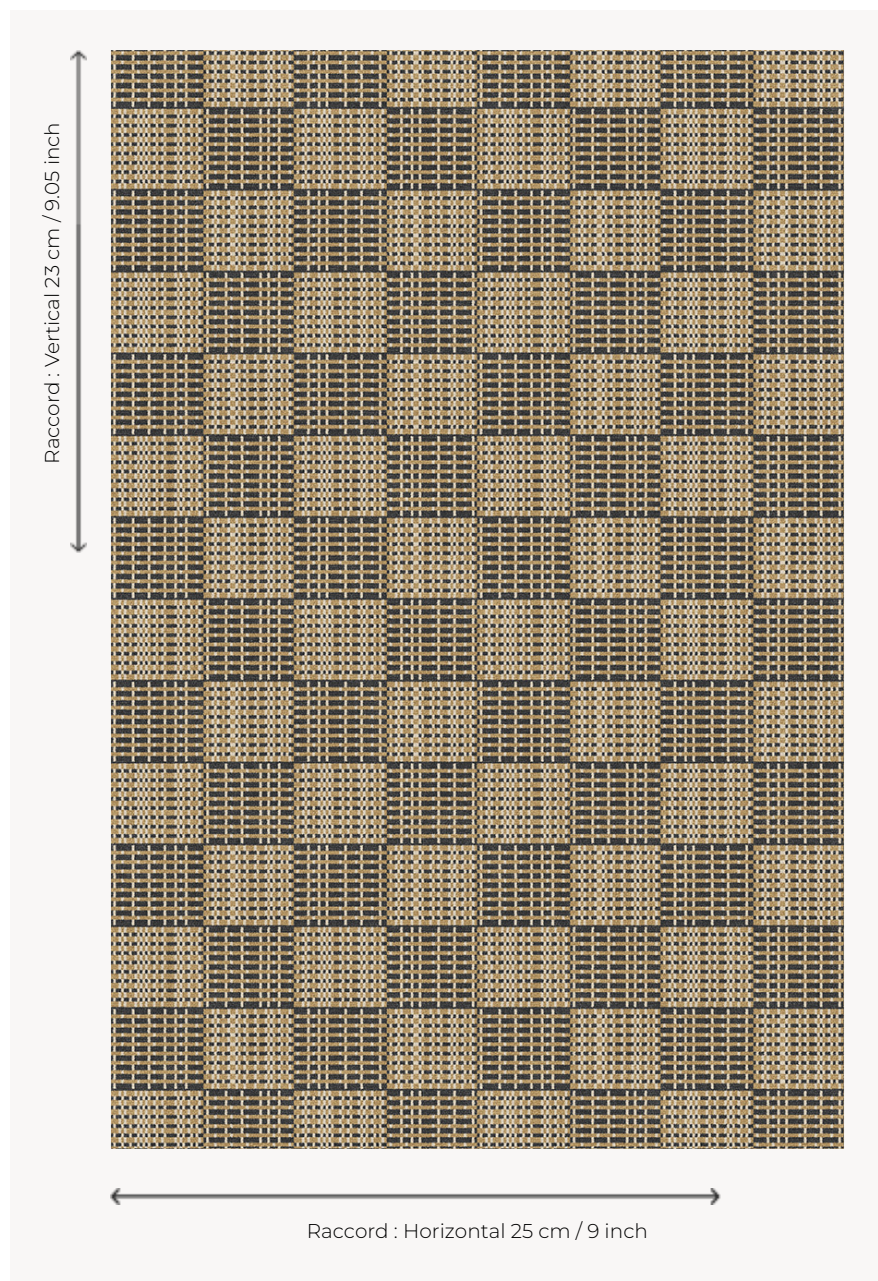

IT112001 DINO

Graphic and resolutely contemporary carpet in 3 colours.

IT112001 - Cappuccino

Fadini Borghi

PERFORMANCE	TRAFIC INTENSE - NON FEU
FAMILY	Carpet
TECHNIQUE	Fast-Track woven Axminster
USE	Intensive traffic
COMPOSITION	80 % Wool - 20 % Polyamide
DENSITY	7x10
PILE	Cut pile
ASPECT	Mat
REPEAT	H: 25 cm - 9,00 inch V: 23 cm - 9,05 inch Straight repeat
NUMBER OF COLORS	3
PILE HEIGHT	7.40 mm 0.29 inch
TOTAL HEIGHT	10.10 mm 0.39 inch
TOTAL WEIGHT	7.18 oz/ft ²
CERTIFICATIONS	Passé
NOTES	Fire retardant Heavy traffic Large width
INFORMATION	Production tolerance +/- 3 to 5% Natural peeling

3 Colors

IT112001
Cappuccino

IT112002
Paon

IT112003
Rubis