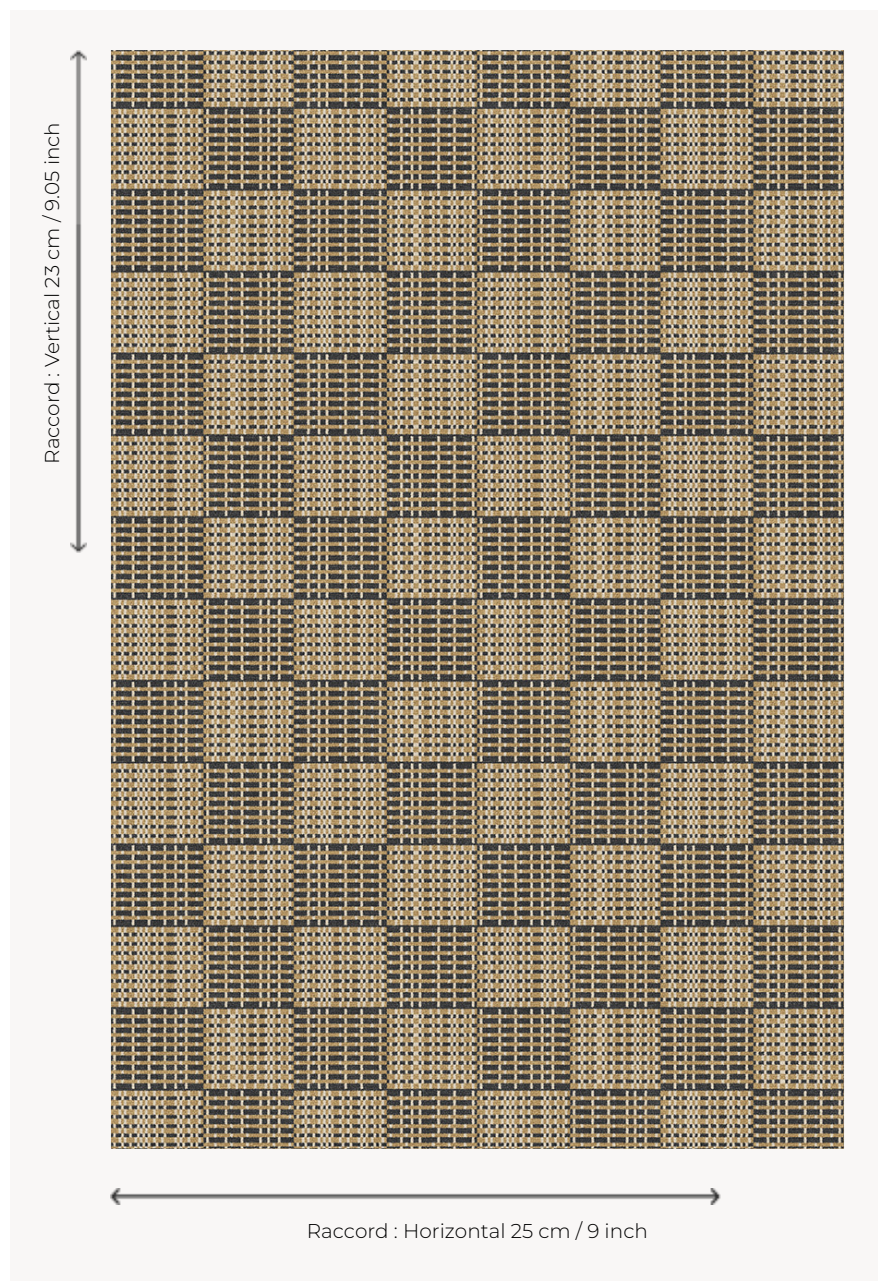

IT112001 DINO

Graphic and resolutely contemporary carpet in 3 colours.

IT112001 - Cappuccino

Fadini Borghi

PERFORMANCE	TRAFIC INTENSE - NON FEU
FAMILY	Carpet
TECHNIQUE	Fast-Track woven Axminster
USE	Intensive traffic
COMPOSITION	80 % Wool - 20 % Polyamide
DENSITY	7x10
PILE	Cut pile
ASPECT	Mat
REPEAT	H: 25 cm - 9,00 inch V: 23 cm - 9,05 inch Straight repeat
NUMBER OF COLORS	3
PILE HEIGHT	7.40 mm 0.29 inch
TOTAL HEIGHT	10.10 mm 0.39 inch
TOTAL WEIGHT	7.18 oz/ft ²
CERTIFICATIONS	Passé
NOTES	Fire retardant Heavy traffic Large width
INFORMATION	Production tolerance +/- 3 to 5% Natural peeling

3 Colors

IT112001
Cappuccino

IT112002
Paon

IT112003
Rubis