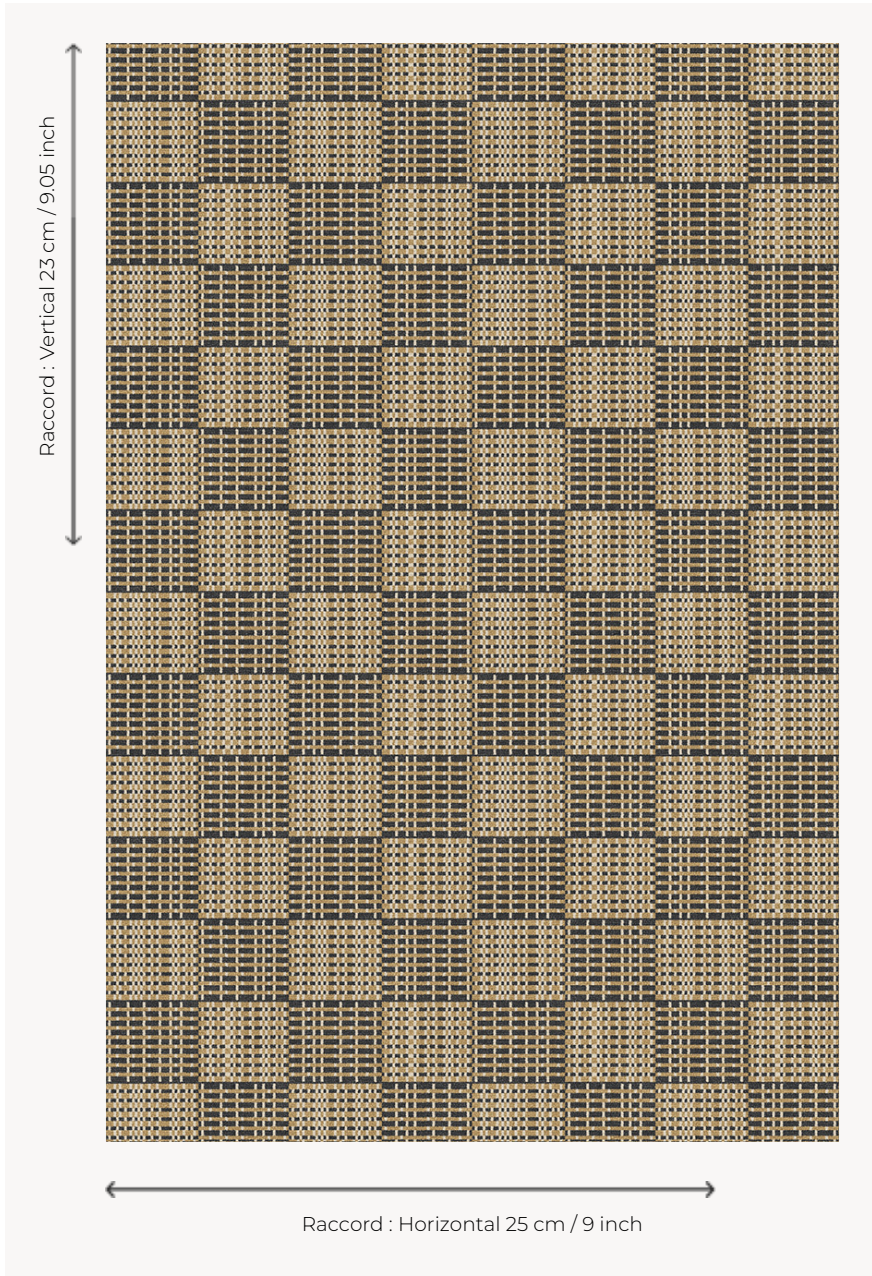

IT112001 DINO

Graphic and resolutely contemporary carpet in 3 colours.

IT112001 - Cappuccino

Fadini Borghi

PERFORMANCE	TRAFIC INTENSE - NON FEU
FAMILY	Carpet
TECHNIQUE	Fast-Track woven Axminster
USE	Intensive traffic
COMPOSITION	80 % Wool - 20 % Polyamide
DENSITY	7x10
PILE	Cut pile
ASPECT	Mat
REPEAT	H: 25 cm - 9,00 inch V: 23 cm - 9,05 inch Straight repeat
NUMBER OF COLORS	3
PILE HEIGHT	7.40 mm 0.29 inch
TOTAL HEIGHT	10.10 mm 0.39 inch
TOTAL WEIGHT	7.18 oz/ft ²
CERTIFICATIONS	Passé
NOTES	Fire retardant Heavy traffic Large width
INFORMATION	Production tolerance +/- 3 to 5% Natural peeling

3 Colors

IT112001
Cappuccino

IT112002
Paon

IT112003
Rubis