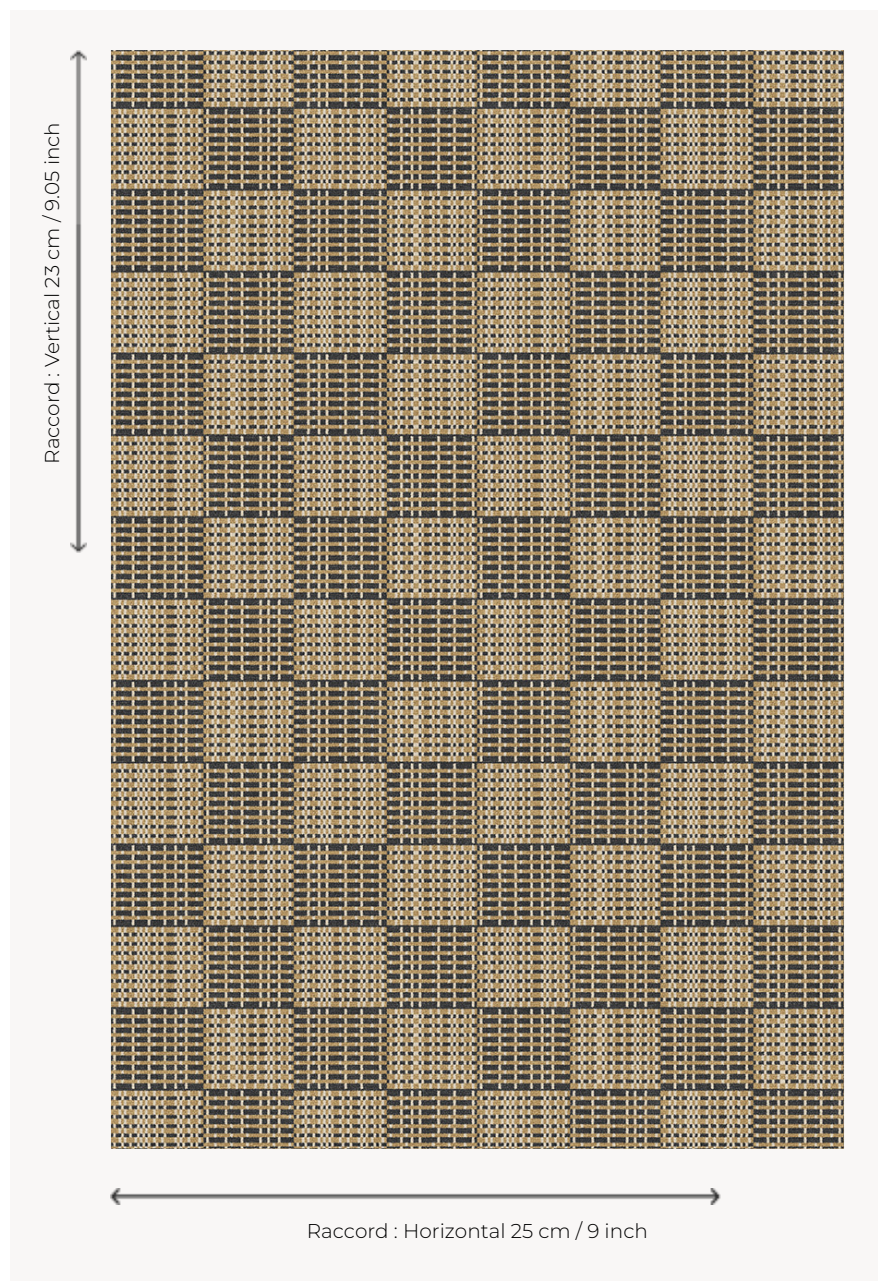

# IT112001 DINO

Graphic and resolutely contemporary carpet in 3 colours.

## Fadini Borghi

<b>PERFORMANCE</b>	TRAFIC INTENSE - NON FEU
<b>FAMILY</b>	Carpet
<b>TECHNIQUE</b>	Fast-Track woven Axminster
<b>USE</b>	Intensive traffic
<b>COMPOSITION</b>	80 % Wool - 20 % Polyamide
<b>DENSITY</b>	7x10
<b>PILE</b>	Cut pile
<b>ASPECT</b>	Mat
<b>REPEAT</b>	H: 25 cm - 9,00 inch V: 23 cm - 9,05 inch Straight repeat
<b>NUMBER OF COLORS</b>	3
<b>PILE HEIGHT</b>	7.40 mm 0.29 inch
<b>TOTAL HEIGHT</b>	10.10 mm 0.39 inch
<b>TOTAL WEIGHT</b>	7.18 oz/ft <sup>2</sup>
<b>CERTIFICATIONS</b>	Passé
<b>NOTES</b>	Fire retardant Heavy traffic Large width
<b>INFORMATION</b>	Production tolerance +/- 3 to 5% Natural peeling