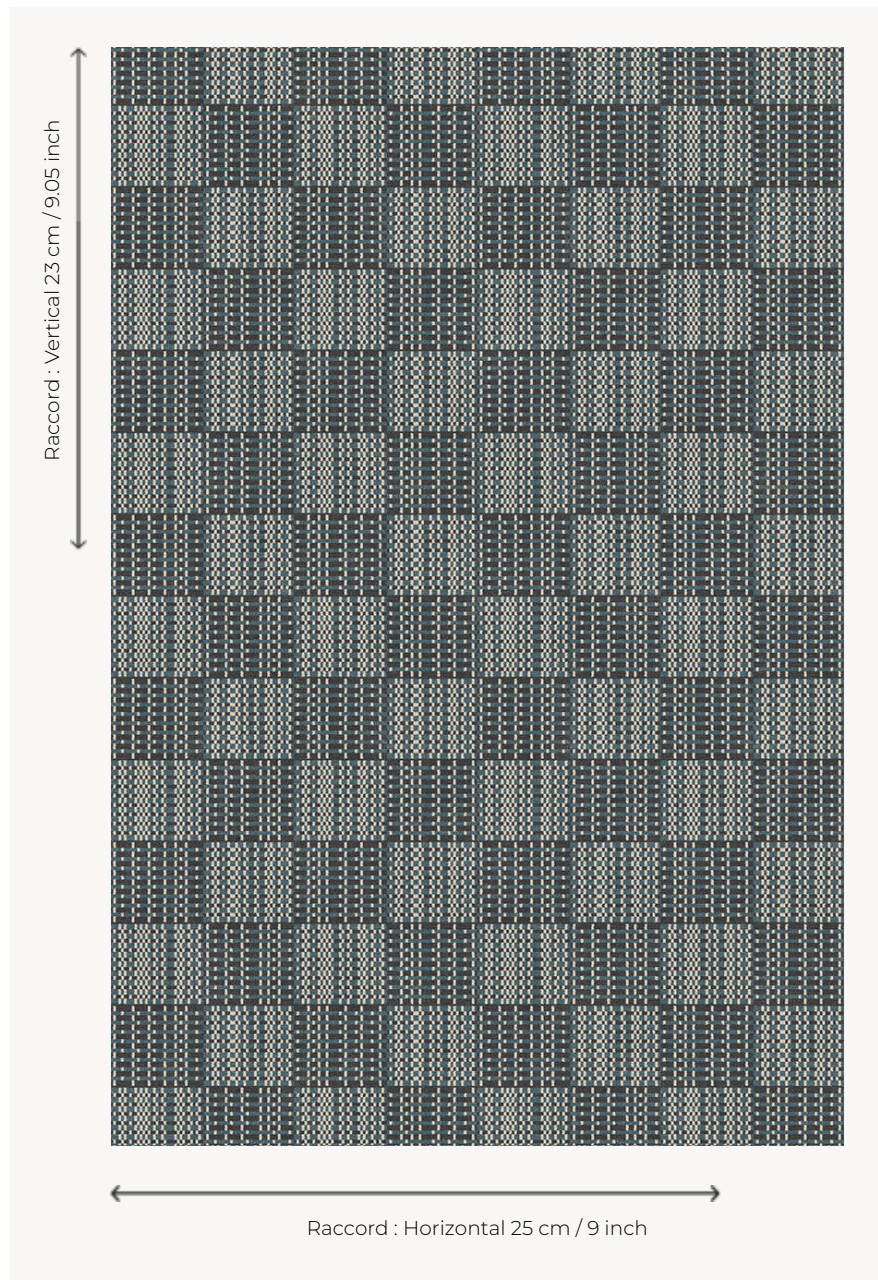

# IT112002 DINO

Graphic and resolutely contemporary carpet in 3 colours.

## Fadini Borghi

<b>PERFORMANCE</b>	TRAFIC INTENSE - NON FEU
<b>FAMILY</b>	Carpet
<b>TECHNIQUE</b>	Fast-Track woven Axminster
<b>USE</b>	Intensive traffic
<b>COMPOSITION</b>	80 % Wool - 20 % Polyamide
<b>DENSITY</b>	7x10
<b>PILE</b>	Cut pile
<b>ASPECT</b>	Mat
<b>REPEAT</b>	H: 25 cm - 9,00 inch V: 23 cm - 9,05 inch Straight repeat
<b>NUMBER OF COLORS</b>	3
<b>PILE HEIGHT</b>	7.40 mm 0.29 inch
<b>TOTAL HEIGHT</b>	10.10 mm 0.39 inch
<b>TOTAL WEIGHT</b>	7.18 oz/ft <sup>2</sup>
<b>CERTIFICATIONS</b>	Passé
<b>NOTES</b>	Fire retardant Heavy traffic Large width
<b>INFORMATION</b>	Production tolerance +/- 3 to 5% Natural peeling