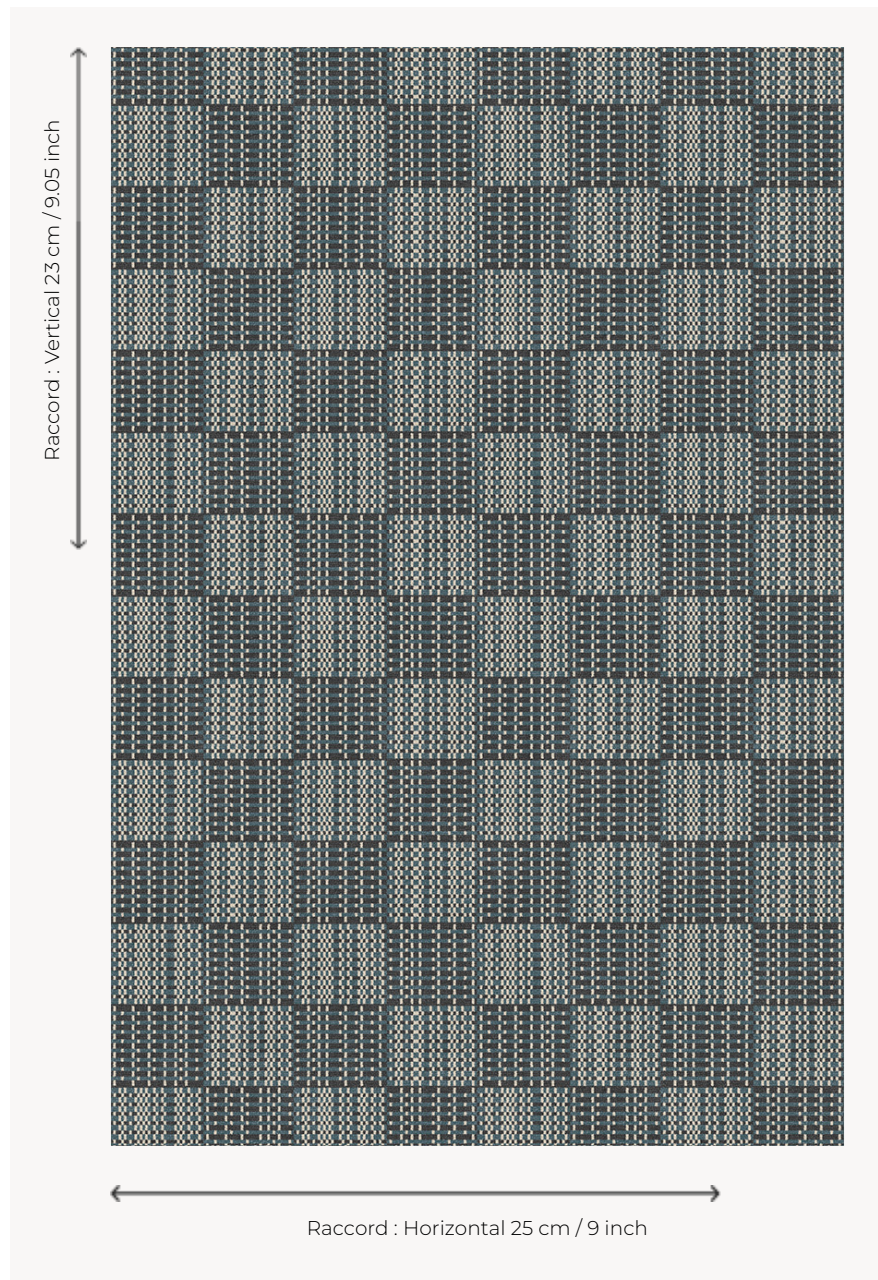

IT112002 DINO

Graphic and resolutely contemporary carpet in 3 colours.

IT112002 - Paon

Fadini Borghi

PERFORMANCE	TRAFIC INTENSE - NON FEU
FAMILY	Carpet
TECHNIQUE	Fast-Track woven Axminster
USE	Intensive traffic
COMPOSITION	80 % Wool - 20 % Polyamide
DENSITY	7x10
PILE	Cut pile
ASPECT	Mat
REPEAT	H: 25 cm - 9,00 inch V: 23 cm - 9,05 inch Straight repeat
NUMBER OF COLORS	3
PILE HEIGHT	7.40 mm 0.29 inch
TOTAL HEIGHT	10.10 mm 0.39 inch
TOTAL WEIGHT	7.18 oz/ft ²
CERTIFICATIONS	Passé
NOTES	Fire retardant Heavy traffic Large width
INFORMATION	Production tolerance +/- 3 to 5% Natural peeling

3 Colors

IT112001
Cappuccino

IT112002
Paon

IT112003
Rubis