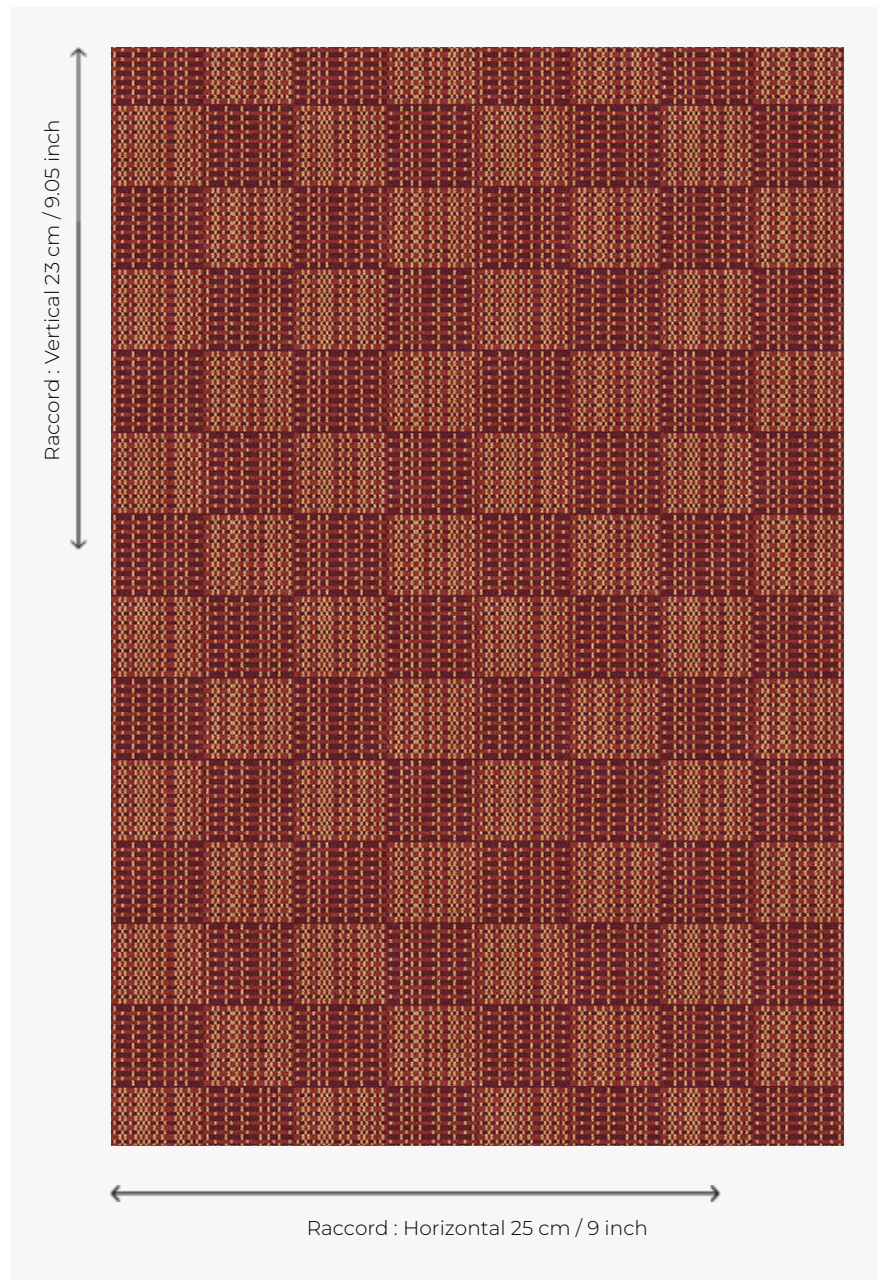

IT112003 DINO

Graphic and resolutely contemporary carpet in 3 colours.

IT112003 - Rubis

Fadini Borghi

PERFORMANCE	TRAFIC INTENSE - NON FEU
FAMILY	Carpet
TECHNIQUE	Fast-Track woven Axminster
USE	Intensive traffic
COMPOSITION	80 % Wool - 20 % Polyamide
DENSITY	7x10
PILE	Cut pile
ASPECT	Mat
REPEAT	H: 25 cm - 9,00 inch V: 23 cm - 9,05 inch Straight repeat
NUMBER OF COLORS	3
PILE HEIGHT	7.40 mm 0.29 inch
TOTAL HEIGHT	10.10 mm 0.39 inch
TOTAL WEIGHT	7.18 oz/ft ²
CERTIFICATIONS	Passé
NOTES	Fire retardant Heavy traffic Large width
INFORMATION	Production tolerance +/- 3 to 5% Natural peeling

3 Colors

IT112001
Cappuccino

IT112002
Paon

IT112003
Rubis