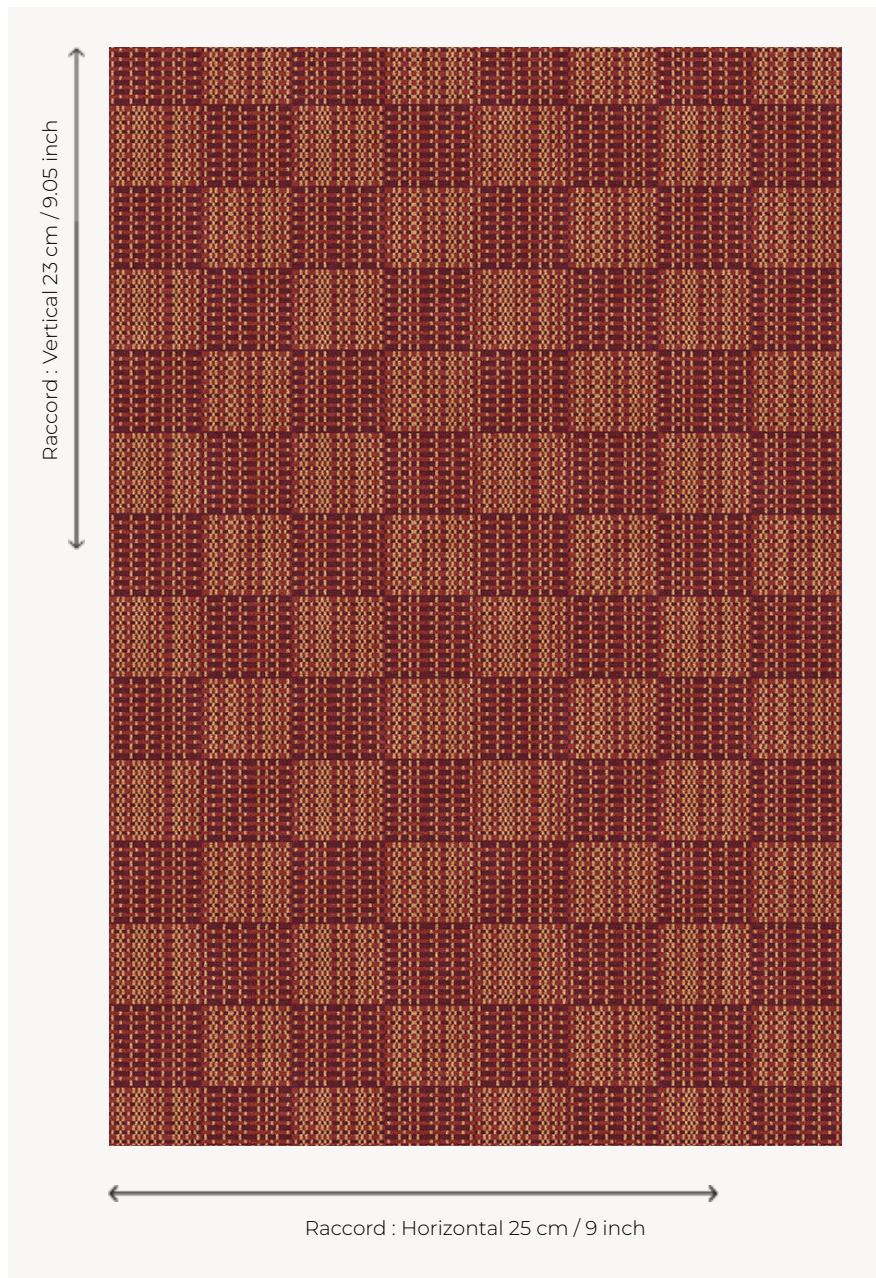

IT112003 DINO

Graphic and resolutely contemporary carpet in 3 colours.

IT112003 - Rubis

Fadini Borghi

PERFORMANCE	TRAFIC INTENSE - NON FEU
FAMILY	Carpet
TECHNIQUE	Fast-Track woven Axminster
USE	Intensive traffic
COMPOSITION	80 % Wool - 20 % Polyamide
DENSITY	7x10
PILE	Cut pile
ASPECT	Mat
REPEAT	H: 25 cm - 9,00 inch V: 23 cm - 9,05 inch Straight repeat
NUMBER OF COLORS	3
PILE HEIGHT	7.40 mm 0.29 inch
TOTAL HEIGHT	10.10 mm 0.39 inch
TOTAL WEIGHT	7.18 oz/ft ²
CERTIFICATIONS	Passé
NOTES	Fire retardant Heavy traffic Large width
INFORMATION	Production tolerance +/- 3 to 5% Natural peeling

3 Colors

IT112001
Cappuccino

IT112002
Paon

IT112003
Rubis