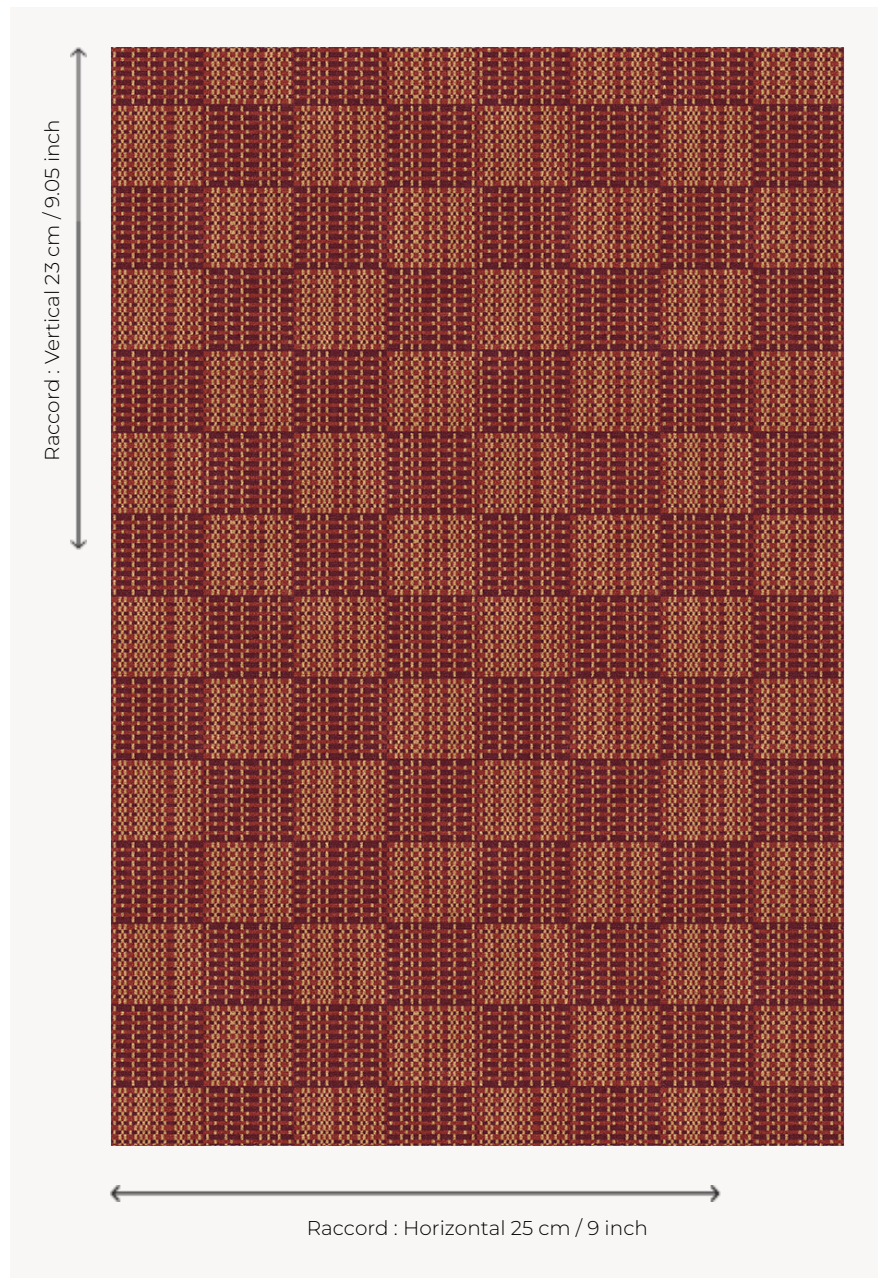

IT112003 DINO

Graphic and resolutely contemporary carpet in 3 colours.

IT112003 - Rubis

Fadini Borghi

PERFORMANCE TRAFIC INTENSE - NON FEU

FAMILY Carpet

TECHNIQUE Fast-Track woven Axminster

USE Intensive traffic

COMPOSITION 80 % Wool - 20 % Polyamide

DENSITY 7x10

PILE Cut pile

ASPECT Mat

REPEAT H: 25 cm - 9,00 inch
V: 23 cm - 9,05 inch
Straight repeat

NUMBER OF COLORS 3

PILE HEIGHT 7.40 mm
0.29 inch

TOTAL HEIGHT 10.10 mm
0.39 inch

TOTAL WEIGHT 7.18 oz/ft²

CERTIFICATIONS Passé

NOTES Fire retardant
Heavy traffic
Large width

INFORMATION Production tolerance +/- 3 to 5%
Natural peeling

3 Colors

IT112001
Cappuccino

IT112002
Paon

IT112003
Rubis