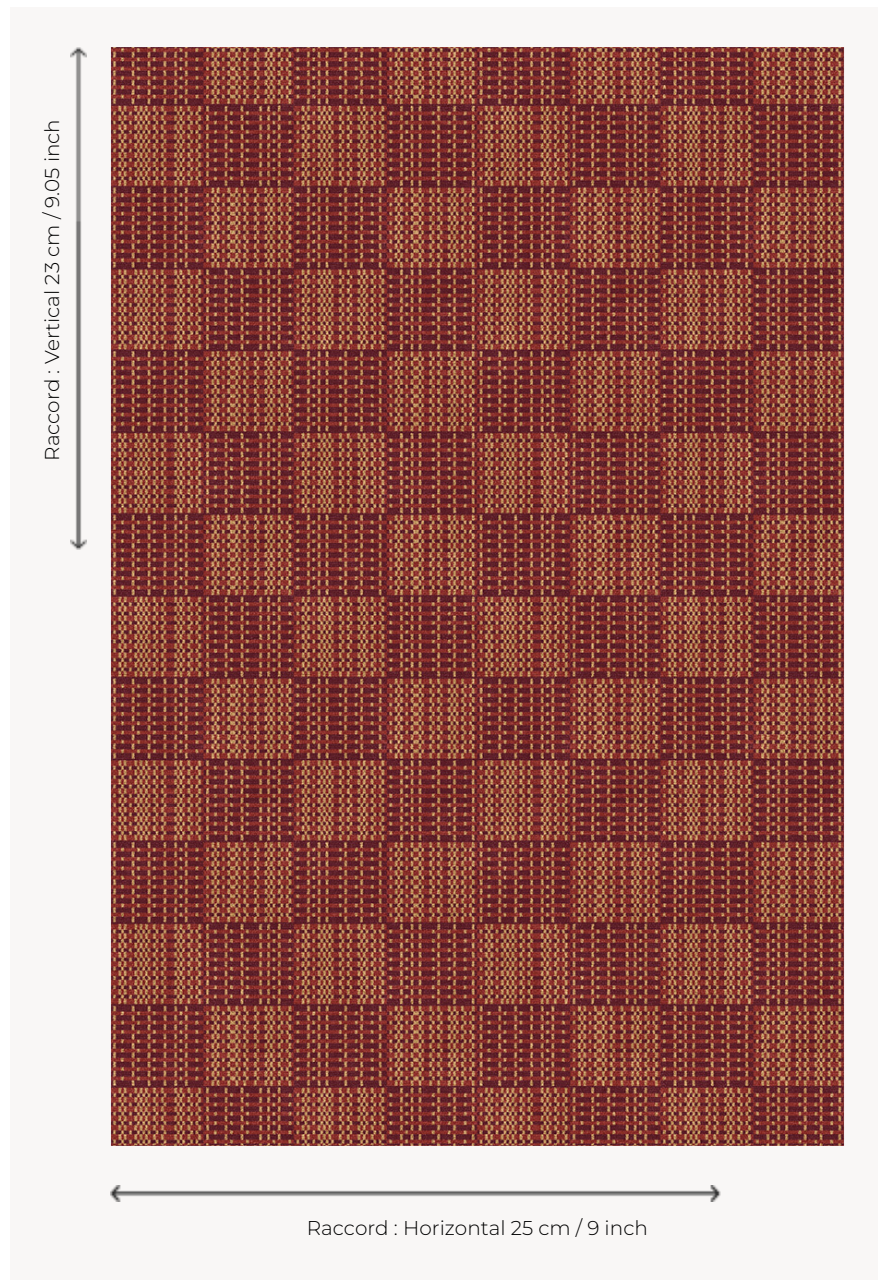

# IT112003 DINO

Graphic and resolutely contemporary carpet in 3 colours.

## Fadini Borghi

<b>PERFORMANCE</b>	TRAFIC INTENSE - NON FEU
<b>FAMILY</b>	Carpet
<b>TECHNIQUE</b>	Fast-Track woven Axminster
<b>USE</b>	Intensive traffic
<b>COMPOSITION</b>	80 % Wool - 20 % Polyamide
<b>DENSITY</b>	7x10
<b>PILE</b>	Cut pile
<b>ASPECT</b>	Mat
<b>REPEAT</b>	H: 25 cm - 9,00 inch V: 23 cm - 9,05 inch Straight repeat
<b>NUMBER OF COLORS</b>	3
<b>PILE HEIGHT</b>	7.40 mm 0.29 inch
<b>TOTAL HEIGHT</b>	10.10 mm 0.39 inch
<b>TOTAL WEIGHT</b>	7.18 oz/ft <sup>2</sup>
<b>CERTIFICATIONS</b>	Passé
<b>NOTES</b>	Fire retardant Heavy traffic Large width
<b>INFORMATION</b>	Production tolerance +/- 3 to 5% Natural peeling