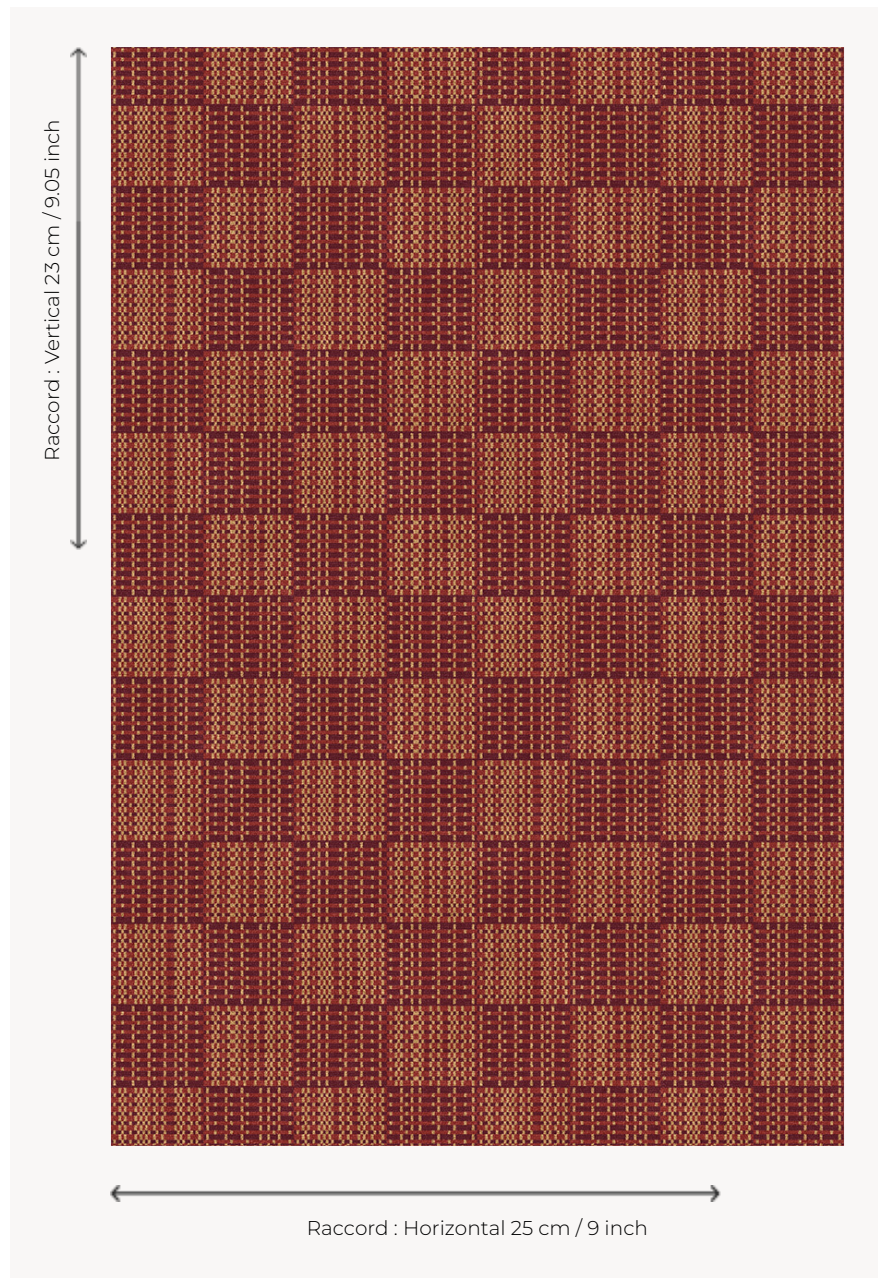

IT112003 DINO

Graphic and resolutely contemporary carpet in 3 colours.

IT112003 - Rubis

Fadini Borghi

PERFORMANCE	TRAFIC INTENSE - NON FEU
FAMILY	Carpet
TECHNIQUE	Fast-Track woven Axminster
USE	Intensive traffic
COMPOSITION	80 % Wool - 20 % Polyamide
DENSITY	7x10
PILE	Cut pile
ASPECT	Mat
REPEAT	H: 25 cm - 9,00 inch V: 23 cm - 9,05 inch Straight repeat
NUMBER OF COLORS	3
PILE HEIGHT	7.40 mm 0.29 inch
TOTAL HEIGHT	10.10 mm 0.39 inch
TOTAL WEIGHT	7.18 oz/ft ²
CERTIFICATIONS	Passé
NOTES	Fire retardant Heavy traffic Large width
INFORMATION	Production tolerance +/- 3 to 5% Natural peeling

3 Colors

IT112001
Cappuccino

IT112002
Paon

IT112003
Rubis