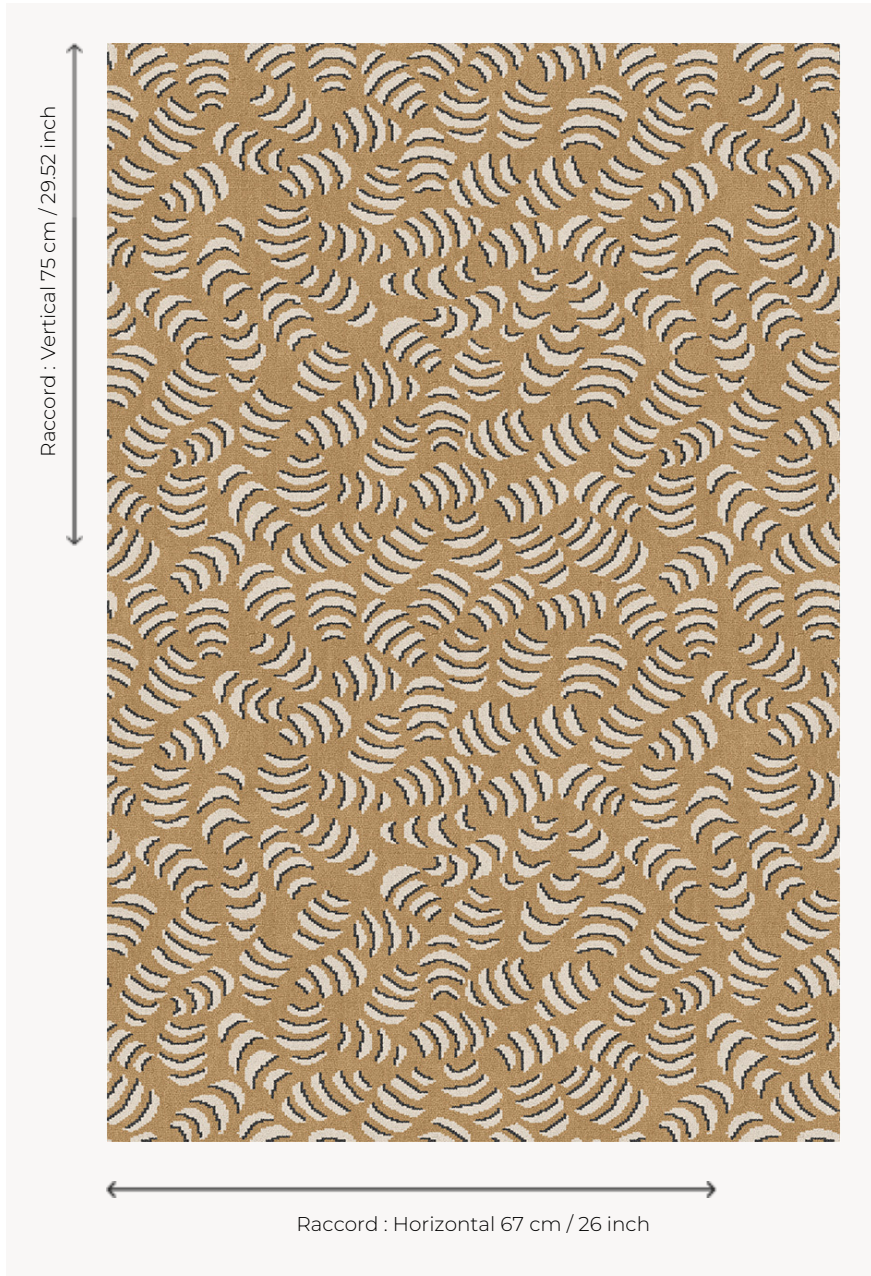

IT113001 BIANCA

Charming little motif from a 19th century archive, for a surprisingly modern carpet.

IT113001 - Cappuccino

Fadini Borghi

PERFORMANCE	TRAFIC INTENSE - NON FEU
FAMILY	Carpet
TECHNIQUE	Fast-Track woven Axminster
USE	Intensive traffic
COMPOSITION	80 % Wool - 20 % Polyamide
DENSITY	7x10
PILE	Cut pile
ASPECT	Mat
REPEAT	H: 67 cm - 26,00 inch V: 75 cm - 29,52 inch Straight repeat
NUMBER OF COLORS	3
PILE HEIGHT	7.40 mm 0.29 inch
TOTAL HEIGHT	10.10 mm 0.39 inch
TOTAL WEIGHT	7.18 oz/ft ²
CERTIFICATIONS	Passé
NOTES	Fire retardant Heavy traffic Large width
INFORMATION	Production tolerance +/- 3 to 5% Natural peeling

3 Colors

IT113001
Cappuccino

IT113002
Paon

IT113003
Rubis