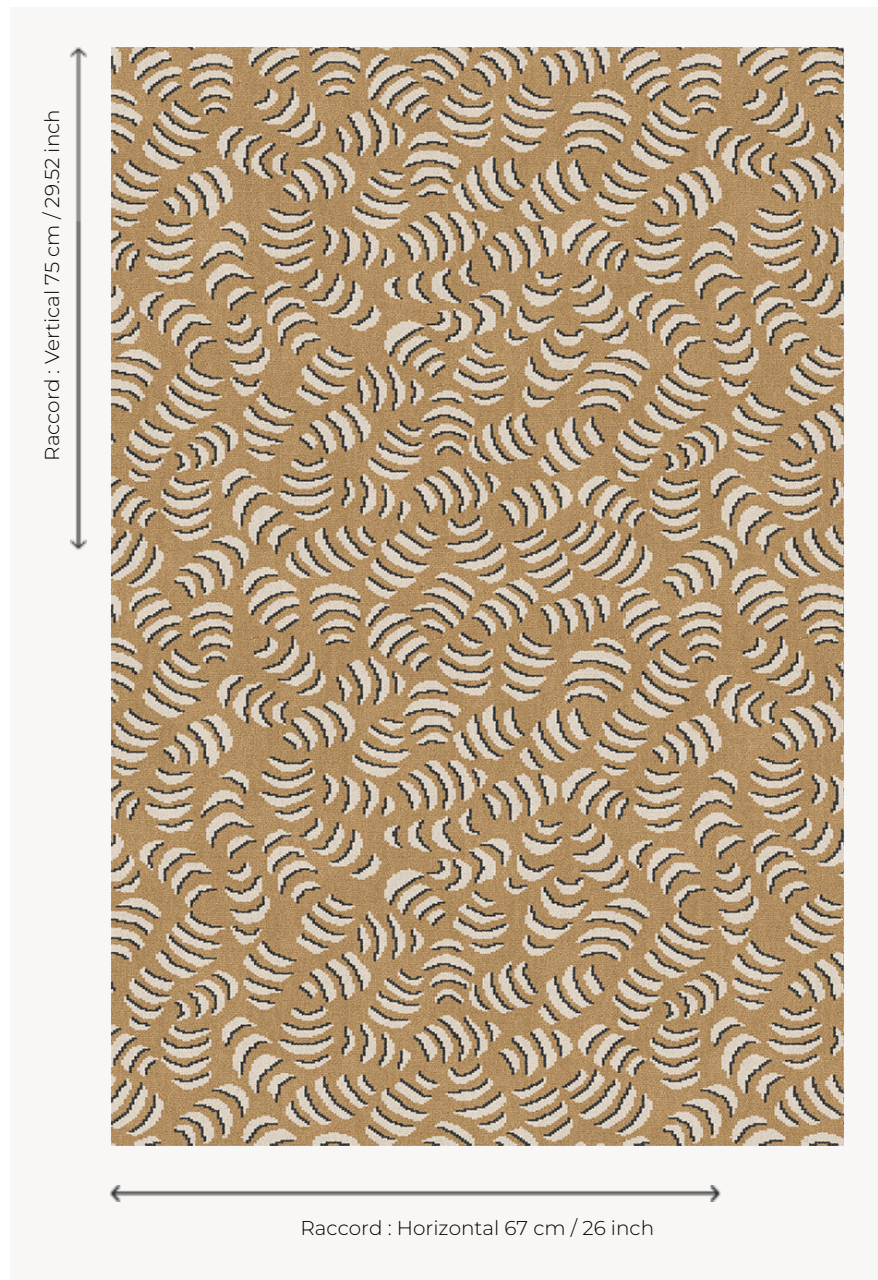

# IT113001 BIANCA

Charming little motif from a 19th century archive, for a surprisingly modern carpet.

## Fadini Borghi

**PERFORMANCE** TRAFIC INTENSE - NON FEU

**FAMILY** Carpet

**TECHNIQUE** Fast-Track woven Axminster

**USE** Intensive traffic

**COMPOSITION** 80 % Wool - 20 % Polyamide

**DENSITY** 7x10

**PILE** Cut pile

**ASPECT** Mat

**REPEAT** H: 67 cm - 26,00 inch  
V: 75 cm - 29,52 inch  
Straight repeat

**NUMBER OF COLORS** 3

**PILE HEIGHT** 7.40 mm  
0.29 inch

**TOTAL HEIGHT** 10.10 mm  
0.39 inch

**TOTAL WEIGHT** 7.18 oz/ft<sup>2</sup>

## 3 Colors

IT113001  
Cappuccino

IT113002  
Paon

IT113003  
Rubis