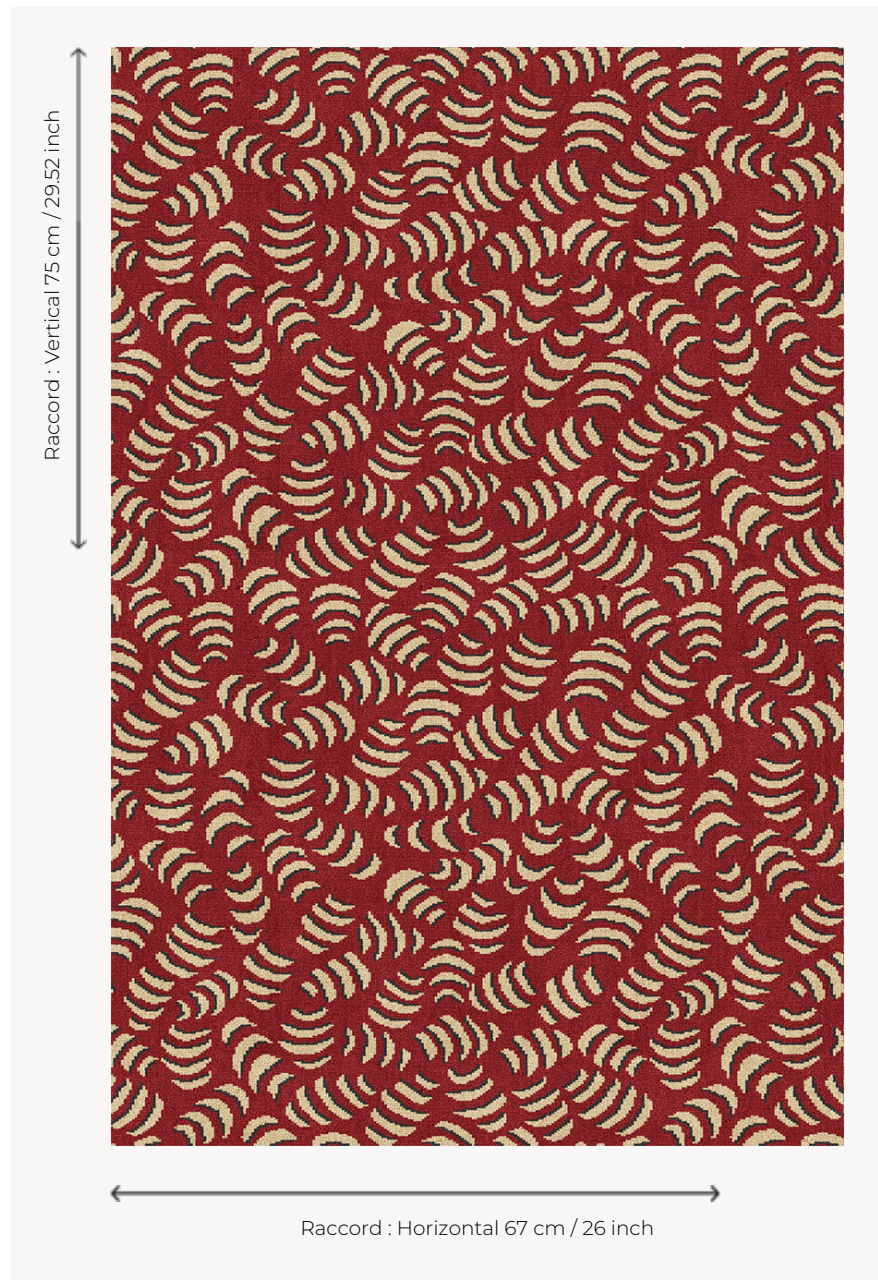

## IT113003 BIANCA

Charming little motif from a 19th century archive, for a surprisingly modern carpet.

### Fadini Borghi

**PERFORMANCE** TRAFIC INTENSE - NON FEU

**FAMILY** Carpet

**TECHNIQUE** Fast-Track woven Axminster

**USE** Intensive traffic

**COMPOSITION** 80 % Wool - 20 % Polyamide

**DENSITY** 7x10

**PILE** Cut pile

**ASPECT** Mat

**REPEAT** H: 67 cm - 26,00 inch  
V: 75 cm - 29,52 inch  
Straight repeat

**NUMBER OF COLORS** 3

**PILE HEIGHT** 7.40 mm  
0.29 inch

**TOTAL HEIGHT** 10.10 mm  
0.39 inch

**TOTAL WEIGHT** 7.18 oz/ft<sup>2</sup>