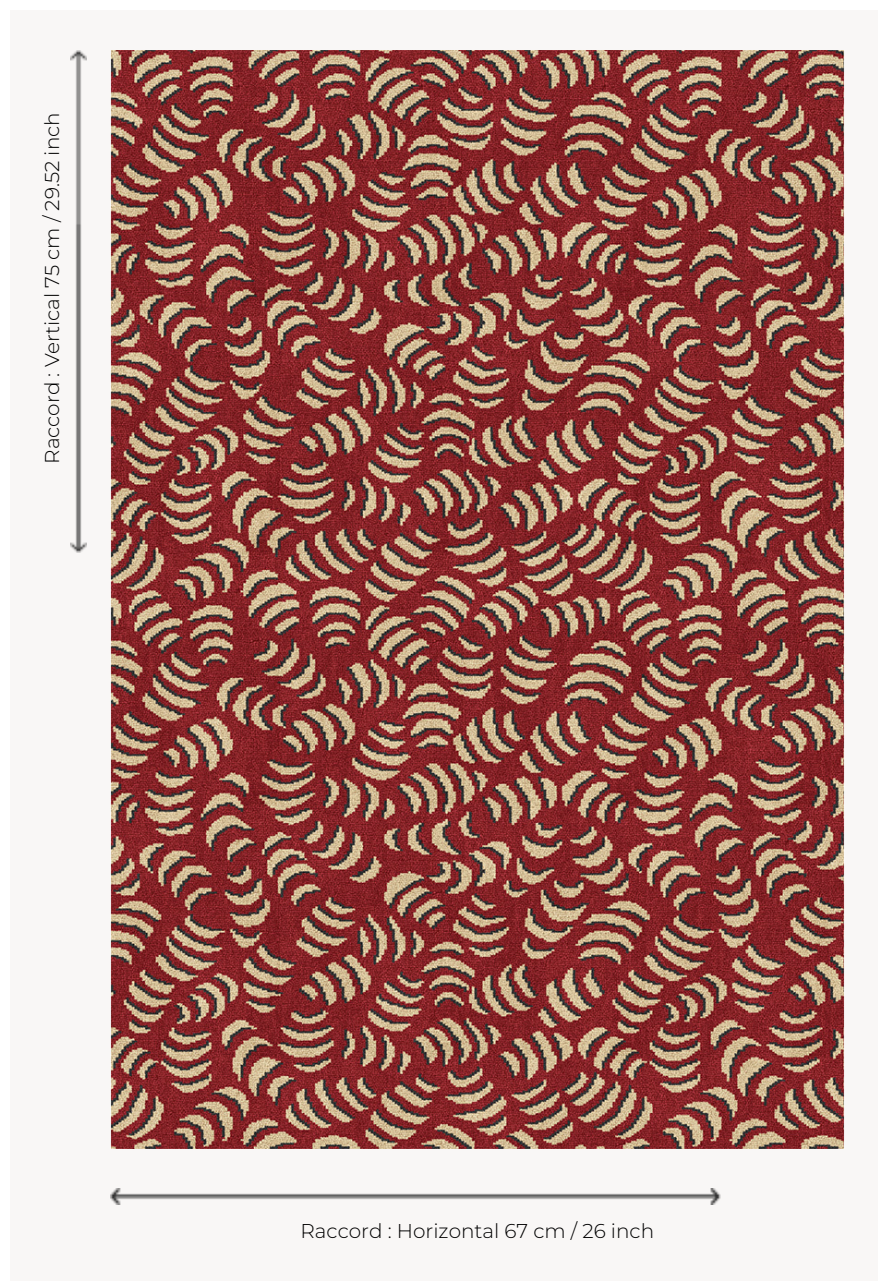

IT113003 BIANCA

Charming little motif from a 19th century archive, for a surprisingly modern carpet.

IT113003 - Rubis

Fadini Borghi

PERFORMANCE TRAFIC INTENSE - NON FEU

FAMILY Carpet

TECHNIQUE Fast-Track woven Axminster

USE Intensive traffic

COMPOSITION 80 % Wool - 20 % Polyamide

DENSITY 7x10

PILE Cut pile

ASPECT Mat

REPEAT H: 67 cm - 26,00 inch
V: 75 cm - 29,52 inch
Straight repeat

NUMBER OF COLORS 3

PILE HEIGHT 7.40 mm
0.29 inch

TOTAL HEIGHT 10.10 mm
0.39 inch

TOTAL WEIGHT 7.18 oz/ft²

CERTIFICATIONS Passé

NOTES Fire retardant
Heavy traffic
Large width

INFORMATION Production tolerance +/- 3 to 5%
Natural peeling

3 Colors

IT113001
Cappuccino