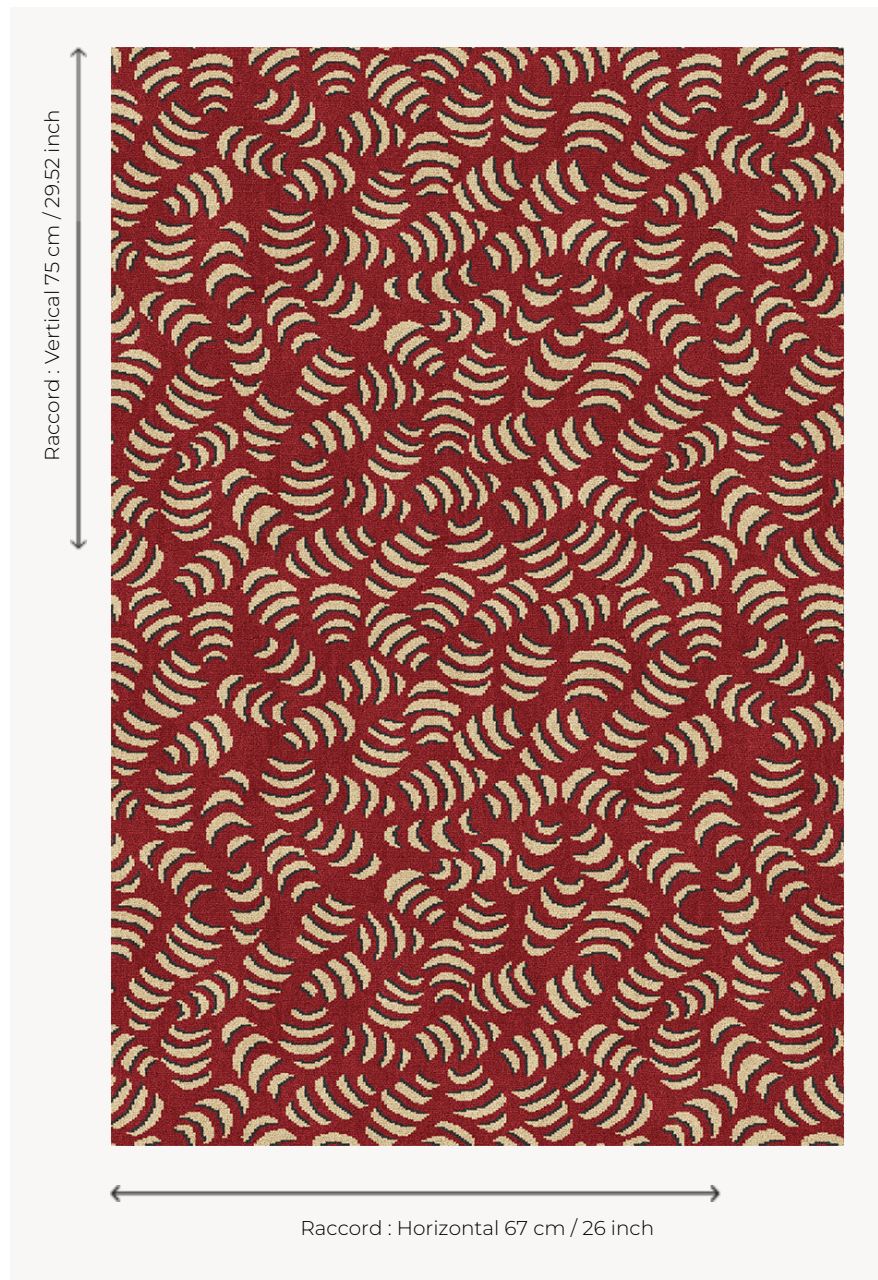

IT113003 BIANCA

Charming little motif from a 19th century archive, for a surprisingly modern carpet.

IT113003 - Rubis

Fadini Borghi

PERFORMANCE TRAFIC INTENSE - NON FEU

FAMILY Carpet

TECHNIQUE Fast-Track woven Axminster

USE Intensive traffic

COMPOSITION 80 % Wool - 20 % Polyamide

DENSITY 7x10

PILE Cut pile

ASPECT Mat

REPEAT H: 67 cm - 26,00 inch
V: 75 cm - 29,52 inch
Straight repeat

NUMBER OF COLORS 3

PILE HEIGHT 7.40 mm
0.29 inch

TOTAL HEIGHT 10.10 mm
0.39 inch

TOTAL WEIGHT 7.18 oz/ft²

CERTIFICATIONS Passé

NOTES Fire retardant
Heavy traffic
Large width

INFORMATION Production tolerance +/- 3 to 5%
Natural peeling

3 Colors

IT113001
Cappuccino