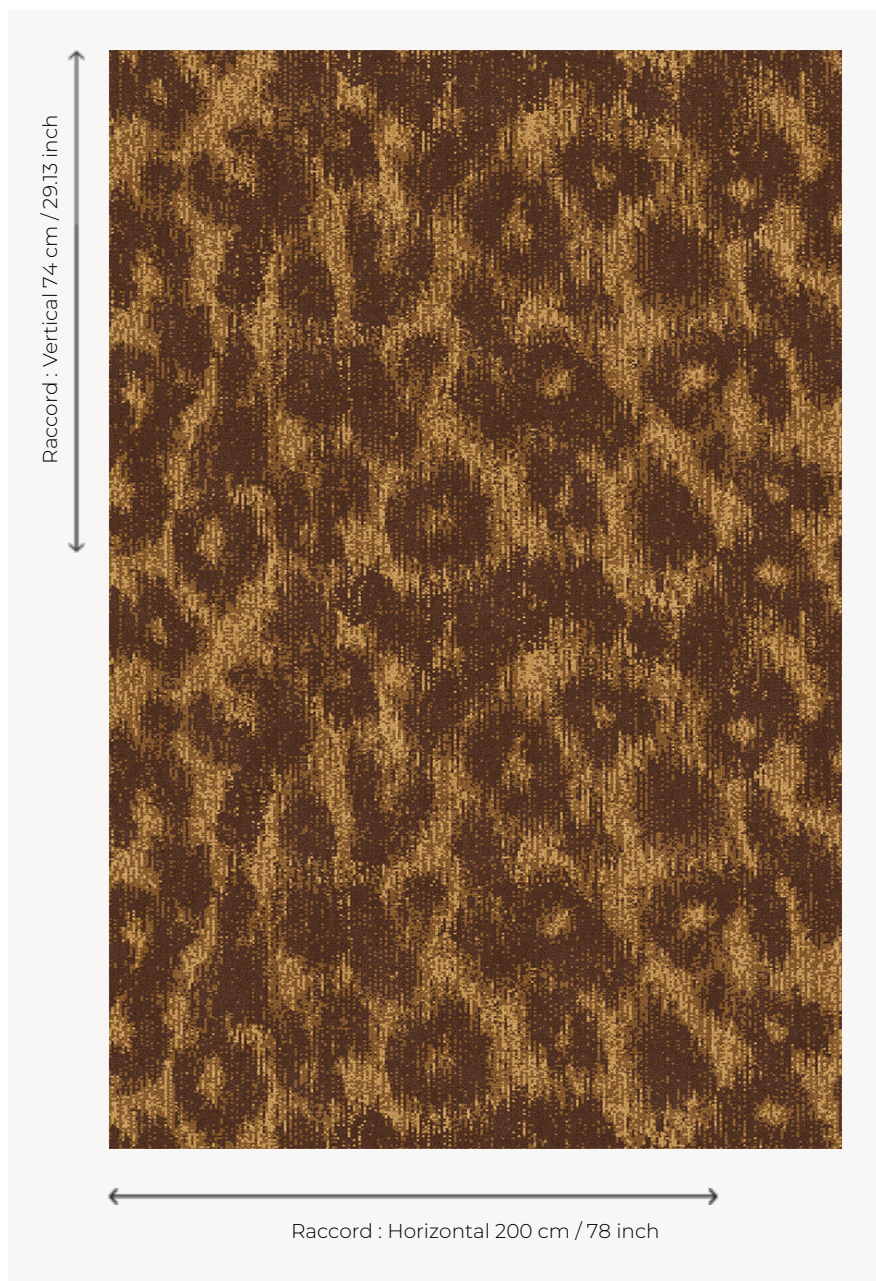

IT114001 GLORIA

Majestic leopard pattern in three colours, which certainly gives a very nice graphic effect.

IT114001 - Cappuccino

Fadini Borghi

PERFORMANCE TRAFIC INTENSE - NON FEU

FAMILY Carpet

TECHNIQUE Fast-Track woven Axminster

USE Intensive traffic

COMPOSITION 80 % Wool - 20 % Polyamide

DENSITY 7x10

PILE Cut pile

ASPECT Mat

REPEAT H: 200 cm - 78,00 inch
V: 74 cm - 29,13 inch
Straight repeat

NUMBER OF COLORS 3

PILE HEIGHT 7.40 mm
0.29 inch

TOTAL HEIGHT 10.10 mm
0.39 inch

TOTAL WEIGHT 7.18 oz/ft²

CERTIFICATIONS Passé

NOTES Fire retardant
Heavy traffic
Large width

INFORMATION Production tolerance +/- 3 to 5%
Natural peeling

2 Colors

IT114001
Cappuccino