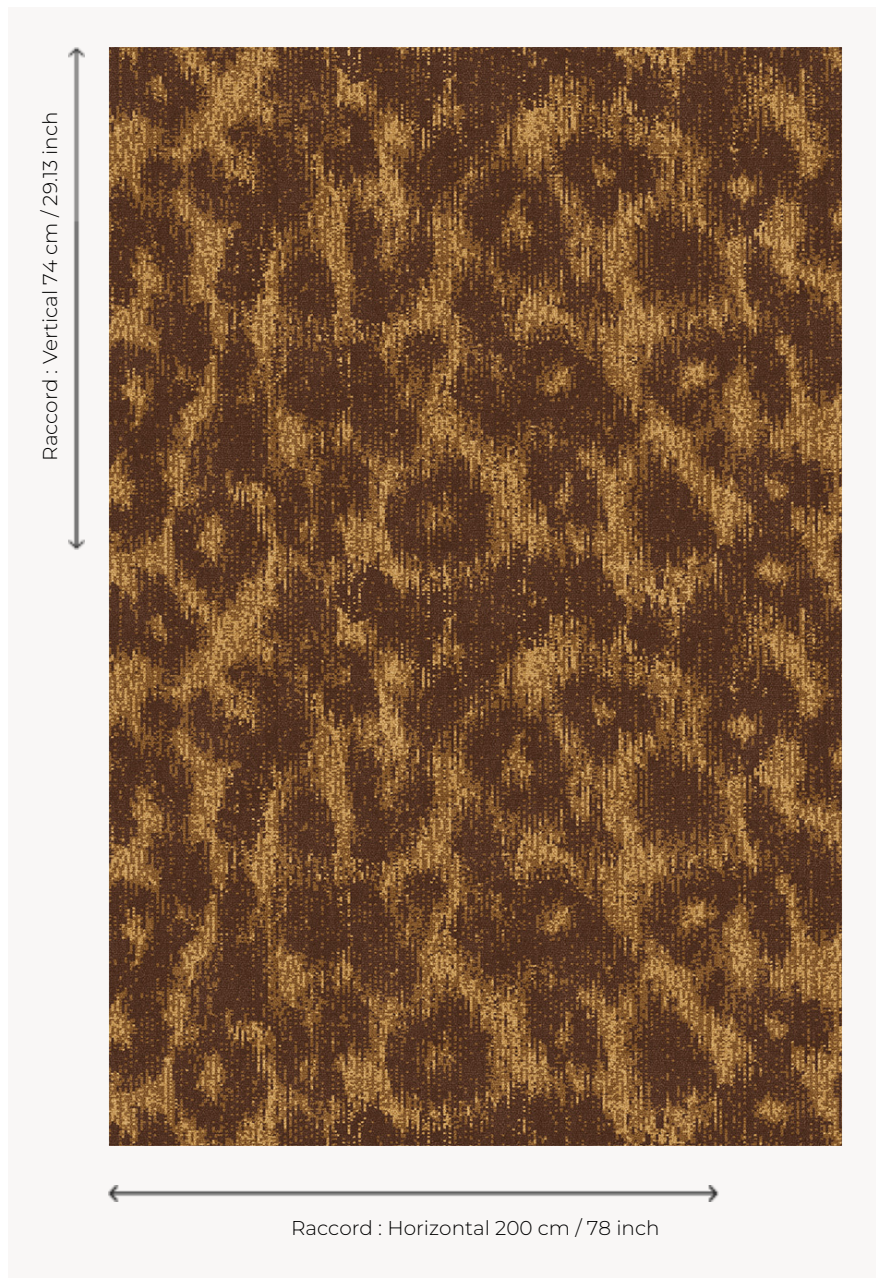

IT114001 GLORIA

Majestic leopard pattern in three colours, which certainly gives a very nice graphic effect.

IT114001 - Cappuccino

Fadini Borghi

PERFORMANCE TRAFIC INTENSE - NON FEU

FAMILY Carpet

TECHNIQUE Fast-Track woven Axminster

USE Intensive traffic

COMPOSITION 80 % Wool - 20 % Polyamide

DENSITY 7x10

PILE Cut pile

ASPECT Mat

REPEAT H: 200 cm - 78,00 inch
V: 74 cm - 29,13 inch
Straight repeat

NUMBER OF COLORS 3

PILE HEIGHT 7.40 mm
0.29 inch

TOTAL HEIGHT 10.10 mm
0.39 inch

TOTAL WEIGHT 7.18 oz/ft²

CERTIFICATIONS Passé

NOTES Fire retardant
Heavy traffic
Large width

INFORMATION Production tolerance +/- 3 to 5%
Natural peeling

2 Colors

IT114001
Cappuccino