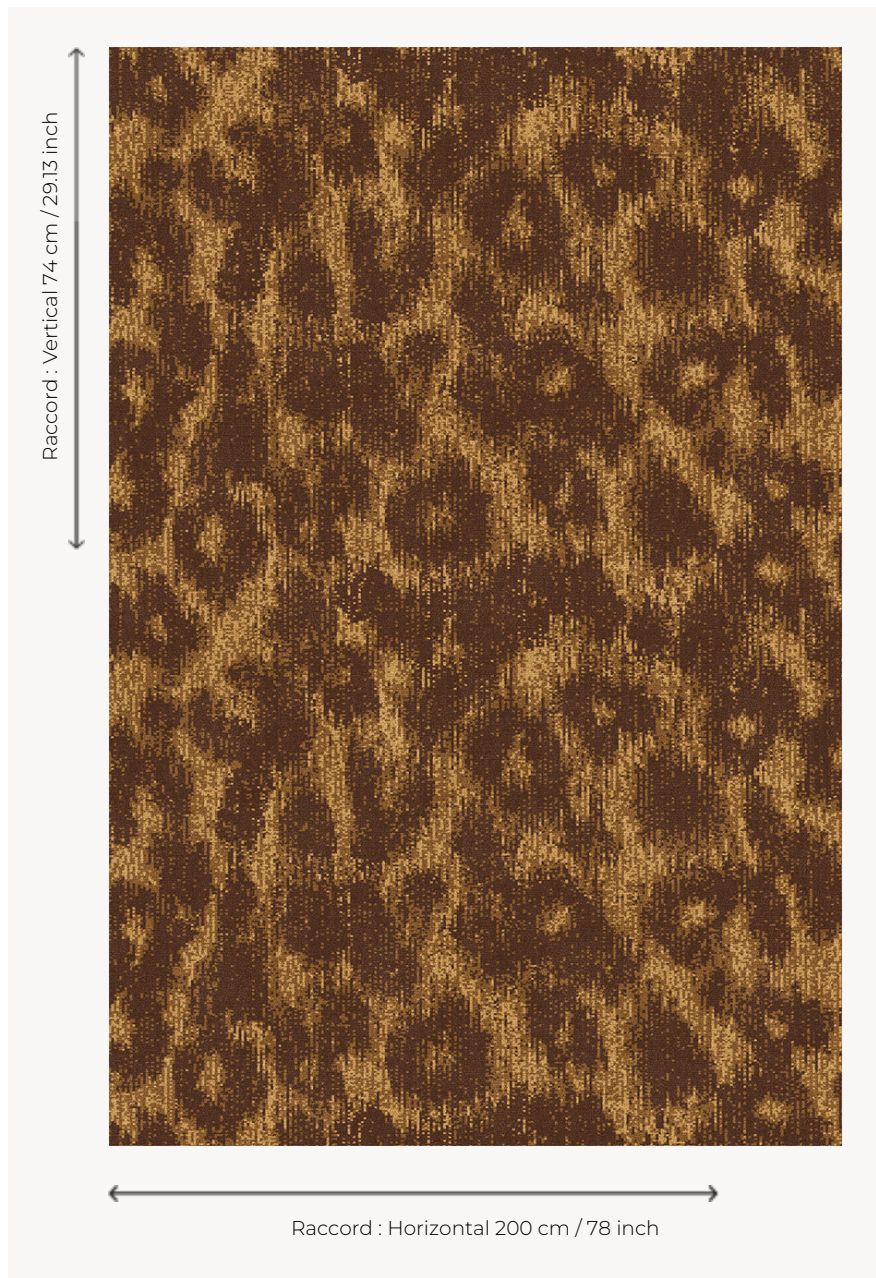

## IT114001 GLORIA

Majestic leopard pattern in three colours, which certainly gives a very nice graphic effect.

### Fadini Borghi

**PERFORMANCE** TRAFIC INTENSE - NON FEU

**FAMILY** Carpet

**TECHNIQUE** Fast-Track woven Axminster

**USE** Intensive traffic

**COMPOSITION** 80 % Wool - 20 % Polyamide

**DENSITY** 7x10

**PILE** Cut pile

**ASPECT** Mat

**REPEAT** H: 200 cm - 78,00 inch  
V: 74 cm - 29,13 inch  
Straight repeat

**NUMBER OF COLORS** 3

**PILE HEIGHT** 7.40 mm  
0.29 inch

**TOTAL HEIGHT** 10.10 mm  
0.39 inch

**TOTAL WEIGHT** 7.18 oz/ft<sup>2</sup>