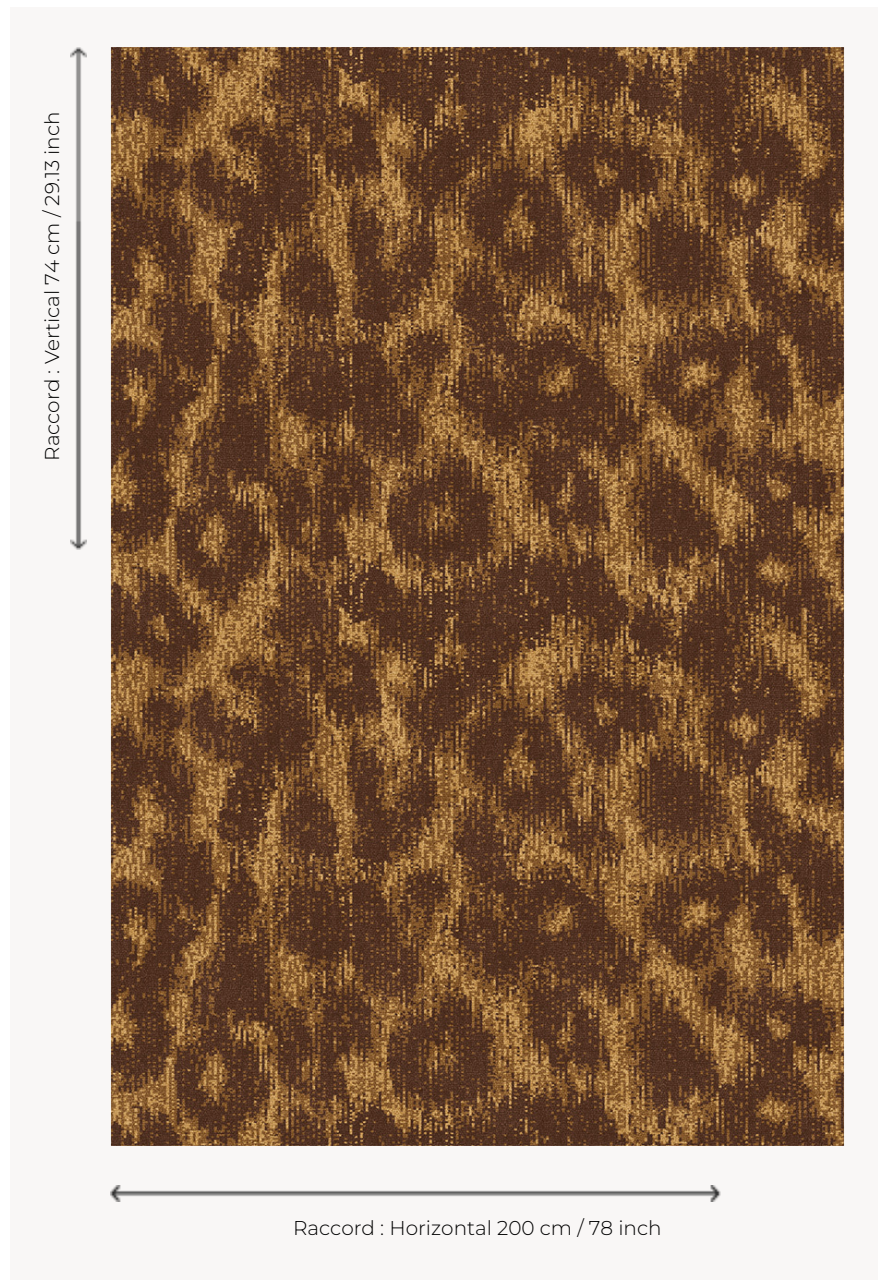

IT114001 GLORIA

Majestic leopard pattern in three colours, which certainly gives a very nice graphic effect.

IT114001 - Cappuccino

Fadini Borghi

PERFORMANCE TRAFIC INTENSE - NON FEU

FAMILY Carpet

TECHNIQUE Fast-Track woven Axminster

USE Intensive traffic

COMPOSITION 80 % Wool - 20 % Polyamide

DENSITY 7x10

PILE Cut pile

ASPECT Mat

REPEAT H: 200 cm - 78,00 inch
V: 74 cm - 29,13 inch
Straight repeat

NUMBER OF COLORS 3

PILE HEIGHT 7.40 mm
0.29 inch

TOTAL HEIGHT 10.10 mm
0.39 inch

TOTAL WEIGHT 7.18 oz/ft²

CERTIFICATIONS Passé

NOTES Fire retardant
Heavy traffic
Large width

INFORMATION Production tolerance +/- 3 to 5%
Natural peeling

2 Colors

IT114001
Cappuccino