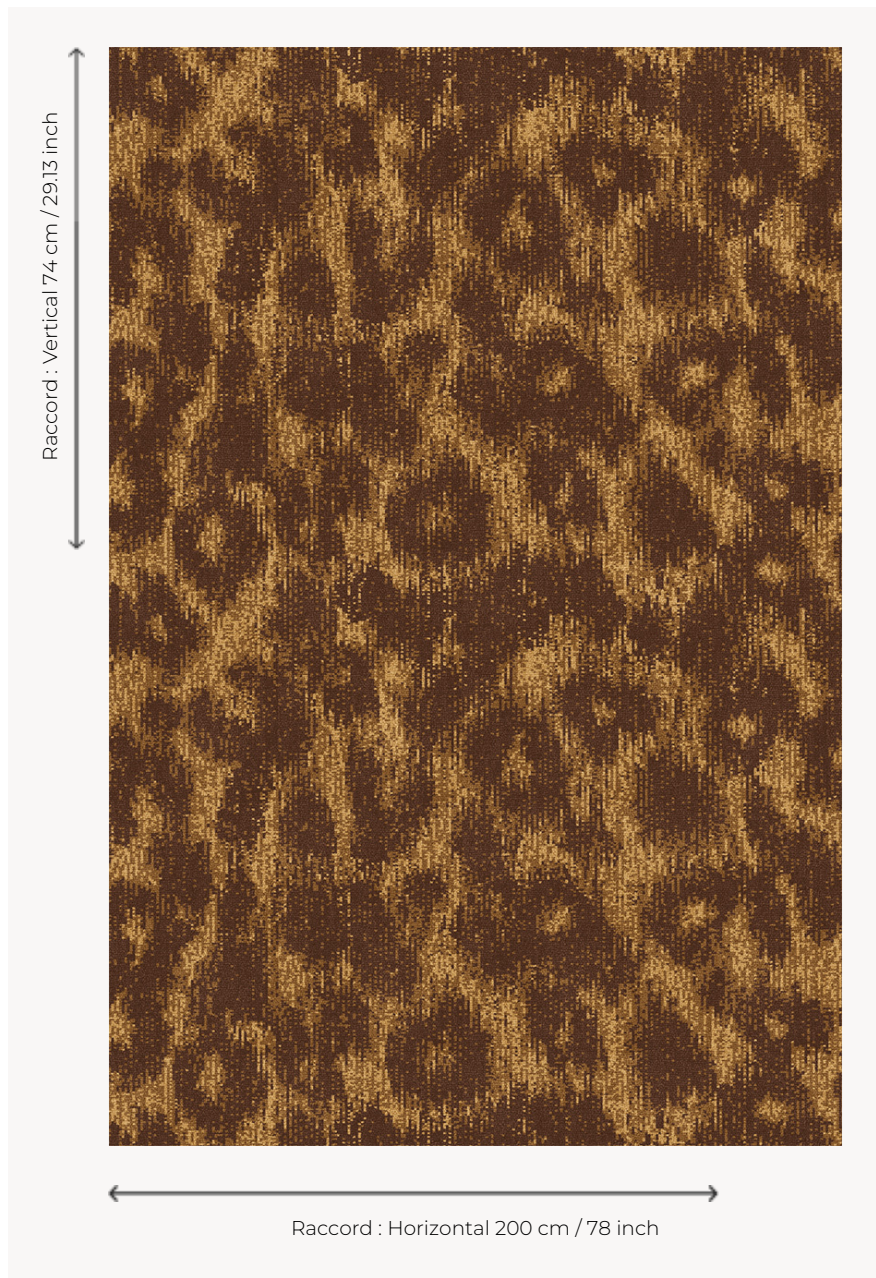

IT114001 GLORIA

Majestic leopard pattern in three colours, which certainly gives a very nice graphic effect.

IT114001 - Cappuccino

Fadini Borghi

PERFORMANCE TRAFIC INTENSE - NON FEU

FAMILY Carpet

TECHNIQUE Fast-Track woven Axminster

USE Intensive traffic

COMPOSITION 80 % Wool - 20 % Polyamide

DENSITY 7x10

PILE Cut pile

ASPECT Mat

REPEAT H: 200 cm - 78,00 inch
V: 74 cm - 29,13 inch
Straight repeat

NUMBER OF COLORS 3

PILE HEIGHT 7.40 mm
0.29 inch

TOTAL HEIGHT 10.10 mm
0.39 inch

TOTAL WEIGHT 7.18 oz/ft²

CERTIFICATIONS Passé

NOTES Fire retardant
Heavy traffic
Large width

INFORMATION Production tolerance +/- 3 to 5%
Natural peeling

2 Colors

IT114001
Cappuccino