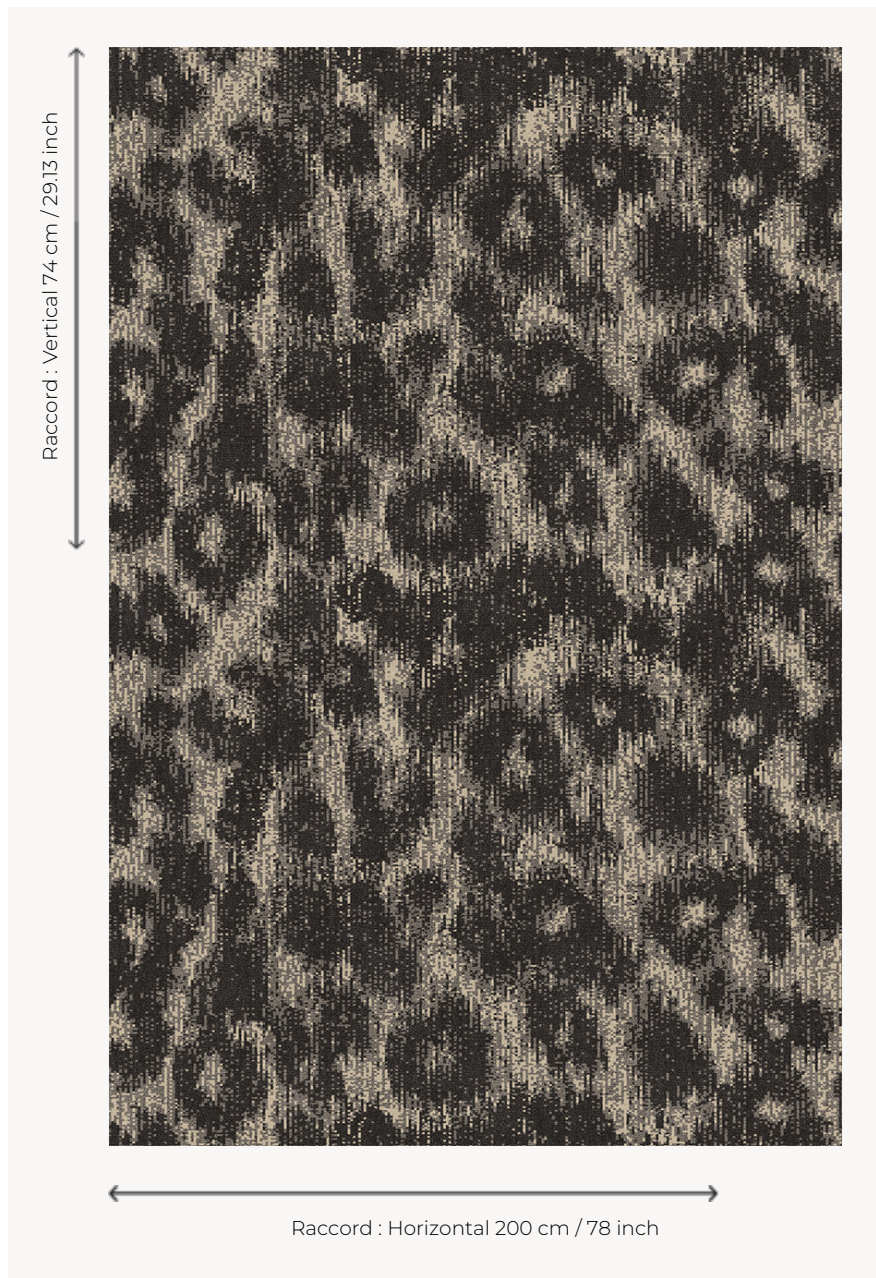

## IT114002 GLORIA

Majestic leopard pattern in three colours, which certainly gives a very nice graphic effect.

### Fadini Borghi

<b>PERFORMANCE</b>	TRAFIC INTENSE - NON FEU
<b>FAMILY</b>	Carpet
<b>TECHNIQUE</b>	Fast-Track woven Axminster
<b>USE</b>	Intensive traffic
<b>COMPOSITION</b>	80 % Wool - 20 % Polyamide
<b>DENSITY</b>	7x10
<b>PILE</b>	Cut pile
<b>ASPECT</b>	Mat
<b>REPEAT</b>	H: 200 cm - 78,00 inch V: 74 cm - 29,13 inch Straight repeat
<b>NUMBER OF COLORS</b>	3
<b>PILE HEIGHT</b>	7.40 mm 0.29 inch
<b>TOTAL HEIGHT</b>	10.10 mm 0.39 inch
<b>TOTAL WEIGHT</b>	7.18 oz/ft <sup>2</sup>
<b>CERTIFICATIONS</b>	Passé
<b>NOTES</b>	Fire retardant Heavy traffic Large width
<b>INFORMATION</b>	Production tolerance +/- 3 to 5% Natural peeling