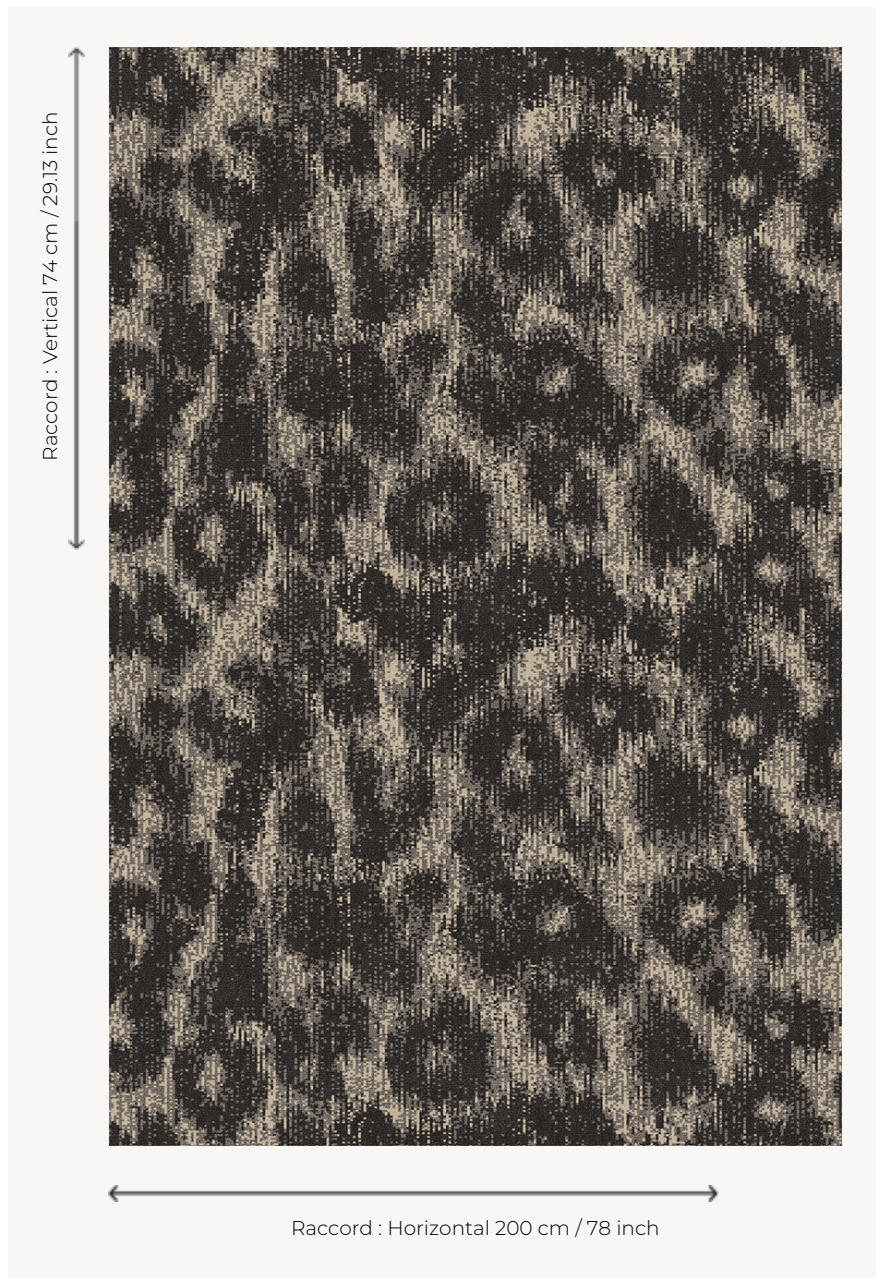

IT114002 GLORIA

Majestic leopard pattern in three colours, which certainly gives a very nice graphic effect.

IT114002 - Fusain

Fadini Borghi

PERFORMANCE TRAFIC INTENSE - NON FEU

FAMILY Carpet

TECHNIQUE Fast-Track woven Axminster

USE Intensive traffic

COMPOSITION 80 % Wool - 20 % Polyamide

DENSITY 7x10

PILE Cut pile

ASPECT Mat

REPEAT H: 200 cm - 78,00 inch
V: 74 cm - 29,13 inch
Straight repeat

NUMBER OF COLORS 3

PILE HEIGHT 7.40 mm
0.29 inch

TOTAL HEIGHT 10.10 mm
0.39 inch

TOTAL WEIGHT 7.18 oz/ft²

CERTIFICATIONS Passé

NOTES Fire retardant
Heavy traffic
Large width

INFORMATION Production tolerance +/- 3 to 5%
Natural peeling

2 Colors

IT114001
Cappuccino