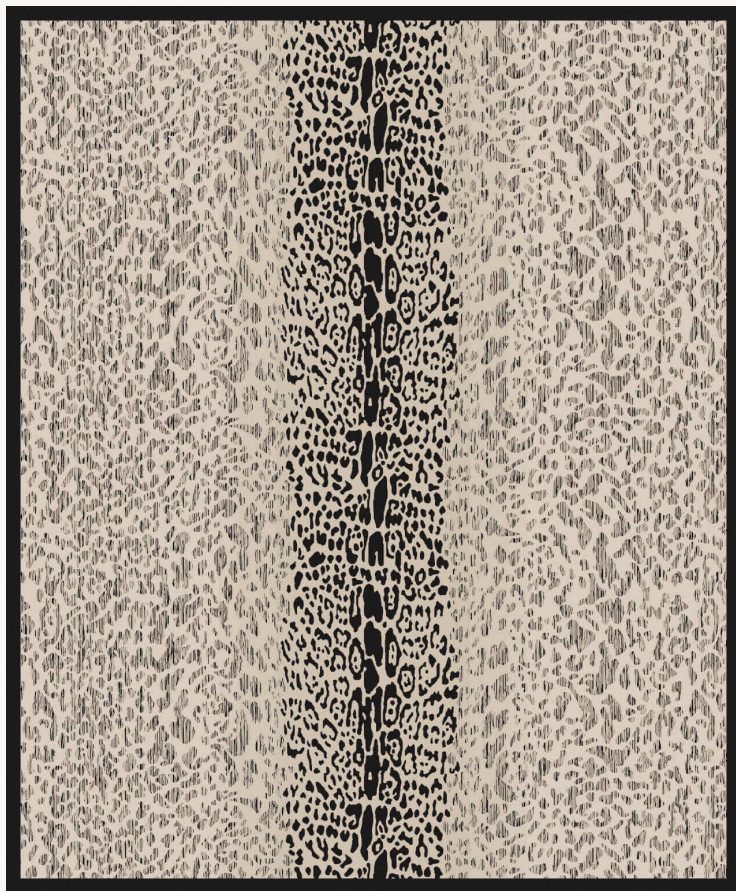

LT105003 LEOPARD

Hand-tufted in New Zealand wool and silk, LEOPARD testifies to the permanent taste for animal skins in decoration.

LT105003 - Noir/blanc

Le manach

FAMILY	Carpet Rug
TECHNIQUE	Hand-tuft
USE	Moderate traffic
COMPOSITION	52 % Silk - 48 % Wool 100Tex
DENSITY	88
PILE	Cut pile
ASPECT	Shiny
REPEAT	Straight repeat
NUMBER OF COLORS	6
PILE HEIGHT	10.00 mm 0.39 inch
TOTAL HEIGHT	13.00 mm 0.51 inch
TOTAL WEIGHT	17.77 oz/ft ²
CERTIFICATIONS	Non testé
NOTES	100% handmade 100% natural fiber
INFORMATION	Production tolerance +/- 3 to 5% Natural irregularities Natural peeling

4 Colors

LT105_HT_005
P

LT105001
Original

LT105002
Bleu

LT105003
Noir/blanc