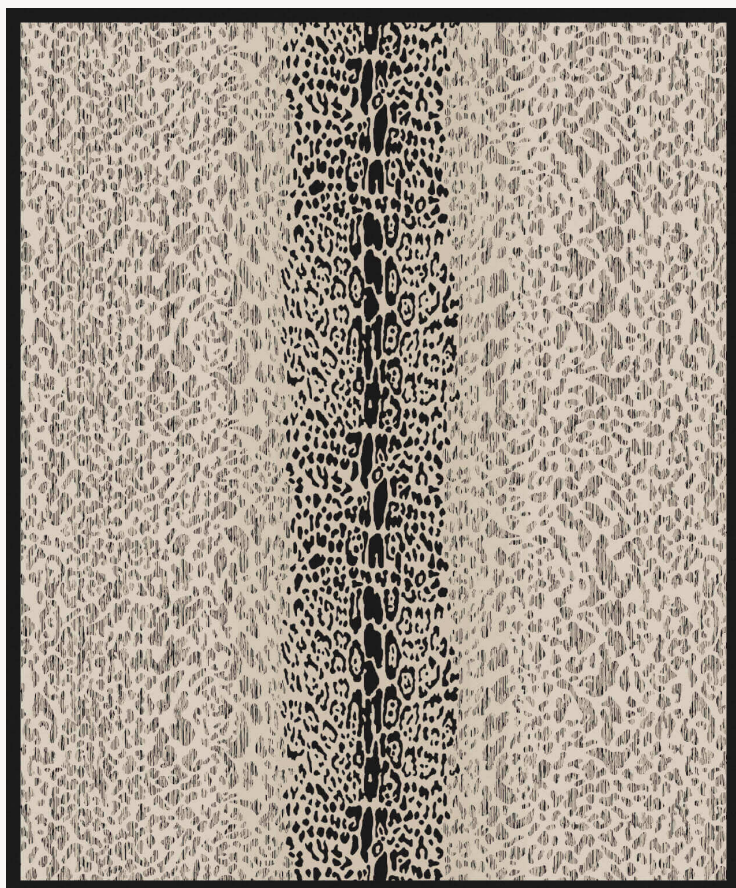

LT105003 LEOPARD

Hand-tufted in New Zealand wool and silk, LEOPARD testifies to the permanent taste for animal skins in decoration.

LT105003 - Noir/blanc

Le manach

FAMILY	Carpet Rug
TECHNIQUE	Hand-tuft
USE	Moderate traffic
COMPOSITION	52 % Silk - 48 % Wool 100Tex
DENSITY	88
PILE	Cut pile
ASPECT	Shiny
REPEAT	Straight repeat
NUMBER OF COLORS	6
PILE HEIGHT	10.00 mm 0.39 inch
TOTAL HEIGHT	13.00 mm 0.51 inch
TOTAL WEIGHT	17.77 oz/ft ²
CERTIFICATIONS	Non testé
NOTES	100% handmade 100% natural fiber
INFORMATION	Production tolerance +/- 3 to 5% Natural irregularities Natural peeling

4 Colors

LT105_HT_005
P

LT105001
Original

LT105002
Bleu

LT105003
Noir/blanc