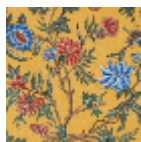

LT125002
Jaune