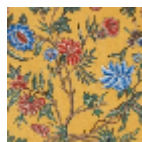

LT125002 L'ARBRE INDIEN

Presenting a pattern of sinuous flower stems in an Indian style, this carpet printed on cut pile evokes the Indian fashion found throughout the 18th century.

LT125002 - Jaune

Raccord : Vertical 138 cm / 54.33 inch

Raccord : Horizontal 400 cm / 157 inch

Le manach

PERFORMANCE	TRAFIC INTENSE - NON FEU
FAMILY	Carpet Rug
TECHNIQUE	Printed tuft
USE	Intensive traffic Stairs
COMPOSITION	100 % Polyamide
DENSITY	19815 Points/Sq.ft
PILE	Cut pile
ASPECT	Mat
REPEAT	H: 400 cm - 157,00 inch V: 138 cm - 54,33 inch Straight repeat
NUMBER OF COLORS	-
PILE HEIGHT	6.00 mm 0.24 inch
TOTAL HEIGHT	7.00 mm 0.27 inch
TOTAL WEIGHT	6.62 oz/ft ²
CERTIFICATIONS	Passé
NOTES	Fire retardant Heavy traffic Large width
INFORMATION	Production tolerance +/- 3 to 5%

2 Colors

LT125001
Bleu

LT125002
Jaune