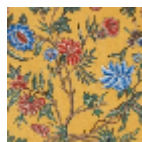

LT125002
Jaune