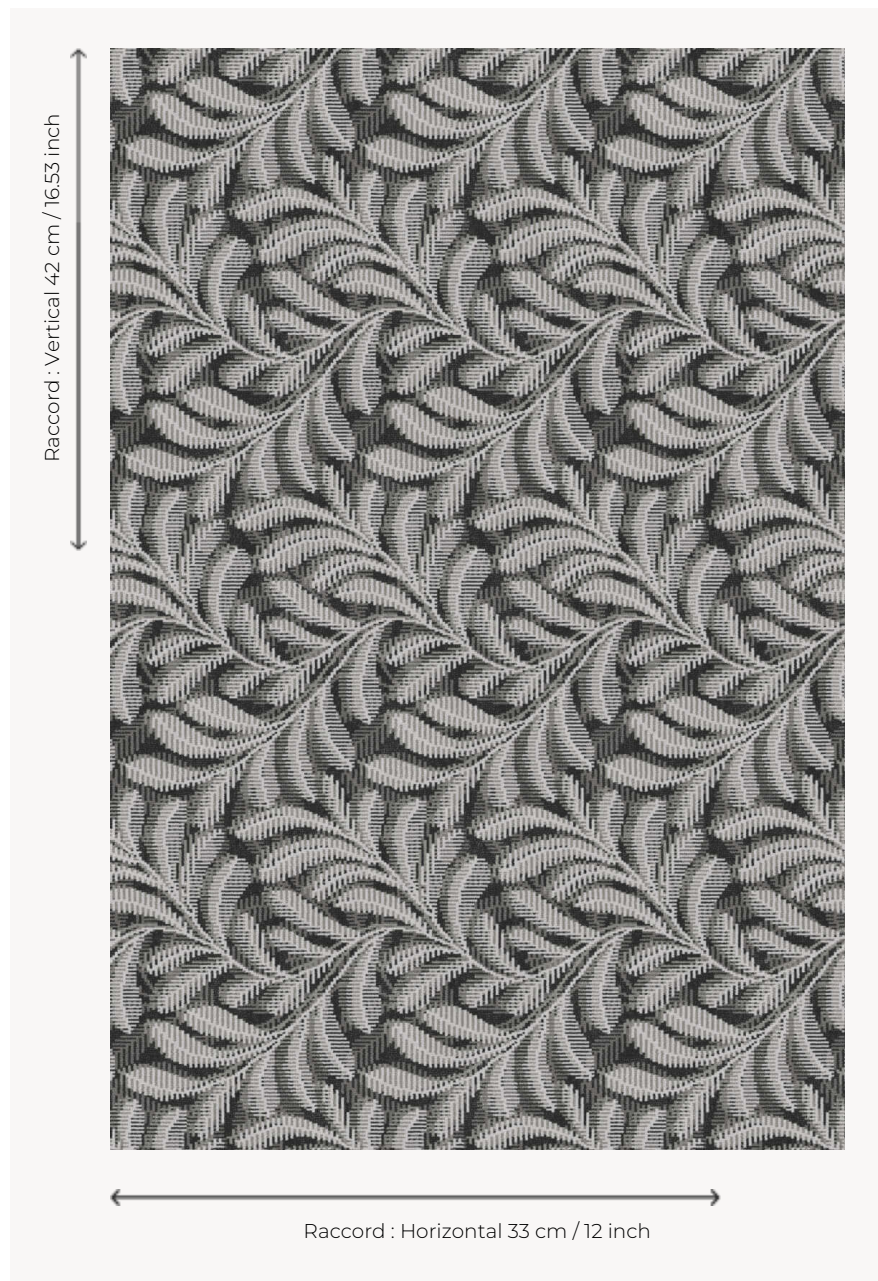

OT113001 WINDS

With its vibrant graphic that evokes the wind passing through the tree canopy, this four-colored carpet offers a contemporary alternative to traditional plant motifs.

OT113001 - Anthracite

Boussac

PERFORMANCE	TRAFIC INTENSE - NON FEU
FAMILY	Carpet
TECHNIQUE	Woven Axminster
USE	Intensive traffic
COMPOSITION	80 % Wool - 20 % Polyamide
DENSITY	7x10
PILE	Cut pile
ASPECT	Mat
REPEAT	H: 33 cm - 12,00 inch V: 42 cm - 16,53 inch Straight repeat
NUMBER OF COLORS	4
PILE HEIGHT	7.40 mm 0.29 inch
TOTAL HEIGHT	10.10 mm 0.39 inch
TOTAL WEIGHT	7.18 oz/ft ²
CERTIFICATIONS	Passé
NOTES	Fire retardant Heavy traffic Large width
INFORMATION	Production tolerance +/- 3 to 5% Natural peeling

3 Colors

OT113001
Anthracite

OT113002
CYPRES

OT113003
Cerise