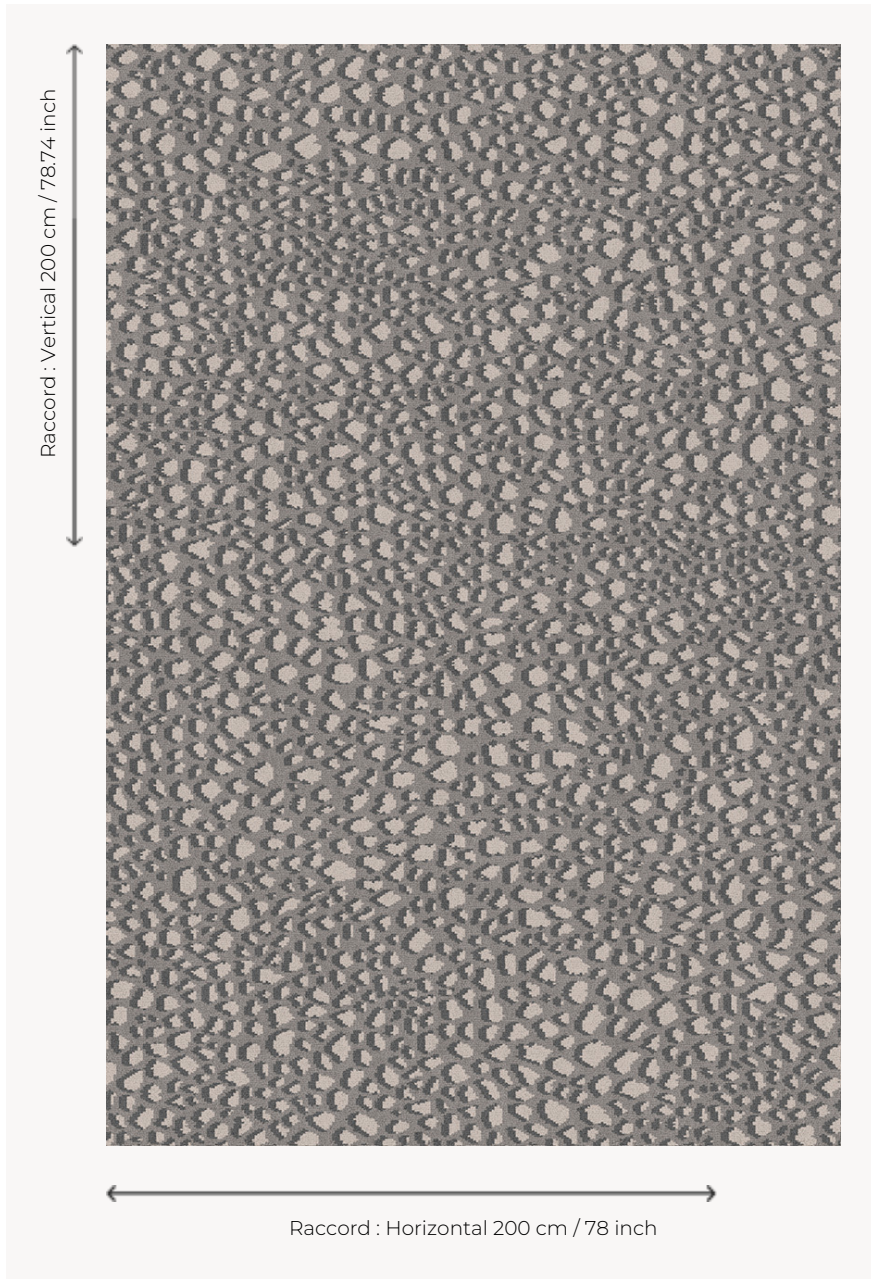

OT114001 EARTH

Halfway between the organic and the living, this delicate all-over graphic creates an original and contemporary three-colored carpet.

OT114001 - Anthracite

Boussac

PERFORMANCE	TRAFIC INTENSE - NON FEU
FAMILY	Carpet
TECHNIQUE	Woven Axminster
USE	Intensive traffic
COMPOSITION	80 % Wool - 20 % Polyamide
DENSITY	7x10
PILE	Cut pile
ASPECT	Mat
REPEAT	H: 200 cm - 78,00 inch V: 200 cm - 78,74 inch Straight repeat
NUMBER OF COLORS	3
PILE HEIGHT	7.50 mm 0.30 inch
TOTAL HEIGHT	10.20 mm 0.40 inch
TOTAL WEIGHT	7.79 oz/ft ²
CERTIFICATIONS	Passé
NOTES	Fire retardant Heavy traffic Large width
INFORMATION	Production tolerance +/- 3 to 5% Natural peeling

3 Colors

OT114001
Anthracite

OT114002
CYPRES

OT114003
Framboise