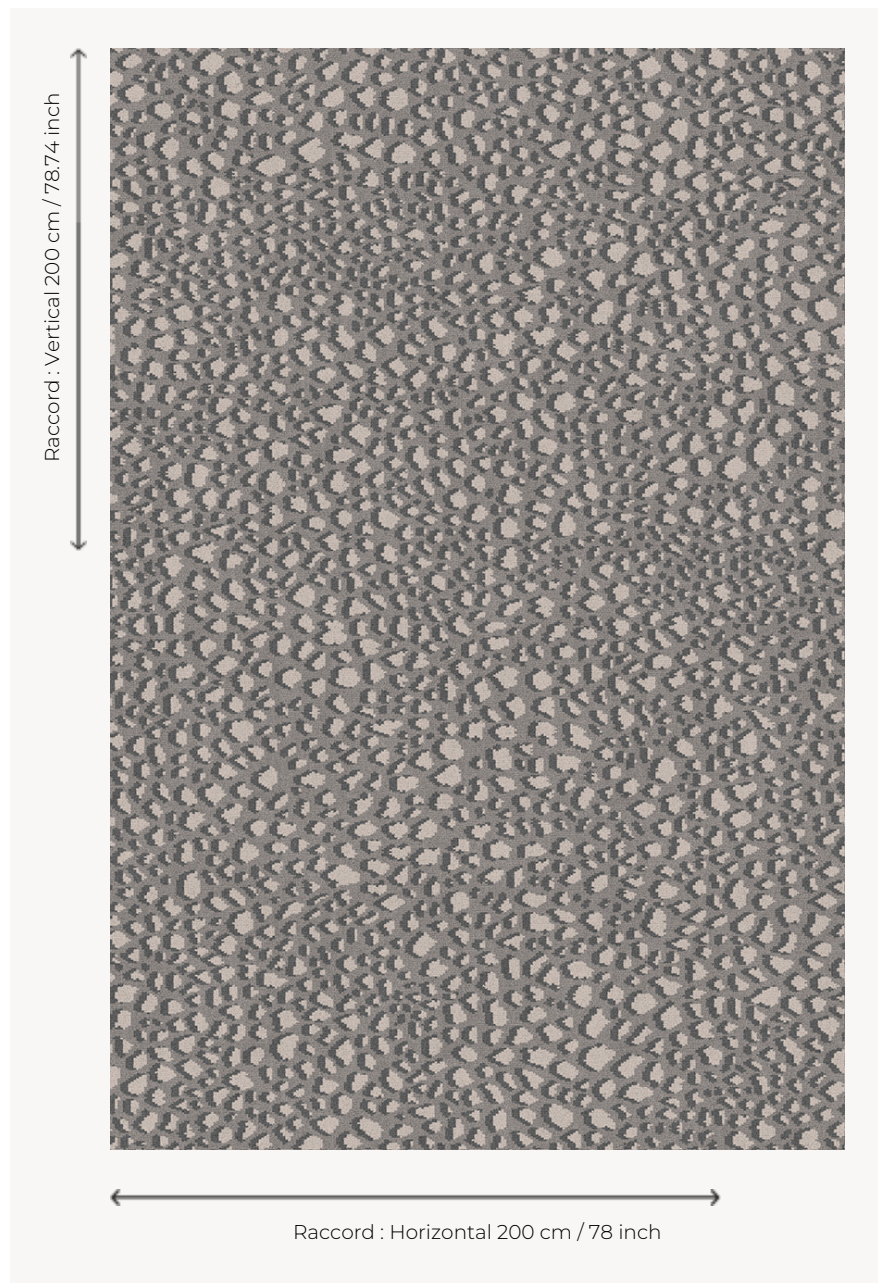

OT114001 EARTH

Halfway between the organic and the living, this delicate all-over graphic creates an original and contemporary three-colored carpet.

OT114001 - Anthracite

Boussac

PERFORMANCE	TRAFIC INTENSE - NON FEU
FAMILY	Carpet
TECHNIQUE	Woven Axminster
USE	Intensive traffic
COMPOSITION	80 % Wool - 20 % Polyamide
DENSITY	7x10
PILE	Cut pile
ASPECT	Mat
REPEAT	H: 200 cm - 78,00 inch V: 200 cm - 78,74 inch Straight repeat
NUMBER OF COLORS	3
PILE HEIGHT	7.50 mm 0.30 inch
TOTAL HEIGHT	10.20 mm 0.40 inch
TOTAL WEIGHT	7.79 oz/ft ²
CERTIFICATIONS	Passé
NOTES	Fire retardant Heavy traffic Large width
INFORMATION	Production tolerance +/- 3 to 5% Natural peeling

3 Colors

OT114001
Anthracite

OT114002
CYPRES

OT114003
Framboise