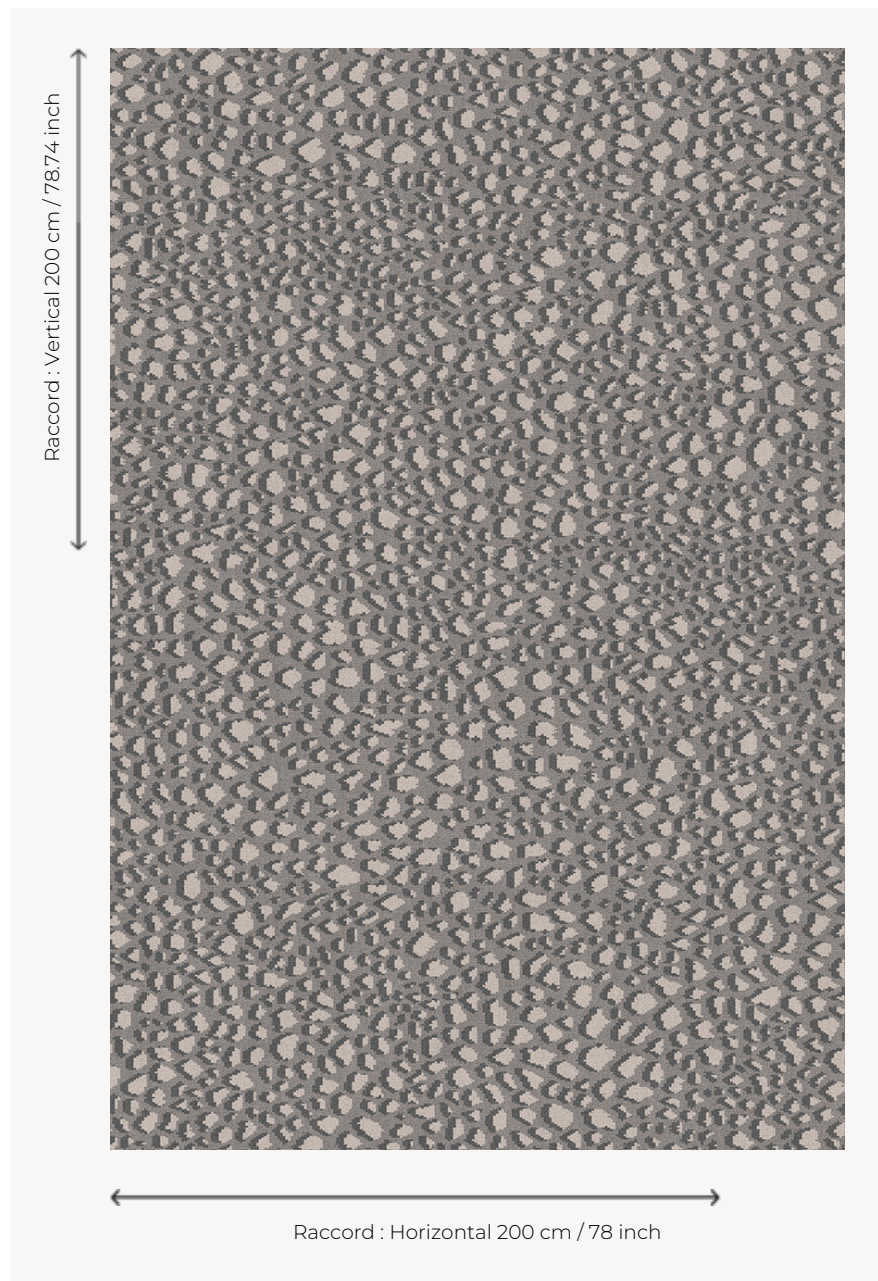

OT114001 EARTH

Halfway between the organic and the living, this delicate all-over graphic creates an original and contemporary three-colored carpet.

OT114001 - Anthracite

Boussac

PERFORMANCE	TRAFIC INTENSE - NON FEU
FAMILY	Carpet
TECHNIQUE	Woven Axminster
USE	Intensive traffic
COMPOSITION	80 % Wool - 20 % Polyamide
DENSITY	7x10
PILE	Cut pile
ASPECT	Mat
REPEAT	H: 200 cm - 78,00 inch V: 200 cm - 78,74 inch Straight repeat
NUMBER OF COLORS	3
PILE HEIGHT	7.50 mm 0.30 inch
TOTAL HEIGHT	10.20 mm 0.40 inch
TOTAL WEIGHT	7.79 oz/ft ²
CERTIFICATIONS	Passé
NOTES	Fire retardant Heavy traffic Large width
INFORMATION	Production tolerance +/- 3 to 5% Natural peeling

3 Colors

OT114001
Anthracite

OT114002
CYPRES

OT114003
Framboise